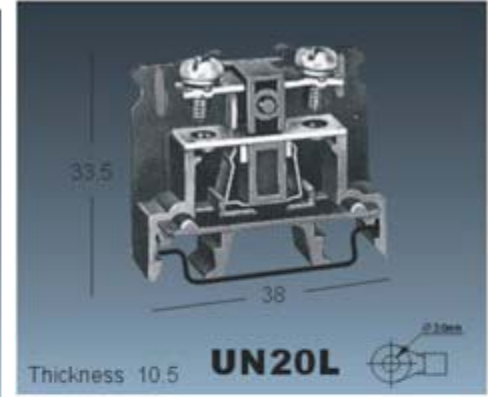

UN Series connection terminal

IEC 947-7-1 600V 10A CE
AWG 22-16 CQC Certificate

IEC 947-7-1 600V 10A CE
AWG 22-14 CQC Certificate

IEC 947-7-1 600V 15A CE
AWG 22-14 CQC Certificate

UN10G Thickness of terminal plate 1.5
 UNL6 Securing fitting of terminal

NS35/7.5 C aluminium guide rail

UN10C Shield

UN10C Shield

UN10C Shield

EF10L 0 potential can be separated

EF10LW 10 potential can be separated

EF15L 10 potential can be separated

IEC 947-7-1 **600V 40A**
AWG 16-8 **CQC Certificate**

IEC 947-7-1 **600V 50A**
AWG 16-8 **CQC Certificate**

- UN40G Thickness of terminal plate 1.5
- UNL6 Securing fitting of terminal

- UN50G Thickness of terminal plate 1.5
- UNL6 Securing fitting of terminal

IEC 947-7-1 **600V 10A**
AWG 22-16 **CQC Certificate**

IEC 947-7-1 **600V 10A**
AWG 22-14 **CQC Certificate**

IEC 947-7-1 **600V 15A**
AWG 22-14 **CQC Certificate**

- UN10G Thickness of terminal plate 1.5
- UNL6 Securing fitting of terminal