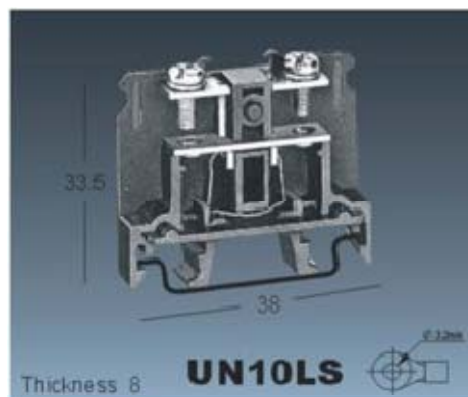

UN Series connection terminal

IEC 947-7-1 600V 10A CE
AWG 22-16 CQC Certificate

IEC 947-7-1 600V 10A CE
AWG 22-14 CQC Certificate

IEC 947-7-1 600V 15A CE
AWG 22-14 CQC Certificate

UN10G Thickness of terminal plate 1.5
 UNL6 Securing fitting of terminal

NS35/7.5 C aluminium guide rail

UN10C Shield

UN10C Shield

UN10C Shield

EF10L 0 potential can be separated

EF10LW 10 potential can be separated

EF15L 10 potential can be separated

IEC 947-7-1 **600V 40A**
AWG 16-8 **CQC Certificate**

IEC 947-7-1 **600V 50A**
AWG 16-8 **CQC Certificate**

- UN40G Thickness of terminal plate 1.5
- UNL6 Securing fitting of terminal

- UN50G Thickness of terminal plate 1.5
- UNL6 Securing fitting of terminal

IEC 947-7-1 **600V 10A**
AWG 22-16 **CQC Certificate**

IEC 947-7-1 **600V 10A**
AWG 22-14 **CQC Certificate**

IEC 947-7-1 **600V 15A**
AWG 22-14 **CQC Certificate**

- UN10G Thickness of terminal plate 1.5
- UNL6 Securing fitting of terminal