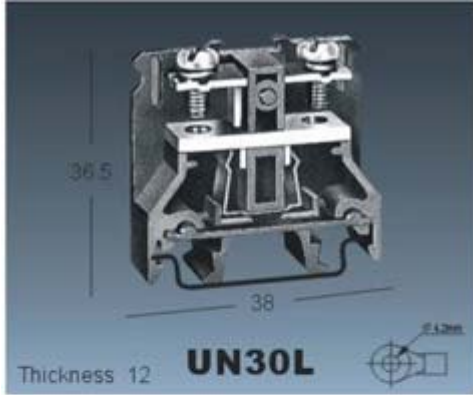

IEC 947-7-1 **600V 10A**
AWG 22-16 **CQC Certificate**

IEC 947-7-1 **600V 10A**
AWG 22-14 **CQC Certificate**

IEC 947-7-1 **600V 15A**
AWG 22-14 **CQC Certificate**

- UN10G Thickness of terminal plate 1.5
- UNL6 Securing fitting of terminal

- UN10G Thickness of terminal plate 1.5
- UNL6 Securing fitting of terminal

- UN10G Thickness of terminal plate 1.5
- UNL6 Securing fitting of terminal

NS35/7.5 C aluminium guide rail

NS35/7.5 C aluminium guide rail

NS35/7.5 C aluminium guide rail

UN10C Shield

UN10C Shield

UN10C Shield

EF 10L 10 potential can be separated

EF10LW 10 potential can be separated

EF15L 10 potential can be separated

IEC 947-7-1 **600V 30A** **CE**
AWG 18-10 **CQC Certificate**

IEC 947-7-1 **600V 40A** **CE**
AWG 16-8 **CQC Certificate**

IEC 947-7-1 **600V 50A** **CE**
AWG 16-6 **CQC Certificate**

UN30G Thickness of terminal plate 1.5

UN40G Thickness of terminal plate 1.5

UN50G Thickness of terminal plate 1.5