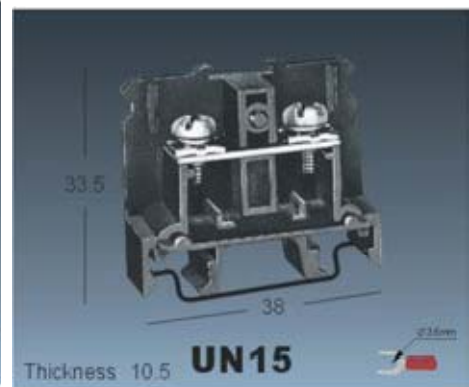

UN Series connection terminal

IEC 947-7-1 600V 10A CE
AWG 22-16 CQC Certificate

IEC 947-7-1 600V 10A CE
AWG 22-14 CQC Certificate

IEC 947-7-1 600V 15A CE
AWG 22-14 CQC Certificate

UN10G Thickness of terminal plate 1.5
 UNL6 Securing fitting of terminal

UN10G Thickness of terminal plate 1.5
 UNL6 Securing fitting of terminal

UN10G Thickness of terminal plate 1.5
 UNL6 Securing fitting of terminal

NS35/7.5 C aluminium guide rail

NS35/7.5 C aluminium guide rail

NS35/7.5 C aluminium guide rail

UN10C Shield

UN10C Shield

UN10C Shield

EF10L 0 potential can be separated

EF10LW 10 potential can be separated

EF15L 10 potential can be separated

IEC 947-7-1 **600V 40A**
AWG 16-8 **CQC Certificate**

IEC 947-7-1 **600V 50A**
AWG 16-8 **CQC Certificate**

- UN40G Thickness of terminal plate 1.5
- UNL6 Securing fitting of terminal

- UN50G Thickness of terminal plate 1.5
- UNL6 Securing fitting of terminal