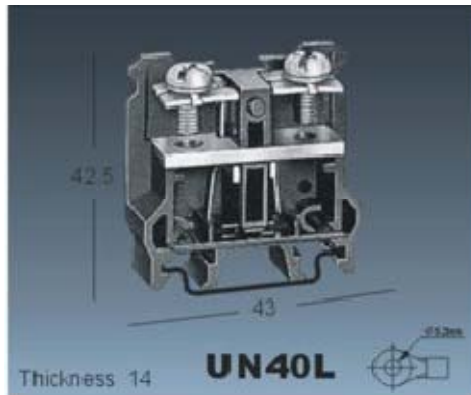

- UN10G Thickness of terminal plate 1.5
- UNL6 Securing fitting of terminal

- UN10G Thickness of terminal plate 1.5
- UNL6 Securing fitting of terminal

NS35/7.5 C aluminium guide rail

NS35/7.5 C aluminium guide rail

NS35/7.5 C aluminium guide rail

UN10C Shield

UN10C Shield

UN10C Shield

EF 10L 10 potential can be separated

EF10LW 10 potential can be separated

EF15L 10 potential can be separated

IEC 947-7-1 **600V 30A** **CE**
AWG 18-10 **CQC Certificate**

IEC 947-7-1 **600V 40A** **CE**
AWG 16-8 **CQC Certificate**

IEC 947-7-1 **600V 50A** **CE**
AWG 16-6 **CQC Certificate**

UN30G Thickness of terminal plate 1.5

UN40G Thickness of terminal plate 1.5

UN50G Thickness of terminal plate 1.5