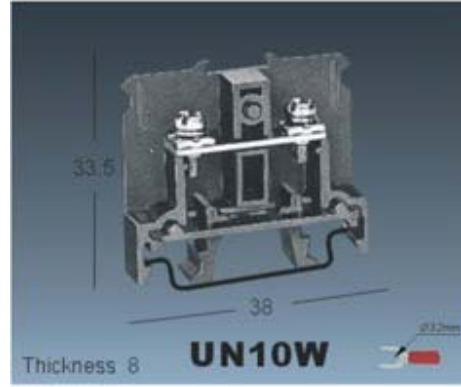

UN Series connection terminal

IEC 947-7-1 600V 10A CE
AWG 22-16 CQC Certificate

IEC 947-7-1 600V 10A CE
AWG 22-14 CQC Certificate

IEC 947-7-1 600V 15A CE
AWG 22-14 CQC Certificate

UN10G Thickness of terminal plate 1.5
 UNL6 Securing fitting of terminal

UN10G Thickness of terminal plate 1.5
 UNL6 Securing fitting of terminal

UN10G Thickness of terminal plate 1.5
 UNL6 Securing fitting of terminal

NS35/7.5 C aluminium guide rail

NS35/7.5 C aluminium guide rail

NS35/7.5 C aluminium guide rail

UN10C Shield

UN10C Shield

UN10C Shield

EF10L 0 potential can be separated

EF10LW 10 potential can be separated

EF15L 10 potential can be separated

IEC 947-7-1 **600V 40A**
AWG 16-8 **CQC Certificate**

IEC 947-7-1 **600V 50A**
AWG 16-8 **CQC Certificate**

- UN40G Thickness of terminal plate 1.5
- UNL6 Securing fitting of terminal

- UN50G Thickness of terminal plate 1.5
- UNL6 Securing fitting of terminal