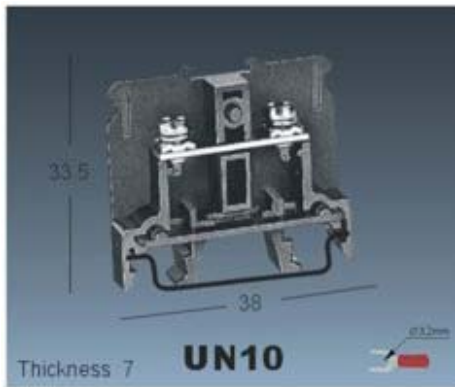

UN Series connection terminal

IEC 947-7-1 600V 10A CE
AWG 22-16 CQC Certificate

IEC 947-7-1 600V 10A CE
AWG 22-14 CQC Certificate

IEC 947-7-1 600V 15A CE
AWG 22-14 CQC Certificate

UN10G Thickness of terminal plate 1.5
 UNL6 Securing fitting of terminal

UN10G Thickness of terminal plate 1.5
 UNL6 Securing fitting of terminal

UN10G Thickness of terminal plate 1.5
 UNL6 Securing fitting of terminal

NS35/7.5 C aluminium guide rail

NS35/7.5 C aluminium guide rail

NS35/7.5 C aluminium guide rail

UN10C Shield

UN10C Shield

UN10C Shield

EF10L 0 potential can be separated

EF10LW 10 potential can be separated

EF15L 10 potential can be separated

IEC 947-7-1 **600V 40A**
AWG 16-8 **CQC Certificate**

IEC 947-7-1 **600V 50A**
AWG 16-8 **CQC Certificate**

- UN40G Thickness of terminal plate 1.5
- UNL6 Securing fitting of terminal

- UN50G Thickness of terminal plate 1.5
- UNL6 Securing fitting of terminal