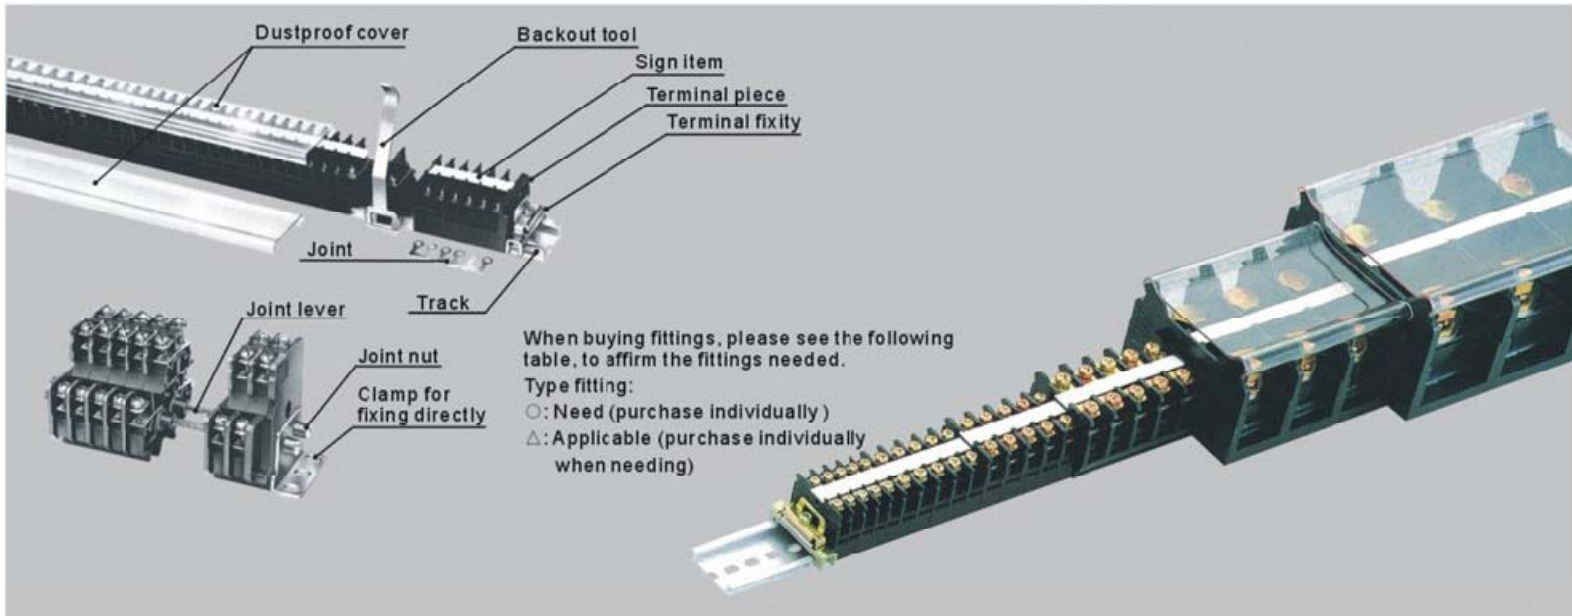

UN Series connection terminal

IEC 947-7-1 600V 10A CE
AWG 22-16 CQC Certificate

IEC 947-7-1 600V 10A CE
AWG 22-14 CQC Certificate

IEC 947-7-1 600V 15A CE
AWG 22-14 CQC Certificate

UN10G Thickness of terminal plate 1.5
 UNL6 Securing fitting of terminal

UN10G Thickness of terminal plate 1.5
 UNL6 Securing fitting of terminal

UN10G Thickness of terminal plate 1.5
 UNL6 Securing fitting of terminal

NS35/7.5 C aluminium guide rail

NS35/7.5 C aluminium guide rail

NS35/7.5 C aluminium guide rail

UN10C Shield

UN10C Shield

UN10C Shield

EF10L 0 potential can be separated

EF10LW 10 potential can be separated

EF15L 10 potential can be separated

IEC 947-7-1 **600V 40A**
AWG 16-8 **CQC Certificate**

IEC 947-7-1 **600V 50A**
AWG 16-8 **CQC Certificate**

- UN40G Thickness of terminal plate 1.5
- UNL6 Securing fitting of terminal

- UN50G Thickness of terminal plate 1.5
- UNL6 Securing fitting of terminal