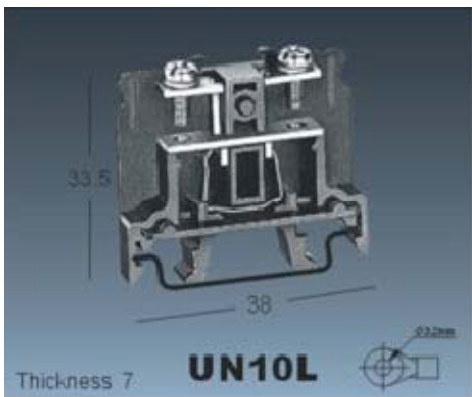

UN Series connection terminal

IEC 947-7-1 600V 10A CE
AWG 22-16 CQC Certificate

IEC 947-7-1 600V 10A CE
AWG 22-14 CQC Certificate

IEC 947-7-1 600V 15A CE
AWG 22-14 CQC Certificate

UN10G Thickness of terminal plate 1.5
 UNL6 Securing fitting of terminal

NS35/7.5 C aluminium guide rail

UN10C Shield

UN10C Shield

UN10C Shield

EF10L 0 potential can be separated

EF10LW 10 potential can be separated

EF15L 10 potential can be separated

IEC 947-7-1 **600V 40A**
AWG 16-8 **CQC Certificate**

IEC 947-7-1 **600V 50A**
AWG 16-8 **CQC Certificate**

- UN40G Thickness of terminal plate 1.5
- UNL6 Securing fitting of terminal

- UN50G Thickness of terminal plate 1.5
- UNL6 Securing fitting of terminal

IEC 947-7-1 **600V 10A**
AWG 22-16 **CQC Certificate**

IEC 947-7-1 **600V 10A**
AWG 22-14 **CQC Certificate**

IEC 947-7-1 **600V 15A**
AWG 22-14 **CQC Certificate**

- UN10G Thickness of terminal plate 1.5
- UNL6 Securing fitting of terminal