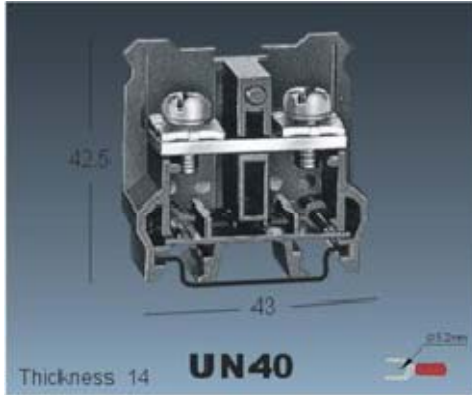

UN Series connection terminal

IEC 947-7-1 600V 10A CE
AWG 22-16 CQC Certificate

IEC 947-7-1 600V 10A CE
AWG 22-14 CQC Certificate

IEC 947-7-1 600V 15A CE
AWG 22-14 CQC Certificate

UN10G Thickness of terminal plate 1.5
 UNL6 Securing fitting of terminal

NS35/7.5 C aluminium guide rail

UN10C Shield

UN10C Shield

UN10C Shield

EF10L 0 potential can be separated

EF10LW 10 potential can be separated

EF15L 10 potential can be separated

IEC 947-7-1 **600V 40A**
AWG 16-8 **CQC Certificate**

IEC 947-7-1 **600V 50A**
AWG 16-8 **CQC Certificate**

- UN40G Thickness of terminal plate 1.5
- UNL6 Securing fitting of terminal

- UN50G Thickness of terminal plate 1.5
- UNL6 Securing fitting of terminal

IEC 947-7-1 **600V 10A**
AWG 22-16 **CQC Certificate**

IEC 947-7-1 **600V 10A**
AWG 22-14 **CQC Certificate**

IEC 947-7-1 **600V 15A**
AWG 22-14 **CQC Certificate**

- UN10G Thickness of terminal plate 1.5
- UNL6 Securing fitting of terminal