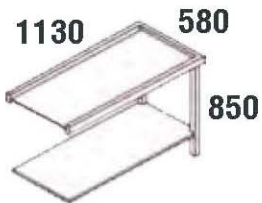

326 €

18.112.012
Service board for baskets.

434 €

18.112.014
Trolley for disc/plates.

289 €

Water tap.

434 €

18.112.013
Trolley for spoons etc.

Optional items to be combined with MS-1200

18.112.002
Help desk for
baskets (SS wings)

72 €

18.112.015
Help desk for
baskets.

289 €

18.112.016
Help desk for
baskets.

361 €

INSTALLATION VIEW (example)