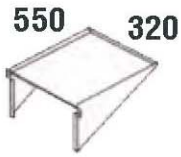

615 €

18.112.008
Service board
with waste hole.

361 €

18.112.009
Service board - double table
with waste hole.

759 €

18.112.010
Service cupboard with
space for baskets and
waste hole.

689 €

18.112.011
Hanging service board for
baskets.

326 €

18.112.012
Service board for baskets.

434 €

18.112.014
Trolley for disc/plates.

289 €

Water tap.

434 €

18.112.013
Trolley for spoons etc.

Optional items to be combined with MS-1200

18.112.002
Help desk for
baskets (SS wings)

72 €

18.112.015
Help desk for
baskets.

289 €

18.112.016
Help desk for
baskets.

361 €

INSTALLATION VIEW (example)