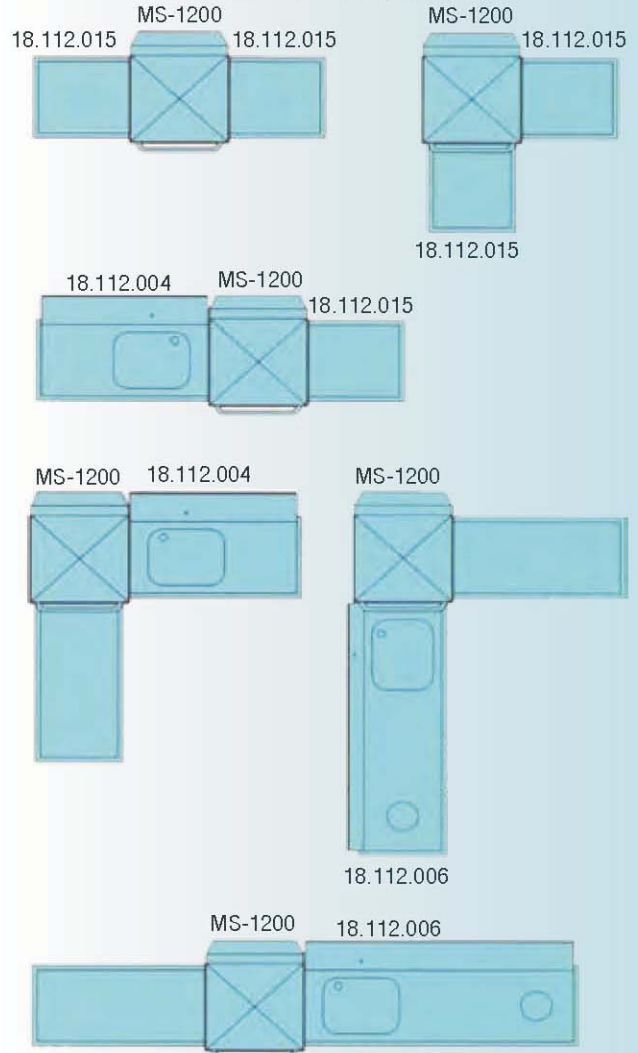

INSTALLATION PLAN (example)

CATERING EQUIPMENT FOR HOTELS, RESTAURANTS, CANTEENS, CAFES

www.electrolux.com.mk
www.elektroluks.com.mk
+389 47 203 900
+389 2 329 8 130
made in macedonia