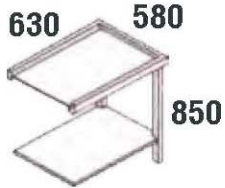

615 €

18.112.008
Service board
with waste hole.

361 €

18.112.009
Service board - double table
with waste hole.

759 €

18.112.010
Service cupboard with
space for baskets and
waste hole.

689 €

18.112.011
Hanging service board for
baskets.

326 €

18.112.012
Service board for baskets.

434 €

18.112.014
Trolley for disc/plates.

289 €

Water tap.

434 €

18.112.013
Trolley for spoons etc.

Optional items to be combined with MS-1200

18.112.002
Help desk for
baskets (SS wings)

72 €

18.112.015
Help desk for
baskets.

289 €

18.112.016
Help desk for
baskets.

361 €

INSTALLATION VIEW (example)