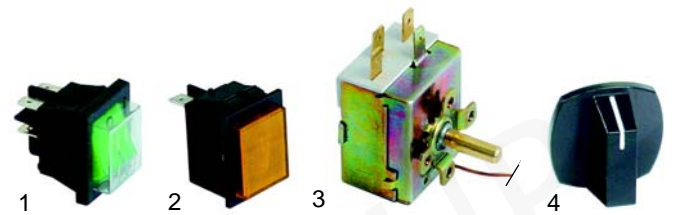

Member of the  **GEV GROUP**

Suitable for Aristarco

Toasters

Item	Order	Description	Model	OEM
1	416020	quartz tube, 390mm	3P, 6P	615
2	416034	1000W/230V		603
3	416035	quartz tube, 390mm	2P	2523
4	416036	1000W/230V		2524

Item	Order	Description	Model	OEM
1	345637	switch		632
2	359105	signal lamp	2P	624
3	350028	timer, 15min	3P	629
4	110004	knob	6P	2686

Toasters (vertical)

Item	Order	Description	Model	OEM
1	416037	heating element		1104
2	350026	timer	TA2	1089
3	110004	knob	TA3	2686

Contact grills

Item	Order	Description	Model	OEM
1	416038	800W/230V (upper)	Orion 1	1597
1	416039	900W/230V (lower)	Orion 2	1598
2	416044	1100W/230V (upper)		2396
2	416116	1200W/230V (lower)		2397
2	no longer available	1100W/400V (upper)	Orion 1,5	2517
2	no longer available	1200W/400V (lower)		2518