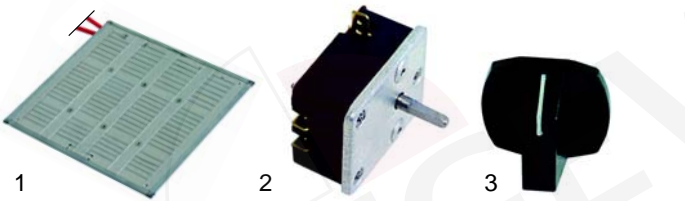

Member of the  **GEV GROUP**

Suitable for Aristarco

Toasters

Item	Order	Description	Model	OEM
1	416020	quartz tube, 390mm	3P, 6P	615
2	416034	1000W/230V		603
3	416035	quartz tube, 390mm	2P	2523
4	416036	1000W/230V		2524

Item	Order	Description	Model	OEM
1	345637	switch		632
2	359105	signal lamp	2P	624
3	350028	timer, 15min	3P	629
4	110004	knob	6P	2686

Toasters (vertical)

Item	Order	Description	Model	OEM
1	416037	heating element		1104
2	350026	timer	TA2	1089
3	110004	knob	TA3	2686