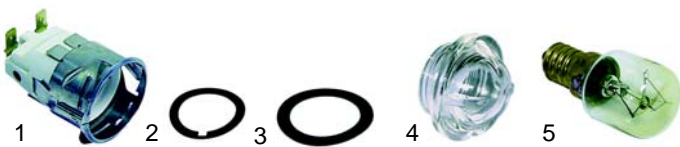

Lighting

Item	Order	Description	Model	OEM
1	359701	housing		RTFOC00653
2	359838	gasket		RTFOC00656
3	359837	gasket	FEC023, FEMD023	RTFOC00657
4	359705	lens		RTFOC00654
5	359610	bulb		RTFOC00658