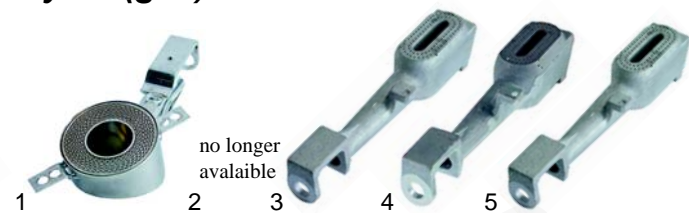

Fryers (gas)

Item	Order	Description	Model	OEM
1	105226	burner	GF46/66,	RTCU700465
			GF47T/77T	
2	n. l. a.	burner	GF47/472V	RTCU700575
3	105228	burner/right	GF45/90	RTBF800217
4	105859	burner/center		RTCU800106
5	105229	burner/left		RTBF800216