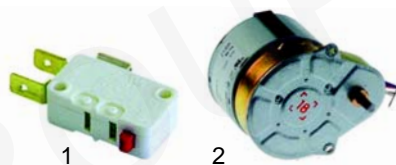

Item	Order	Description	Model	OEM
1	345105	micro switch	F_MD69/109/209, F_M69/109/209	RTFOC00198
2	361651	motor + gearbox		RTFOC00197