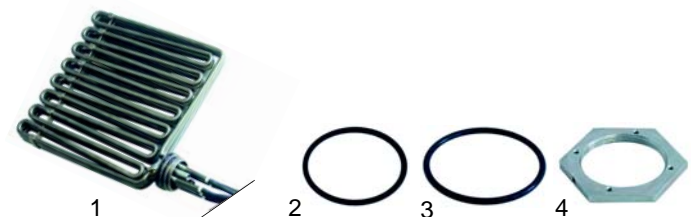

Item	Order	Description	Model	OEM
1	416560	18000W/3 phases 230V		RTBF800318
2	510245	O-ring/in the front	EF45/90	RTBF800320
3	510246	O-ring/at the back		RTBF800321
4	510247	nut		RTBF800319