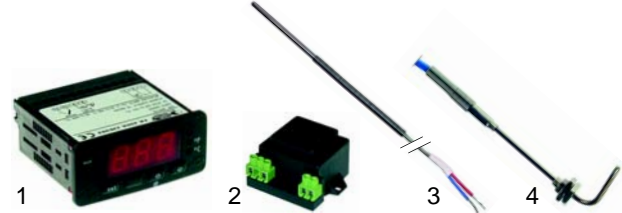

Item	Order	Description	Model	OEM
1	379953	electronic thermostat	FGP__, FEP__	RTFOC00029
2	379054	transformer		RTFOC00039
3	379051	sensor	FGP__	RTFOC00034
4	379950	sensor	FEP__	RTFOC00321