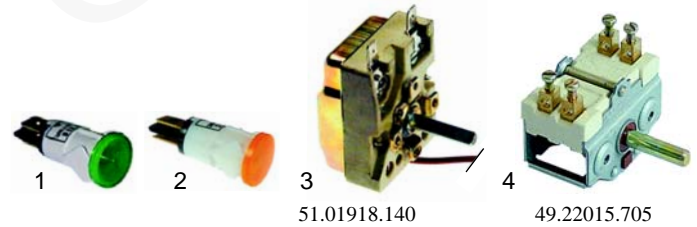

Item	Order	Description	Model	OEM
1	359142	signal lamp	EBM46/66, EBM47/77, EBM45/90	RTCU900290
2	359143	signal lamp		RTCU900072
3	375334	thermostat	EBM46/66, EBM47/77, EBM45	RTBF800152
4	300151	switch		RTCU700212