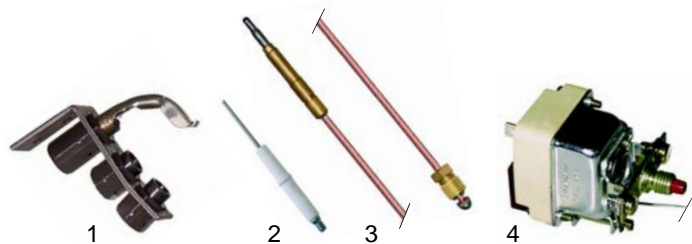

Item	Order	Description	Model	OEM
1	100095	pilot burner	universal	RTCP800034
2	100701	electrode		RTCP800038
3	102042	thermocouple, 750mm	700-series	RTCU900474
3	102043	thermocouple, 1000mm	900-series	RTCU900304
4	375656	safety thermostat	universal	RTBF800076