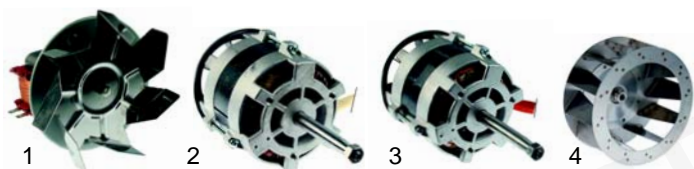

Item	Order	Description	Model	OEM
1	601129	motor/complete	FEC023, FEMD023	RTFOC00623
2	601231	motor	FCG6, FCE6	RTFOC00696
3	601228	motor	FCGP050, FEP050, F_MO67/69, F_M67/69	RTFOC00011
4	601225	fan wheel, Ø220mm	FCG6, FCE6, F_MD67/69, F_M67/69	RTFOC00473