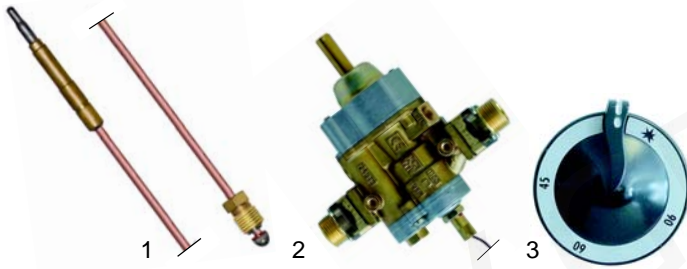

Item	Order	Description	Model	OEM
1	102040	thermocouple, 500mm		RTCU700296
2	101888	thermostat PEL24	GMB 49T/995	160220
3	110828	knob		160471