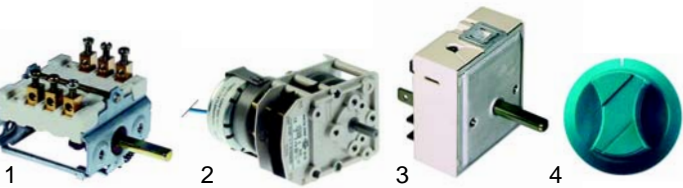

Item	Order	Description	Model	OEM
1	301222	switch		RTFOC00694
2	360340	timer	FGP__, FEP__	RTFOC00030
3	380015	energy regulator		RTCU800066
4	111757	knob		RTFOC00361