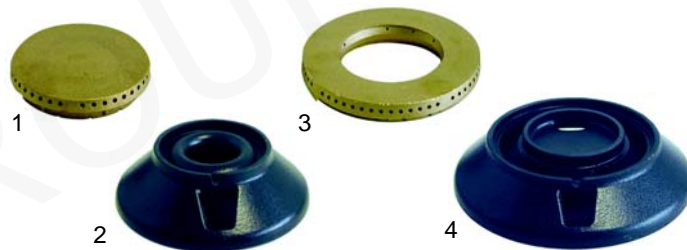

Bains-marie (gas/electric)

page 16

Chip scuttles (electric), fryers (gas)

page 18

Tilting bratt pans (gas/electric)

page 20

Boiling pans (gas/electric)

page 21

Hot-air ovens + combination steamers (gas/electric)

page 23

M Open tops (gas)

Suitable for MBM

Item	Order	Description	Model	OEM
1	105054	burner cover, 3kW	G_S6, G_SF6,	RTCU600044
2	105058	burner ring	G_SFAG,	RTCU600043
3	105059	burner base	GUSFEAG	RTCU600017