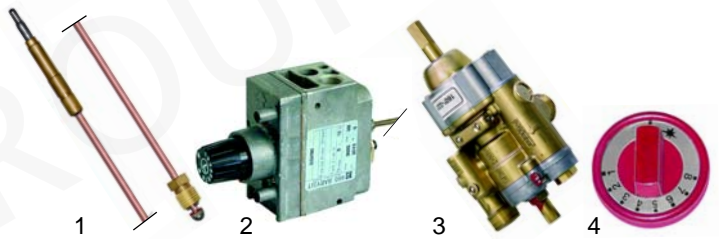

Item	Order	Description	Model	OEM
1	102039	thermocouple, 320mm	GMB45	RTCU900021
1	102040	thermocouple, 500mm	GMB90	RTCU900034
2	101889	controller	GMB45	RTBF900001
3	101078	thermostat		RTBF800003
4	110298	knob	GMB90	RTCU800019