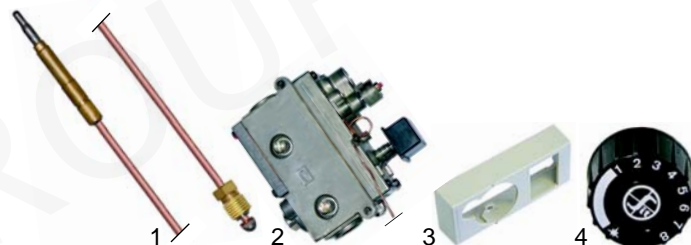

Item	Order	Description	Model	OEM
1	102042	thermocouple, 850mm	Classica	RTCU900060
2	101132	Minisit controller, 340°C		RTCU900064
3	101137	cover		RTCU900221
4	110068	knob		RTCU900222

no longer available

no longer available

Item	Order	Description	Model	OEM
1	no longer available	ignition switches	Medium	RTCU700093
2	no longer available	ignition cable		RTCU700119
3	101002	ignition unit		RTCU700096