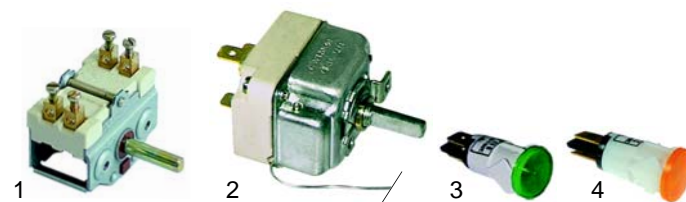

Item	Order	Description	Model	OEM
1	300151	switch		RTCU700212
2	375232	thermostat	EBR7, EBRI7, EBR/VI, EBRA/AVI	RTCU700085
3	359142	signal lamp/green		RTCU900290
4	359143	signal lamp/yellow		RTCU900072