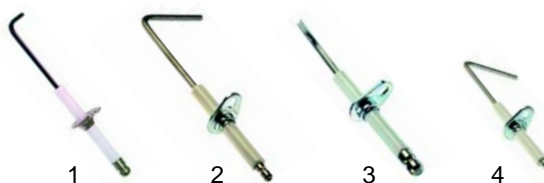

Item	Order	Description	Model	OEM
1	100734	ignition electrode (hot air)	FGMD67/69/107/109, FGM67/69/107/109	PAFOC00252
2	100735	monitoring electrode (hot air)		PAFOC00249
3	102810	ignition electrode	FGMD207/209, FGM207/209	PAFOC00367
4	102807	monitoring electrode		PAFOC00368