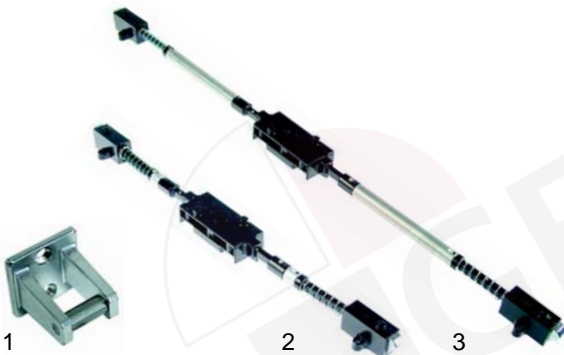

Item	Order	Description	Model	OEM
1	690040	door catch	universal	RTFOC00009
2	693640	catch/complete	FC__6, F__P050, F__MD67/69, F__M67/69	GAFOC00005
3	693641	catch/complete	FC__10, F__P080/160, F__MD107/109, F__MD207/209, F__M107/109/207/209	GAFOC00051