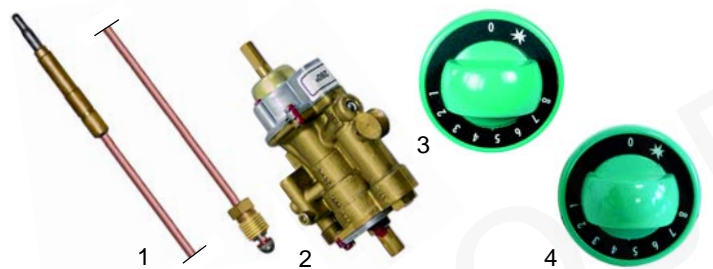

Item	Order	Description	Model	OEM
1	102040	thermocouple, 500mm	GBM46/66, GBM47/77	RTCU700296 RTCU700363
2	101441	thermostat, 30-90°C, PEL25		
3	110797	knob	GBM46/66	RTCU600033
4	110759	knob	GBM47/77	RTCU700344