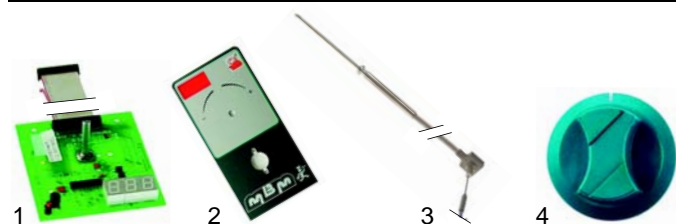

Item	Order	Description	Model	OEM
1	401235	control p.c.b.		RTFOC00673
2	401240	fascia	SC	RTFOC00665
3	379949	sensor		RTFOC00464
4	111757	knob		RTFOC00361