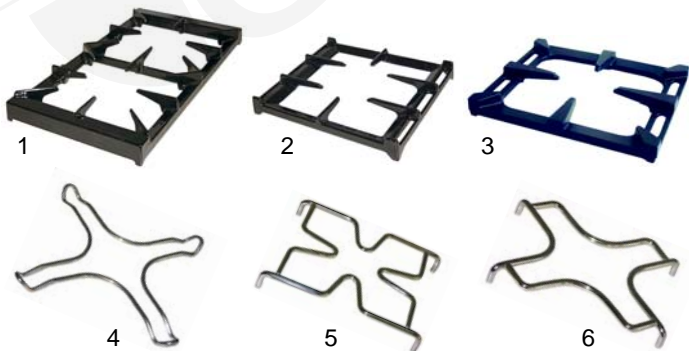

Item	Order	Description	Model	OEM
1	210112	top grate	Medium	RTCU700025
2	210113	top grate	Classica	RTCU900044
3	210177	top grate	Magistra	RTCU800002
4	210050	reducing star	Medium	RTCU700028
5	210011	reducing star	Classica	RTCU900055
6	210012	reducing star	Magistra	RTCU800038