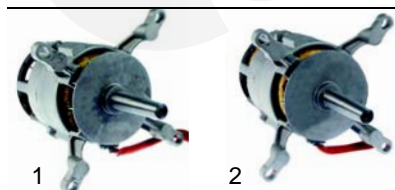

Item	Order	Description	Model	OEM
1	601230	motor	FCG10, FCE10	RTFOC00697
2	601229	motor	F_PO80/160, F_MD107/109/207/209, F_M107/109/207/209	RTFOC00066