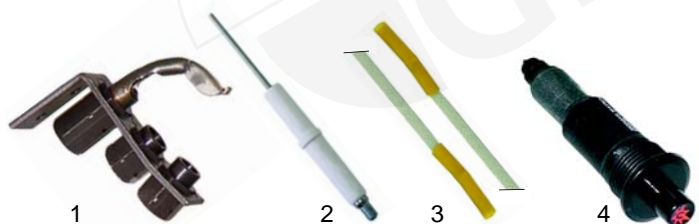

Item	Order	Description	Model	OEM
1	100095	pilot burner	Classica	RTCP800034
2	100701	electrode		RTCP800033
3	102160	ignition cable		RTCU900384
4	100005	piezoelectric igniter		RTCU700020