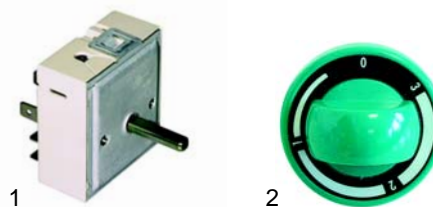

Item	Order	Description	Model	OEM
1	380015	energy regulator	EPL46/66	RTCU800066
2	110791	knob		RTCU700463