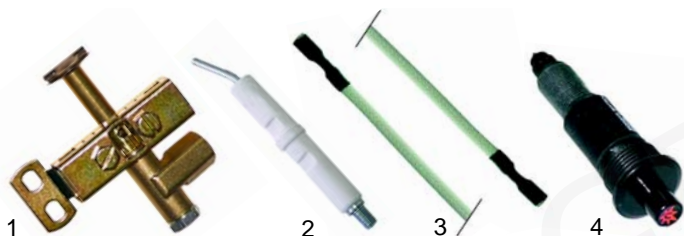

Item	Order	Description	Model	OEM
1	100046	pilot burner	Medium	RTCU900074
2	100706	electrode		RTCU900073
3	102163	ignition cable		RTCU700005
4	100005	piezoelectric igniter		RTCU700020