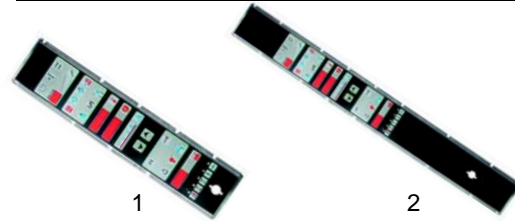

Item	Order	Description	Model	OEM
1	401252	fascia	F_MD69, F_M69	RTFOC00548
2	401237	fascia	F_MD109/209, F_M109/209	RTFOC00549