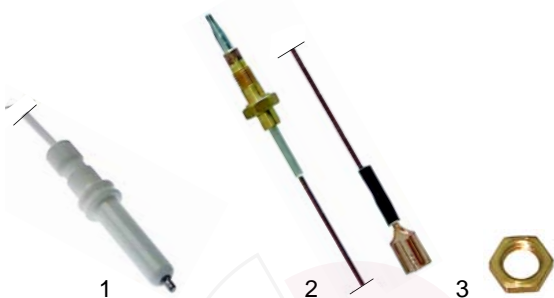

Item	Order	Description	Model	OEM
1	100823	electrode with ignition cable		RTCU600045
1	100826	electrode with ignition cable	G_S6, G_SF6,	RTCU600046
2	102243	thermocouple, 600mm	G_SFAG,	RTCU600021
2	102242	thermocouple, 750mm	G4SFEG,	RTCU600039
3	102067	nut, M8x1	GUSFEAG	RTCU600052