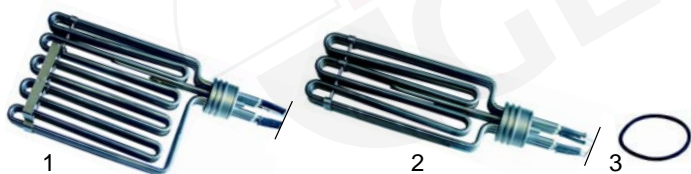

Item	Order	Description	Model	OEM
1	416558	9000W/3 phases 230V	EF47/77, EF4T/77T	RTCU700570
2	416559	5250W/3 phases 230V	EF472V	RTCU700592
3	510243	gasket		RTCU700565