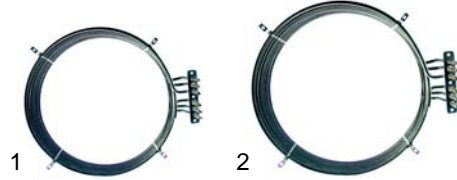

Item	Order	Description	Model	OEM
1	418143	7500W/230V	FEC6, FEMD67/69	RTFOC00433
2	418142	21600W/230V	FEP160, FEMD207/209, FEM207/209	RTFOC00307