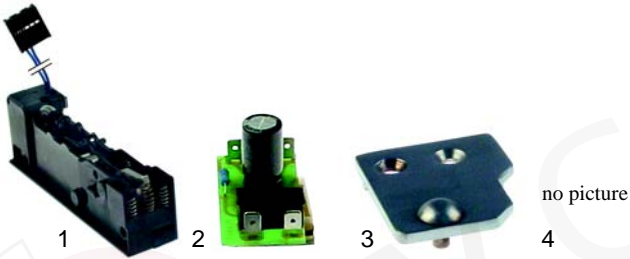

Components (mechanical)

Item	Order	Description	Model	OEM
1	890867	door lock	FEC023, FEMD023	RTFOC00648
2	401236	electronics		RTFOC00663
3	693636	hinge/upper	universal	GAFOC00030
4	693647	hinge/lower		GAFOC00394