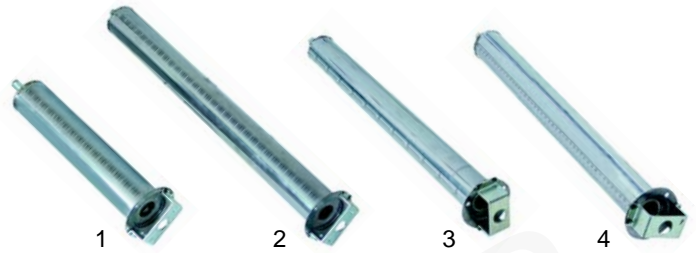

no longer available

Item	Order	Description	Model	OEM
1	105219	burner	GBM46/47	RTCU700320
2	105220	burner	GBM66/77	RTCU700321
3	n.l.a.	burner	BM4G70	RTBF700009

Item	Order	Description	Model	OEM
1	105222	burner	GMB45	RTBF800030
2	105223	burner	GMB9V	RTBF800029
3	105224	burner	GBM49T	160239
4	105225	burner	GBM99T	160238