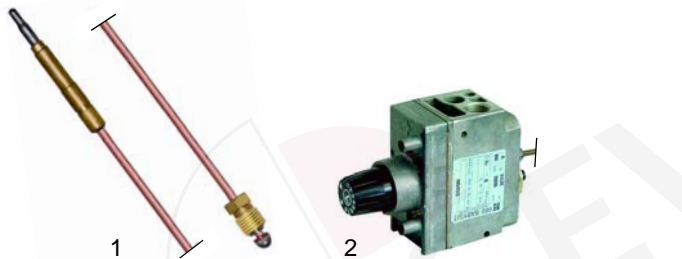

Item	Order	Description	Model	OEM
1	102040	thermocouple, 500mm	BM4G70	RTCU900034
2	101889	Babysit controller		GRBF900003