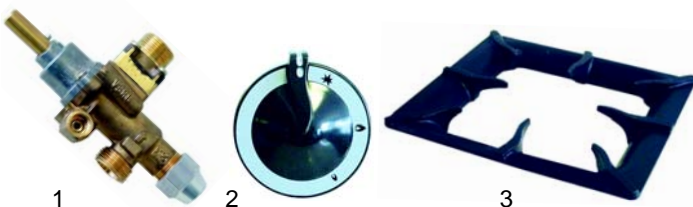

Item	Order	Description	Model	OEM
1	101887	gas tap PEL22	Domina- series	160344
2	110758	knob		160464
3	210176	top grate		160031