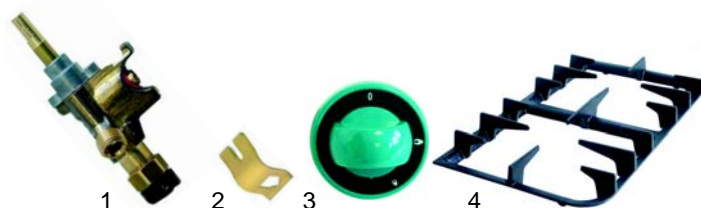

Item	Order	Description	Model	OEM
1	101890	gas tap		RTCU600016
2	101479	clamp	G_S6, G_SF6,	RTCU600054
3	110744	knob	G_SFAG,	RTCU600064
4	210174	top grate	G4SFEG,	RTCU600019
			GUSFEAG