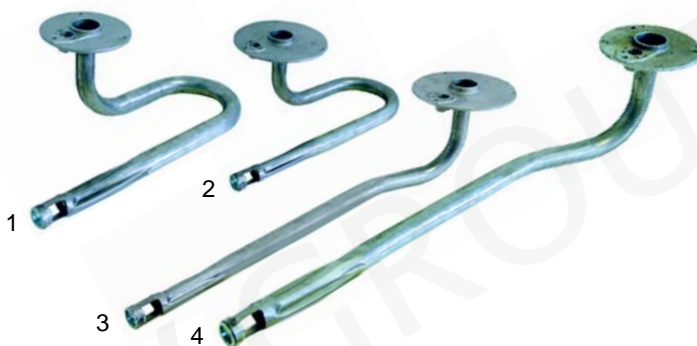

Item	Order	Description	Model	OEM
1	105180	Venturi/in the front, 3,5kW		160141
2	105181	Venturi/in the front, 6kW	Domina-series	160142
3	105182	Venturi/at the back, 6kW		160144
4	105183	Venturi/at the back, 8kW		160138