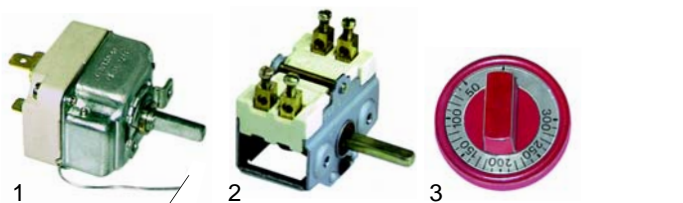

Item	Order	Description	Model	OEM
1	375232	thermostat	Magistra	RTCU700085
2	300091	switch		RTCU900110
3	110299	knob		RTCU800103