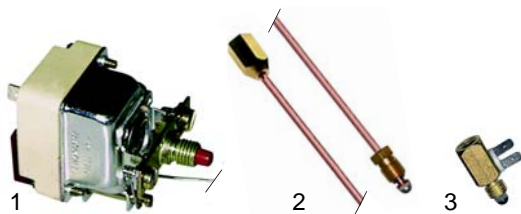

Item	Order	Description	Model	OEM
1	375650	safety thermostat	universal	RTCP800067
2	102811	extension	G100/150 G100I/150I	RTCP800131
3	101265	interrupter	G100IA/150IA G150IT9	RTCP800073