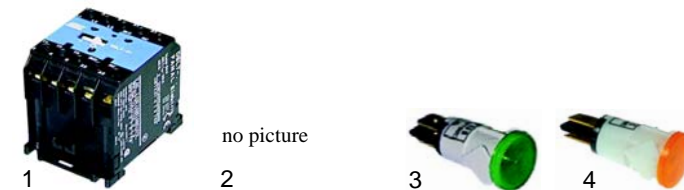

Item	Order	Description	Model	OEM
1	380212	contactor 230V		RTFOC00465 164608
2	375181	safety thermostat	EFT45/90	RTCU800152
3	359142	signal lamp/green		RTCU900290
4	359143	signal lamp/yellow		RTCU900072