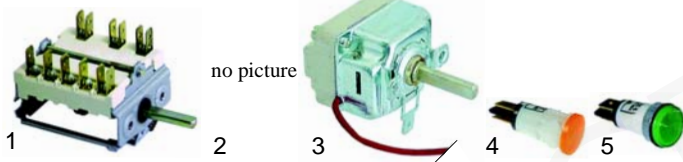

Front screen

Item	Order	Description	Model	OEM
1	301221	switch	FEMD023	RTFOC00143
2	300191	switch	FEC023	RTFOC00647
3	375653	thermostat		RTFOC00646
4	359143	signal lamp/yellow	FEMD023, FEC023	RTCU900488
5	359145	signal lamp/green		RTCU900489