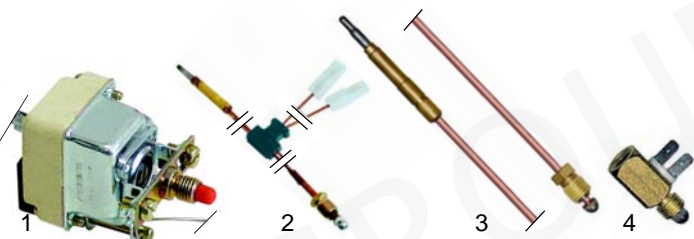

Item	Order	Description	Model	OEM
1	375339	safety thermostat	universal	RTBF900094
2	102094	thermocouple, 750mm		RTCU700651
3	102040	thermocouple, 500mm	GF45/90	RTCU900034
4	101265	interrupter, M9x1		-