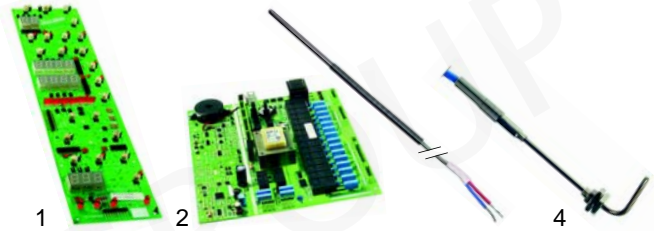

Item	Order	Description	Model	OEM
1	401230	display p.c.b.		RTFOC00546
2	401231	main p.c.b.	F_MD69/109/209, F_M69/109/209	RTFOC00547
3	379051	sensor		RTFOC00034
4	379950	sensor		RTFOC00321