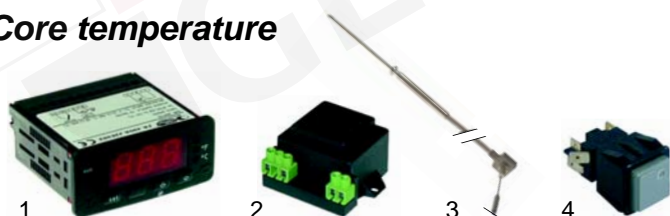

Core temperature

Item	Order	Description	Model	OEM
1	379953	elctronic controller		RTFOC00029
2	379054	transformer	universal	RTFOC00039
3	379949	sensor		RTFOC00464
4	301179	switch		RTFOC00362