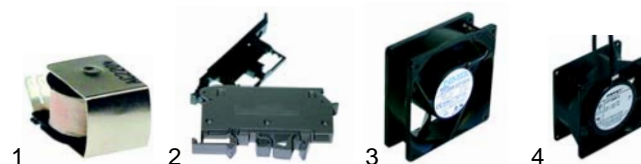

Item	Order	Description	Model	OEM
1	350084	buzzer M3		RTFOC00046
2	550104	fuse holder	universal	RTFOC00048
3	601080	fan		RGFOC00254
4	601055	fan	FEC023, FEMD023	RGFOC00659