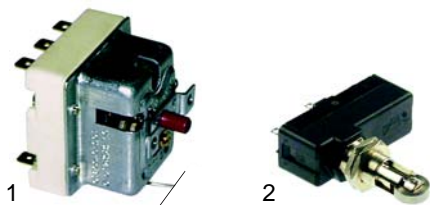

Item	Order	Description	Model	OEM
1	390181	safety thermostat	universal	RTBF800192
2	346370	micro switch		RTBF800113