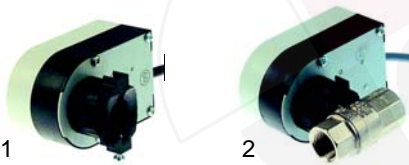

Item	Order	Description	Model	OEM
1	401246	motor valve	F_M_	RTFOC00550
2	401386	motor valve/complete		RTFOC00559