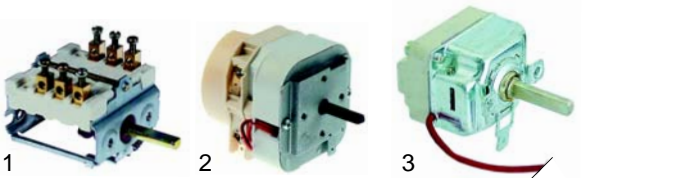

Item	Order	Description	Model	OEM
1	301222	switch		RTFOC00694
2	350082	timer	FCG6/10, FCE6/10	RTFOC00699
3	375652	thermostat		RTFOC00698