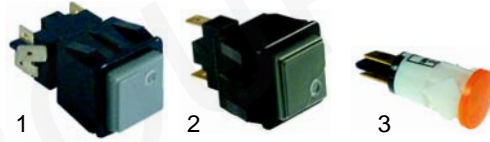

Item	Order	Description	Model	OEM
1	301179	switch		RTFOC00362
2	346373	switch/light	FGP__, FEP__	RTFOC00387
3	359143	signal lamp		RTCU900072