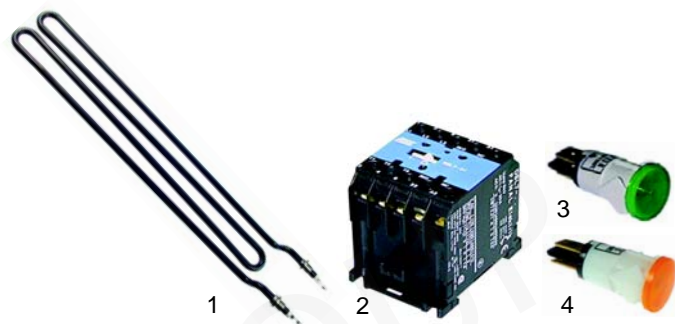

Chargrills (electric)

Item	Order	Description	Model	OEM
1	416549	1500W/230V		RTCU600153
2	380212	contactor 230V	EPL46/66	RTFOC00465 164608
3	359142	signal lamp		RTCU900290
4	359143	signal lamp		RTCU900072