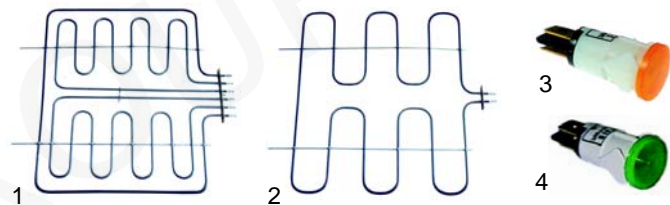

Item	Order	Description	Model	OEM
1	416542	3950W/230V/upper	OMNIA (static) EF07	RTCU700282
2	416543	3200W/230V/lower		RTCU700281
3	359143	signal lamp		RTCU900072
4	359142	signal lamp		RTCU900290