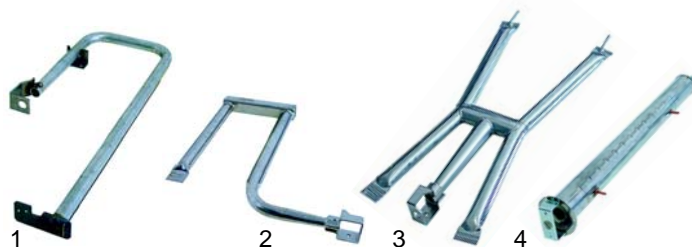

Item	Order	Description	Model	OEM
1	105195	burner	OMNIA	RTCU700377
2	105196	burner	Medium	RTCU700129
3	105205	burner	Classica	RTCU900058
4	105206	burner	Magistra	RTCU800039