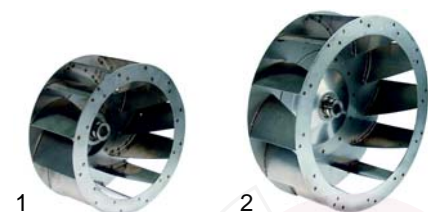

Item	Order	Description	Model	OEM
1	601226	fan wheel Ø270mm	F_PO80, F_MD107/109, F_M107/109,	RTFOC00517
2	601227	fan wheel Ø350mm	F_P160, F_MD207/209, F_M207/209	RTFOC00314