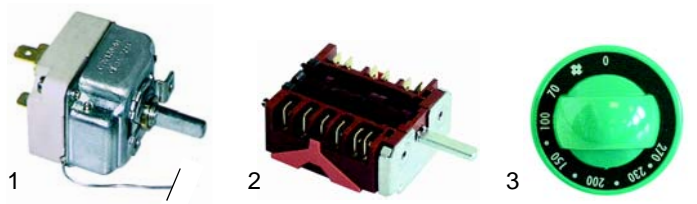

Item	Order	Description	Model	OEM
1	375002	thermostat	OMNIA (air circulation) EF07V	RTCU700455
2	300153	switch		RTCU700454
3	110795	knob		RTCU700453