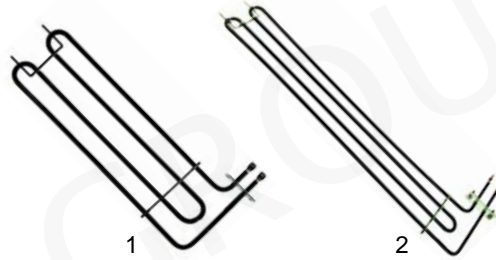

Item	Order	Description	Model	OEM
1	418144	1500W/230V	FEP050, FEM67/69	RTFOC00628
2	418145	2500W/230V	FEC10, FEP080, FEMD107/109, FEM107/109	RTFOC00068