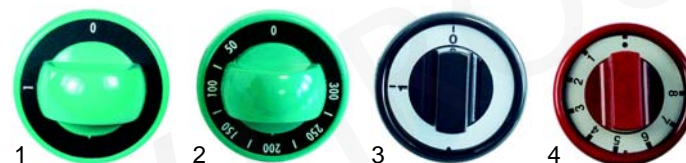

Item	Order	Description	Model	OEM
1	110820	knob/switch	ERR7, EBRI7	RTCU700421
2	110802	knob/thermostat		RTCU700434
3	110822	knob/switch	EBR/VI, ERRA/AVI	RTCU800062
4	111760	knob/thermostat		RTBF800085