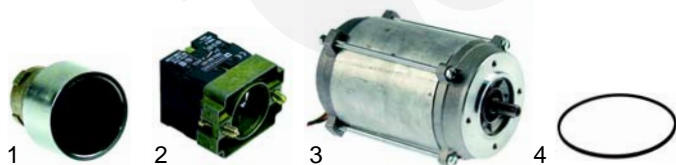

Motor inclination

Item	Order	Description	Model	OEM
1	346372	push button	GBRA, EBRA	RTBF800123
2	345412	contactor block		RTBF800125
3	500813	motor		RTBF900122
4	693400	V-belt		RTBF900125