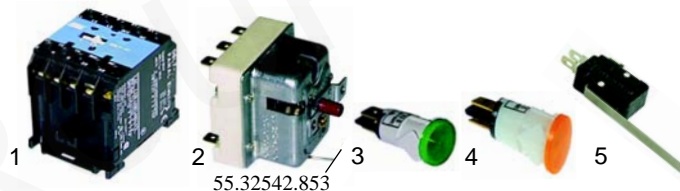

Item	Order	Description	Model	OEM
1	380212	contactor		RTFOC00465
2	375258	safety thermostat	EF46/66, EF47/77,	RTBF800164
3	359142	signal lamp	EF472V, EF47T/77T,	RTCU900290
4	359143	signal lamp	EF45/90	RTCU900072
5	345742	micro switch		RTBF900277