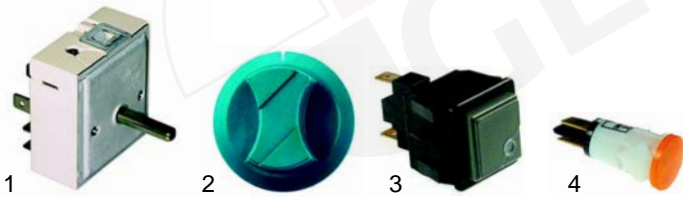

Item	Order	Description	Model	OEM
1	380015	energy regulator		RTCU800066
2	111757	knob	FCG6/10, FEC6/10	RTFOC00361
3	346373	switch		RTFOC00387
4	359143	signal lamp		RTCU900072