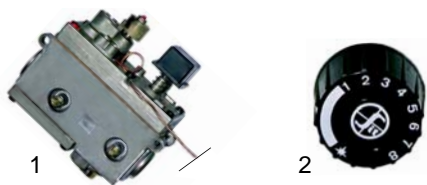

Item	Order	Description	Model	OEM
1	101135	Minisit controller	GF46/66, GF47T/77T, GF47/77	RTCU700574 RTCU700642
2	110068	knob		RTCU900222