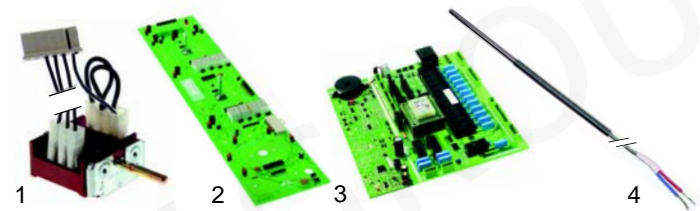

Item	Order	Description	Model	OEM
1	301223	selector switch		RTFOC00669, 164122
2	401232	display p.c.b.	F_MD67, F_MD107/207, F_M67/107/207	RTFOC00672
3	401234	main p.c.b.		RTFOC00671
4	379051	sensor		RTFOC00034