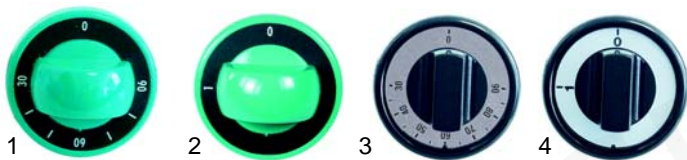

Item	Order	Description	Model	OEM
1	110809	knob/thermostat	EBM46/66,	RTCU700420
2	110820	knob/switch	EBM47/77	RTCU700421
3	110821	knob/thermostat	EBM45/90	RTCU800038
4	110822	knob/switch		RTCU800062