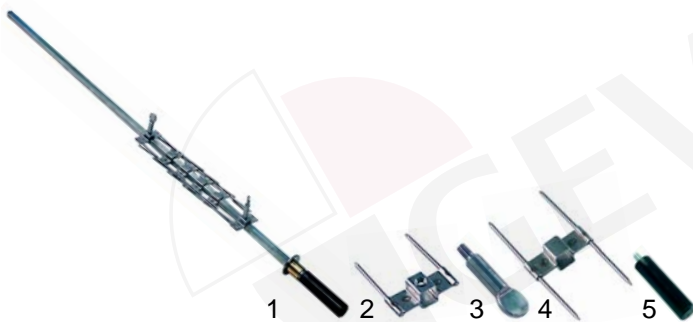

Chicken grill (mechanical)

Item	Order	Description	Model	OEM
1	693254	skewer, complete		050002
2	693142	end clamp		050107
3	693144	screw	universal	050116
4	693143	ignition bracket		050110
5	693145	skewer handle		050112