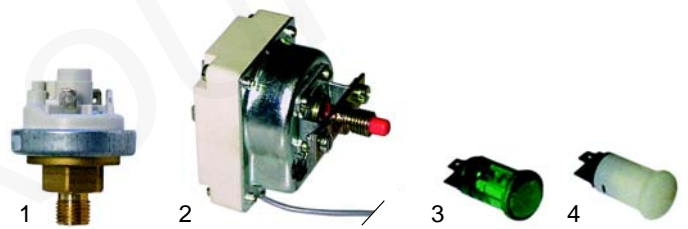

Item	Order	Description	Model	OEM
1	541016	pressure switch		9296000
2	390143	safety thermostat	AES060	9296084
3	359165	signal lamp/green	AES080	9295408
4	359166	signal lamp/white		9295407