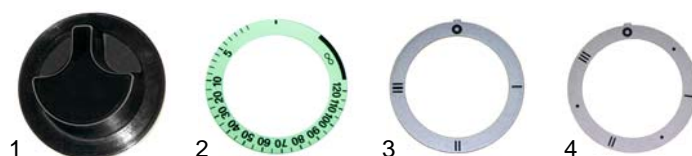

Item	Order	Description	Model	OEM
1	110189	knob	AEH300/500	9297035
2	111555	symbol energy regulator	AEH503/508	9297022
3	110553	symbol 5-tacts	AEH700/703	9297025
4	110552	symbol seven tact	AEH708/308	9297024