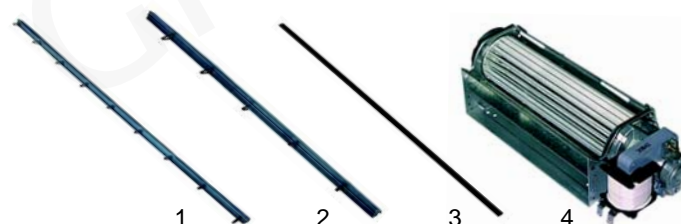

Item	Order	Description	Model	OEM
1	375408	thermostat with switch	AEH413	9295400
2	110189	knob	AEH613	9297035
3	110549	symbol	AEH703	9294127

Ovens (mechanical)

Item	Order	Description	Model	OEM
1	900391	door seal/upper	-	127751.05
2	900390	door seal/side	AGH417/617	127750.05
3	700187	torsion spring	AEH413/613/ 503/703	9294387
4	601052	fan with transverse flow	-	8178463