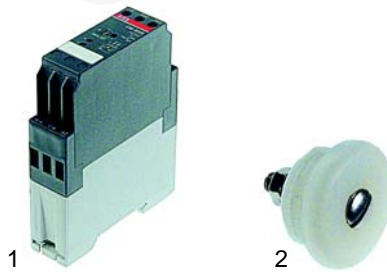

Item	Order	Description	Model	OEM
1	380486	level relay, ENS	AEW400	9177191
2	400697	level sensor	AEW408	915000648