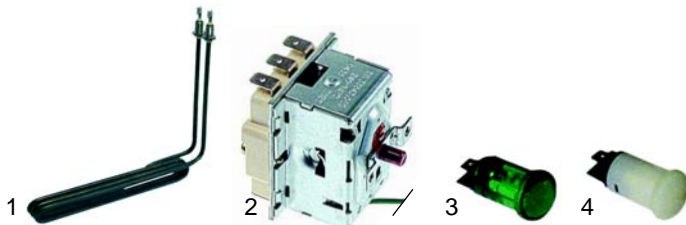

Fryers (electric)

Item	Order	Description	Model	OEM
1	415591	2000W/230V		9294087
2	375421	safety thermostat	AEF124 AEF224	8152102
3	359165	signal lamp/green	AEF128	9295408
4	359166	signal lamp/white		9295407