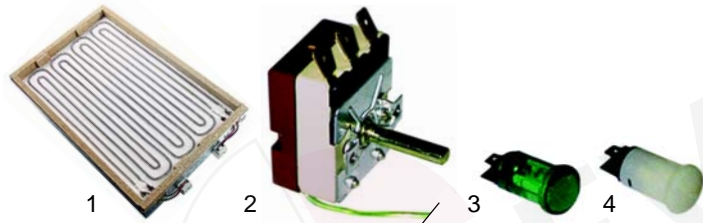

Fry tops (electric)

Item	Order	Description	Model	OEM
1	416897	3500W/400V	AEB230	8160350
2	375505	thermostat (limiter function)	AEB430	8174681
3	359165	signal lamp green 230V	AEB238	9295408
4	359198	signal lamp white 400V	AEB438	9295409