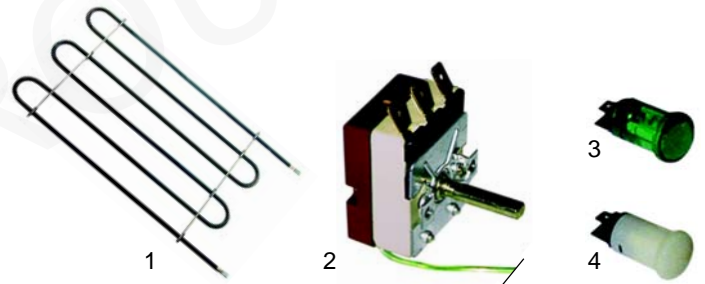

Bains-marie (electric)

Item	Order	Description	Model	OEM
1	416912	750W/230V	AEW250	8160351
2	375505	thermostat (limiter function)	AEW450/452	8174681
			AEW400/408	
3	359165	signal lamp/green	AEW250/450	9295408
4	359166	signal lamp/white	AEW400/452	9295407
			AEW408