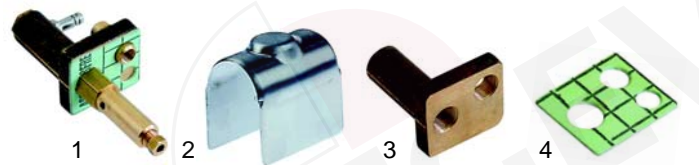

page 8

Suitable for Ascobloc

A Open tops (gas)

Item	Order	Description	Model	OEM
1	104501	burner cover (C)		9146383
2	104500	burner base (C)	AGH210/218/410	9146387
3	104511	burner gasket	AGH413/417/418	9146393
4	104502	Venturi (C)	AGH610/613	9146385
5	104520	air aeration sleeve	AGH617/618	-

Item	Order	Description	Model	OEM
1	104541	burner cover (D)		9146389
2	104505	burner base (D)	AGH210/218/410	9146388
3	104511	burner gasket	AGH413/417/418	9146393
4	104504	Venturi (D)	AGH610/613	9146391
5	104521	air aeration sleeve	AGH617/618	-

Item	Order	Description	Model	OEM
1	101529	pilot burner (complete)		-
2	101848	cover		-
3	101582	upper part	newe series	-
4	101587	gasket		-

Item	Order	Description	Model	OEM
1	101584	cap (upper part)		-
2	101583	ignition piece		-
3	101586	lower part	newe series	-
4	101284	olive, 4mm		-
5	101285	union screw, M8x1		-
6	101585	thermocouple screw connection		-