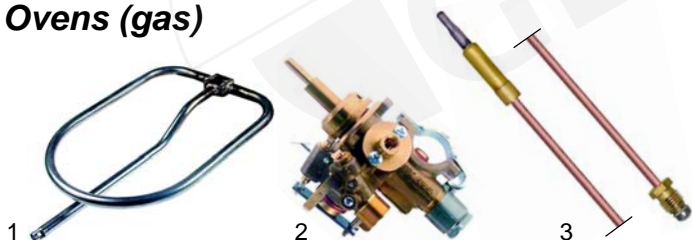

Ovens (gas)

Item	Order	Description	Model	OEM
1	105636	burner	AGH417	8152719
2	n.l.a.	gas thermostat	AGH617	9146370
3	102223	thermocouple	-	-