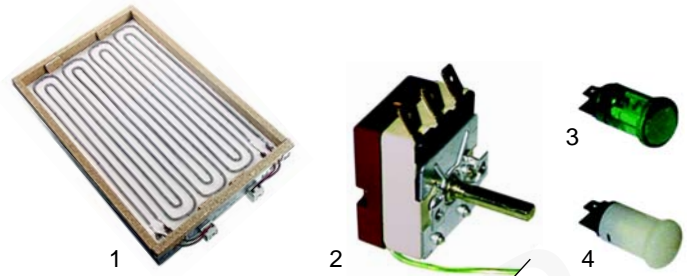

Item	Order	Description	Model	OEM
1	345062	micro switch	AEF124/224	8177168
2	970159	fryer basket	AEF128/494	9292205

Tilting bratt pans (electric)

Item	Order	Description	Model	OEM
1	100085	pilot burner	AGF124/224	9294282
2	102089	thermocouple	AGF128/228	9296034
3	100007	piezoelectric igniter		9296035