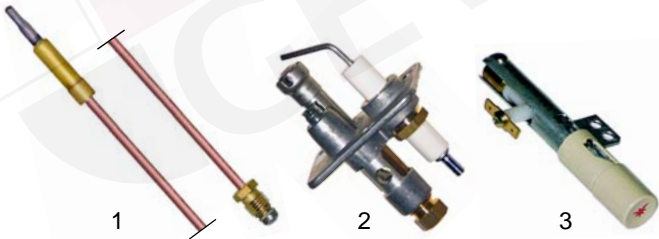

Item	Order	Description	Model	OEM
1	102218	thermocouple	AGB230	9296024
2	100085	pilot burner	AGB430	9264282
3	100007	piezoelectric igniter	AGB238	9296035
			AGB438