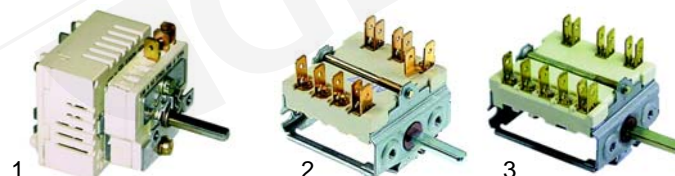

Item	Order	Description	Model	OEM
1	110189	knob	AGH210/218/410	9297035
2	110550	symbol EGA	AGH413/417/418	9297026
3	110558	symbol PEL	AGH610/613	-
			AGH617/618	

Open tops (electric)

Item	Order	Description	Model	OEM
1	416893	cooker (double), 540 x 260mm, 5200W/230V	AEH210/218	9174102
2	300172	5-position switch	AEH410/413	9173302
3	110189	knob	AEH610/613	9297035
4	111553	symbol	AEH418/618	9297025
5	359165	signal lamp green		9295408

Open tops/Ceramic (electrical)

Item	Order	Description	Model	OEM
1	490132	2100W/230V	AEH300/500	9174100
2	490028	2100W/230V (2-circuit)	AEH503/508 AEH700/703	8181713
3	359165	signal lamp	AEH708/308	9295408