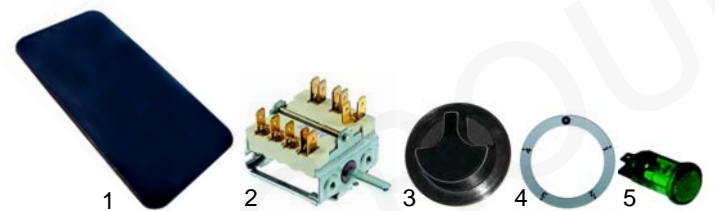

Open tops (electric)

Item	Order	Description	Model	OEM
1	416893	cooker (double), 540 x 260mm, 5200W/230V	AEH210/218	9174102
2	300172	5-position switch	AEH410/413	9173302
3	110189	knob	AEH610/613	9297035
4	111553	symbol	AEH418/618	9297025
5	359165	signal lamp green		9295408