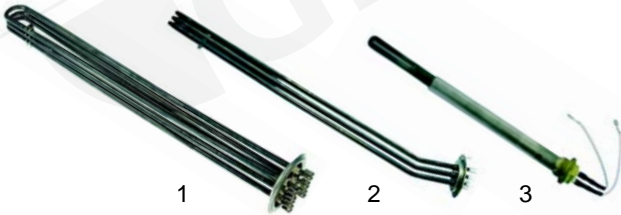

Boiling pans (electric)

Item	Order	Description	Model	OEM
1	415405	6000W/230V		9294203
2	418147	6000W/230V	AES060	9294496
3	415607	500W/230V	AES080	8181729