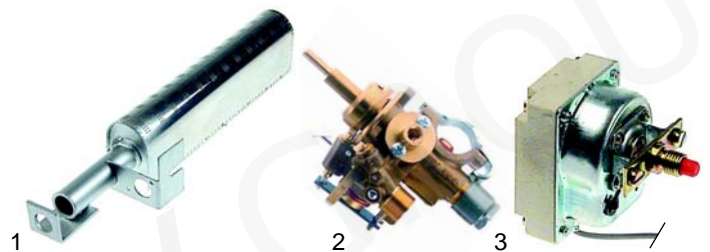

Fryers (gas)

Item	Order	Description	Model	OEM
1	104380	burner		127678.05
2	n. l. a.	thermostat EGA	AGF124/224	9146371
			AGF128/228	
3	375423	safety thermostat		9296108