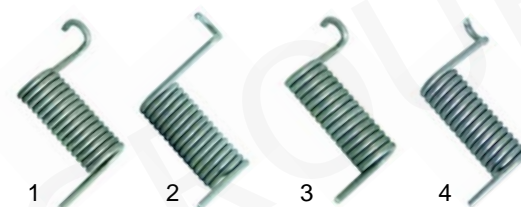

Item	Order	Description	Model	OEM
1	375294	safety thermostat		907101
2	300129	switch	universal	901727
3	110527	knob		903973

Item	Order	Description	Model	OEM
1	375002	thermostat	universal	907132
2	110528	knob		903970

Contact grills

Item	Order	Description	Model	OEM
1	416178	750W/230V (upper)	Größe 1,	905650
2	416179	1000W/230V (lower)	Größe 2	905671 905670

Item	Order	Description	Model	OEM
1	700172	spring (right)	Größe 1,	904080
2	700173	spring (left)	Größe 2	904081
3	700174	spring (right)	Größe 1,5	904100
4	700175	spring (left)		904101