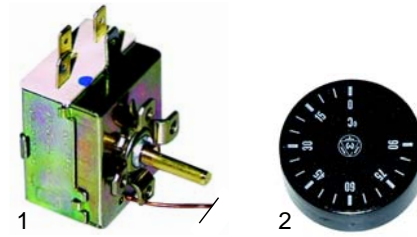

Item	Order	Description	Model	OEM
1	390006	thermostat	R701L, R502L,	907110
2	110100	knob	R902L	903982