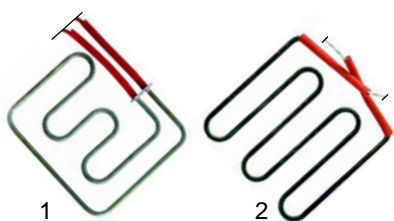

Phone: +49 (0)89 745572-0
Fax: +49 (0)89 745572-83
order@gev-online.com
www.gev-online.com

Member of the  **GEV GROUP**

Toasters

Item	Order	Description	Model	OEM
1	416020	quartz tube, 390mm		907380
2	416034	1000W/230V	3A, 6A	905631
3	350032	timer, 15 min		907055
4	110527	knob		903940

Contact grills

Item	Order	Description	Model	OEM
1	416178	750W/230V (upper)	Größe 1,	905650
2	416179	1000W/230V (lower)	Größe 2	905671 905670

Item	Order	Description	Model	OEM
1	700172	spring (right)	Größe 1,	904080
2	700173	spring (left)	Größe 2	904081
3	700174	spring (right)	Größe 1,5	904100
4	700175	spring (left)		904101