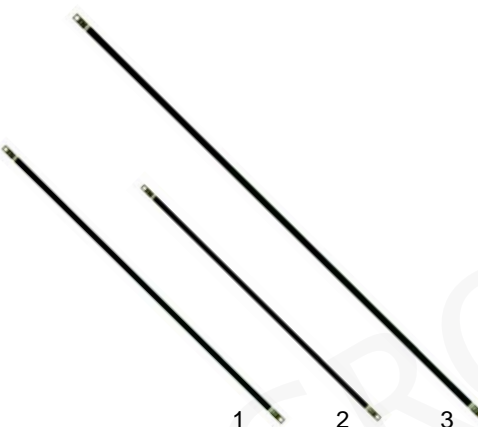

Roller grills

Item	Order	Description	Model	OEM
1	416183	170W/230V	Rolly 5, Rolly 16	905710
2	416184	170W/230V	Rolly 5S	905712
3	416185	170W/230V	Rolly 8L	905711