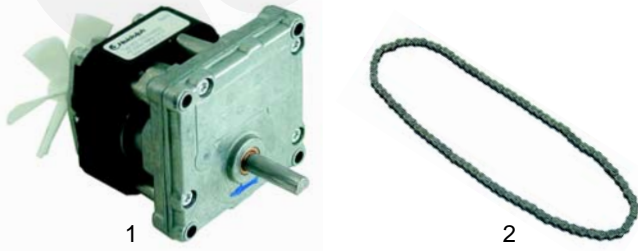

Item	Order	Description	Model	OEM
1	500497	motor	Rolly 5/5S,	904191
2	693056	drive chain	Rolly8L/16	901118