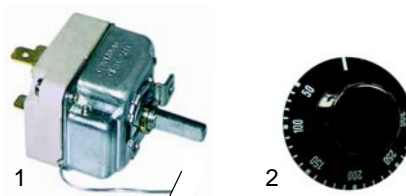

Item	Order	Description	Model	OEM
1	375002	thermostat	universal	907132
2	110528	knob		903970