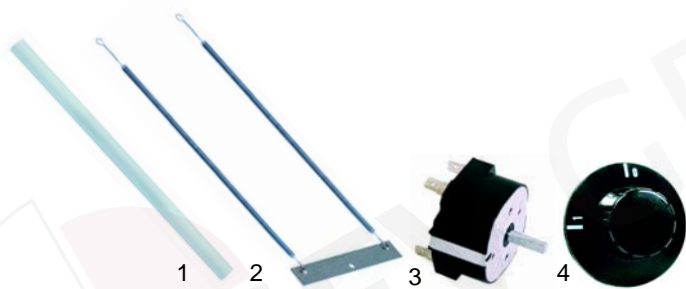

Toasters

Item	Order	Description	Model	OEM
1	416020	quartz tube, 390mm		907380
2	416034	1000W/230V	3A, 6A	905631
3	350032	timer, 15 min		907055
4	110527	knob		903940