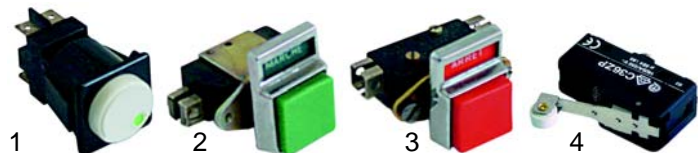

Member of the  **GEV GROUP**

Solenoid valves

Scem/Parker

Item	Order	Description
1	370057	cpl., 3 ways, 230V AC
2	370062	Solenoid square base
3	371029	Magnetic coil, 230V AC

Lucifer

Item	Order	Description
1	370053	cpl., 3 ways, 230V AC
2	370061	Solenoid square base
3	371031	Magnetic coil, 230V AC

ODE

Sirai

Item	Order	Description
1	370203	cpl., 3 ways 230V AC
2	371150	Magnetic coil, 230V AC
3	370168	cpl., 1/8", 2 ways, 230V AC
4	371071	Magnetic coil, 230V AC

Solenoid valve holder

Item	Order	Description
1	528319	Spring
2	528326	Filter
3	528321	Filter holder
4	528486	Jet
5	528323	Solenoid valve holder

Pressure switches/switches

Item	Order	Description
1	541021	Pressure switch
2	520139	Pressure switch membrane
3	346090	Main switch, 32A

Switches

Item	Order	Description
1	346091	Group switch
2	346092	Start push button
3	346093	Stop push button
4	345266	Micro switch

Level controllers

Item	Order	Description
1	400240	Controller/RL 30/1E-2C/8, 230V
2	380137	Base, 8-pole
3	400241	Controller/RL 30/3ES/F, 230V
4	400020	Level probe, 150 mm

Solenoid valve accessories

Item	Order	Description
1	371091	Plug/small
2	371090	Plug/ big
3	371095	O-Ring/viton
4	371100	O-Ring/Silicon