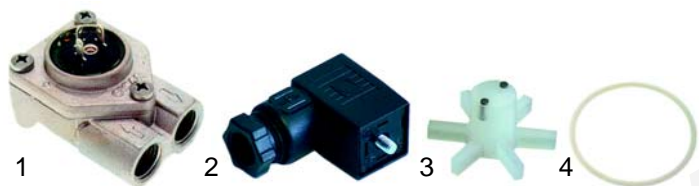

Level controllers

Item	Order	Description
1	400240	Controller/RL 30/1E-2C/8, 230V
2	380137	Base, 8-pole
3	400241	Controller/RL 30/3ES/F, 230V
4	400020	Level probe, 150 mm

Solenoid valve accessories

Item	Order	Description
1	371091	Plug/small
2	371090	Plug/ big
3	371095	O-Ring/viton
4	371100	O-Ring/Silicon

Suitable for Aurora

A Keyboards

Item	Order	Description
1	400376	Push button panel
2	400382	Adhesive fascia
3	400430	Keyboard

Item	Order	Description
1	400334	Push button panel
2	400378	Keyboard, 9.9.1017 (Gicar)

Flowmeters

Item	Order	Description
1	400004	Flowmeter
2	400256	Plugs
3	400257	Flowmeter turbine
4	400258	Case gasket

Elements

Item	Order	Description
1	417057	(1 group) 1500W, 230V
2	417058	(2 groups) 2500W, 230V
3	528021	Gasket for elements (Teflon)