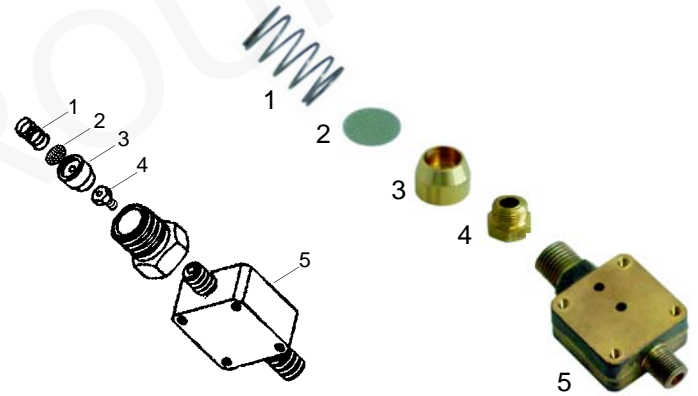

Member of the  **GEV GROUP**

Solenoid valves

Scem/Parker

Item	Order	Description
1	370057	cpl., 3 ways, 230V AC
2	370062	Solenoid square base
3	371029	Magnetic coil, 230V AC

Lucifer

Item	Order	Description
1	370053	cpl., 3 ways, 230V AC
2	370061	Solenoid square base
3	371031	Magnetic coil, 230V AC

ODE

Sirai

Item	Order	Description
1	370203	cpl., 3 ways 230V AC
2	371150	Magnetic coil, 230V AC
3	370168	cpl., 1/8", 2 ways, 230V AC
4	371071	Magnetic coil, 230V AC

Solenoid valve holder

Item	Order	Description
1	528319	Spring
2	528326	Filter
3	528321	Filter holder
4	528486	Jet
5	528323	Solenoid valve holder

Pressure switches/switches

Item	Order	Description
1	541021	Pressure switch
2	520139	Pressure switch membrane
3	346090	Main switch, 32A

Switches

Item	Order	Description
1	346091	Group switch
2	346092	Start push button
3	346093	Stop push button
4	345266	Micro switch

Level controllers

Item	Order	Description
1	400240	Controller/RL 30/1E-2C/8, 230V
2	380137	Base, 8-pole
3	400241	Controller/RL 30/3ES/F, 230V
4	400020	Level probe, 150 mm

Solenoid valve accessories

Item	Order	Description
1	371091	Plug/small
2	371090	Plug/ big
3	371095	O-Ring/viton
4	371100	O-Ring/Silicon