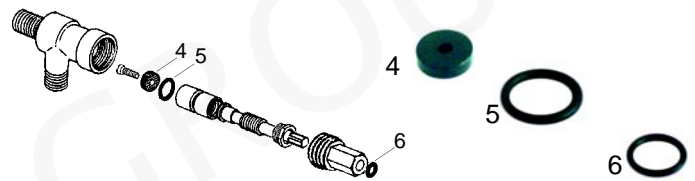

Level glass

Item	Order	Description
1	529423	Level glass
2	529424	Level glass gasket
3	529409	Pressure washer
4	529425	Level glass spring

Valves

Item	Order	Description
1	529329	Expansion valve, 3/8"
2	529301	Non-return valve, 3/8"

Water inlet valve

Item	Order	Description
1	529514	Water inlet valve assembly
2	111140	Knob

Item	Order	Description
3	528325	Gasket
4	528326	Filter
5	528327	Spring
6	528328	Gasketholder
7	528308	Gasket
8	528330	Shaft gasket

Item	Order	Description
1	528329	Gasket
2	528331	Spring
3	528308	Gasket
4	528332	Shaft gasket

Taps

Item	Order	Description
1	529680	Tap complete, steam/water
2	111141	Knob, steam
3	111142	Knob, water

Taps

Item	Order	Description
4	528308	Gasket, 15 x 4 x 4 mm
5	528333	Gasket
6	528478	O-ring/shaft-