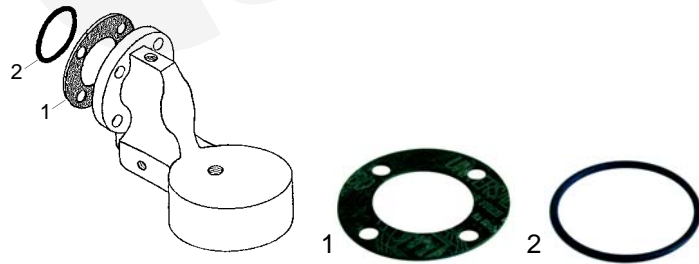

Water inlet valve

Item	Order	Description
1	529514	Water inlet valve assembly
2	111140	Knob

Item	Order	Description
3	528325	Gasket
4	528326	Filter
5	528327	Spring
6	528328	Gasketholder
7	528308	Gasket
8	528330	Shaft gasket

Item	Order	Description
1	528329	Gasket
2	528331	Spring
3	528308	Gasket
4	528332	Shaft gasket

Taps

Item	Order	Description
1	529680	Tap complete, steam/water
2	111141	Knob, steam
3	111142	Knob, water

Taps

Item	Order	Description
4	528308	Gasket, 15 x 4 x 4 mm
5	528333	Gasket
6	528478	O-ring/shaft-

Delivery pipes

Item	Order	Description
1	529681	Steam pipe
2	529629	Water pipe/new
3	528335	Spring
4	529731	Pipe cap
5	529733	Pipe upper nut
6	528336	Gasket
7	528222	O-ring (silicon)
8	528337	Union nut

A Drain sump

Item	Order	Description
1	528601	Drain sump

Group

Item	Order	Description
1	528338	Group gasket
2	528339	Group O-ring

Holder gaskets

Item	Order	Description
1	528050	Shim gasket
2	528049	Filter holder gasket/72 x 56 x 9mm