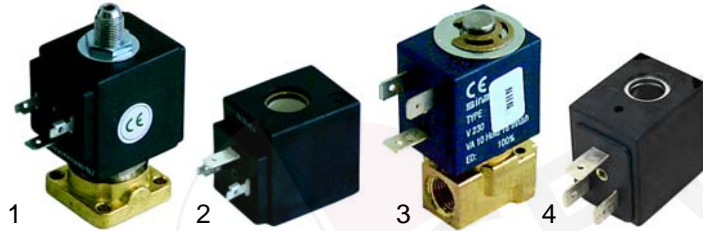

Member of the  **GEV GROUP**

Solenoid valves

Scem/Parker

Item	Order	Description
1	370057	cpl., 3 ways, 230V AC
2	370062	Solenoid square base
3	371029	Magnetic coil, 230V AC

Lucifer

Item	Order	Description
1	370053	cpl., 3 ways, 230V AC
2	370061	Solenoid square base
3	371031	Magnetic coil, 230V AC

ODE

Sirai

Item	Order	Description
1	370203	cpl., 3 ways 230V AC
2	371150	Magnetic coil, 230V AC
3	370168	cpl., 1/8", 2 ways, 230V AC
4	371071	Magnetic coil, 230V AC

Solenoid valve holder

Item	Order	Description
1	528319	Spring
2	528326	Filter
3	528321	Filter holder
4	528486	Jet
5	528323	Solenoid valve holder

Pressure switches/switches

Item	Order	Description
1	541021	Pressure switch
2	520139	Pressure switch membrane
3	346090	Main switch, 32A

Switches

Item	Order	Description
1	346091	Group switch
2	346092	Start push button
3	346093	Stop push button
4	345266	Micro switch

Level controllers

Item	Order	Description
1	400240	Controller/RL 30/1E-2C/8, 230V
2	380137	Base, 8-pole
3	400241	Controller/RL 30/3ES/F, 230V
4	400020	Level probe, 150 mm

Solenoid valve accessories

Item	Order	Description
1	371091	Plug/small
2	371090	Plug/ big
3	371095	O-Ring/viton
4	371100	O-Ring/Silicon