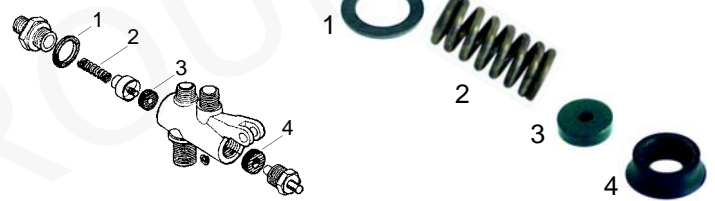

Manometers

Item	Order	Description
1	541234	Manometer, double scale, 1/8"
2	541274	Manometer, 0 - 3 bar

Valves

Item	Order	Description
1	529312	Safety valve, 1,8 bar, 3/8"
2	529316	Safety valve/sealed, 1,8 bar, 3/8"
3	529303	Empty valve, 1/4"
4	529304	Empty valve, 1/4"
5	529349	Cu-gasket, 3/8"
6	529361	Cu-gasket, 1/4"

Level glass

Item	Order	Description
1	529423	Level glass
2	529424	Level glass gasket
3	529409	Pressure washer
4	529425	Level glass spring

Valves

Item	Order	Description
1	529329	Expansion valve, 3/8"
2	529301	Non-return valve, 3/8"

Water inlet valve

Item	Order	Description
1	529514	Water inlet valve assembly
2	111140	Knob

Item	Order	Description
3	528325	Gasket
4	528326	Filter
5	528327	Spring
6	528328	Gasketholder
7	528308	Gasket
8	528330	Shaft gasket

Item	Order	Description
1	528329	Gasket
2	528331	Spring
3	528308	Gasket
4	528332	Shaft gasket

Taps

Item	Order	Description
1	529680	Tap complete, steam/water
2	111141	Knob, steam
3	111142	Knob, water

Taps

Item	Order	Description
4	528308	Gasket, 15 x 4 x 4 mm
5	528333	Gasket
6	528478	O-ring/shaft-