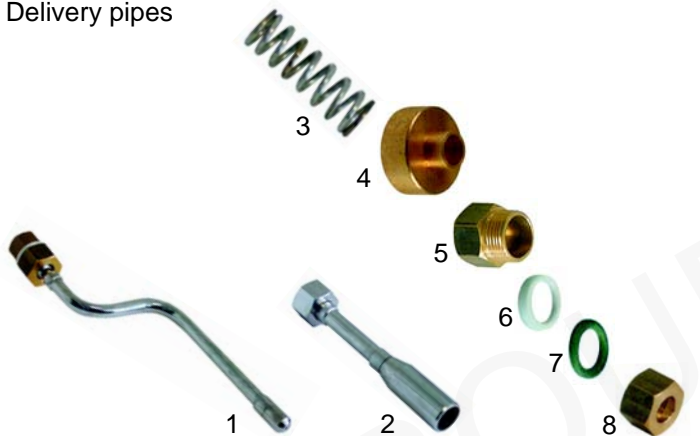

Level glass

Item	Order	Description
1	529423	Level glass
2	529424	Level glass gasket
3	529409	Pressure washer
4	529425	Level glass spring

Valves

Item	Order	Description
1	529329	Expansion valve, 3/8"
2	529301	Non-return valve, 3/8"

Water inlet valve

Item	Order	Description
1	529514	Water inlet valve assembly
2	111140	Knob

Item	Order	Description
3	528325	Gasket
4	528326	Filter
5	528327	Spring
6	528328	Gasketholder
7	528308	Gasket
8	528330	Shaft gasket

Item	Order	Description
1	528329	Gasket
2	528331	Spring
3	528308	Gasket
4	528332	Shaft gasket

Taps

Item	Order	Description
1	529680	Tap complete, steam/water
2	111141	Knob, steam
3	111142	Knob, water

Taps

Item	Order	Description
4	528308	Gasket, 15 x 4 x 4 mm
5	528333	Gasket
6	528478	O-ring/shaft-

Delivery pipes

Item	Order	Description
1	529681	Steam pipe
2	529629	Water pipe/new
3	528335	Spring
4	529731	Pipe cap
5	529733	Pipe upper nut
6	528336	Gasket
7	528222	O-ring (silicon)
8	528337	Union nut

A Drain sump