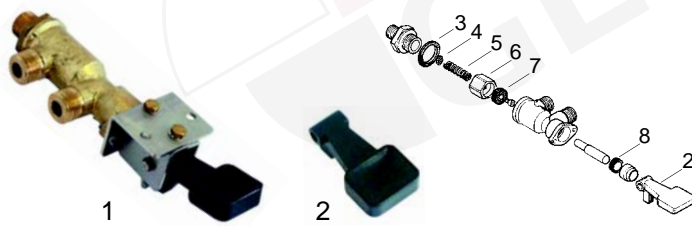

Manometers

Item	Order	Description
1	541234	Manometer, double scale, 1/8"
2	541274	Manometer, 0 - 3 bar

Valves

Item	Order	Description
1	529312	Safety valve, 1,8 bar, 3/8"
2	529316	Safety valve/sealed, 1,8 bar, 3/8"
3	529303	Empty valve, 1/4"
4	529304	Empty valve, 1/4"
5	529349	Cu-gasket, 3/8"
6	529361	Cu-gasket, 1/4"

Level glass

Item	Order	Description
1	529423	Level glass
2	529424	Level glass gasket
3	529409	Pressure washer
4	529425	Level glass spring

Valves

Item	Order	Description
1	529329	Expansion valve, 3/8"
2	529301	Non-return valve, 3/8"

Water inlet valve

Item	Order	Description
1	529514	Water inlet valve assembly
2	111140	Knob

Item	Order	Description
3	528325	Gasket
4	528326	Filter
5	528327	Spring
6	528328	Gasketholder
7	528308	Gasket
8	528330	Shaft gasket

Item	Order	Description
1	528329	Gasket
2	528331	Spring
3	528308	Gasket
4	528332	Shaft gasket

Taps

Item	Order	Description
1	529680	Tap complete, steam/water
2	111141	Knob, steam
3	111142	Knob, water

Taps

Item	Order	Description
4	528308	Gasket, 15 x 4 x 4 mm
5	528333	Gasket
6	528478	O-ring/shaft-