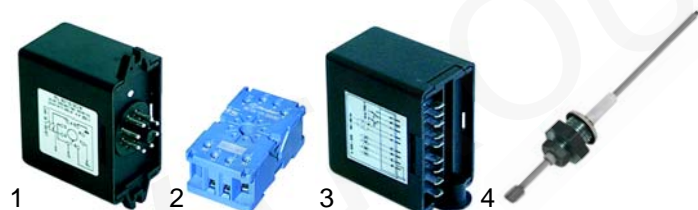

Member of the  **GEV GROUP**

Solenoid valves

Scem/Parker

Item	Order	Description
1	370057	cpl., 3 ways, 230V AC
2	370062	Solenoid square base
3	371029	Magnetic coil, 230V AC

Lucifer

Item	Order	Description
1	370053	cpl., 3 ways, 230V AC
2	370061	Solenoid square base
3	371031	Magnetic coil, 230V AC

ODE

Sirai

Item	Order	Description
1	370203	cpl., 3 ways 230V AC
2	371150	Magnetic coil, 230V AC
3	370168	cpl., 1/8", 2 ways, 230V AC
4	371071	Magnetic coil, 230V AC

Solenoid valve holder

Item	Order	Description
1	528319	Spring
2	528326	Filter
3	528321	Filter holder
4	528486	Jet
5	528323	Solenoid valve holder

Pressure switches/switches

Item	Order	Description
1	541021	Pressure switch
2	520139	Pressure switch membrane
3	346090	Main switch, 32A

Switches

Item	Order	Description
1	346091	Group switch
2	346092	Start push button
3	346093	Stop push button
4	345266	Micro switch

Level controllers

Item	Order	Description
1	400240	Controller/RL 30/1E-2C/8, 230V
2	380137	Base, 8-pole
3	400241	Controller/RL 30/3ES/F, 230V
4	400020	Level probe, 150 mm

Solenoid valve accessories

Item	Order	Description
1	371091	Plug/small
2	371090	Plug/ big
3	371095	O-Ring/viton
4	371100	O-Ring/Silicon