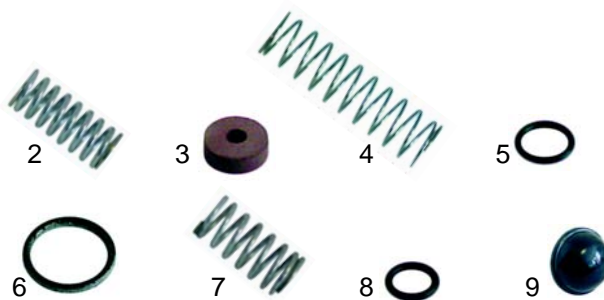

## Valves

Item	Order	Description	OEM
1	529312	Safety valve, 1,8 bar, 3/8"	65000110
2	529316	Safety valve/sealed, 1,8 bar, 3/8"	
3	529303	Empty valve, 1/4"	
4	529304	Empty valve, 1/4"	65000200
5	529349	Cu-gasket, 3/8"	
6	529361	Cu-gasket, 1/4"	

## Level glass

Item	Order	Description	OEM
1	529386	Level glass	35902000
2	528402	O-ring (Viton)	50000115
3	528682	Pressure washer	30100050
4	529397	Pipe upper nut	30100040

## Water inlet valve

Item	Order	Description
1	529561	Water inlet valve

Item	Order	Description	OEM
2	528475	Spring	CTAV7-24
3	528476	Gasket	50000020
4	528392	Spring	CTAV7-21
5	528478	O-ring	50000130
6	528479	Gasket	50010040
7	528480	Spring	OB55000020
8	528396	O-ring	-
9	111093	Button	40000040