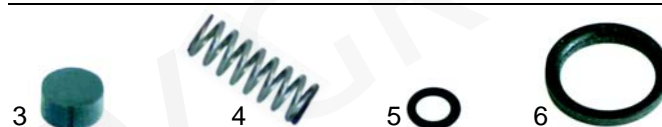

## Water inlet valve

Item	Order	Description
1	529561	Water inlet valve

Item	Order	Description	OEM
2	528475	Spring	CTAV7-24
3	528476	Gasket	50000020
4	528392	Spring	CTAV7-21
5	528478	O-ring	50000130
6	528479	Gasket	50010040
7	528480	Spring	OB55000020
8	528396	O-ring	-
9	111093	Button	40000040

## Drain tap

Item	Order	Description
1	528609	Ablaufwanne Drain tap

## Taps

Item	Order	Description
1	528482	Steam/Water tap, cpl.
2	529534	Knob/cpl.

Item	Order	Description
3	528398	Gasket
4	528484	Spring
5	528485	O-ring
6	528401	Gasket

**Pipes**

Item	Order	Description
1	529820	Steam pipe
1	529821	Steam pipe (stainless steel)
2	529822	Steam pipe
3	528210	Gasket (klingerit)
4	529719	Spring
5	529718	Spring guide
6	529412	O-ring