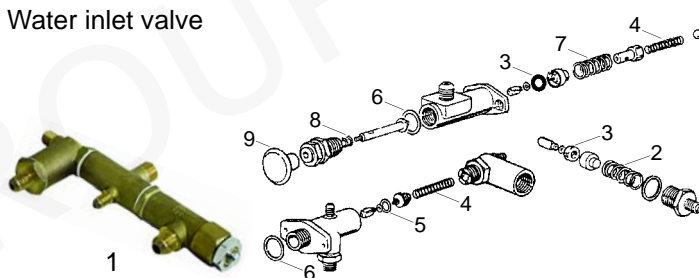

Water inlet valve

Item	Order	Description
1	529561	Water inlet valve