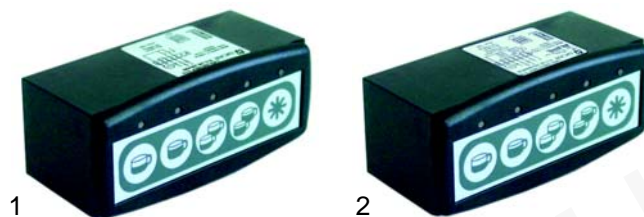

Item	Order	Description	OEM
1	400652	Key push button, Gicar 9.5.28.28	
2	400655	Key push button, Gicar 9.5.28.30	60100020