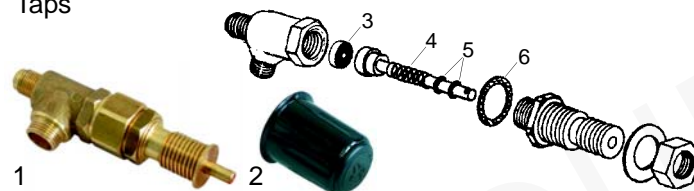

## Level glass

Item	Order	Description	OEM
1	529386	Level glass	35902000
2	528402	O-ring (Viton)	50000115
3	528682	Pressure washer	30100050
4	529397	Pipe upper nut	30100040

## Water inlet valve

Item	Order	Description
1	529561	Water inlet valve

Item	Order	Description	OEM
2	528475	Spring	CTAV7-24
3	528476	Gasket	50000020
4	528392	Spring	CTAV7-21
5	528478	O-ring	50000130
6	528479	Gasket	50010040
7	528480	Spring	OB55000020
8	528396	O-ring	-
9	111093	Button	40000040

## Drain tap

Item	Order	Description
1	528609	Ablaufwanne Drain tap

## Taps

Item	Order	Description
1	528482	Steam/Water tap, cpl.
2	529534	Knob/cpl.

Item	Order	Description
3	528398	Gasket
4	528484	Spring
5	528485	O-ring
6	528401	Gasket

**Pipes**

Item	Order	Description
1	529820	Steam pipe
1	529821	Steam pipe (stainless steel)
2	529822	Steam pipe
3	528210	Gasket (klingerit)
4	529719	Spring
5	529718	Spring guide
6	529412	O-ring