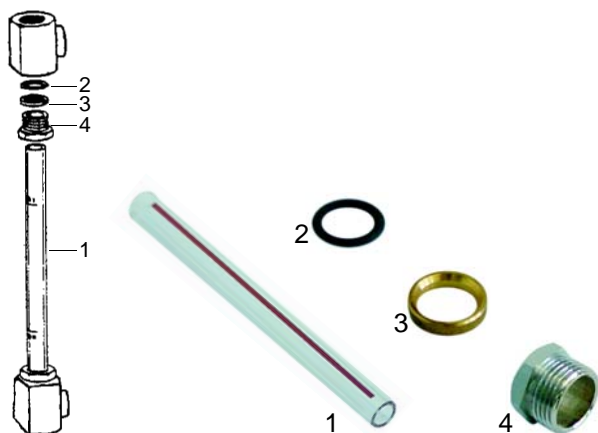

## Manometers

Item	Order	Description	OEM
1	541208	Manometer/double scale	60000050
2	541280	Manometer, 0 - 3 bar	60000065

## Valves

Item	Order	Description	OEM
1	529312	Safety valve, 1,8 bar, 3/8"	65000110
2	529316	Safety valve/sealed, 1,8 bar, 3/8"	
3	529303	Empty valve, 1/4"	
4	529304	Empty valve, 1/4"	65000200
5	529349	Cu-gasket, 3/8"	
6	529361	Cu-gasket, 1/4"	

## Level glass

Item	Order	Description	OEM
1	529386	Level glass	35902000
2	528402	O-ring (Viton)	50000115
3	528682	Pressure washer	30100050
4	529397	Pipe upper nut	30100040