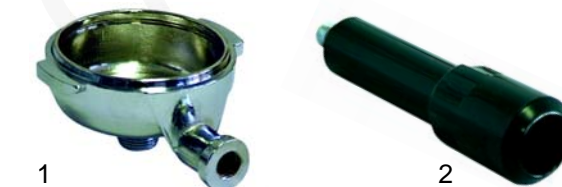

Filter holder

Item	Order	Description	OEM
1	529058	Filter holder M12, 3/8"	75000110
2	529044	Filter holder handle M12	75000105