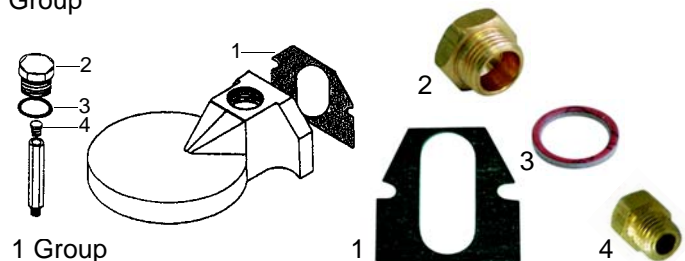

Group

Item	Order	Description	OEM
1	529538	Group gasket	50000010
2	528951	Screw cap	
3	528325	Gasket	50010040
4	528486	Jet	30200020