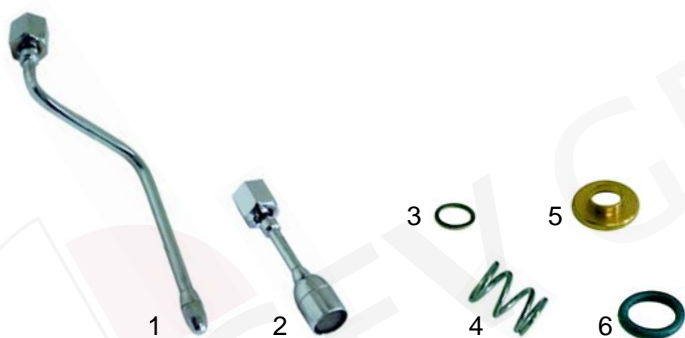

## Water inlet valve

Item	Order	Description
1	529561	Water inlet valve

Item	Order	Description	OEM
2	528475	Spring	CTAV7-24
3	528476	Gasket	50000020
4	528392	Spring	CTAV7-21
5	528478	O-ring	50000130
6	528479	Gasket	50010040
7	528480	Spring	OB55000020
8	528396	O-ring	-
9	111093	Button	40000040

## Drain tap

Item	Order	Description
1	528609	Ablaufwanne Drain tap

## Taps

Item	Order	Description
1	528482	Steam/Water tap, cpl.
2	529534	Knob/cpl.

Item	Order	Description
3	528398	Gasket
4	528484	Spring
5	528485	O-ring
6	528401	Gasket

**Pipes**

Item	Order	Description
1	529820	Steam pipe
1	529821	Steam pipe (stainless steel)
2	529822	Steam pipe
3	528210	Gasket (klingerit)
4	529719	Spring
5	529718	Spring guide
6	529412	O-ring