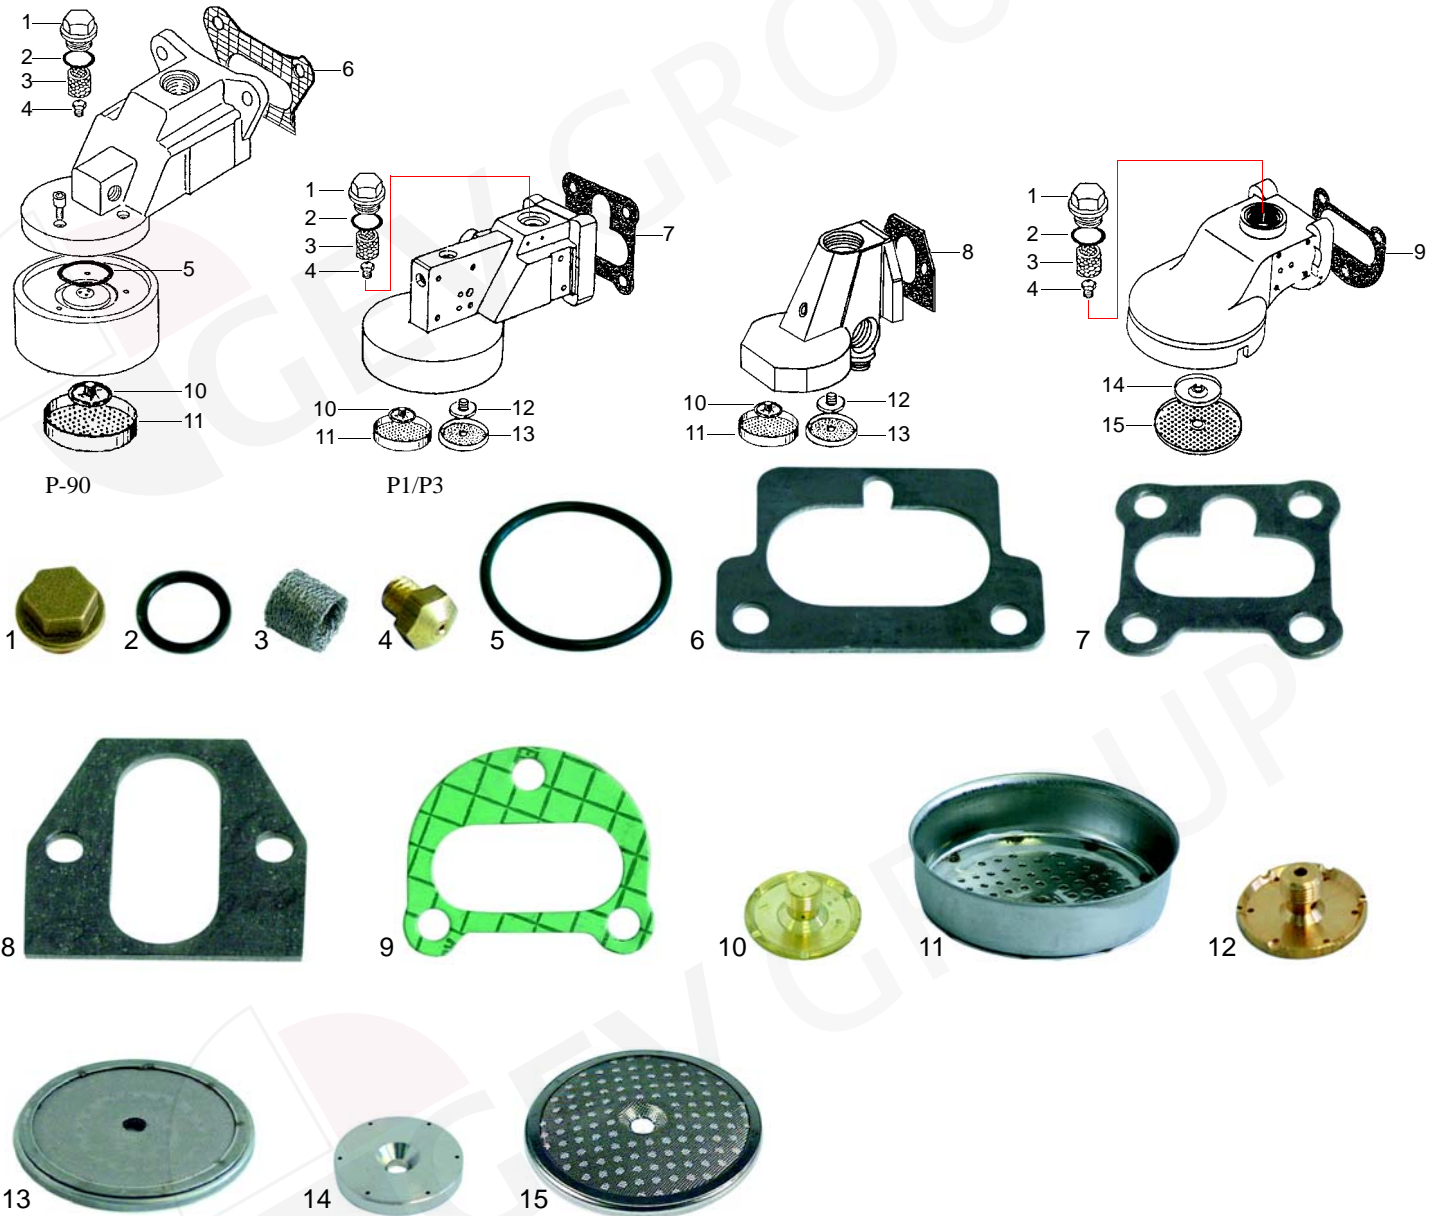

Item	Order	Description
1	528398	Gasket
2	528484	Spring
3	528840	Bush
4	528400	O-ring
5	528401	Gasket

## Group E61

Suitable for Pavoni

no picture!

Item	Order	Description	Item	Order	Description	Item	Order	Description
1	528519	End cap	12	528528	Bush	22	528475	Spring
2	528520	Cu-gasket	13	528494	Gasket, 13 x 4 x 4 mm	23	529360	Cu-gasket
3	528521	Spring	14	528529	Washer	24	528537	Perlator
4	528522	Washer	15	528530	Hat nut, 11 mm	25	528538	Drain end part
5	528326	Filter	16	528524	Gasket (teflon)	26	528539	Shaft, eccentric
6	528321	Bush	17	528531	Hat nut, 12mm	27	528495	Gasket
7	528486	Jet	18	528532	Srew/long, infusion	28	528541	Bush
8	528523	Trumpet	19	528533	Spring	29	528542	Spring
9	528525	O-ring	20	528534	Connector	30	528543	Lever
10	528526	Spring	21	528535	Hat nut	31	111036	Handle
11	528527	Shaft						

Group

Item	Order	Description	Item	Order	Description	Item	Order	Description
1	528316	End cap	6	528141	Group gasket	11	529080	Shower
2	528251	O-ring	7	528842	Group gasket	12	528845	Dispersion
3	528317	Filter	8	528943	Group gasket	13	529085	Shower
4	528176	Jet	9	528844	Group gasket	14	528846	Dispersion
5	528178	Bell O-ring	10	529081	Dispersion	15	529144	Shower

## Spouts

Item	Order	Description	Item	Order	Description
1	529002	3/8", 1 way, straight/short	5	529004	3/8", 1 way, curved/closed
2	529001	3/8", 1 way, straight/long	6	529008	3/8", 2 ways, distance 44mm
3	529005	3/8", 1 way, curved/short	7	529007	3/8", 2 ways, distance 55mm/short
4	529003	3/8", 1 way, curved/long	8	529006	3/8", 2 ways, distance 55mm/long