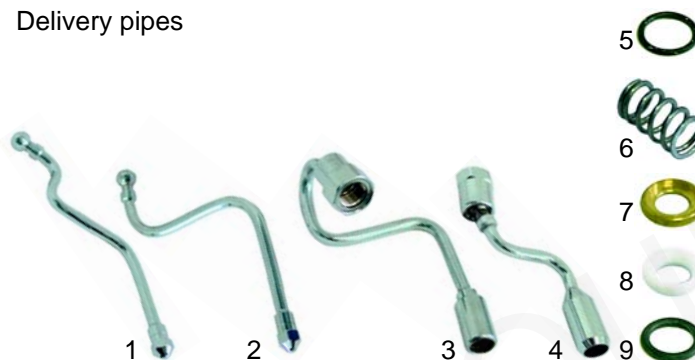

## Water inlet valve

Item	Order	Description
1	529690	Water inlet valve/cpl.
2	111015	Knob

Item	Order	Description
3	528640	O-ring
4	528835	Spring
5	528836	Gasket
6	528815	O-ring

## Taps

Item	Order	Description
1	529693	Steam/Water tap/cpl.
1	529694	Steam/Water tap/cpl. (chromium-plate)
2	111135	Knob (P1/P3)
3	111136	Knob (P6)
4	111137	Symbol/steam
5	111138	Symbol/water

Item	Order	Description
1	528422	Ball (stainless steel)
2	528837	Spring
3	528475	Spring
4	528641	Gasket
5	528325	Gasket
6	528838	Cu-gasket
7	528839	Gasket
8	528400	O-ring

## Delivery pipes

Item	Order	Description
1	529695	Steam pipe (P1)
2	529696	Steam pipe (P3 - P6)
3	529697	Water pipe (P1)
4	529698	Water pipe (P3 - P6)
5	528225	Gasket
6	529737	Spring
7	529736	Bush
8	528224	Gasket (teflon)
9	528223	O-ring