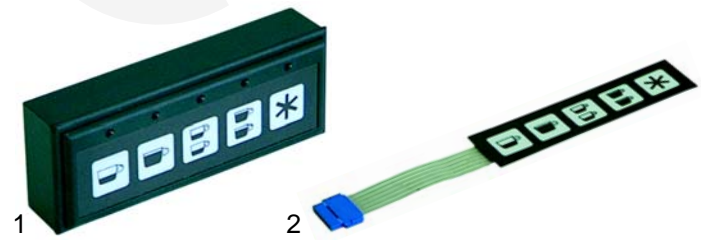

Key push buttons

Item	Order	Description
1	400378	Key push button/cpl.
2	400334	Push button panel