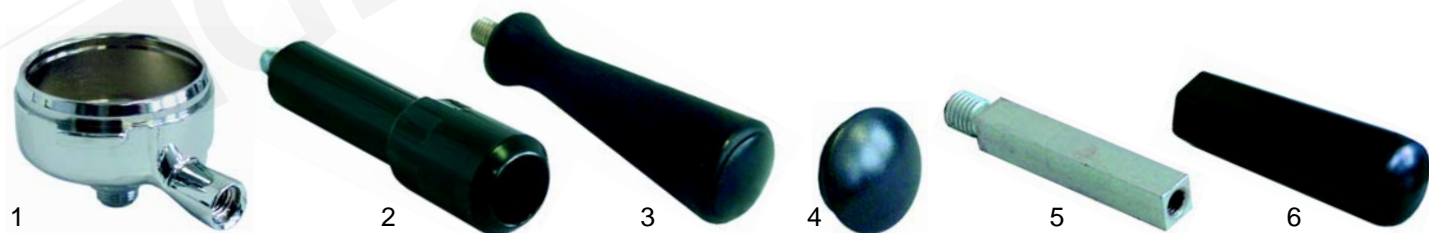

Filter holder

Item	Order	Description	Item	Order	Description	Item	Order	Description
1	529034	Filter holder, 3/8", M10	3	529167	Filter holder handle, M12	5	529048	Extension
2	529044	Filter holder handle, M12	4	529206	Handle/cap	6	529105	Filter holder handle