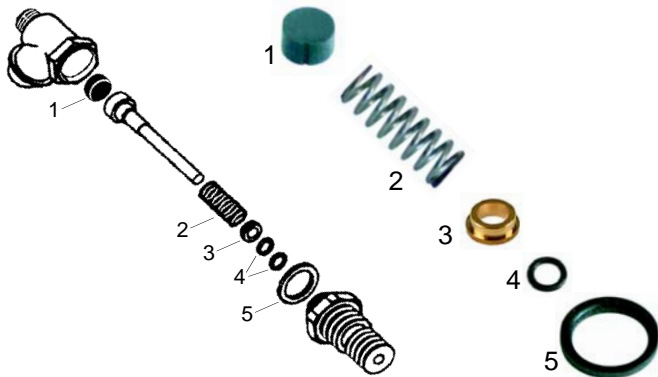

## Taps

Item	Order	Description
1	529693	Steam/Water tap/cpl.
1	529694	Steam/Water tap/cpl. (chromium-plate)
2	111135	Knob (P1/P3)
3	111136	Knob (P6)
4	111137	Symbol/steam
5	111138	Symbol/water

Item	Order	Description
1	528422	Ball (stainless steel)
2	528837	Spring
3	528475	Spring
4	528641	Gasket
5	528325	Gasket
6	528838	Cu-gasket
7	528839	Gasket
8	528400	O-ring

## Delivery pipes

Item	Order	Description
1	529695	Steam pipe (P1)
2	529696	Steam pipe (P3 - P6)
3	529697	Water pipe (P1)
4	529698	Water pipe (P3 - P6)
5	528225	Gasket
6	529737	Spring
7	529736	Bush
8	528224	Gasket (teflon)
9	528223	O-ring

## Taps, pipes

Item	Order	Description	Model	OEM
1	529823	Steam/Water tap/cpl.		
1	529824	Steam/Water tap/cpl. (chromium-plate)		
2	111016	Knob		
3	528762	Cotter		
4	111017	Cap/water		
5	111018	Cap/steam		

## Delivery pipes

Item	Order	Description	Model	OEM
1	529825	Steam pipe (L, M, S, V)		
2	529826	Water pipe (L, M, S, V)		
3	528841	Nipple (M, V)		
4	529737	Spring		
5	510302	O-ring		
6	529736	Bush		
7	528224	Gasket (teflon)		