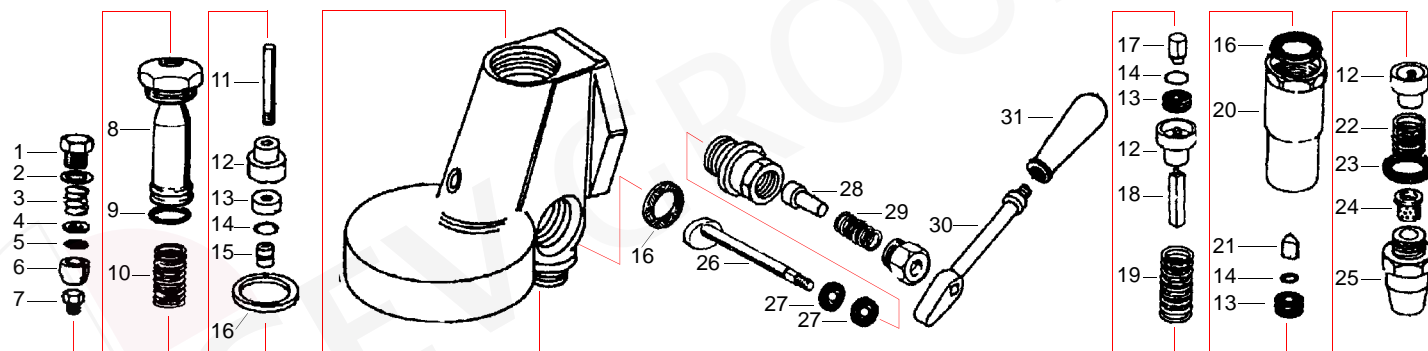

Group E61

Suitable for Pavoni

no picture!

Item	Order	Description	Item	Order	Description	Item	Order	Description
1	528519	End cap	12	528528	Bush	22	528475	Spring
2	528520	Cu-gasket	13	528494	Gasket, 13 x 4 x 4 mm	23	529360	Cu-gasket
3	528521	Spring	14	528529	Washer	24	528537	Perlator
4	528522	Washer	15	528530	Hat nut, 11 mm	25	528538	Drain end part
5	528326	Filter	16	528524	Gasket (teflon)	26	528539	Shaft, eccentric
6	528321	Bush	17	528531	Hat nut, 12mm	27	528495	Gasket
7	528486	Jet	18	528532	Srew/long, infusion	28	528541	Bush
8	528523	Trumpet	19	528533	Spring	29	528542	Spring
9	528525	O-ring	20	528534	Connector	30	528543	Lever
10	528526	Spring	21	528535	Hat nut	31	111036	Handle
11	528527	Shaft