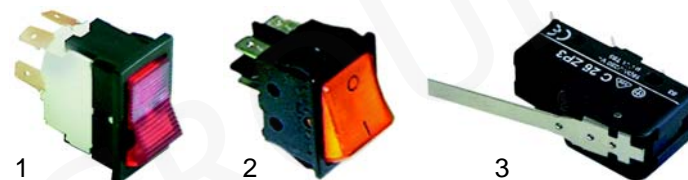

## Pressure switches, switches

Item	Order	Description
1	541021	Pressure switch
2	345147	Main switch, 2 positions

## Switches

Item	Order	Description
1	346014	Switch, 25 A, 2 position
2	346123	Switch, 16 A, 3 positions

Item	Order	Description	Socket dim.
1	346074	Switch, 2 poles	35 x 20mm
2	301002	Switch, 2 poles	30 x 22mm
3	345269	Microswitch	-

## Level controller

Item	Order	Description
1	400019	Level controller (RL30/1E-2C/F), 230V
2	400020	Level probe, 150mm