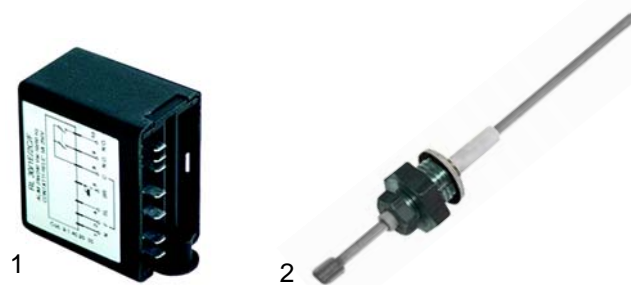

## Pressure switches, switches

Item	Order	Description
1	541021	Pressure switch
2	345147	Main switch, 2 positions

## Switches

Item	Order	Description
1	346014	Switch, 25 A, 2 position
2	346123	Switch, 16 A, 3 positions

Item	Order	Description	Socket dim.
1	346074	Switch, 2 poles	35 x 20mm
2	301002	Switch, 2 poles	30 x 22mm
3	345269	Microswitch	-

## Level controller

Item	Order	Description
1	400019	Level controller (RL30/1E-2C/F), 230V
2	400020	Level probe, 150mm