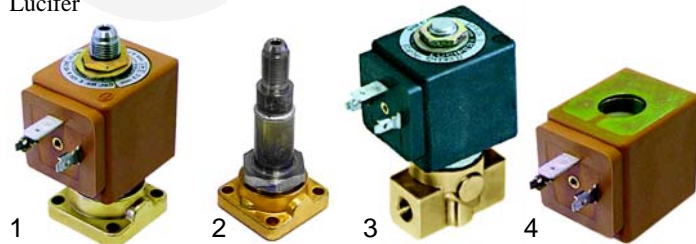

## Solenoid valves

Scem/Parker

Item	Order	Description
1	370057	cpl., 3 ways, 230V AC
2	370062	Solenoid square base
3	370206	cpl., 2 ways, 1/8", 230V AC
4	371029	Magnetic coil, 230V AC

Lucifer

Item	Order	Description
1	370053	cpl., 3 ways, 230V AC
2	370061	Solenoid square base
3	370072	cpl., 1/8", 2 ways, 230V AC
4	371031	Magnetic coil, 230V AC