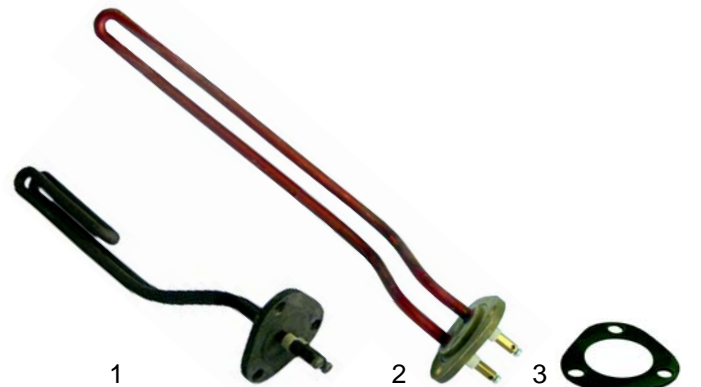

Item	Order	Description
1	417061	1 groups, 950W, 230V
2	417133	2 groups, 1300W, 230V
3	528023	Gasket