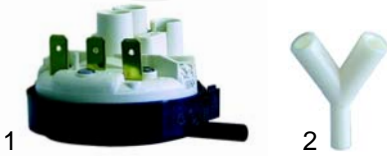

Pressure switches

Item	Order	Description	Model	OEM
1	541017	40/ 20	Ambra, Sveltina, F_, R_, 024, 030, 250, 600, 700	905270
1	541168	90/ 35	E40, E45, E50, V40, V45, V50, 800, 900, 1000, 1300, 1300S	905275
1	541169	160/ 30	LP_	905276
2	541109	Y-piece		905423