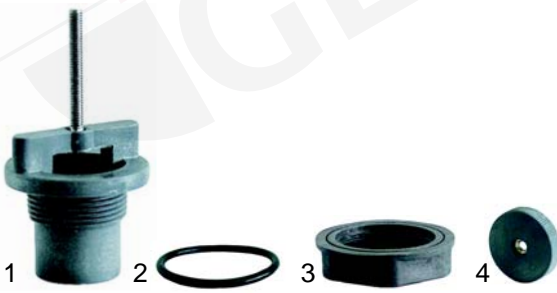

Item	Order	Description	Model	OEM
1	519215	drain fitting		905380
2	519179	O-ring	Ambra, Sveltina, R_,	904380
3	519055	nut	F_, 024, 030, 250	902080
4	519083	lock nut		902850