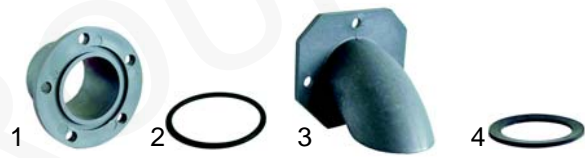

Item	Order	Description	Model	OEM
1	519037	inlet fitting	1000, 1300S	901653
2	519185	O-ring		904395
3	519333	back flow connection	1000, 1300S, LP_	TR0977
4	519359	gasket		TR0189