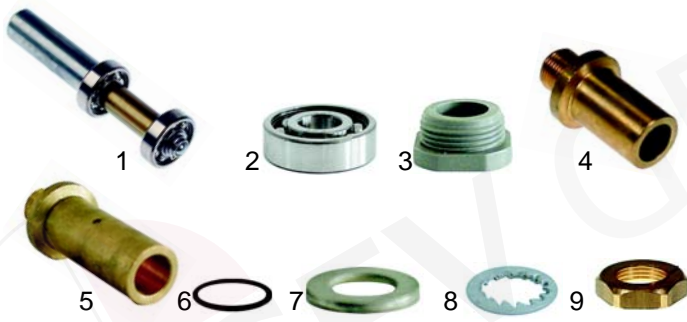

Page 10

Electrical components

Page 10

Dosing pumps

Page 14

Heating elements and boilers

Page 14

Pumps and components

## Wash and rinse systems

Item	Order	Description	Model	OEM
1	519350	basket turn table bearing, compl.	Ambra, R20, R20A, R23A, R21A, 250	900011
2	519048	ball bearing		901970
3	519084	groove nut		902860
4	519213	holder, 40 mm	R20, R2017	905349
5	519252	holder, 60 mm	Ambra, R23A, R29A, 250	906350
6	519175	O-ring		904330
7	519242	washer	Ambra, R20, R20A, R23A, R21A, 250	906060
8	519234	star washer		905900
9	519057	nut, 3/8"		902100