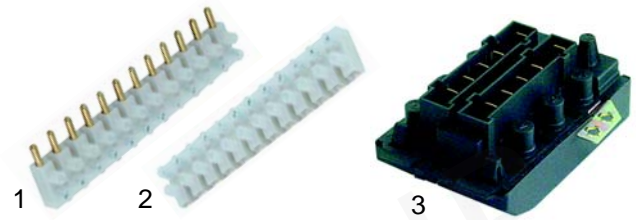

Item	Order	Description	Model	OEM
1	519361	contact strip, 12-pole	Ambra, E45,	904200
2	519360	slide-on receptacle, 12-pole	E50, V45, V50, 250, 600, 700, 800, 900	904170
3	550489	6-pole	600, 700, 800	904171