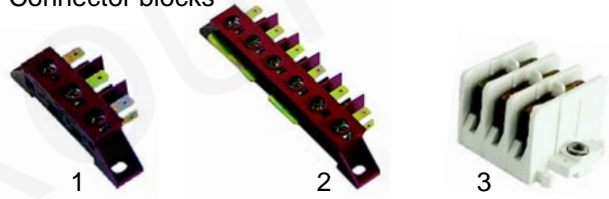

## Connector blocks

Item	Order	Description	Model	OEM
1	380403	3 changeover/ 230V AC	universal	905474 905475
2	380139	2 changeover/ 230V AC	1000, 1300, 1300S	905476
3	380239	3 NO + 1 NC, 230V AC, 20 A (AC1)	E45, E50, V40, V50, 600, 700, 800, 900	907041