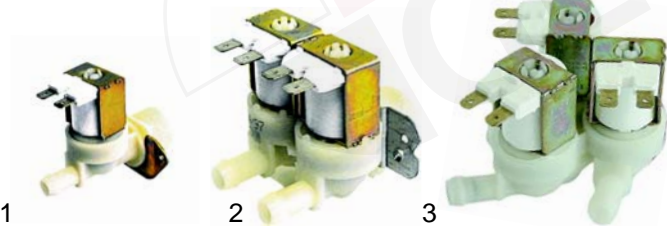

Solenoid valves

Item	Order	Description	Model	OEM
1	370017	single, 230V AC	Ambra, Sveltina, 024, 030, 250, E_, V_, 600, 700, 800, 900, 1000, 1300, 1300S	902390
2	370021	double, 230V AC	Ambra, 250, F_, R_	902400
3	370250	triple, 230V AC	Ambra, 250, F_A, R_A	902410