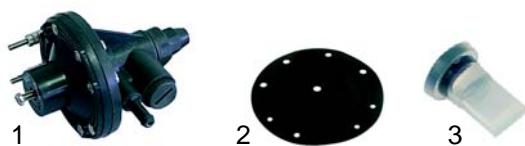

Dosing pumps

Item	Order	Description	Model	OEM
1	361015	dosing pump Germac		902203
2	361132	membrane		
3	510298	non-return valve