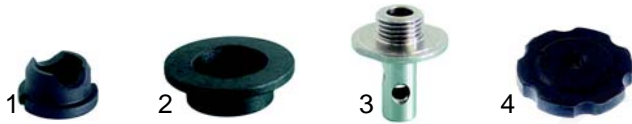

Item	Order	Description	Model	OEM
1	519030	bush (wash arm)		900513
2	519032	bush (rinse arm), old series		900520
3	519199	rinse arm spindle	600 (old) 700 (old)	904760
4	519085	lock screw		902880