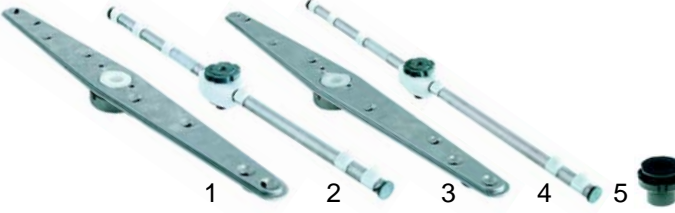

Item	Order	Description	Model	OEM
1	519109	wash arm, compl.		903106
			E45, V45, 600	902907
2	519105	rinse arm, compl.		903016
3	519110	wash arm, compl.		903107
			E50, V50, 700, 800, 900, 1000	902908
4	519106	rinse arm, compl.		903017
5	519165	wash arm bearing, compl.		904277