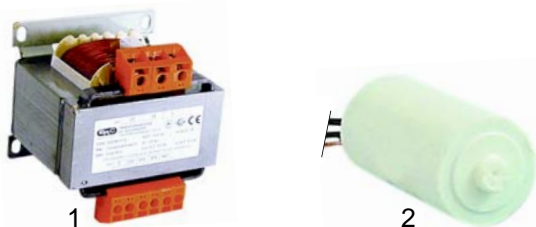

Item	Order	Description	Model	OEM
1	400914	transformer, 160VA, 230V, 24 - 28 V AC	LP_	TR0410
2	365049	interference suppression filter		902105