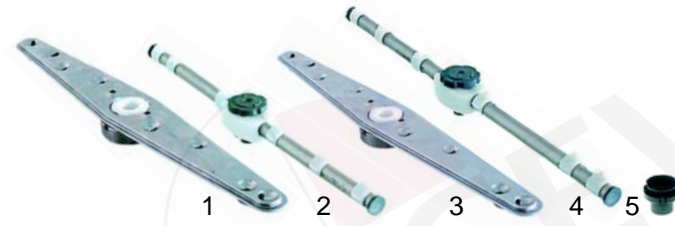

Item	Order	Description	Model	OEM
1	519107	wash arm, compl.	Sveltina, F19, F19A, F22, F22A, F28A	903104
				902905
2	519101	rinse arm, compl.		903009
3	519108	wash arm, compl.	F27A, 024, 030, E40, V40	903105
				902906
4	519104	rinse arm, compl.		903015
5	519165	wash arm bearing, compl.		904277