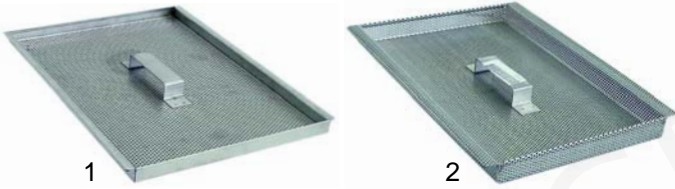

Item	Order	Description	Model	OEM
1	519072	235 x 325 mm	800, 900	902631
2	519074	235 x 310 mm	1000	902646