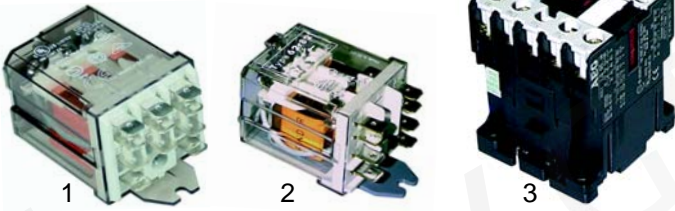

## Connector blocks

Item	Order	Description	Model	OEM
1	380403	3 changeover/ 230V AC	universal	905474 905475
2	380139	2 changeover/ 230V AC	1000, 1300, 1300S	905476
3	380239	3 NO + 1 NC, 230V AC, 20 A (AC1)	E45, E50, V40, V50, 600, 700, 800, 900	907041