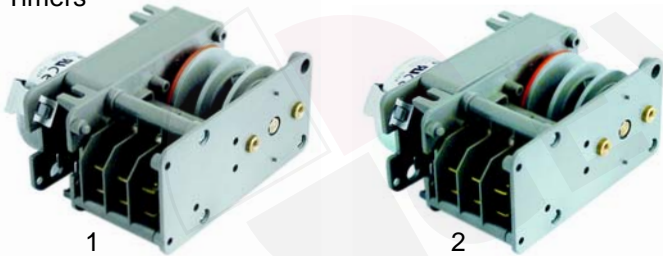

Timers

Item	Order	Description	Model	OEM
1	360231	120°, 3 cams	Sveltina, 024.03, R_, F_, V40, E40, E45, E50	907172
2	360244	20°, 3 cams, regeneration	R_A, F_A	907173