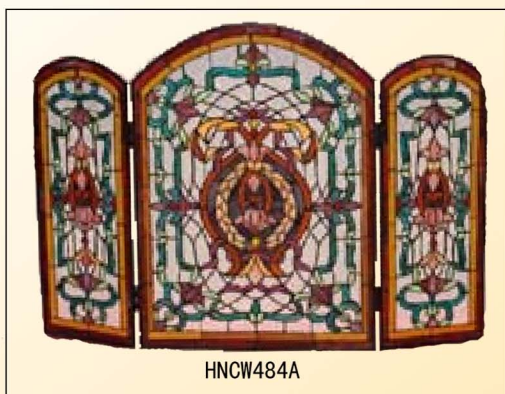

Vitro Fireplace Screens & Fireplace Accessory

Dimensions: Center panel size: 50cm(L)*53cm(H)
Side panel size: 25cm(L)*50cm(H) *2pcs

Vitro Fireplace Screens

Dimensions: Center panel size: 50cm (L) * 53cm (H)
Side panel size: 25cm (L) * 50cm (H) * 2pcs

Vitro Fireplace Screens

HNCPA342388

HNCPA27C271

HNCPA2700374

HNCPA34C238

HNCPA27C408

HNCPA27C349

HNCPA27C394

HNCPA27C363

Dimensions: Center panel size: 50cm(L)*53cm(H)
Side panel size: 25cm(L)*50cm(H)*2pcs

Vitro Fireplace Screens

HNCPA27C407

HNCPA2700085A

Dimensions: Center panel size: 50cm (L) * 53cm (H)
Side panel size: 25cm (L) * 50cm (H) * 2pcs

Fireplace Accessory

HNGSC311261A/S/SB

SC311261B

Description: Total height: 29"
Portrait height: 21"
Tool height: 18"

Contact Details: