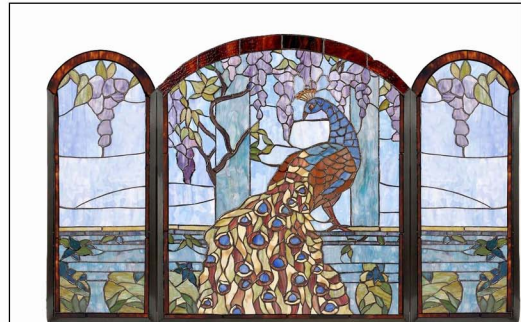

HNCPA27C271