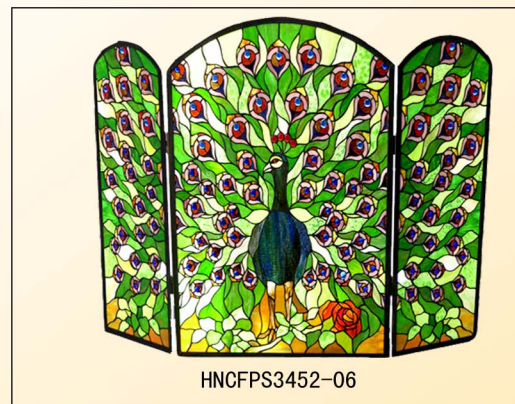

Vitro Fireplace Screens & Fireplace Accessory

Dimensions: Center panel size: 50cm(L)*53cm(H)
Side panel size: 25cm(L)*50cm(H) *2pcs

Vitro Fireplace Screens

Dimensions: Center panel size: 50cm (L) * 53cm (H)
Side panel size: 25cm (L) * 50cm (H) * 2pcs

HNCPA27C363

Dimensions: Center panel size: 50cm(L)*53cm(H)
Side panel size: 25cm(L)*50cm(H)*2pcs

Vitro Fireplace Screens

HNCPA27C407

HNCPA2700085A

Dimensions: Center panel size: 50cm (L) * 53cm (H)
Side panel size: 25cm (L) * 50cm (H) * 2pcs

Fireplace Accessory

HNGSC311261A/S/SB

SC311261B

Description: Total height: 29"
Portrait height: 21"
Tool height: 18"

Contact Details: