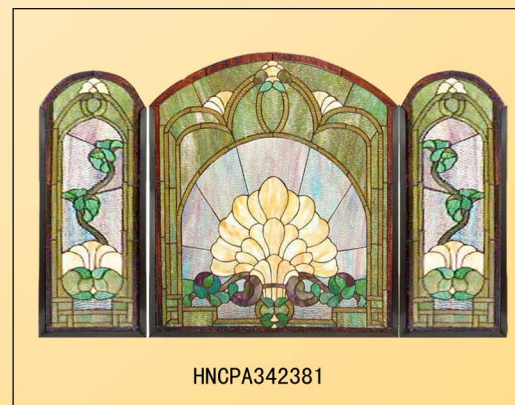

Vitro Fireplace Screens & Fireplace Accessory

Dimensions: Center panel size: 50cm(L)*53cm(H)
Side panel size: 25cm(L)*50cm(H) *2pcs

Vitro Fireplace Screens

Dimensions: Center panel size: 50cm (L) * 53cm (H)
Side panel size: 25cm (L) * 50cm (H) * 2pcs

HNCPA27C363

Dimensions: Center panel size: 50cm(L)*53cm(H)
Side panel size: 25cm(L)*50cm(H)*2pcs

Vitro Fireplace Screens

HNCPA27C407

HNCPA2700085A

Dimensions: Center panel size: 50cm (L) * 53cm (H)
Side panel size: 25cm (L) * 50cm (H) * 2pcs