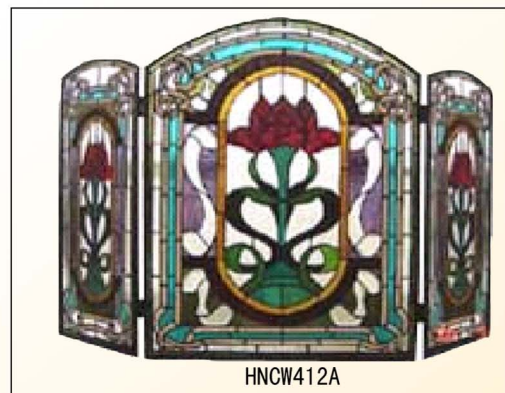

Vitro Fireplace Screens & Fireplace Accessory

Dimensions: Center panel size: 50cm(L)*53cm(H)
Side panel size: 25cm(L)*50cm(H) *2pcs

Vitro Fireplace Screens

Dimensions: Center panel size: 50cm (L) * 53cm (H)
Side panel size: 25cm (L) * 50cm (H) * 2pcs

HNCPA27C363

Dimensions: Center panel size: 50cm(L)*53cm(H)
Side panel size: 25cm(L)*50cm(H)*2pcs

Vitro Fireplace Screens

HNCPA27C407

HNCPA2700085A

Dimensions: Center panel size: 50cm (L) * 53cm (H)
Side panel size: 25cm (L) * 50cm (H) * 2pcs