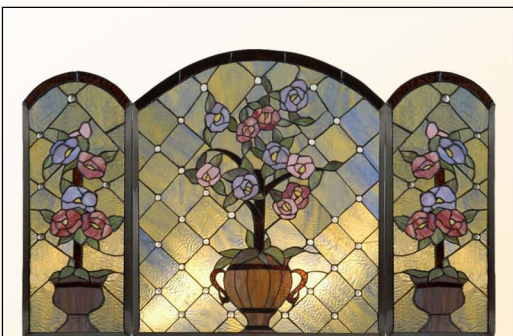

HNCPA27C408