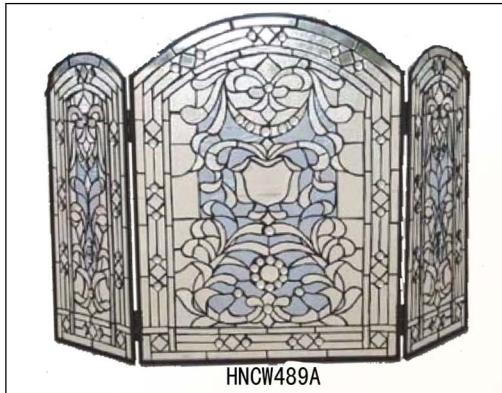

Vitro Fireplace Screens & Fireplace Accessory

Dimensions: Center panel size: 50cm(L)*53cm(H)
Side panel size: 25cm(L)*50cm(H) *2pcs

Vitro Fireplace Screens

Dimensions: Center panel size: 50cm (L) * 53cm (H)
Side panel size: 25cm (L) * 50cm (H) * 2pcs

Vitro Fireplace Screens

HNCPA342388

HNCPA27C271

HNCPA2700374

HNCPA34C238

HNCPA27C408

HNCPA27C349

HNCPA27C394

HNCPA27C363

Dimensions: Center panel size: 50cm(L)*53cm(H)
Side panel size: 25cm(L)*50cm(H)*2pcs

Vitro Fireplace Screens

HNCPA27C407

HNCPA2700085A

Dimensions: Center panel size: 50cm (L) * 53cm (H)
Side panel size: 25cm (L) * 50cm (H) * 2pcs

Fireplace Accessory

HNGSC311261A/S/SB

SC311261B

Description: Total height: 29"
Portrait height: 21"
Tool height: 18"

Contact Details: