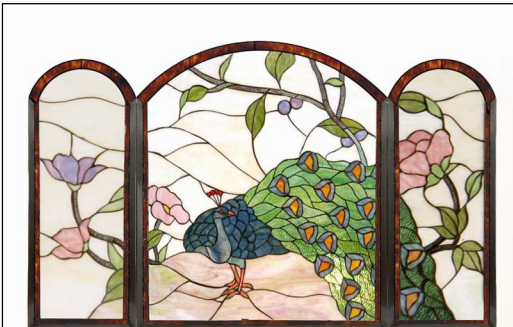

HNCPA2700374