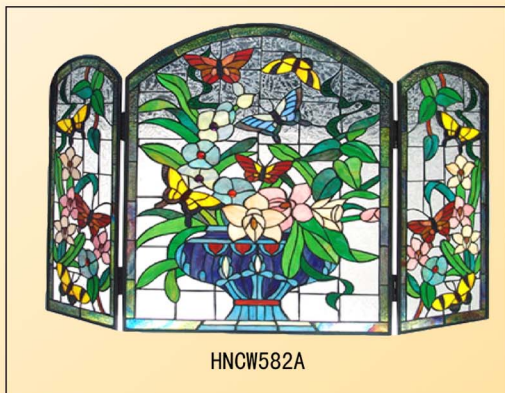

Vitro Fireplace Screens & Fireplace Accessory

Dimensions: Center panel size: 50cm(L)*53cm(H)
Side panel size: 25cm(L)*50cm(H) *2pcs

Vitro Fireplace Screens

Dimensions: Center panel size: 50cm (L) * 53cm (H)
Side panel size: 25cm (L) * 50cm (H) * 2pcs

HNCPA27C363

Dimensions: Center panel size: 50cm(L)*53cm(H)
Side panel size: 25cm(L)*50cm(H)*2pcs

Vitro Fireplace Screens

HNCPA27C407

HNCPA2700085A

Dimensions: Center panel size: 50cm (L) * 53cm (H)
Side panel size: 25cm (L) * 50cm (H) * 2pcs