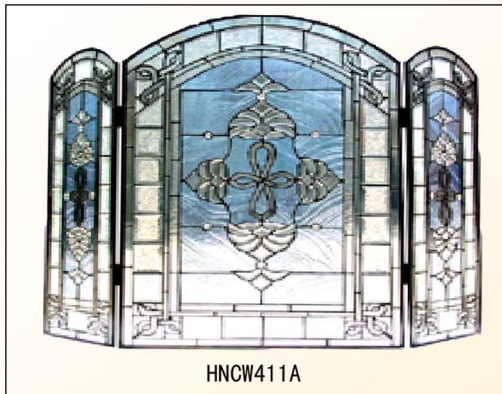

Vitro Fireplace Screens & Fireplace Accessory

Dimensions: Center panel size: 50cm(L)*53cm(H)
Side panel size: 25cm(L)*50cm(H) *2pcs

Vitro Fireplace Screens

Dimensions: Center panel size: 50cm (L) * 53cm (H)
Side panel size: 25cm (L) * 50cm (H) * 2pcs

HNCPA27C363

Dimensions: Center panel size: 50cm(L)*53cm(H)
Side panel size: 25cm(L)*50cm(H)*2pcs

Vitro Fireplace Screens

HNCPA27C407

HNCPA2700085A

Dimensions: Center panel size: 50cm (L) * 53cm (H)
Side panel size: 25cm (L) * 50cm (H) * 2pcs