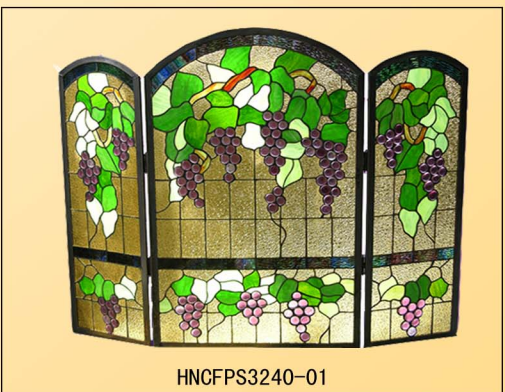

Vitro Fireplace Screens & Fireplace Accessory

Dimensions: Center panel size: 50cm(L)*53cm(H)
Side panel size: 25cm(L)*50cm(H) *2pcs

Vitro Fireplace Screens

Dimensions: Center panel size: 50cm (L) * 53cm (H)
Side panel size: 25cm (L) * 50cm (H) * 2pcs

HNCPA27C363

Dimensions: Center panel size: 50cm(L)*53cm(H)
Side panel size: 25cm(L)*50cm(H)*2pcs

Vitro Fireplace Screens

HNCPA27C407

HNCPA2700085A

Dimensions: Center panel size: 50cm (L) * 53cm (H)
Side panel size: 25cm (L) * 50cm (H) * 2pcs