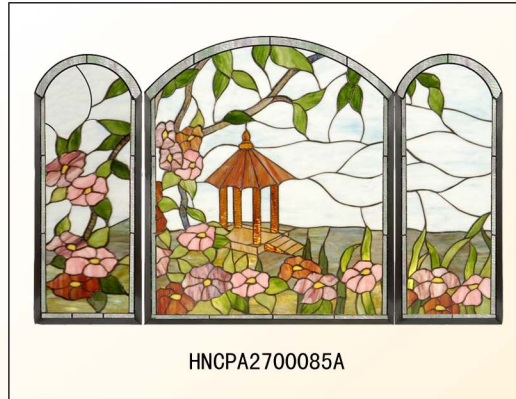

Vitro Fireplace Screens & Fireplace Accessory

Dimensions: Center panel size: 50cm(L)*53cm(H)
Side panel size: 25cm(L)*50cm(H) *2pcs

Vitro Fireplace Screens

Dimensions: Center panel size: 50cm (L) * 53cm (H)
Side panel size: 25cm (L) * 50cm (H) * 2pcs

Vitro Fireplace Screens

HNCPA342388

HNCPA27C271

HNCPA2700374

HNCPA34C238

HNCPA27C408

HNCPA27C349

HNCPA27C394

HNCPA27C363

Dimensions: Center panel size: 50cm(L)*53cm(H)
Side panel size: 25cm(L)*50cm(H)*2pcs

Vitro Fireplace Screens

HNCPA27C407

HNCPA2700085A

Dimensions: Center panel size: 50cm (L) * 53cm (H)
Side panel size: 25cm (L) * 50cm (H) * 2pcs

Fireplace Accessory

HNGSC311261A/S/SB

SC311261B

Description: Total height: 29"
Portrait height: 21"
Tool height: 18"

Contact Details: