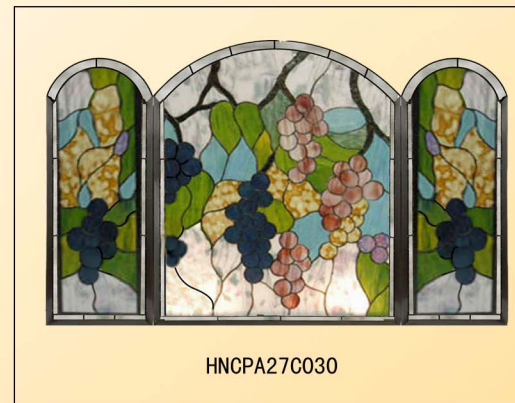

Vitro Fireplace Screens & Fireplace Accessory

Dimensions: Center panel size: 50cm(L)*53cm(H)
Side panel size: 25cm(L)*50cm(H) *2pcs

Vitro Fireplace Screens

Dimensions: Center panel size: 50cm (L) * 53cm (H)
Side panel size: 25cm (L) * 50cm (H) * 2pcs

Vitro Fireplace Screens

HNCPA342388

HNCPA27C271

HNCPA2700374

HNCPA34C238

HNCPA27C408

HNCPA27C349

HNCPA27C394

HNCPA27C363

Dimensions: Center panel size: 50cm(L)*53cm(H)
Side panel size: 25cm(L)*50cm(H)*2pcs

Vitro Fireplace Screens

HNCPA27C407

HNCPA2700085A

Dimensions: Center panel size: 50cm (L) * 53cm (H)
Side panel size: 25cm (L) * 50cm (H) * 2pcs