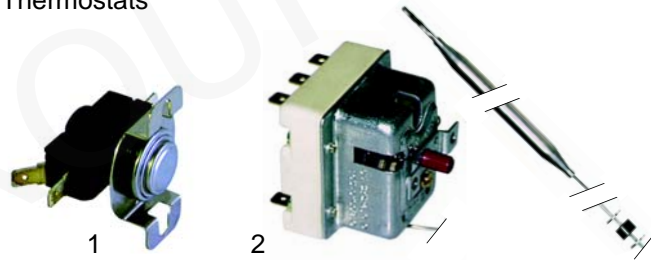

Item	Order	Description	Model	OEM
1	390232	55 °C, contact thermostat		3267220
2	375209	140 °C, safety thermostat		3267260