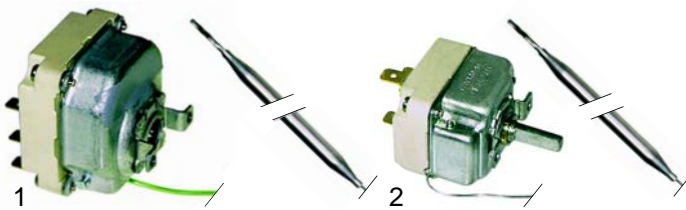

Item	Order	Description	Model	OEM
1	375210	30 - 90 °C, 3-pole		3267240
2	375211	80 - 90 °C, 1-pole		3267320

Micro switches