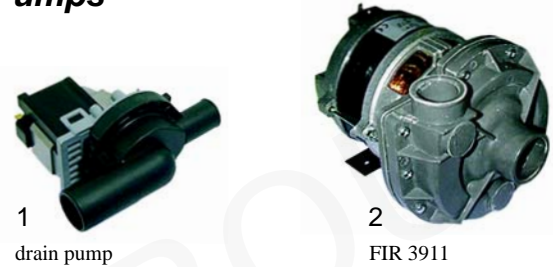

Pumps

Item	Order	Description	Model	OEM
1	500210	34W, 230V		
2	500038	0,75 HP, 230 V