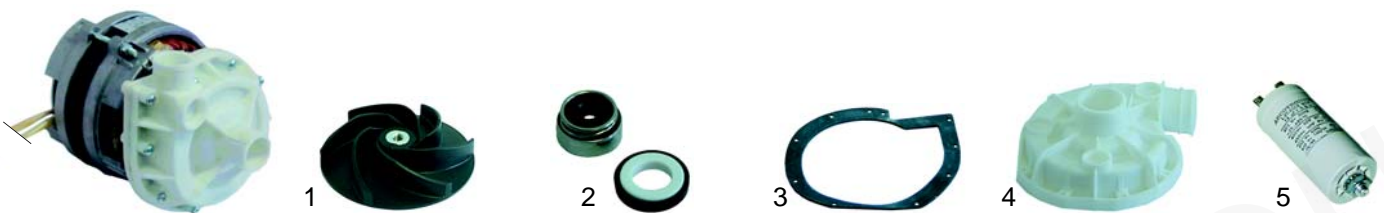

Order	Pumps OEM	1 Impellor Order	1 Impellor OEM	2 Mechanical seal Order	2 Mechanical seal OEM	3 Housing gasket Order	3 Housing gasket OEM	4 Pump cover Order	4 Pump cover OEM	5 Capacitor Order	5 Capacitor OEM
500038		510610		510692		521702		521507		365015