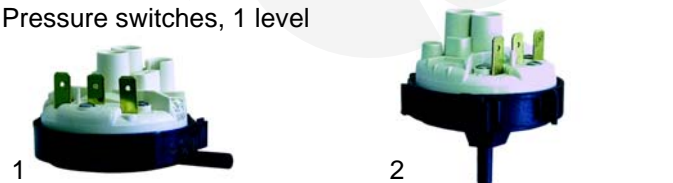

## Electrical components

Switches, lamps

Item	Order	Description	Model	OEM
1	300085	program switch		
2	300086	program switch		

Item	Order	Description	Model	OEM
1	300083	main switch		3168180
2	300082	program switch		3168190
3	359262	socket, 12mm		3109060
4	359132	signal element, 230 V		

Timers

Item	Order	Description	Model	OEM
1	360120	180°, 5 cams		3406030
2	360121	50°/80°/120°, 8 cam		3406040
2	360122	50°/80°/120°, 8 cam		3406050
3	360076	180°	LS16D, LS311D	512069300

Pressure switches, 1 level

Item	Order	Description	Model	OEM
1	541046	45/20		3283010
1	541047	340/200		3283030
2	541050	50/30		3609 3281000

Pressure switches, 2 levels

Item	Order	Description	Model	OEM
1	541038	45/20, 95/70		3283020