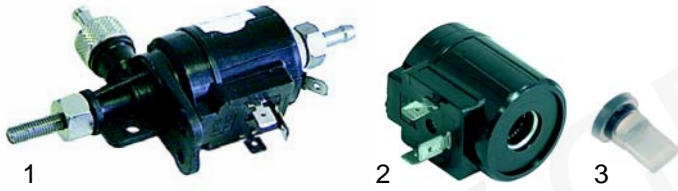

Dosing pumps

Item	Order	Description	Model	OEM
1	361004	dosing pump		3485000, 4166
2	361113	solenoid coil		
3	510298	valve