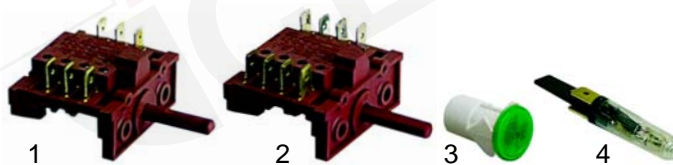

## Electrical components

Switches, lamps

Item	Order	Description	Model	OEM
1	300085	program switch		
2	300086	program switch		

Item	Order	Description	Model	OEM
1	300083	main switch		3168180
2	300082	program switch		3168190
3	359262	socket, 12mm		3109060
4	359132	signal element, 230 V		

Timers

Item	Order	Description	Model	OEM
1	360120	180°, 5 cams		3406030
2	360121	50°/80°/120°, 8 cam		3406040
2	360122	50°/80°/120°, 8 cam		3406050
3	360076	180°	LS16D, LS311D	512069300

Pressure switches, 1 level