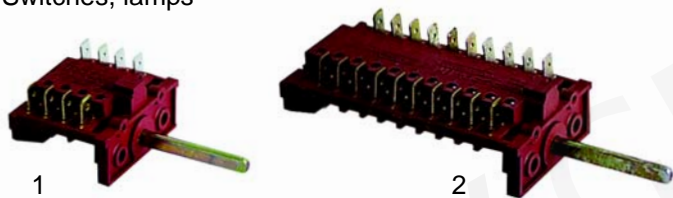

## Electrical components

Switches, lamps

Item	Order	Description	Model	OEM
1	300085	program switch		
2	300086	program switch		

Item	Order	Description	Model	OEM
1	300083	main switch		3168180
2	300082	program switch		3168190
3	359262	socket, 12mm		3109060
4	359132	signal element, 230 V		

Timers

Item	Order	Description	Model	OEM
1	360120	180°, 5 cams		3406030
2	360121	50°/80°/120°, 8 cam		3406040
2	360122	50°/80°/120°, 8 cam		3406050
3	360076	180°	LS16D, LS311D	512069300

Pressure switches, 1 level