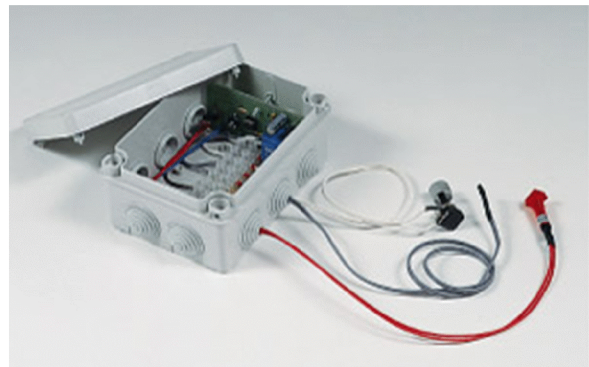

Electric controller

57,90 EUR

95065

Complete with casing and terminal strip for the total wiring of the incubator, temperature probe (70cm), control lamp, adjusting knob, terminals for 230 Volt connection and heating. Accuracy 1/10°C

**Regulator Circuit Board**

**34,90 EUR**

**95080**

Separate, without casing with connecting wires.

**Fine Adjustment Turning Knob For Temperature**

**4,90 EUR**

**95085**

complete with soldered on input lead

Temperature Lead

4,90 EUR

95075

Length 70 cm

Control Lamp

4,90 EUR

95090

optional red or yellow

Processor Control Unit With Front Mounting Panel

299,00 EUR

95105/a

For precise regulation of temperature, humidity, turning rhythm, cooling off time and cooling cycle. All data is displayed in big illuminated letters for spot reading. Simultaneous display of temperature and humidity.