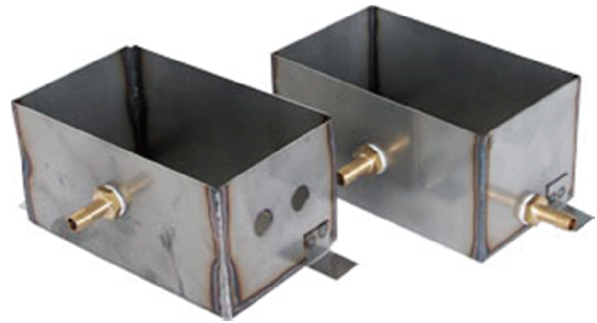

**95150**

for lateral bolting

13,90 EUR

95335

22,90 EUR

95154

**Complete Thermostat Ether Wafer with Switch**

**34,90 EUR**

**95160**

Complete with micro-switch, mounting bracket, triple membrane, 70 mm and luster terminal. Long lasting, durable Quality.

11,90 EUR

95175

Durable Ventilator Ø 170mm

42,90 EUR

95215

Durable motor ventilator with srewed on fans.  
Complete with brackets for mounting