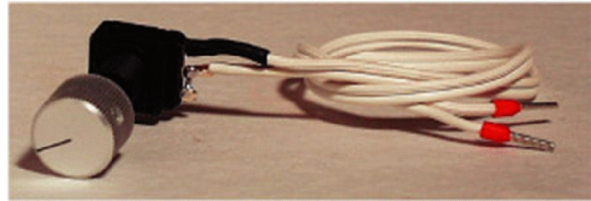

Electric controller

57,90 EUR

95065

Complete with casing and terminal strip for the total wiring of the incubator, temperature probe (70cm), control lamp, adjusting knob, terminals for 230 Volt connection and heating. Accuracy 1/10°C

**Regulator Circuit Board**

**34,90 EUR**

**95080**

Separate, without casing with connecting wires.

**Fine Adjustment Turning Knob For Temperature**

**4,90 EUR**

**95085**

complete with soldered on input lead

Temperature Lead

4,90 EUR

95075

Length 70 cm

Control Lamp

4,90 EUR

95090

optional red or yellow