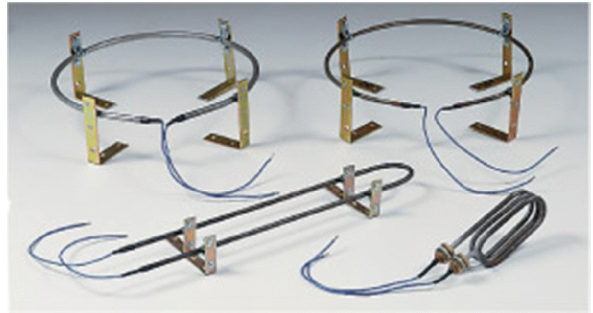

15,90 EUR

95107

**Brass Float Valve**

**19,90 EUR**

**95152**

including plastic floater

**Water Heating Element**

**22,90 EUR**