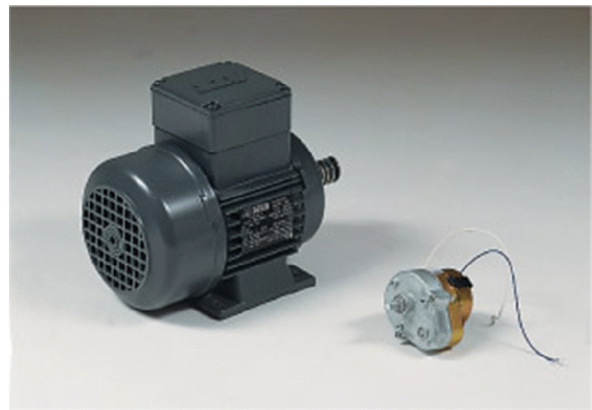

Three-Phase-Motor

149,50 EUR

95310

with worm shaft

(Artikel links)