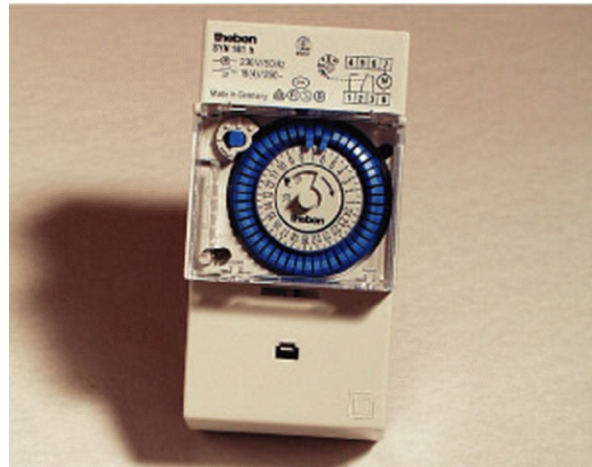

Time Switch

44,90 EUR

95275

Time switch with day programm