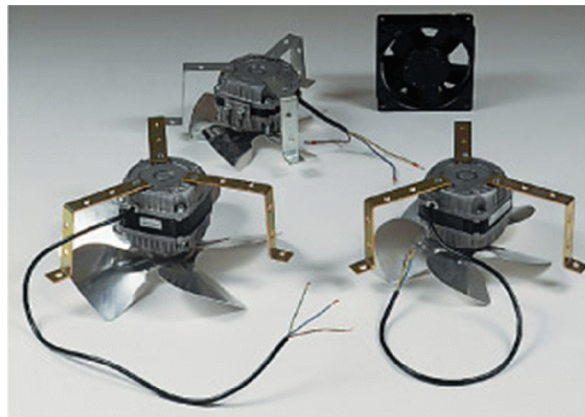

**95160**

Complete with micro-switch, mounting bracket, triple membrane, 70 mm and luster terminal. Long lasting, durable Quality.

11,90 EUR

95175

Durable Ventilator Ø 170mm

42,90 EUR

95215

Durable motor ventilator with srewed on fans.  
Complete with brackets for mounting