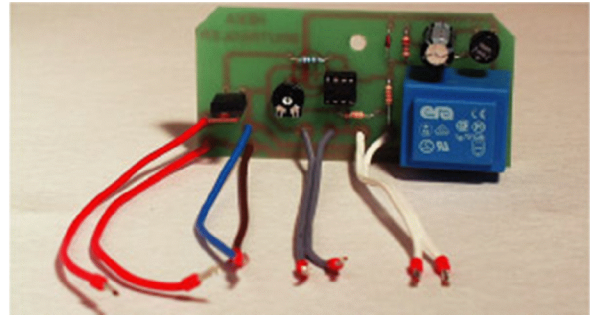

Electric controller

57,90 EUR

95065

Complete with casing and terminal strip for the total wiring of the incubator, temperature probe (70cm), control lamp, adjusting knob, terminals for 230 Volt connection and heating. Accuracy 1/10°C

**Regulator Circuit Board**

**34,90 EUR**

**95080**

Separate, without casing with connecting wires.

**Fine Adjustment Turning Knob For Temperature**

**4,90 EUR**

**95085**

complete with soldered on input lead

Temperature Lead

4,90 EUR

95075

Length 70 cm

Control Lamp

4,90 EUR

95090

optional red or yellow

Processor Control Unit With Front Mounting Panel

299,00 EUR

95105/a

For precise regulation of temperature, humidity, turning rhythm, cooling off time and cooling cycle. All data is displayed in big illuminated letters for spot reading. Simultaneous display of temperature and humidity.