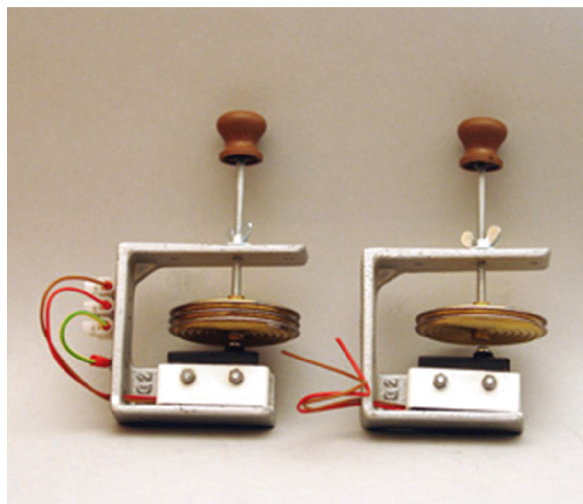

**95150**

for lateral bolting

13,90 EUR

95335

22,90 EUR

95154

**Complete Thermostat Ether Wafer with Switch**

**34,90 EUR**

**95160**

Complete with micro-switch, mounting bracket, triple membrane, 70 mm and luster terminal. Long lasting, durable Quality.

11,90 EUR

95175

Durable Ventilator Ø 170mm

42,90 EUR

95215

Durable motor ventilator with srewed on fans.  
Complete with brackets for mounting