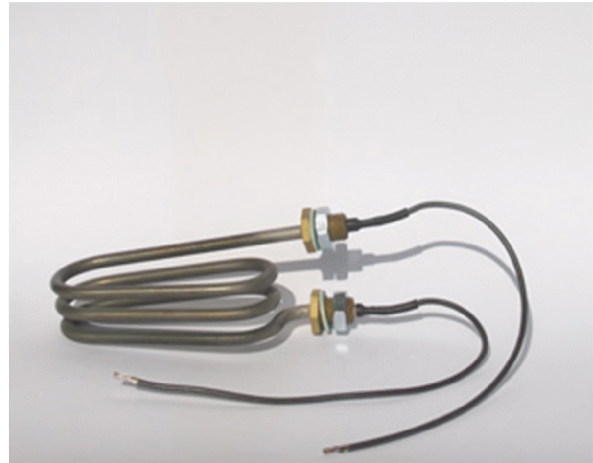

15,90 EUR

95107

**Brass Float Valve**

**19,90 EUR**

**95152**

including plastic floater

**Water Heating Element**

**22,90 EUR**

**95150**

for lateral bolting

13,90 EUR

95335

22,90 EUR

95154

**Complete Thermostat Ether Wafer with Switch**

**34,90 EUR**

**95160**

Complete with micro-switch, mounting bracket, triple membrane, 70 mm and luster terminal. Long lasting, durable Quality.

11,90 EUR

95175

Durable Ventilator Ø 170mm

42,90 EUR

95215

Durable motor ventilator with srewed on fans.  
Complete with brackets for mounting