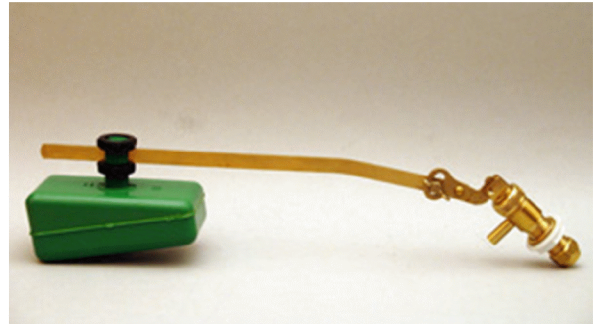

15,90 EUR

95107

**Brass Float Valve**

**19,90 EUR**

**95152**

including plastic floater

**Water Heating Element**

**22,90 EUR**

**95150**

for lateral bolting

13,90 EUR

95335

22,90 EUR

95154

**Complete Thermostat Ether Wafer with Switch**

**34,90 EUR**