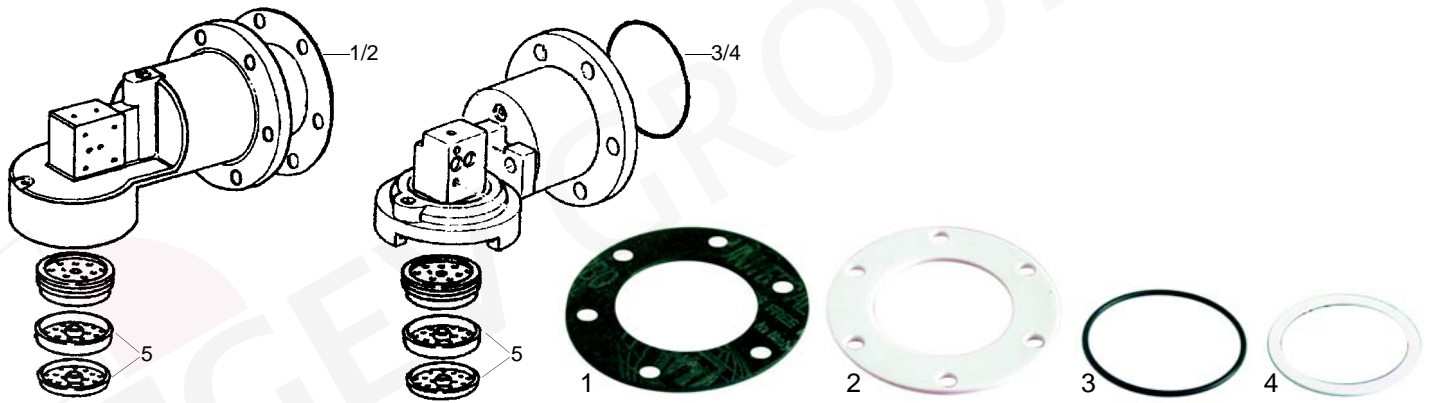

Item	Order	Description
1	529841	Water inlet valve/cpl.
2	111133	Button/cpl.

Item	Order	Description
3	528891	Gasket
4	528892	Spring
5	528893	Gasket
6	528815	O-ring
7	528894	Spring

Taps

Item	Order	Description
1	529610	Steam water tap/cpl.
2	111134	Button/steam
3	529842	Steam water tap/cpl.
4	111058	Button/steam
5	111059	Button/water

Pipes

Item	Order	Description
1	529612	Steam pipe/right
1	529613	Steam pipe/left
2	529843	Water pipe
3	528897	O-ring
4	528898	Washer
5	528257	Spring
6	528899	Union nut

Item	Order	Description
1	528895	Gasket, 31 x 21 x 3mm
2	528896	Spring
3	528686	Gasket, 15 x 6 x 6mm
4	528815	O-ring
5	528400	O-ring

Group

Item	Order	Description
1	528148	Gasket
2	528900	Gasket (teflon)

Item	Order	Description
3	528901	Gasket
4	528149	Gasket (teflon)

Shower

1

Item	Order	Description
1	529090	Shower/2 parts

2

Item	Order	Description
2	529065	Filter holder spring