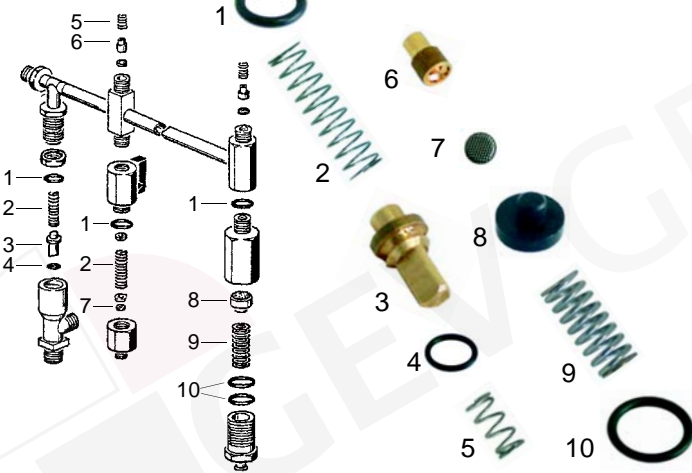

Item	Order	Description
1	417038	Element, 2700W, 230V
2	528885	Element gasket
3	528145	Pot Gasket, 5L pot

Pot Gaskets

Item	Order	Description
1	528143	Pot Gasket, 180 x 135 x 2mm
2	528144	Pot Gasket, 148 x 135 x 2mm

Manometers

Item	Order	Description
1	541223	Manometer, double scale
2	541224	Manometer, double scale

Valves

Item	Order	Description
1	529306	Safety valve, 1,8 bar, 1/2"
2	529310	Safety valve, sealed, 1,8 bar, 1/2"
3	529303	Empty valve, 1/4"
4	529361	Cu-Gasket, 1/4"
5	529360	Cu-Gasket, 1/2"

Valves

Item	Order	Description
1	528512	O-ring
2	528392	O-ring
3	528886	Valve
4	528478	O-ring
5	528887	Spring
6	528888	Jet
7	528889	Filter
8	528425	Gasket
9	528475	Spring
10	528890	O-ring

Water inlet valve

Item	Order	Description
1	529840	Water inlet valve/cpl.
2	111084	Handle
3	111086	Cap

Water inlet valve

Item	Order	Description
1	528683	Gasket
2	528684	Spring
3	528686	Gasket, 5 x 6 x 6mm
4	528687	O-ring

Water level glass