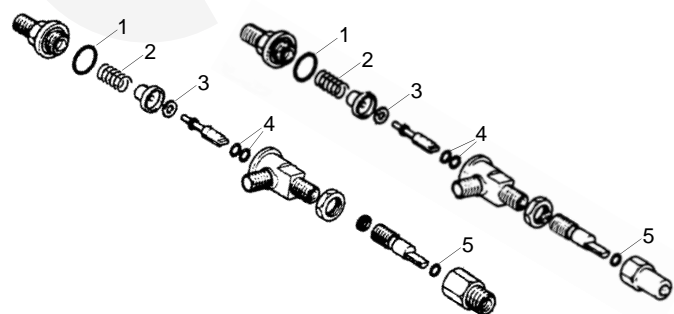

Item	Order	Description
1	529404	Water level glass, 5L pot (vertical)
2	529405	Water level glass, 5L pot (horizontal)
3	529427	Water level glass Gasket
4	528222	Water level glass Gasket (silicon)

Water inlet valve

Item	Order	Description
1	529841	Water inlet valve/cpl.
2	111133	Button/cpl.

Item	Order	Description
3	528891	Gasket
4	528892	Spring
5	528893	Gasket
6	528815	O-ring
7	528894	Spring

Taps

Item	Order	Description
1	529610	Steam water tap/cpl.
2	111134	Button/steam
3	529842	Steam water tap/cpl.
4	111058	Button/steam
5	111059	Button/water

Pipes

Item	Order	Description
1	529612	Steam pipe/right
1	529613	Steam pipe/left
2	529843	Water pipe
3	528897	O-ring
4	528898	Washer
5	528257	Spring
6	528899	Union nut

Item	Order	Description
1	528895	Gasket, 31 x 21 x 3mm
2	528896	Spring
3	528686	Gasket, 15 x 6 x 6mm
4	528815	O-ring
5	528400	O-ring

Item	Order	Description
5	529004	3/8", 1 way, curved/closed
6	529008	3/8", 2 ways, distance 44mm
7	529007	3/8", 2 ways, distance 55mm/short
8	529006	3/8", 2 ways, distance 55mm/long