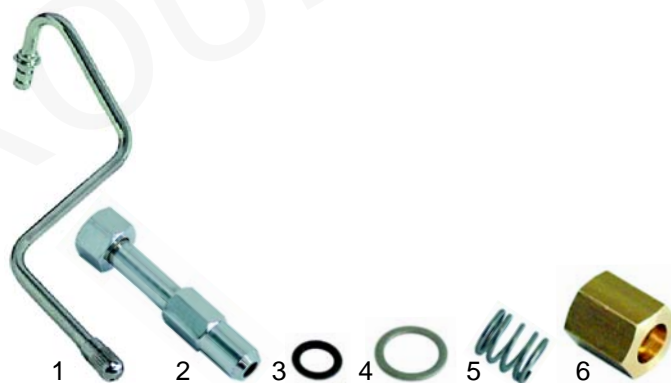

Item	Order	Description
1	529840	Water inlet valve/cpl.
2	111084	Handle
3	111086	Cap

Water inlet valve

Item	Order	Description
1	528683	Gasket
2	528684	Spring
3	528686	Gasket, 5 x 6 x 6mm
4	528687	O-ring

Water level glass

Item	Order	Description
1	529404	Water level glass, 5L pot (vertical)
2	529405	Water level glass, 5L pot (horizontal)
3	529427	Water level glass Gasket
4	528222	Water level glass Gasket (silicon)

Water inlet valve

Item	Order	Description
1	529841	Water inlet valve/cpl.
2	111133	Button/cpl.

Item	Order	Description
3	528891	Gasket
4	528892	Spring
5	528893	Gasket
6	528815	O-ring
7	528894	Spring

Taps

Item	Order	Description
1	529610	Steam water tap/cpl.
2	111134	Button/steam
3	529842	Steam water tap/cpl.
4	111058	Button/steam
5	111059	Button/water

Pipes

Item	Order	Description
1	529612	Steam pipe/right
1	529613	Steam pipe/left
2	529843	Water pipe
3	528897	O-ring
4	528898	Washer
5	528257	Spring
6	528899	Union nut

Item	Order	Description
1	528895	Gasket, 31 x 21 x 3mm
2	528896	Spring
3	528686	Gasket, 15 x 6 x 6mm
4	528815	O-ring
5	528400	O-ring