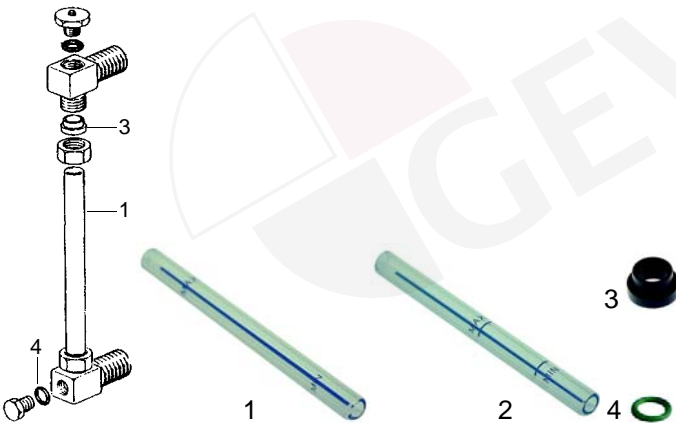

Manometers

Item	Order	Description
1	541223	Manometer, double scale
2	541224	Manometer, double scale

Valves

Item	Order	Description
1	529306	Safety valve, 1,8 bar, 1/2"
2	529310	Safety valve, sealed, 1,8 bar, 1/2"
3	529303	Empty valve, 1/4"
4	529361	Cu-Gasket, 1/4"
5	529360	Cu-Gasket, 1/2"

Valves

Item	Order	Description
1	528512	O-ring
2	528392	O-ring
3	528886	Valve
4	528478	O-ring
5	528887	Spring
6	528888	Jet
7	528889	Filter
8	528425	Gasket
9	528475	Spring
10	528890	O-ring

Water inlet valve

Item	Order	Description
1	529840	Water inlet valve/cpl.
2	111084	Handle
3	111086	Cap

Water inlet valve

Item	Order	Description
1	528683	Gasket
2	528684	Spring
3	528686	Gasket, 5 x 6 x 6mm
4	528687	O-ring

Water level glass

Item	Order	Description
1	529404	Water level glass, 5L pot (vertical)
2	529405	Water level glass, 5L pot (horizontal)
3	529427	Water level glass Gasket
4	528222	Water level glass Gasket (silicon)

Water inlet valve