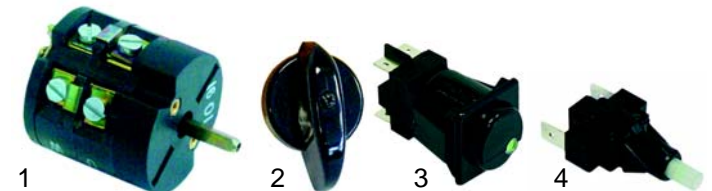

Accessories

Item	Order	Description
1	371090	Plug/big
2	371095	O-ring (viton)
3	371100	O-ring (silicon)

Pressure switches, thermostats

Item	Order	Description
1	541021	Pressure switch, 3 poles
2	390324	Safety thermostat

Item	Order	Description
1	345032	Micro switch
2	346107	Magnetic switch

Switches

Item	Order	Description
1	346126	Main switch
2	111012	Knob
3	345142	Switch, 2 poles
4	345130	Push button, 1 pole

Level controllers

Item	Order	Description
1	400019	Level controller, RL30/1E - 2C/F
2	400557	Level controller
3	400020	Level probe

Flowmeters

Item	Order	Description
1	400004	Flowmeter, 1/4"
2	400256	Plug
3	400257	Flowmeter turbine
4	400258	Case gasket