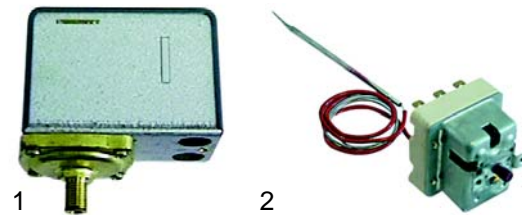

Lucifer

Item	Order	Description
1	370053	cpl., 3 ways, 230V AC
1	370054	cpl., 3 ways, 24V AC
2	370061	Solenoid square base, 3 ways
3	370072	cpl., 1/8", 2 ways, 230V AC
4	371031	Magnetic coil, 230V AC
4	371032	Magnetic coil, 24V AC

Solenoid valves

ODE

Item	Order	Description
1	370203	cpl., 3 ways, 230V AC
1	370204	cpl., 3 ways, 24V AC
2	370208	cpl., 2 ways, 1/8", 230V AC
3	371150	Magnetic coil, 230V AC
4	371151	Magnetic coil, 24V AC

Accessories

Item	Order	Description
1	371090	Plug/big
2	371095	O-ring (viton)
3	371100	O-ring (silicon)

Pressure switches, thermostats

Item	Order	Description
1	541021	Pressure switch, 3 poles
2	390324	Safety thermostat

Item	Order	Description
1	345032	Micro switch
2	346107	Magnetic switch

Switches

Item	Order	Description
1	346126	Main switch
2	111012	Knob
3	345142	Switch, 2 poles
4	345130	Push button, 1 pole

Level controllers