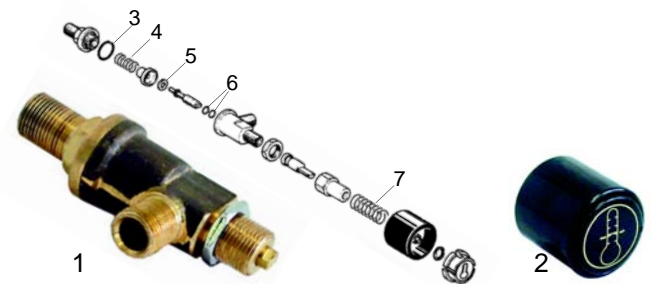

Valves

Item	Order	Description
1	528512	O-ring
2	528392	O-ring
3	528886	Valve
4	528478	O-ring
5	528887	Spring
6	528888	Jet
7	528889	Filter
8	528425	Gasket
9	528475	Spring
10	528890	O-ring

Water inlet valve

Item	Order	Description
1	529840	Water inlet valve/cpl.
2	111084	Handle
3	111086	Cap

Water inlet valve

Item	Order	Description
1	528683	Gasket
2	528684	Spring
3	528686	Gasket, 5 x 6 x 6mm
4	528687	O-ring

Water level glass

Item	Order	Description
1	529404	Water level glass, 5L pot (vertical)
2	529405	Water level glass, 5L pot (horizontal)
3	529427	Water level glass Gasket
4	528222	Water level glass Gasket (silicon)

Water inlet valve

Item	Order	Description
1	529841	Water inlet valve/cpl.
2	111133	Button/cpl.

Item	Order	Description
3	528891	Gasket
4	528892	Spring
5	528893	Gasket
6	528815	O-ring
7	528894	Spring

Taps

Item	Order	Description
1	529610	Steam water tap/cpl.
2	111134	Button/steam
3	529842	Steam water tap/cpl.
4	111058	Button/steam
5	111059	Button/water