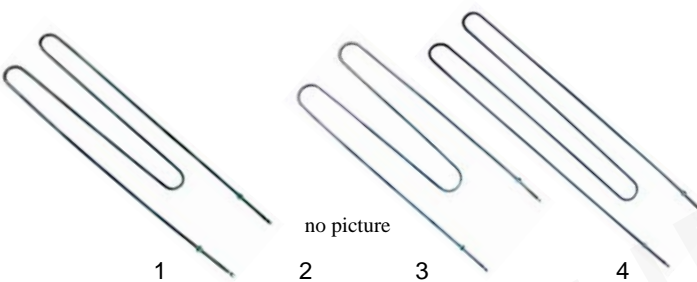

Item	Order	Description	Model	OEM
1	418054	1000W/230V (upper)	MAX4/35	ME0000061
1	418055	700W/230V (lower)	MAX8/35	ME0000060
2	418056	1600W/230V (upper)	MAX6/35	ME0000063
2	418057	1000W/230V (lower)	MAX12/35	ME0000062
3	418058	1600W/230V (upper)	MAX6/35L	ME0000067
3	418059	1000W/230V (lower)	MAX12/35L	ME0000066
4	418060	2400W/230V (upper)	MAX9/35	ME0000065
4	418061	1500W/230V (lower)	MAX18/35	ME0000064

C

Suitable for Cuppone