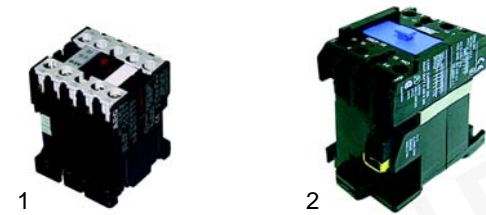

Item	Order	Description	Model	OEM
1	380238	contactor	Excelsior, VIP, Express, Baby, Paolo	ME0000590, 57141
2	380203	contactor	Excelsior, VIP, Evolution (mechanisch)	ME0000595, 57142