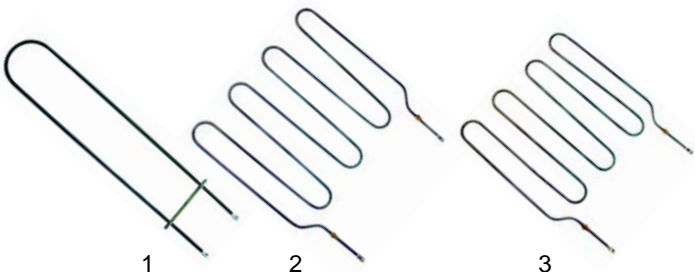

Item	Order	Description	Model	OEM
1	100769	electrode		ME0000470
2	100780	monitoring electrode	VIP-gas	ME0000471
3	301020	switch (reset)		ME0000332

Pizza ovens (electric)

Item	Order	Description	Model	OEM
1	416433	2000W/230V (upper + center)		ME0000021
1	416434	1600W/230V (lower)	Baby	ME0000020
2	415825	600W/400V		
3	415588	800W/400V		