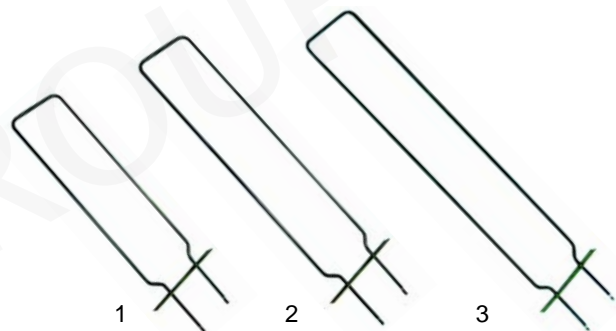

Phone: +49 (0)89 745572-0
Fax: +49 (0)89 745572-83
order@gev-online.com
www.gev-online.com

Member of the  **GEV GROUP**

C

Suitable for Cuppone

Pizza ovens (gas)

Item	Order	Description	Model	OEM
1	101684	tandem valve		ME0000431
2	101685	ignition control module	VIP-gas	ME0000420
3	375191	safety thermostat		ME0000305