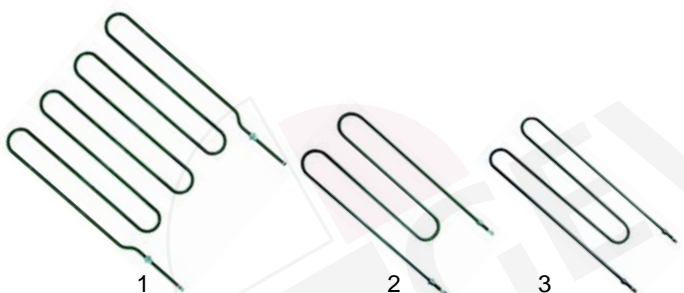

Pizza ovens (electric)

Item	Order	Description	Model	OEM
1	416433	2000W/230V (upper + center)		ME0000021
1	416434	1600W/230V (lower)	Baby	ME0000020
2	415825	600W/400V		
3	415588	800W/400V