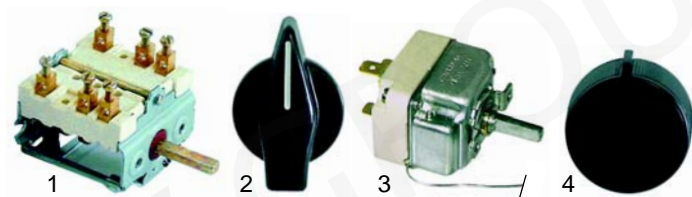

Item	Order	Description	Model	OEM
1	300116	switch	Baby	ME0000313
2	110617	knob		MP0000014
3	375247	thermostat	Micro, Express, Baby	ME0000300
4	110618	knob		MP0000000

Suitable for Cuppone