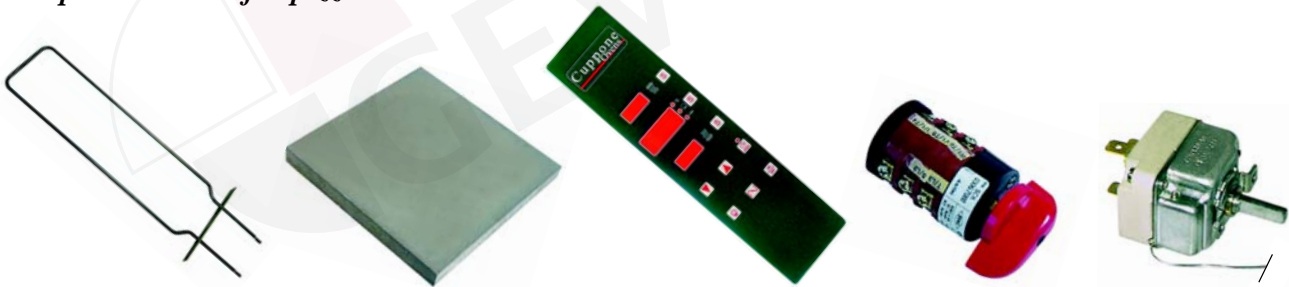

Spare parts suitable for: CUPPONE

Spare parts suitable for pizza ovens