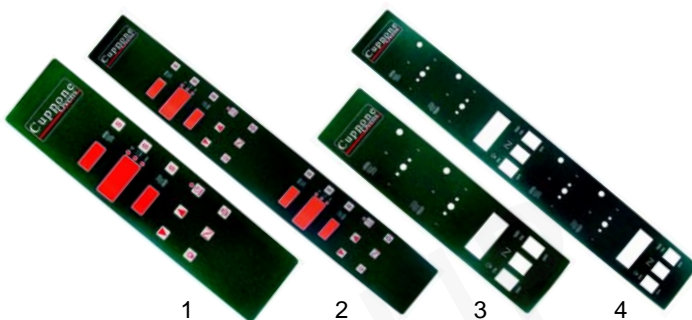

Item	Order	Description	Model	OEM
1	401145	fascia	MAX Digital 1, Evolution Digital 1	ADNM00150
2	401146	fascia	MAX Digital 2, Evolution Digital 1	ADNM00151
3	401147	fascia	MAX mechanic 1, Evolution mechanic 1	ADNM00155
4	401148	fascia	MAX mechanic 2, Evolution mechanic 2	ADNM00156