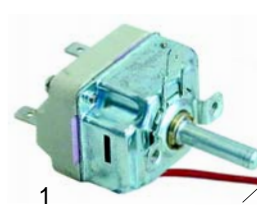

Item	Order	Description	Model	OEM
1	375273	thermostat	P_Mech.	ME0000303, ME0000304
2	110243	knob		MP0000003
3	360104	timer	universal	ME0000571