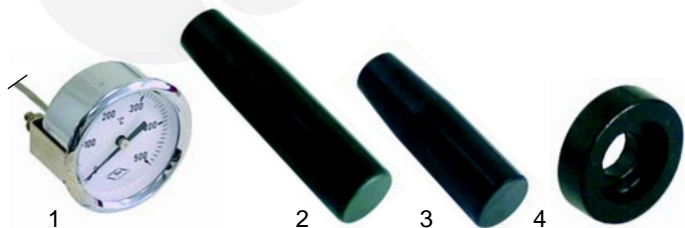

Item	Order	Description	Model	OEM
1	541054	thermometer	Express, Baby	MM0000000
2	110804	door handle 115 mm	Baby	MP0000021
3	110803	door handle 85 mm	Excelsior, Express	MP0000020
4	690026	protection ring	Excelsior	MP0000030