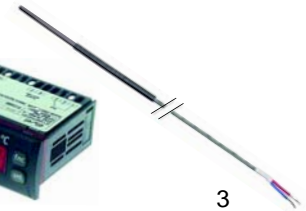

Item	Order	Description	Model	OEM
1	345225	main switch		ME0000334
2	345638	push button	P33/45	ME0000501
3	345640	contactor block	mechanic	ME0000520
4	359036	signal lamp		ME0000320

Item	Order	Description	Model	OEM
1	346325	mushroom button/red		ME0000615
2	346326	mushroom button/black		ME0000616
3	346327	push button/black	P_electronics	ME0000610
4	345779	contact, NO		ME0000620
5	345780	contact, NC		ME0000621