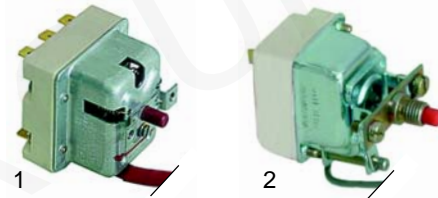

Suitable for Cuppone

Item	Order	Description	Model	OEM
1	345315	switch	Excelsior,	ME0000310
2	110619	knob	Paolo	MP0000013
3	301003	switch, 2-pole	Excelsior, Express	ME0000331, 57131
4	301012	switch, 1-pole	Express	ME0000330