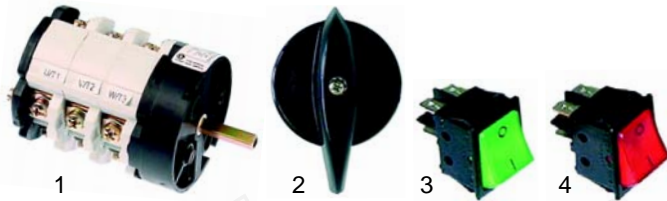

Item	Order	Description	Model	OEM
1	346416	switch		ME0000311
2	110619	knob		MP0000013
3	301003	switch	Evolution /Mechanisch)	ME0000331
4	301020	push button		ME0000332