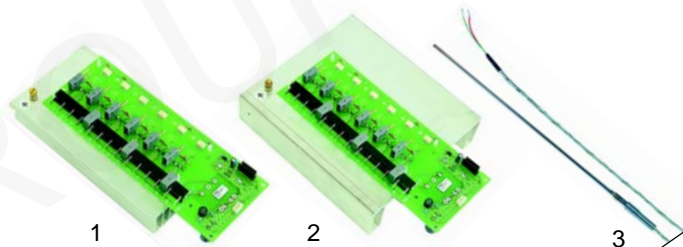

C

Suitable for Cuppone

Item	Order	Description	Model	OEM
1	418214	2600 W, upper/front	Evolution	ME0000100
2	418213	2400 W, upper/centre		ME0000101
3	418212	2400 W, upper/back		ME0000102

Item	Order	Description	Model	OEM
1	418219	1600 W, lower/front	Evolution	ME0000105
2	418220	1400 W, lower/centre		ME0000106
3	418221	1400 W, lower/back		ME0000107

Item	Order	Description	Model	OEM
1	379018	controller EWPC	Exelsior, MAX	ME0000307
2	379051	sensor TCJ		ME0000400
3	379054	transformer		ME0000410

Item	Order	Description	Model	OEM
1	400889	fascia	VIP	ADNM00050
2	400859	display p.c.b.		ME0000480 60020