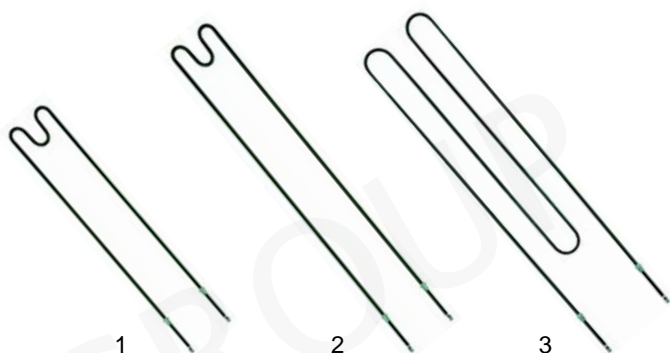

Pizza ovens (gas)

Item	Order	Description	Model	OEM
1	101684	tandem valve		ME0000431
2	101685	ignition control module	VIP-gas	ME0000420
3	375191	safety thermostat		ME0000305

Item	Order	Description	Model	OEM
1	415939	600W/230V (lower)		ME000000
1	415940	800W/230V (upper)	P4, P44, PA4, PA24	ME000001
2	415678	1000W/230V (lower)		ME000002
2	415917	1400W/230V (upper)	P6, P66, PA6, PA26	ME000003
3	415918	1500W/230V (lower)		ME000004
3	415919	2000W/230V (upper)	P9, P99, PA9, PA29	ME000005

Item	Order	Description	Model	OEM
1	100769	electrode		ME0000470
2	100780	monitoring electrode	VIP-gas	ME0000471
3	301020	switch (reset)		ME0000332

Pizza ovens (electric)

Item	Order	Description	Model	OEM
1	416433	2000W/230V (upper + center)		ME0000021
1	416434	1600W/230V (lower)	Baby	ME0000020
2	415825	600W/400V		
3	415588	800W/400V		

Item	Order	Description	Model	OEM
1	415916	800W/230V (upper)		
1	415677	600W/230V (lower)		
2	418053	1500W/230V (upper)		ME0000026
3	418052	800W/230V (lower)	Micro	ME0000025

Item	Order	Description	Model	OEM
1	416435	600W/230V (lower)		ME000010
1	416436	800W/230V (upper)		ME000011
2	416437	1000W/230V (lower)	Exelsior, VIP	ME000012
2	416438	1400W/230V (upper)		ME000013
3	416439	1500W/230V (lower)		ME000014
3	416440	2000W/230V (upper)		ME000015

Item	Order	Description	Model	OEM
1	418054	1000W/230V (upper)	MAX4/35	ME0000061
1	418055	700W/230V (lower)	MAX8/35	ME0000060
2	418056	1600W/230V (upper)	MAX6/35	ME0000063
2	418057	1000W/230V (lower)	MAX12/35	ME0000062
3	418058	1600W/230V (upper)	MAX6/35L	ME0000067
3	418059	1000W/230V (lower)	MAX12/35L	ME0000066
4	418060	2400W/230V (upper)	MAX9/35	ME0000065
4	418061	1500W/230V (lower)	MAX18/35	ME0000064

C

Suitable for Cuppone