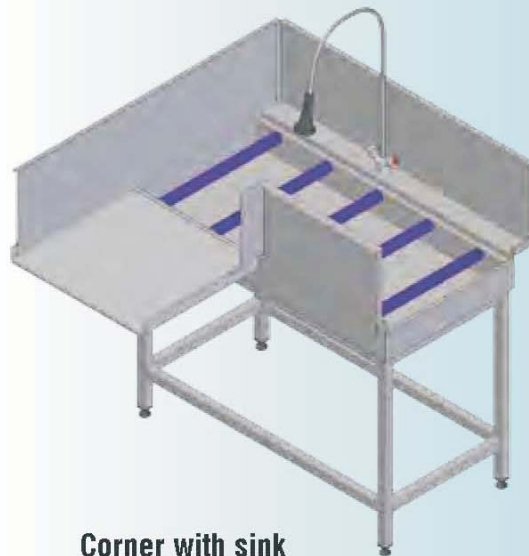

Corner with sink

2400 €

www.electrolux.com.mk
www.elektroluks.com.mk
+389 47 203 900
+389 2 329 8 130
made in macedonia