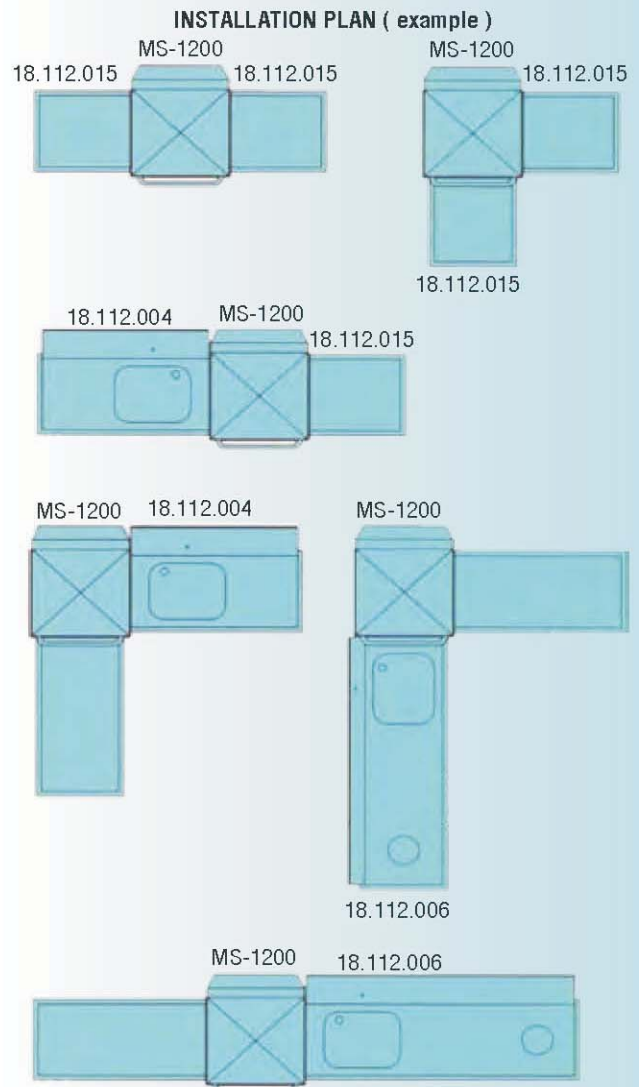

Optional items to be combined with MS-1200

18.112.002
Help desk for
baskets (SS wings)

72 €

18.112.015
Help desk for
baskets.

289 €

18.112.016
Help desk for
baskets.

361 €

INSTALLATION VIEW (example)