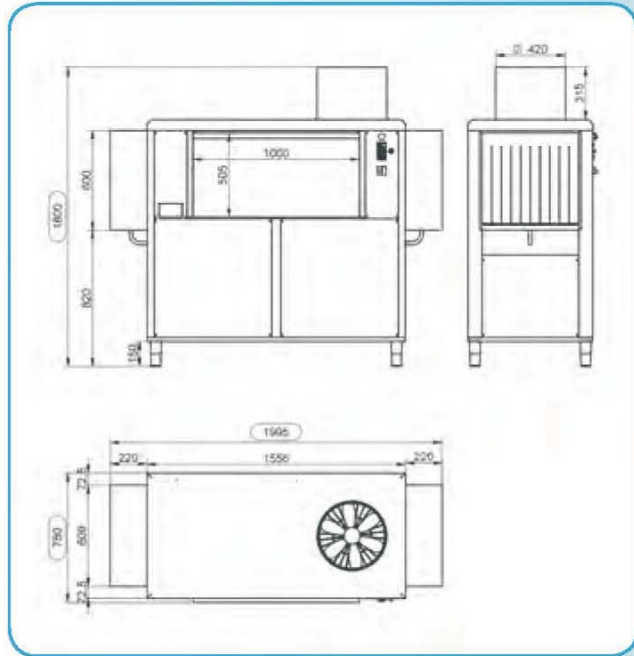

Performance (trays/hour)	120
Performance (plates/hour)	2160
Washing	
Temperature (oC)	55-60
Bucket capacity (lt)	60
Pump water supply (lt/min)	950
Pump Power (Kw)	3
4(hp), 2950 (RPM)	
Wash out	
Temperature (oC)	80-90
Boiler capacity (lt)	20
Pump water supply (lt/min)	27
Pump power (KW)	0.3
0.4 (hp), 2800(RPM)	
Dimensions	1995x780x1800
Boiler capacity (lt)	20
Bucket capacity (lt)	60
Wash out bucket capacity (lt)	13
Boiler heating element (kw)	14, (400V)
Bucket heating element (kw)	4.5, (400V)
Wash out bucket heating elem(kw)	5, (400V)
Wash Pump (kw)	3, (400V)
Wash out Pump (kw)	0.3, (230V)
Motor of chain(speed inverter) (kw)	0.37, (400V)
Hood motor (kw)	0.12, (230V)
Detergent counter (kw)	0.1, (230V)
Drying detergent pump(kw)	0.035,(230V)
Total Power (kw)	27,5