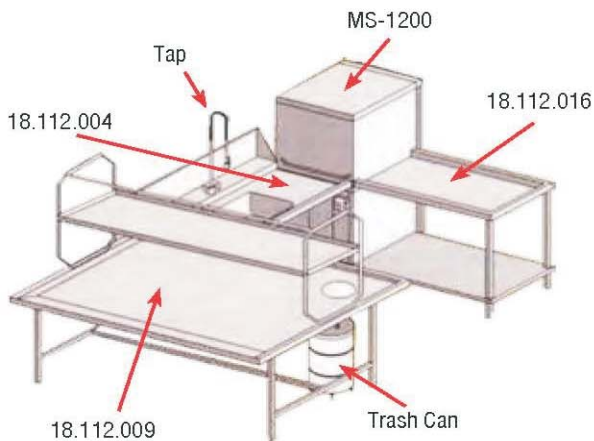

Optional items to be combined with MS-1200

18.112.002
Help desk for
baskets (SS wings)

72 €

18.112.015
Help desk for
baskets.

289 €

18.112.016
Help desk for
baskets.

361 €

INSTALLATION VIEW (example)