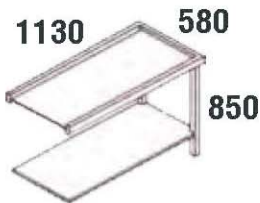

326 €

18.112.012
Service board for baskets.

434 €

18.112.014
Trolley for disc/plates.

289 €

Water tap.

434 €

18.112.013
Trolley for spoons etc.

Optional items to be combined with MS-1200

18.112.002
Help desk for
baskets (SS wings)

72 €

18.112.015
Help desk for
baskets.

289 €

18.112.016
Help desk for
baskets.

361 €

INSTALLATION VIEW (example)