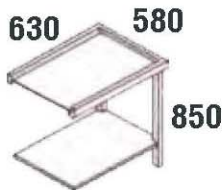

615 €

18.112.008
Service board
with waste hole.

361 €

18.112.009
Service board - double table
with waste hole.

759 €

18.112.010
Service cupboard with
space for baskets and
waste hole.

689 €

18.112.011
Hanging service board for
baskets.

326 €

18.112.012
Service board for baskets.

434 €

18.112.014
Trolley for disc/plates.

289 €

Water tap.

434 €

18.112.013
Trolley for spoons etc.

Optional items to be combined with MS-1200

18.112.002
Help desk for
baskets (SS wings)

72 €

18.112.015
Help desk for
baskets.

289 €

18.112.016
Help desk for
baskets.

361 €

INSTALLATION VIEW (example)