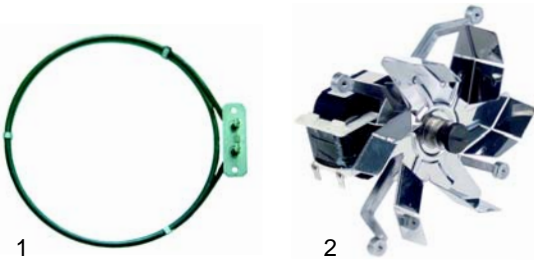

Basket lifter (mobile)

Item	Order	Description	Model	OEM
1	415893	1800W/230V	CHV_	105708
2	601268	fan, compl.		105671