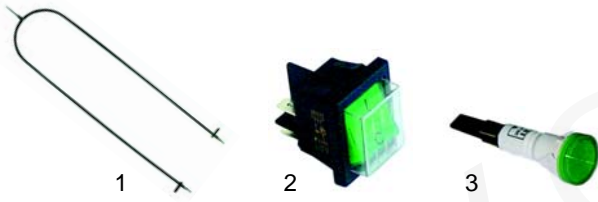

Plate dispensers (mobile)

Item	Order	Description	Model	OEM
1	415910	900W/230V		105723
2	345419	switch	2 SHE21	105778
3	359148	signal lamp		105188