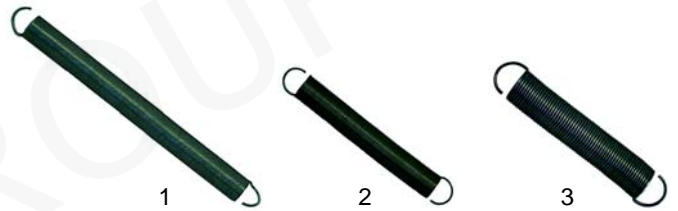

Item	Order	Description	Model	OEM
1	690151	spring, 4 g		146304
2	690150	spring, 8 g	CHV_	146305
3	690152	spring, 20 g		146302

Pos.	Order	Description	Model	OEM
1	690903	catch size 3	SAG_	144345