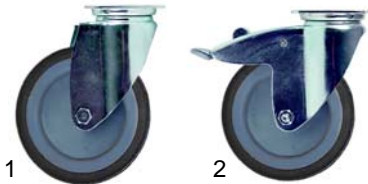

Item	Order	Description	Model	OEM
1	710003	swivel castor	CHV_	145058, 146805
2	710004	swivel castor with break		145059, 146806