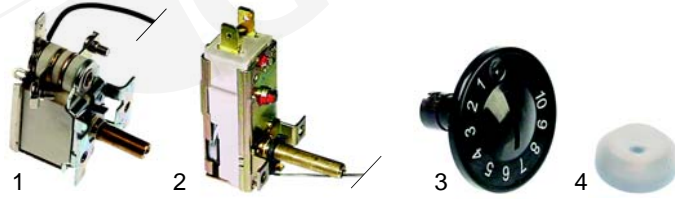

Item	Order	Description	Model	OEM
1	375761	thermostat		105678
2	390079	thermostat	2 SHE21	105678
3	111893	knob		105675
4	550911	gasket		267063