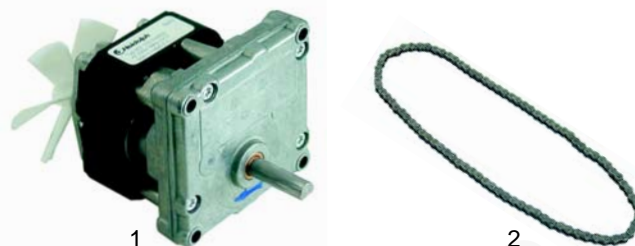

## Roller grills

Item	Order	Description	Model	OEM
1	416183	170W/230V	Rolly 5, Rolly 16	
2	416184	170W/230V	Rolly 5S	
3	416185	170W/230V	Rolly 8L	

no longer available

Item	Order	Description	Model	OEM
1	301003	switch		
2	345598	signal lamp, 400V	Rolly 5, Rolly 5S,	
3	375002	thermostat	Rolly 8L, Rolly16	
4	110529	knob		