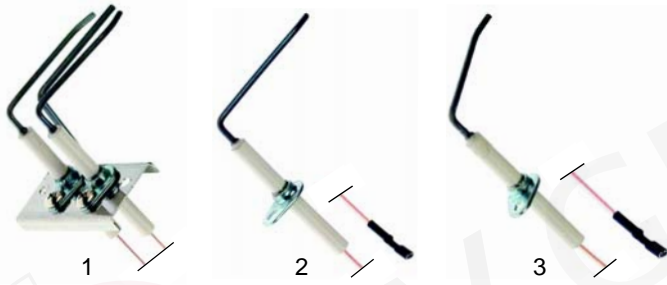

Item	Order	Description	Model	OEM
1	101861	electrode unit	F_GM,	004608.1
2	101862	electrode (plug), 2,8mm	F_IRG,	068122.1
3	101863	electrode (plug), 6,3mm	F121G	068122.2