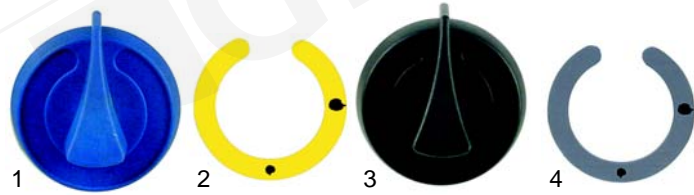

Item	Order	Description	Model	OEM
1	110384	knob/blue, 65 mm	PC 1G/2G,	061077
2	110493	symbol/yellow	BSC4FG/C8FG,	082306
3	110389	knob/black, 65 mm	BCC4FE80,	061079
4	111841	symbol/grey	PC47G/87G/127G	082316