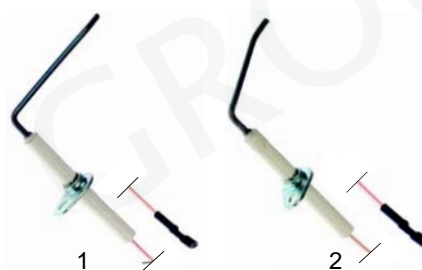

Item	Order	Description	Model	OEM
1	101862	electrode, 2,8 faston		068122.1
2	101863	electrode, 6,3 faston	TOPVCG	068122.2