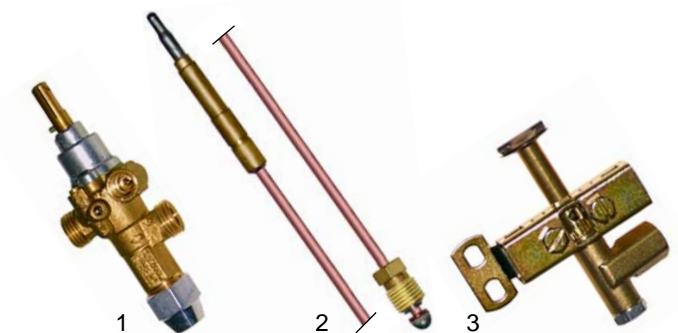

Grillvapor (gas)

Item	Order	Description	Model	OEM
1	101397	gas tap	GMV40/70,	062116
2	102041	thermocouple	GMV75/70,	068167
3	100046	pilot burner	GMV110/70	068043