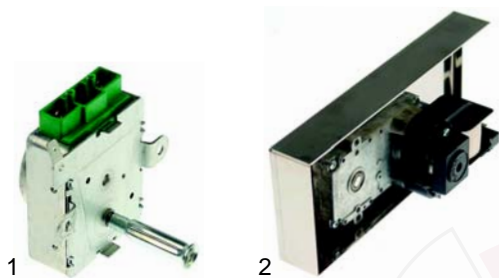

Item	Order	Description	Model	OEM
1	500868	motor	GY-INO_	079515
2	500869	motor	GY40-100	079513