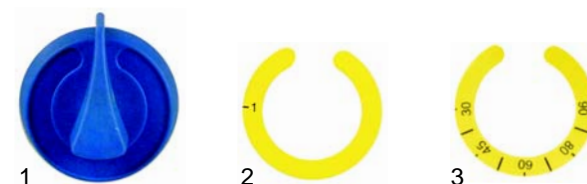

Item	Order	Description	Model	OEM
1	110384	knob/blue, 65 mm		061077
2	110403	symbol, 0-I	CR/200C	082300
3	110483	symbol, 90°C		082301