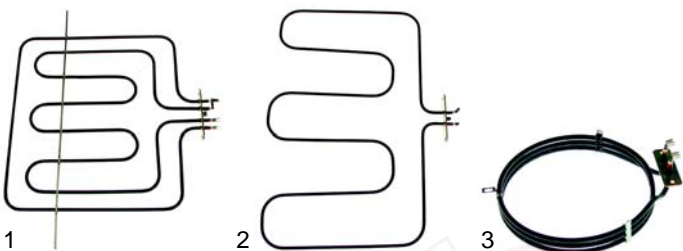

Item	Order	Description	Model	OEM
1	418227	2600 W/230 V (upper)	BS/C4FE80,	071084
2	418228	1500 W/230 V	C127FE,	071068
3	418267	2500 W/230 V (air circulation)	C87FE/FV	071041