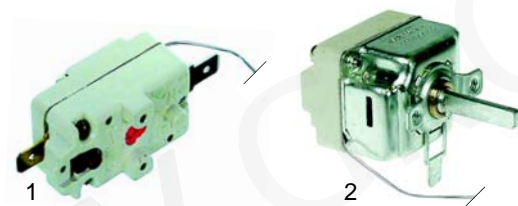

Item	Order	Description	Model	OEM
1	375721	safety thermostat, 290°C	FT_C,	072025
2	375719	thermostat, 250°C	TOP_FTC	072032, 072024

S

Suitable for Star 10