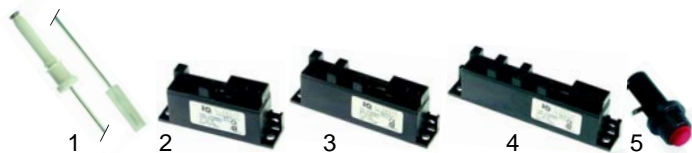

Item	Order	Description	Model	OEM
1	100821	electrode		068150
2	101009	ignition unit/2 outputs	PC47G/87G/127G,	068160
3	101018	ignition unit/4 outputs	C87FE/FG,	068161
4	101019	ignition unit/6 outputs	C127FE/FG	068162
5	301195	ignition switch		068163