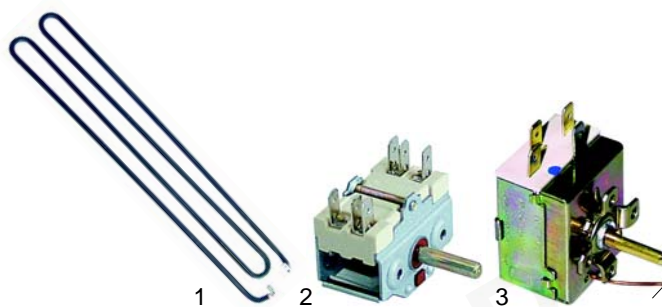

Item	Order	Description	Model	OEM
1	416161	1000W/230V		071027
2	300129	switch	CR/200C	073016
3	390006	thermostat		072029