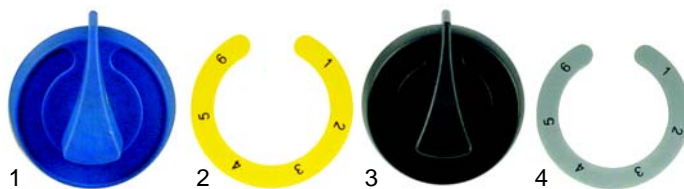

Item	Order	Description	Model	OEM
1	110384	knob/blue, 65mm		061077
2	111842	symbol/yellow	TOP E/2E,	082308
3	110389	knob/black, 65mm	PC1E/2E,	061079
4	111843	symbol/grey	BS/C4FE	082318