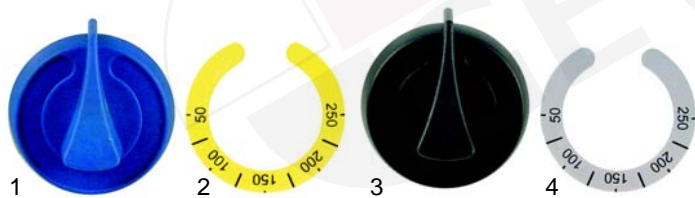

Item	Order	Description	Model	OEM
1	110384	knob/blue, 65 mm	BS/C4FG,	061077
2	111848	symbol/yellow, 250°C	BS/C8FG,	082303
3	110389	knob/black, 65 mm	BS/C4FE,	061079
4	111849	symbol/grey, 250°C	BS/C4FV	082313