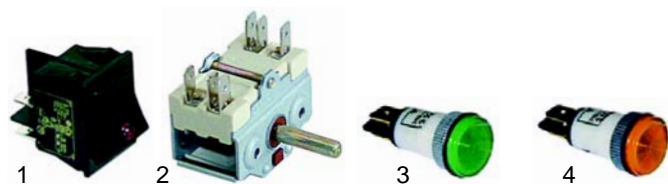

Gyros grills (motor drive)

Item	Order	Description	Model	OEM
1	301060	rocker switch		073004
2	300129	switch/0-I	universal	073016
3	359027	signal lamp/green		076005
4	359028	signal lamp/yellow		076006