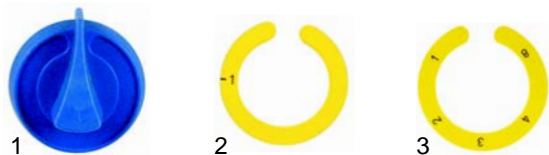

Item	Order	Description	Model	OEM
1	110444	knob/blue, 55mm		061078
2	110476	symbol/0-I		082330
3	111844	symbol/energy regulator		082335