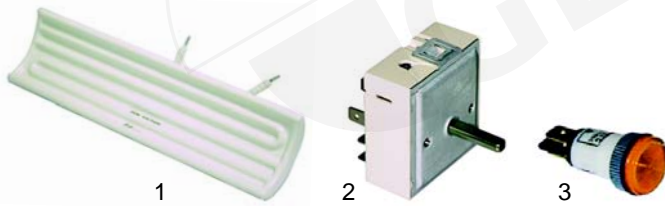

Chip scuttles (electric)

Item	Order	Description	Model	OEM
1	415103	650W/230V		071053
2	380015	energy regulator	SF47	073010
3	359048	signal lamp/yellow		076006