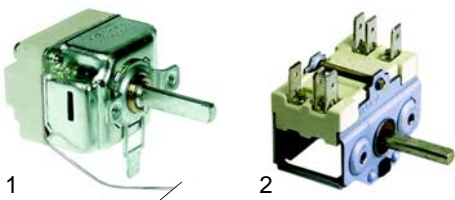

Item	Order	Description	Model	OEM
1	375719	thermostat, 250°C	BS/C4FG, BS/C8FG,	072032
2	300001	switch	BS/C4FE, BS/C4FV	073015