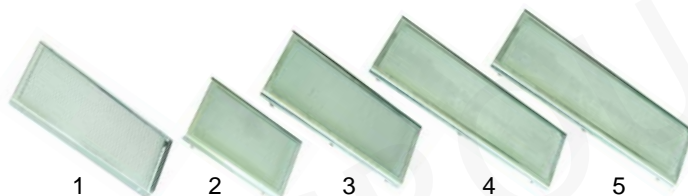

Item	Order	Description	Model	OEM
1	210147	burner grid	GYINO10G	056427
2	210149	burner grid	GYINO40G	056451
3	210153	burner grid	GYINO60G	056452
4	210154	burner grid	GYINO80G	056453
5	210129	burner grid	GYINO100G	056454