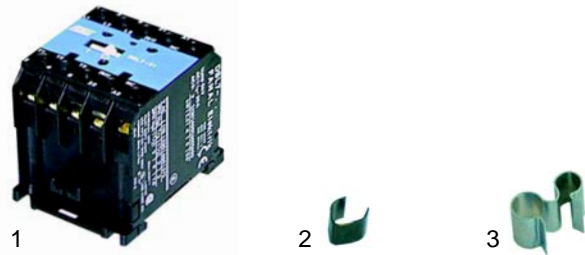

Item	Order	Description	Model	OEM
1	380213	contactor	F8T, F8+8T, F10, F10+10	073050
2	550138	capillary pipe clamp	universal	063002
3	550041	sensor clamp		063001