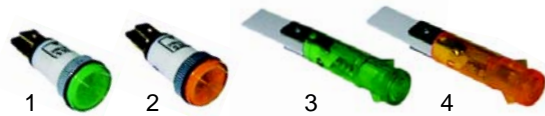

Item	Order	Description	Model	OEM
1	359027	signal lamp/green, 12mm	universal	076005
2	359048	signal lamp/yellow, 12mm		076006
3	359136	signal lamp/green, 9mm		076025
4	359137	signal lamp/yellow, 9mm		076026