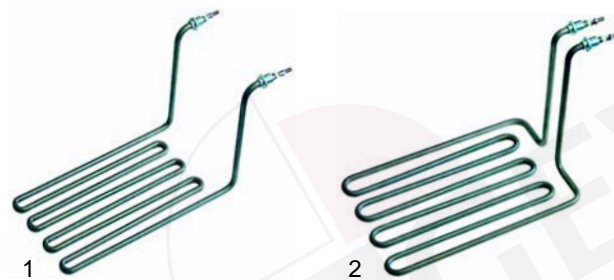

Item	Order	Description	Model	OEM
1	416169	3000W/230V	F8M, F8+8M	071052
2	416170	3000W/230V	F8T, F8+8T, F10, F10+10	071001