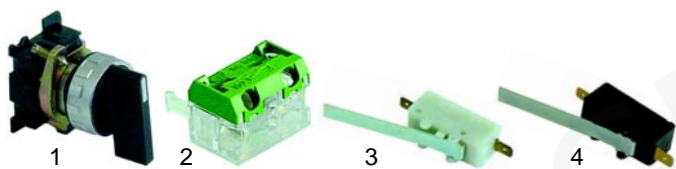

Salamanders (mechanical)

Item	Order	Description	Model	OEM
1	345730	rotary switch		073012
2	345640	contactor block	SAM650,	079003
3	345735	micro switch NO	SAM650G	073002
4	345736	micro switch NC		073011