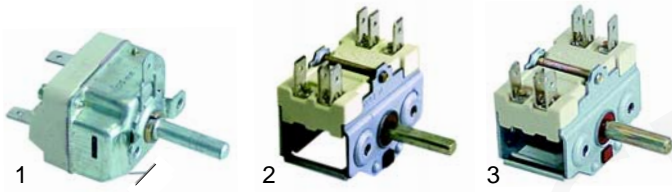

Roasting shelves (electrical)

Item	Order	Description	Model	OEM
1	375327	thermostat, 300°C	TOP_FT, FT_	072005.1, 072005
2	300001	switch (2-pole)		073015
3	300129	main switch (2-pole)	universal	073016