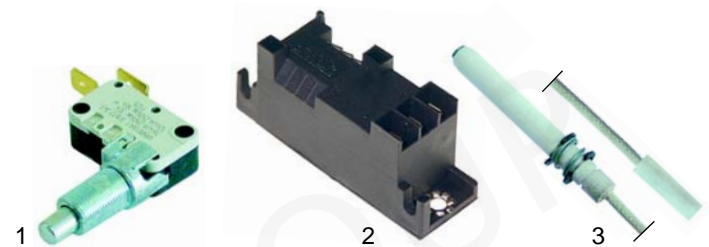

Item	Order	Description	Model	OEM
1	345678	ignition switch		073017
2	101002	ignition unit	universal, 230V PC	068034
3	100819	electrode		068057