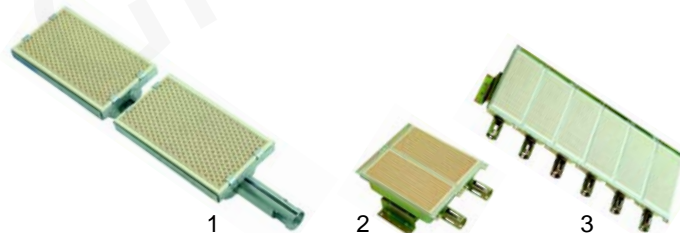

Gyros grills (gas)

Item	Order	Description	Model	OEM
1	105035	burner	GY-INO10G	004610
2	105036	burner	GY40G, GY60G, GY80G, GY100G	062142
3	105037	burner	GY60G, GY80G, GY100G	062143