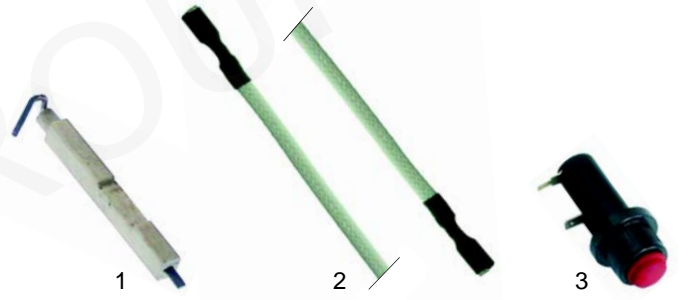

Item	Order	Description	Model	OEM
1	102374	electrode	GMV40/70,	068102
2	100036	ignition cable	GMV75/70,	068033
3	301195	ignition switch	GMV110/70	068163