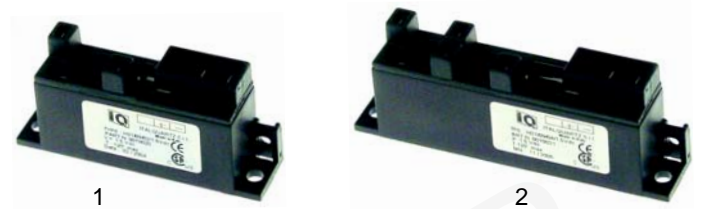

Item	Order	Description	Model	OEM
1	101009	ignition unit (2 outputs)	GMV40/70,	068160
2	101018	ignition unit (4 outputs)	GMV75/70, GMV110/70	068161