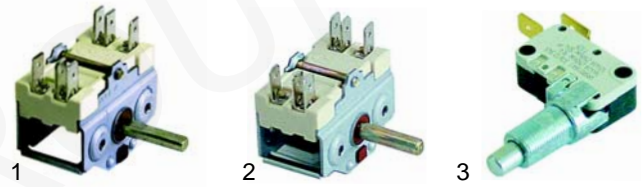

Item	Order	Description	Model	OEM
1	300001	switch	FE4-8, F4-6	073015
2	300129	switch, 2-pole	F8-F10	073016
3	345678	micro switch	universal	073003