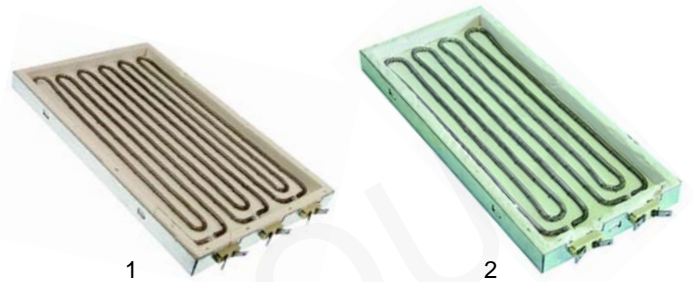

Item	Order	Description	Model	OEM
1	418230	4000W/230V	FT1, FT2, TOP_FT	071096
2	416166	3500W/230V	FT47_, FT87_	071098