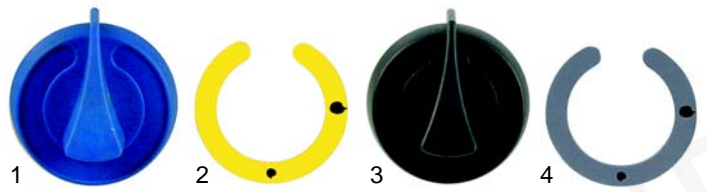

Item	Order	Description	Model	OEM
1	110384	knob/blue, 65 mm		061077
2	110493	symbol/yellow	PC47G/87G/127G,	082306
3	110389	knob/black, 65 mm	C87FE/FG,	061079
4	111841	symbol/grey	C127FE/FG	082316

S

Suitable for Star 10