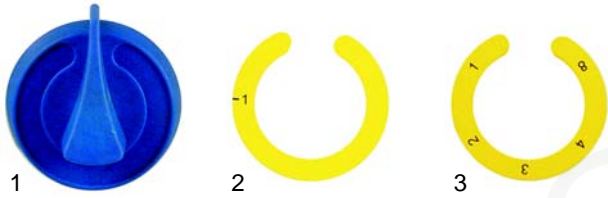

Item	Order	Description	Model	OEM
1	110384	knob/blue, 65mm		061077
2	110403	symbol/yellow (0 - I)	RG70, RG105	082300
3	110404	symbol/yellow (energy regulator)		082305