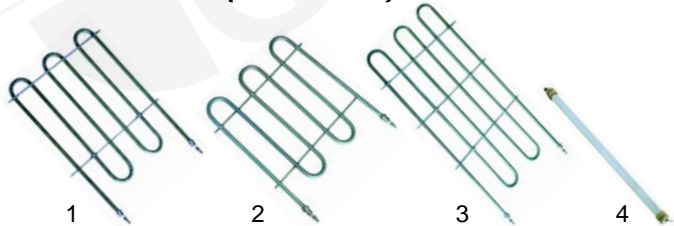

Salamanders (electrical)

Item	Order	Description	Model	OEM
1	416154	2500W/230V	ST400	071018
2	416155	2000W/230V	ST650	071019
3	416156	3000W/230V	ST650B	071036
4	416153	600W/230V	SAG50KER, SAM650	071051.1