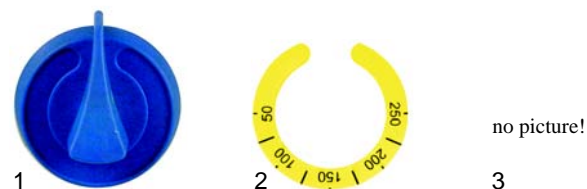

Item	Order	Description	Model	OEM
1	110384	knob/blue	BS/C4FE80,	061077
2	111848	symbol, 250°C	C127FE,	082303
3	111850	symbol (switch)	C87FE/FV	082339