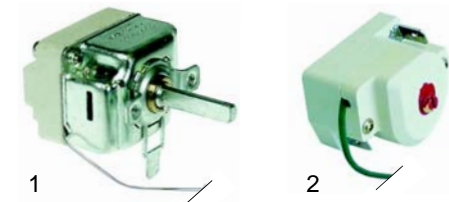

Item	Order	Description	Model	OEM
1	375720	thermostat, 180°C	universal	072020.1 072051
2	375263	safety thermostat		072028.1