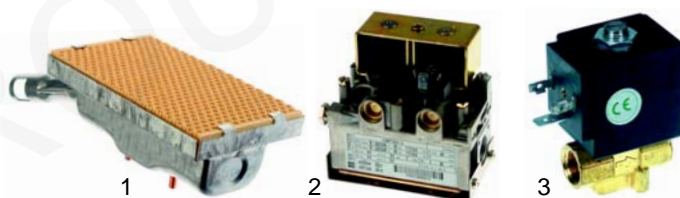

Open tops/ceramic (gas)

Item	Order	Description	Model	OEM
1	105885	burner		004608
2	106017	gas valve	TOPVCG	068147
3	370365	solenoid valve		092255