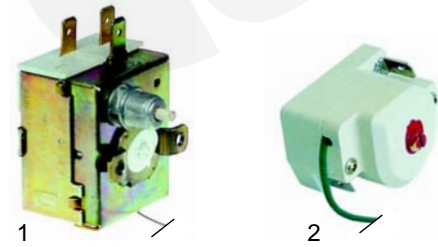

Item	Order	Description	Model	OEM
1	375722	safety thermostat, 240°C	F121G	072002
2	375263	safety thermostat, 230°C	F121G, F_IRG, F_GM	0720281