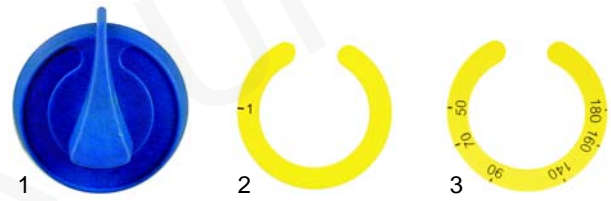

Item	Order	Description	Model	OEM
1	110384	knob/blue, 65mm		061077
2	110403	symbol/O-I		082300
3	111858	symbol/180°C		082302