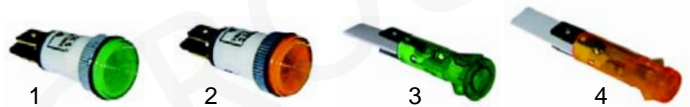

Item	Order	Description	Model	OEM
1	359027	signal lamp/green, 12mm	FE4-8, F4-10	076005
2	359048	signal lamp/yellow, 12mm		076006
3	359139	signal lamp/green, 9mm	F4-10	076025
4	359137	signal lamp/yellow, 9mm		076026