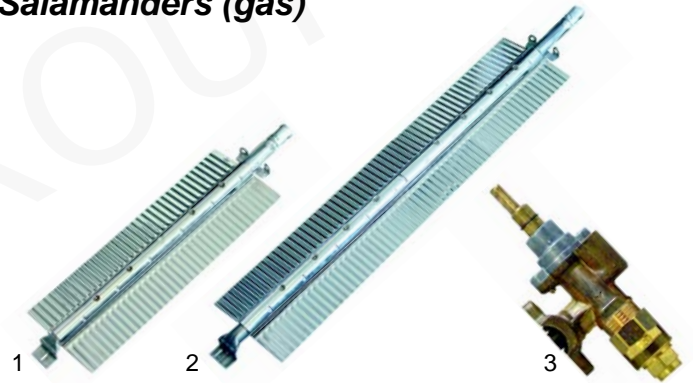

Salamanders (gas)

Item	Order	Description	Model	OEM
1	105007	burner	ST650G, SA650G, SAM650G	068077
2	105009	burner	ST900G	069040
3	101697	gas tap	universal	062106