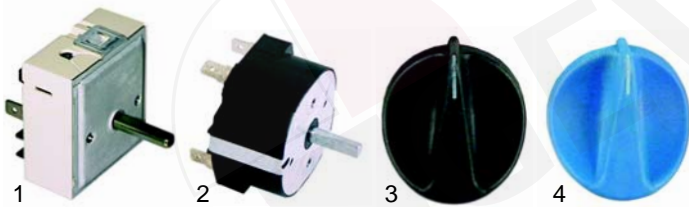

Item	Order	Description	Model	OEM
1	380015	energy regulator	T9, T9-2, S9KER	073010
2	350032	timer, 15min		073008
3	110382	knob	universal	061050
4	110482	knob		061037