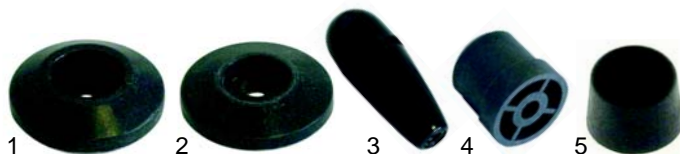

Salamanders (mechanical)

Item	Order	Description	Model	OEM
1	693120	hand protection shield		055814
2	693119	hand protection shield	ST400, ST650B, ST650G	055807
3	693121	handle		065007
4	693122	device leg		064012
5	693442	device leg		064001