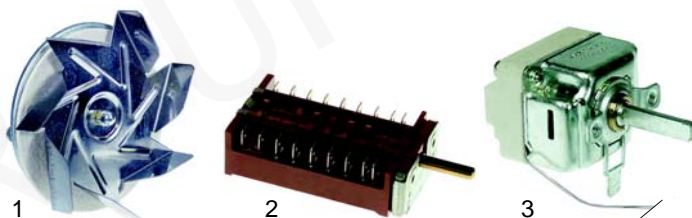

Item	Order	Description	Model	OEM
1	601123	motor/compl.	BS/C4FE80,	079510
2	301231	selector switch	C127FE,	073034
3	375719	thermostat	C87FE/FV	072032