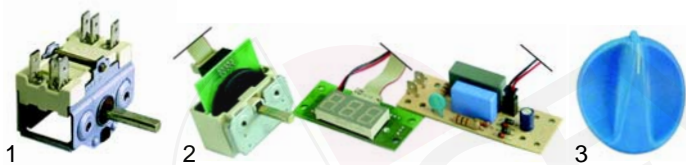

Item	Order	Description	Model	OEM
1	300001	switch, 2-pole	SP40Y,	073015
2	390094	thermostat (digital)	SP80Y	072040
3	110482	knob	universal	061037