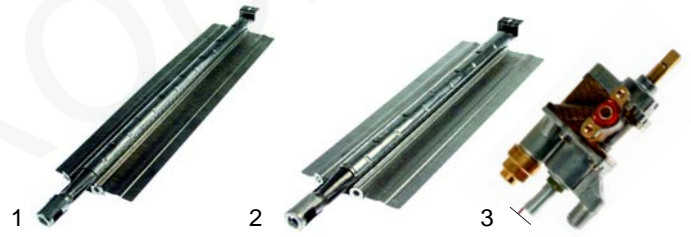

Ovens (gas)

Item	Order	Description	Model	OEM
1	105882	burner		068187
1	105883	burner	C87FG, C127FG	068168
2	106016	gas thermostat		068065