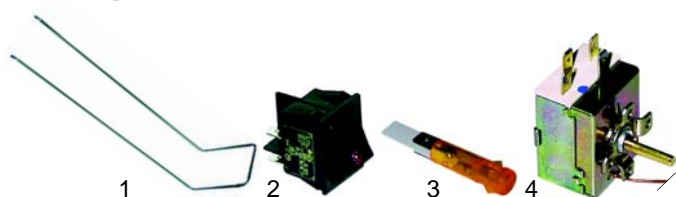

Hot cupboards

Item	Order	Description	Model	OEM
1	416809	700W/230V	universal	071080
2	301060	rocker switch		073004
3	359137	signal lamp/yellow	SP40, SP80	076026
4	390006	thermostat		072029