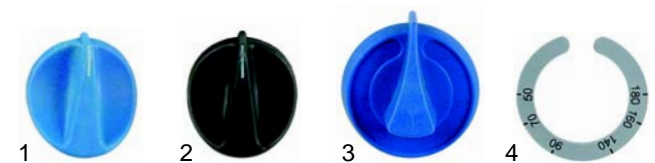

Item	Order	Description	Model	OEM
1	110482	knob/blue, 42mm	F8-F10	061037
2	110382	knob/black, 42mm		061050
3	110444	knob/blue, 55mm	FE4-8, F4, F6	061078
4	110499	symbol		082332