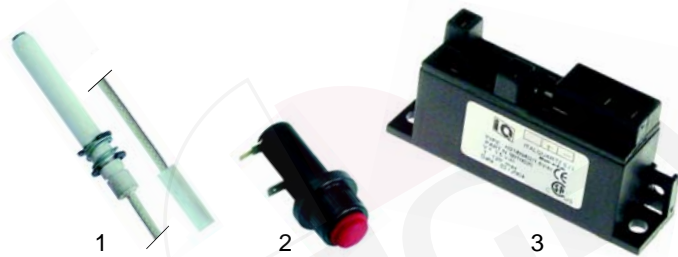

Item	Order	Description	Model	OEM
1	100819	electrode	FT1G,	068057
2	301195	ignition switch	FT2G_,	068163
3	101009	ignition unit	FT47G_, FT87G_	068160