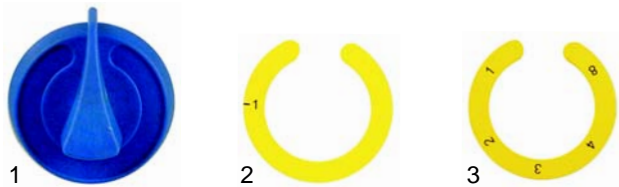

Item	Order	Description	Model	OEM
1	110384	knob/blue, 65mm	universal	061077
2	110403	symbol/yellow (0 - I)		082300
3	110404	symbol/yellow (energy regulator)		082305