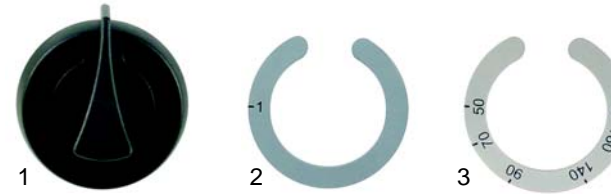

Item	Order	Description	Model	OEM
1	110389	knob/black, 65mm		061079
2	110484	symbol/O-I		082310
3	110525	symbol/180°C		082312