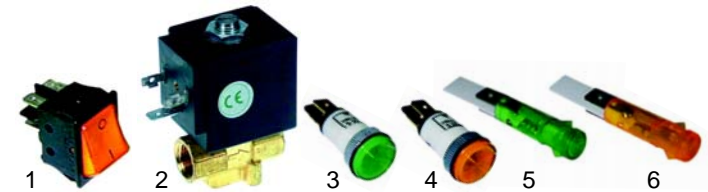

Item	Order	Description	Model	OEM
1	301002	switch		073013
2	370365	solenoid valve		062081
3	359027	signal lamp/green, 12 mm		076005
4	359048	signal lamp/yellow, 12 mm		076006
5	359136	signal lamp/green		076025
6	359137	signal lamp/yellow		076026