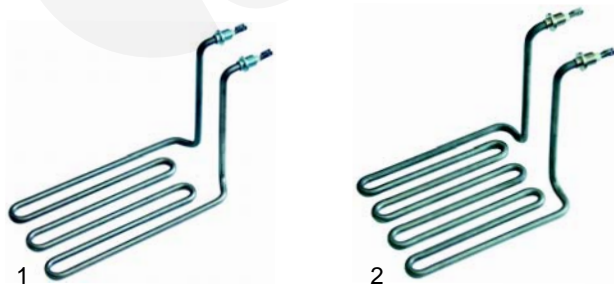

Fryers (electric)

Item	Order	Description	Model	OEM
1	416167	2500W/230V	FE4, F4, F4+4	071055.1
2	416168	2500W/230V	FE6, F6, F6+6, FE8	071077