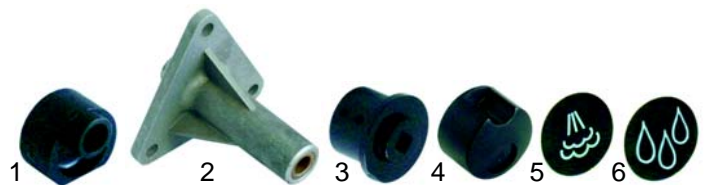

### Taps

Item	Order	Description
1	528748	Tap complete, steam/water

### Level glass

Item	Order	Description
2	528742	Gasket
3	528749	Spring
4	528750	Gasket

Item	Order	Description
1	529429	Level glass
2	528745	O-ring
3	528682	Press washer
4	529387	Level glass
5	528583	O-ring