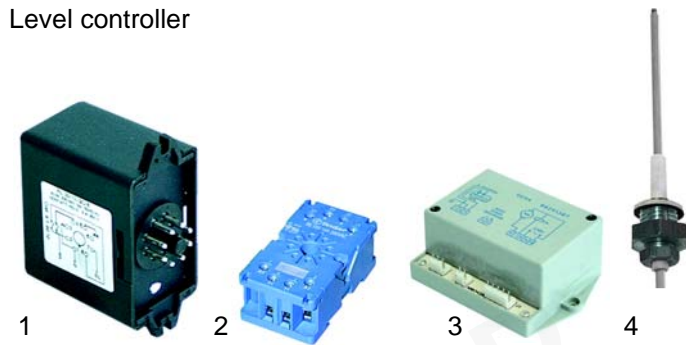

## Pressure switches, thermostats

Item	Order	Description
1	541021	Pressure switch, 3 poles
2	390166	Safety thermostat, 3 poles

## Switches, lamps

Item	Order	Description
1	346084	Switch
2	346085	Button
3	359401	Lamp/red, 8mm, 230V
4	359400	Lamp/green, 8mm, 230V

## Level controller

Item	Order	Description
1	400237	Level controller (RL30/1E-2C/8)
2	380137	Base, 8 poles
3	400422	Level controller
4	400020	Level probe