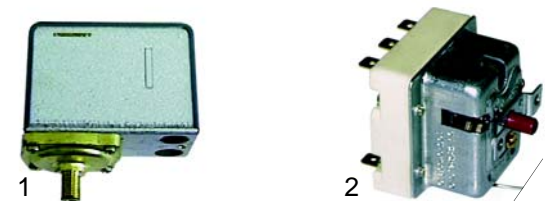

Pressure switches, thermostats

Item	Order	Description
1	541021	Pressure switch, 3 poles
2	390166	Safety thermostat, 3 poles