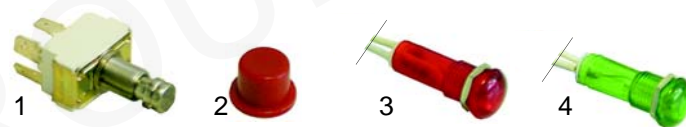

Switches, lamps

Item	Order	Description
1	346084	Switch
2	346085	Button
3	359401	Lamp/red, 8mm, 230V
4	359400	Lamp/green, 8mm, 230V