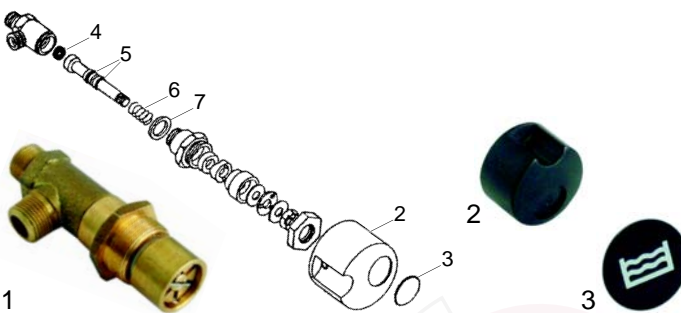

Water inlet valve

Item	Order	Description
1	528746	Water inlet valve/cpl.
2	111046	Knob
3	111047	Cover