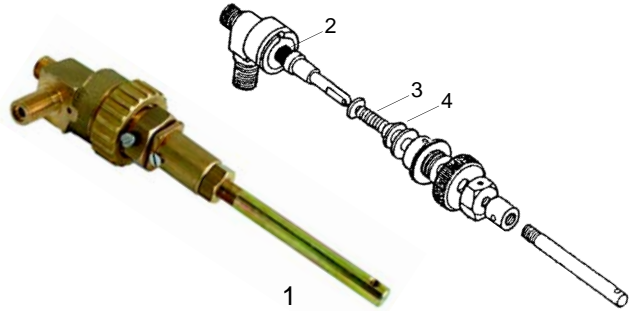

Taps

Item	Order	Description
1	528748	Tap complete, steam/water