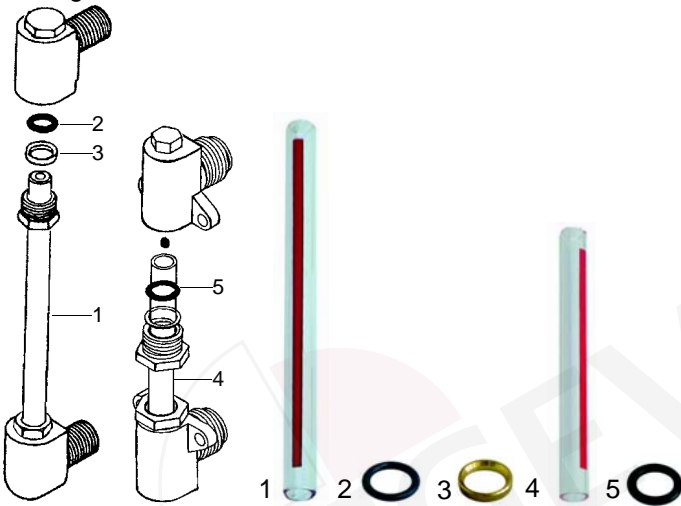

Level glass

Item	Order	Description
2	528742	Gasket
3	528749	Spring
4	528750	Gasket

Item	Order	Description
1	529429	Level glass
2	528745	O-ring
3	528682	Press washer
4	529387	Level glass
5	528583	O-ring