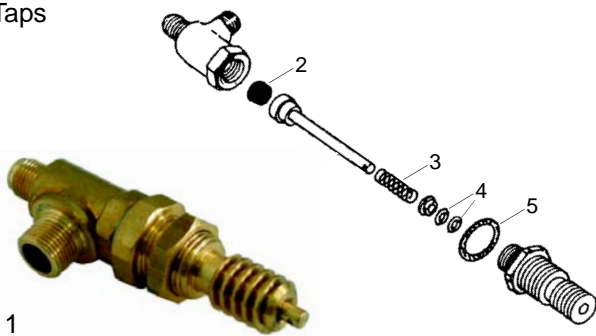

Item	Order	Description
1	528751	Eccentric
2	528752	Holder
3	528753	Fitting
4	111046	Knob
5	111048	Cap/steam
6	111049	Cap/water

### Water inlet valve

Item	Order	Description
1	528746	Water inlet valve/cpl.
2	111046	Knob
3	111047	Cover

## Pipes

Item	Order	Description
1	529684	Steam pipe/right
1	529685	Steam pipe/left
2	529679	Water pipe
3	528754	Valve
4	528755	Spring
5	528756	Washer
6	528745	O-ring

## Taps

Item	Order	Description
1	528757	Tap complete, steam/water

Item	Order	Description
2	528398	Gasket
3	528484	Spring
4	528400	O-ring
5	528401	Gasket