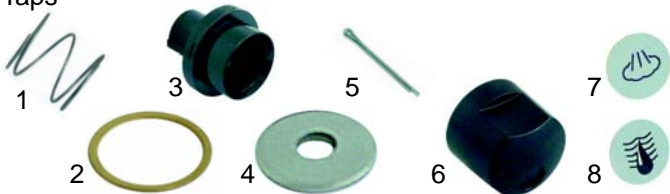

## Taps

Item	Order	Description
1	528757	Tap complete, steam/water

Item	Order	Description
2	528398	Gasket
3	528484	Spring
4	528400	O-ring
5	528401	Gasket

## Taps

Item	Order	Description
1	528758	Spring
2	528759	Washer
3	528760	Bush
4	528761	Washer
5	528762	Cotter
6	111063	Knob
7	111064	Cap/steam
8	111067	Cap/water