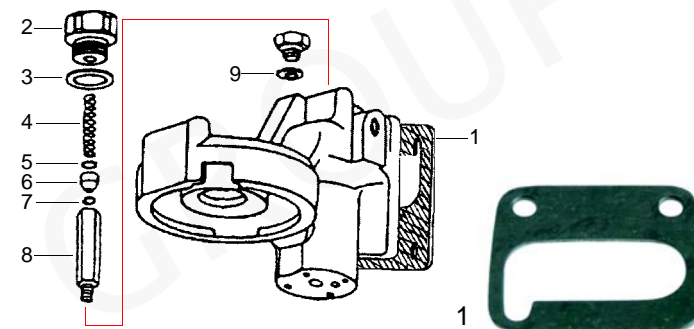

Group

Item	Order	Description
1	528763	Group gasket