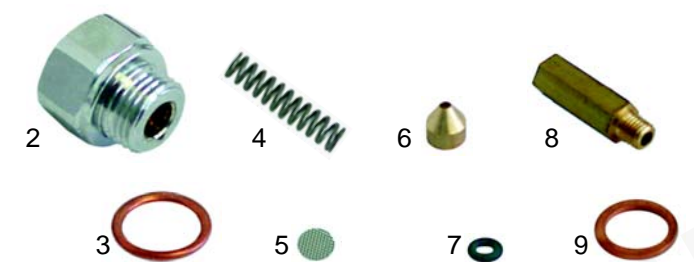

## Taps

Item	Order	Description
1	528757	Tap complete, steam/water

Item	Order	Description
2	528398	Gasket
3	528484	Spring
4	528400	O-ring
5	528401	Gasket

## Taps

Item	Order	Description
1	528758	Spring
2	528759	Washer
3	528760	Bush
4	528761	Washer
5	528762	Cotter
6	111063	Knob
7	111064	Cap/steam
8	111067	Cap/water

## Pipes

Item	Order	Description
1	529686	Steam pipe
2	529687	Water pipe
3	528401	Gasket
4	528184	Spring
5	528653	Washer
6	528654	Bush (nylon)
7	528655	O-ring

## Group

Item	Order	Description
1	528763	Group gasket

Item	Order	Description
2	528659	Ending cap
3	528520	Gasket
4	528668	Spring
5	528669	Filter
6	528670	Jet
7	528765	O-ring (viton)
8	528766	Lengthening, M6
8	528767	Lengthening, M8
9	528662	Cu-Gasket