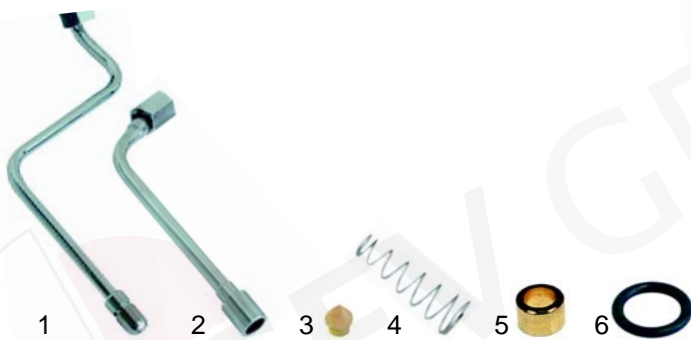

Pipes

Item	Order	Description
1	529684	Steam pipe/right
1	529685	Steam pipe/left
2	529679	Water pipe
3	528754	Valve
4	528755	Spring
5	528756	Washer
6	528745	O-ring