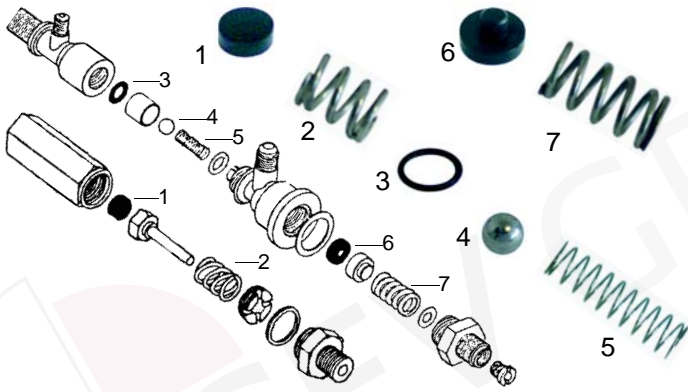

## Boiler gaskets

Item	Order	Description
1	528166	Gasket (klingerit)
2	528741	Gasket (teflon)

## Manometer

Item	Order	Description
1	541242	Manometer, 0 - 3 bar (101)
2	541243	Manometer, 0 - 24 bar (101)

Item	Order	Description
1	541244	Manometer, 0 - 3 bar (88)
2	541246	Manometer, 0 - 12 bar (88)
3	541245	Manometer, 0 - 24 bar (88)

## Valves

Item	Order	Description
1	529312	Safety valve, 1,8 bar, 3/8"
2	529316	Safety valve/sealed, 1,8 bar, 3/8"
3	529303	Empty valve (stainless steel), 1/4"
4	529361	Cu-gasket, 1/4"
5	529349	Cu-gasket, 3/8"

Item	Order	Description
1	529317	Expansion valve
2	529345	Retention valve, 3/8"
3	529323	Expansion- and retention valve

Item	Order	Description
4	528742	Gasket
5	528400	O-ring
6	528743	Spring
7	528747	Gasket