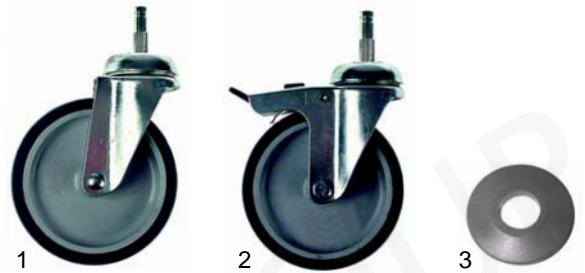

Item	Order	Description	Model	OEM
1	700340	swivel castor, Ø125 mm	1400, 1402,	R3205
2	700336	swivel castor with break, Ø125 mm	1405, 1407,	R3205F
3	700154	removing wheel, Ø25 mm	1410, 1412	-