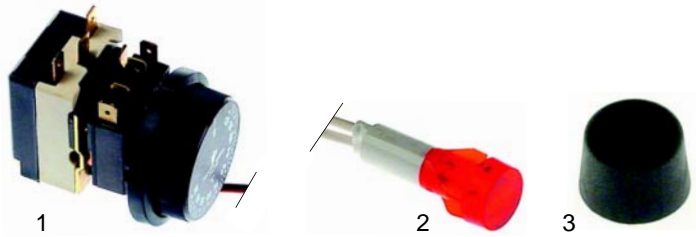

Item	Order	Description	Model	OEM
1	375762	thermostat		R0090
2	359866	signal lamp	9035, 9040,	R0095
3	693442	device leg	9045, 9050	001804340001