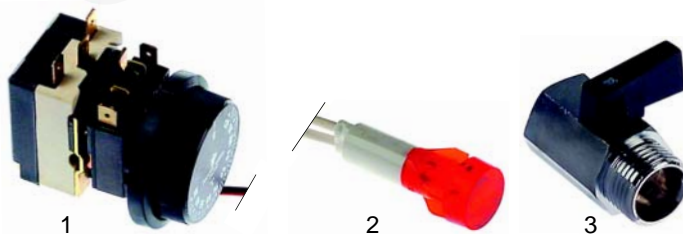

Item	Order	Description	Model	OEM
1	700341	swivel castor, Ø125 mm		R3207
2	700342	swivel castor, Ø125 mm with break	universal	R3027F
3	690942	bumper angle		R0034

Bains-marie trolleys/desk devices

Item	Order	Description	Model	OEM
1	375762	thermostat		R0090
2	359866	signal lamp	universal	R0095

Item	Order	Description	Model	OEM
1	418334	1400W/230V	9530, 9531, 9550, 9551	R1515
2	418335	500W/230V	9540, 9541	R1545

Item	Order	Description	Model	OEM
1	379994	controller compl. with sensor		R0052
2	300125	switch	universal	R0056