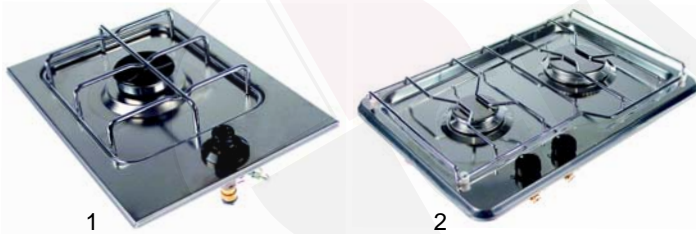

Flambé trolleys

Item	Order	Description	Model	OEM
1	105927	hob, 1-fold, compl.	6402	A0135
2	105928	hob, 2-fold, compl.	6400, 6404	A0136