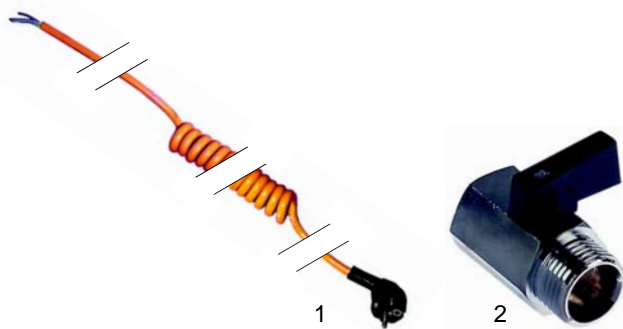

Item	Order	Description	Model	OEM
1	550101	spiral cable		003553280001
2	514361	drain tap	universal	002001020001