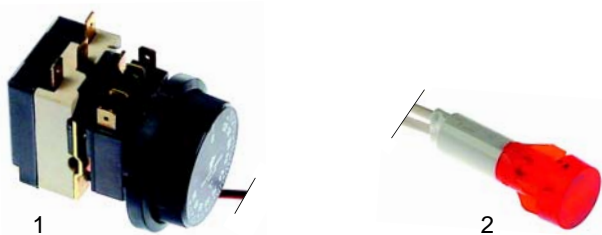

Item	Order	Description	Model	OEM
1	700341	swivel castor, Ø125 mm		R3207
2	700342	swivel castor, Ø125 mm with break	universal	R3027F
3	690942	bumper angle		R0034

Bains-marie trolleys/desk devices

Item	Order	Description	Model	OEM
1	375762	thermostat		R0090
2	359866	signal lamp	universal	R0095