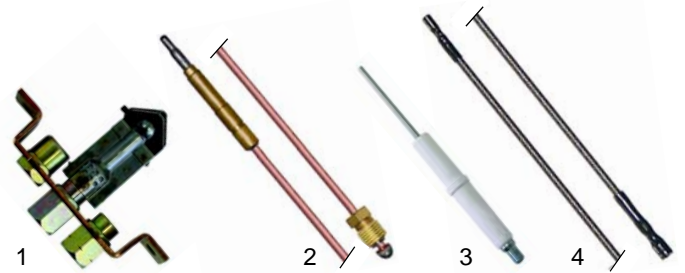

Item	Order	Description	Model	OEM
1	100079	pilot burner	GS246, GS312, GS366, GS416	GS20030
2	102041	thermocouple		PLX20039
3	100701	electrode		GS20038
4	100018	ignition cable		PLX20008