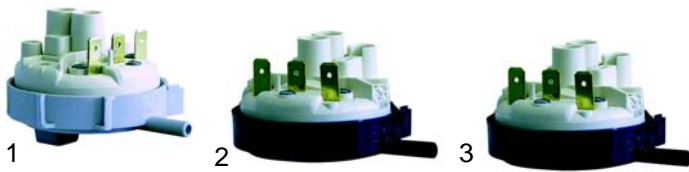

Item	Order	Pressure range	Model	OEM
1	541106	90/56 (drain pump)	45, 51, 54, Silver 50, Gold 55, Gold 57	224005
2	541102	115/15	43	224006
3	541103	170/140	43	224007