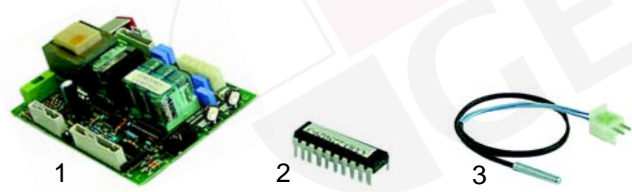

Item	Order	Description	Model	OEM
1	400899	power p.c.b.	Silver 40, Silver 50,	215023
2	400900	micro processor	Gold 55, Gold 57	225029
3	400910	sensor	Silver 40, Silver 50	231014
3	400911	sensor	Gold 55, Gold 57	231015