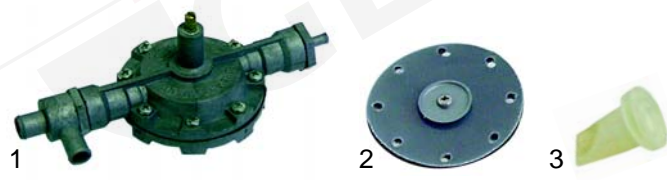

Dosing pumps

Item	Order	Description	Model	OEM
1	361034	rinse aid diaphragm	S50, S60, S80, CB200N, CB290N, CS510-CS1300	DWD1N
2	361360	membrane		RAM32
3	361361	non-return valve		CWV1