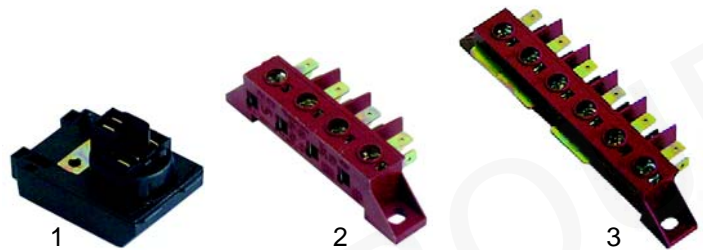

Item	Order	Description	Model	OEM
1	550300	connector block	Beta 235, Beta 240, Silver 40	459018
2	550349	connector block 3-pole	universal	220010
3	550411	connector block 5-pole	universal	220011