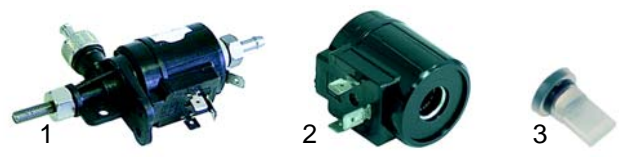

Item	Order	Description	Model	OEM
1	361004	rinse aid solenoid	B90- B210y, CB20N, CB21N, 35-54, S58, S58S, S59, L51, L52,	987020 DWD1F
2	361113	solenoid coil 230V	S58S, S59, L51, L52,	201002
3	510298	non-return valve	61-64, 1100-1300	144012