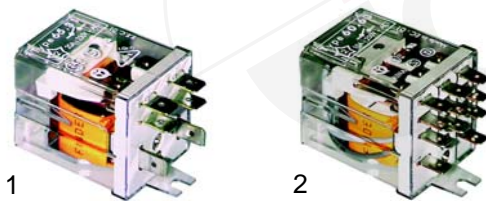

Item	Order	Description	Model	OEM
1	380311	1 NO 1 NC 20A/ 230V	35, 40, 43, 45, 46, 50, 51, 53, Beta 246, Beta 250, Beta 253	229030
2	380312	3 changeover 10A/ 230V	42, 43, 46, 49, 50, 51, 53, 54, L51, L52, 61, 62, 1100, 1200, 1300, Beta 235, Beta 240, Beta 246, Beta 250, Beta 253	229024 229023 DER100 DER11 DER110