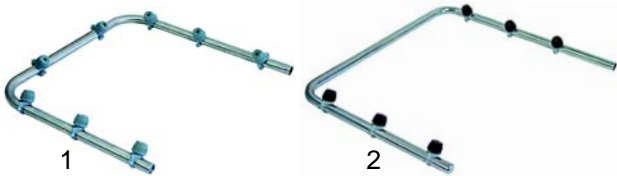

Item	Order	Description	Model	OEM
1	518313	wash arm/ upper	42	990088
2	518314	wash arm/ lower	Beta 245, 45	990082