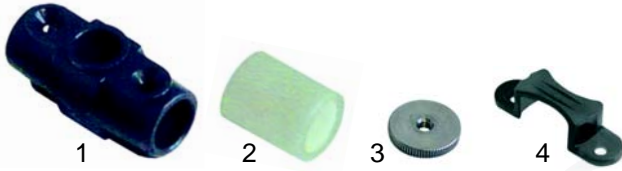

Item	Order	Description	Model	OEM
1	513219	rinse cross	50, 50S, 51, 53, S58, S58S, S59, 49, L51, L52, 61, 62, 63, 64, 1100, 1200, 1300	DAS265, 129019
2	513220	hub		DZB51
3	518028	lock nut		454004, CVG5E
4	518027	lock nut holder	universal	CWP35, 412023