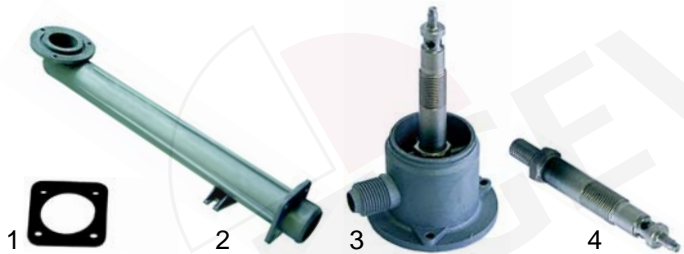

Item	Order	Description	Model	OEM
1	513228	gasket	1200, 1300 (upper)	CGM3, 926035
2	513229	support		DAC14, 926036
3	518030	wash arm support		DAS2598, 926029
4	513168	rinse arm spindle		DLP520