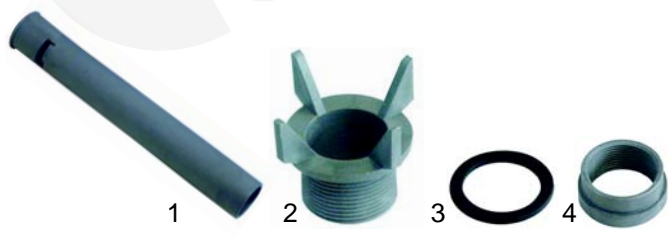

Item	Order	Description	Model	OEM
1	513240	drain plug		926046; DZT5582
2	513176	drain seating	L51, L52, 63, 64, 1200, 1300	929036, DZP14CC
3	513059	gasket		437063, CGG42
4	513177	nut, 1 1/4"		926050, DWP89