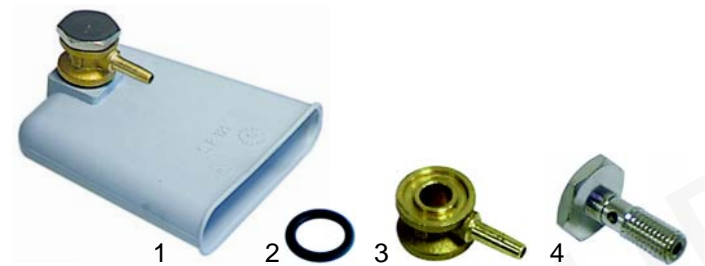

Item	Order	Description	Model	OEM
1	510103	air trap, compl.		984001
2	510077	O-ring	42, 50, 50S, 51, 53, 54, Beta	456006
3	510105	hose connector	250, Beta 253, Silver 50	468053
4	510016	banjo bolt		486002