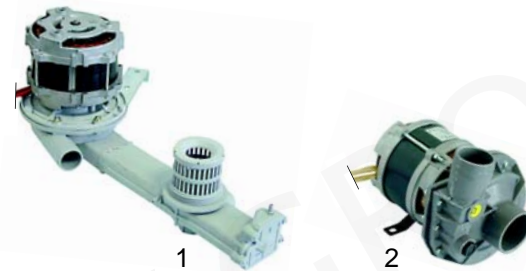

Item	Order	Power	Model	OEM
1	500351	0,8kW/230V	Gold 55, Gold 57	130994
2	500544	0,73 W/230V FIR4223	S58, S58S, 61	926151 DPE210