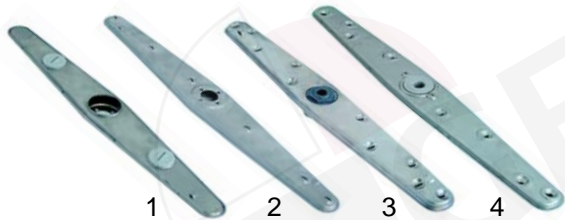

Item	Order	Description	Model	OEM
1	518316	wash arm/ upper	43	129036
2	518157	wash arm/ lower		129034
3	518270	wash arm/ lower	50, 50S, 51, 53, 54, Silver 50	129046, DLL160
4	518273	wash arm/ upper, lower	Gold 55/57	990107