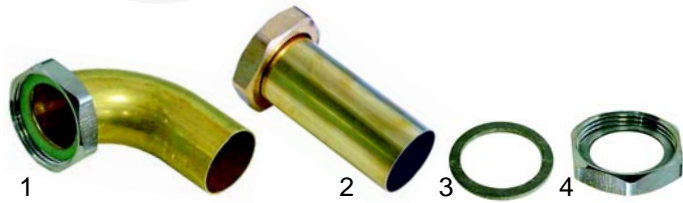

Item	Order	Description	Model	OEM
1	513062	elbow connector	S50 - S80	929037, DZC1C
2	513214	straight connector	CS710 - CS1300	DZC1D
3	513215	gasket	S50 - S80, CS510, CS520,	CGF30
4	513216	nut	CS710 - CS1300	CDO114C