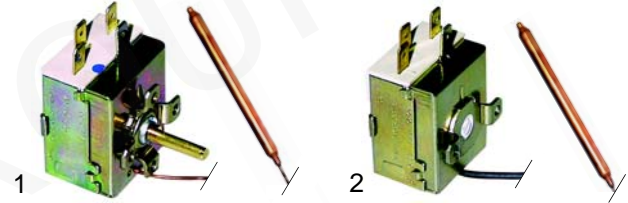

Pressure switches

Item	Order	Pressure range	Model	OEM
1	541013	55/20	B90-B210y, CB200N, CB20N, CB21N, CB290N, S50, S60, S80, S58, S58S, S59, S500, 49, 61, 62, 1100	929039 DEP4
2	541001	35/17	35, 40, Silver 40, Beta 235, Beta 240	224004
3	541003	55/35	42, 43, 45, 46, 50, 50S, 51, 53, 54, Silver 50, Beta 245, Beta 246, Beta 250, Beta 253	224003

Item	Order	Pressure range	Model	OEM
1	390006	0-95	B90-B210y, CB20N-CB290N, CS510-CS1300 S50, S60, S80	DRT11 DRT13 DRT13L 929044
2	390421	0-95	S58, S58S, S59, L51, L52, 49, 61, 62, 63, 64, 1100, 1200, 1300	DRT13B 929107