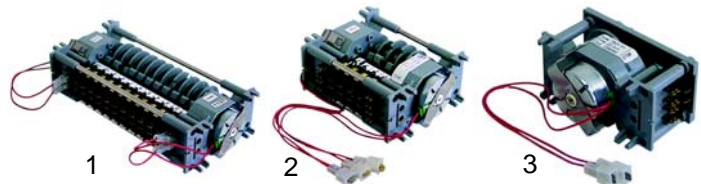

Item	Order	Description	Model	OEM
1	360124	90°/20° 11 cam, 230V	43	238067
2	360134	6°/180° 4 cams, 230V	50, 50S, 53	238061
3	360132	20° regeneration, 230V	50, 50S, 53	238060