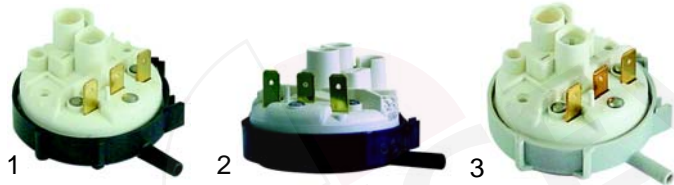

Item	Order	Pressure range	Model	OEM
1	541166	140/110	Gold 55/ Gold 57	224008
2	541105	180/70	L51, L52, 63, 64, Gold 74	926049 DEP45
3	541167	110/60	Gold 71, Gold 72	224002