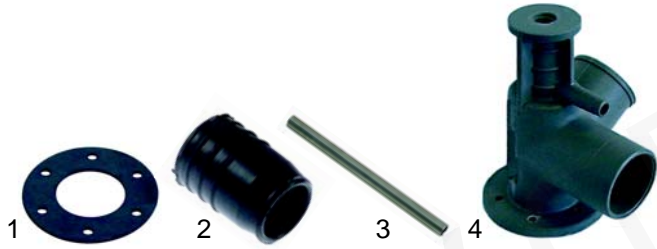

Item	Order	Description	Model	OEM
1	513170	gasket	1100 (lower)	CGG30
2	518150	gasket		441009
3	513131	rinse arm		DZT799, 926031
4	518304	support		111013