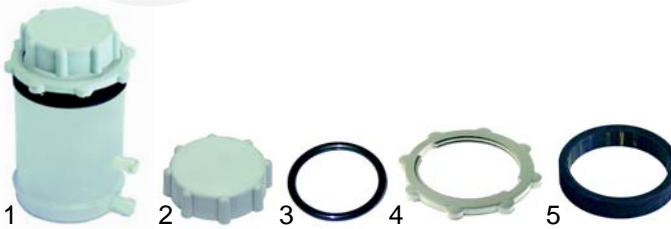

Item	Order	Description	Model	OEM
1	518364	salt container, compl.	43	406997
2	510015	cap		480005
3	510072	gasket		456016
4	518365	nut		429060
5	518366	gasket		437068