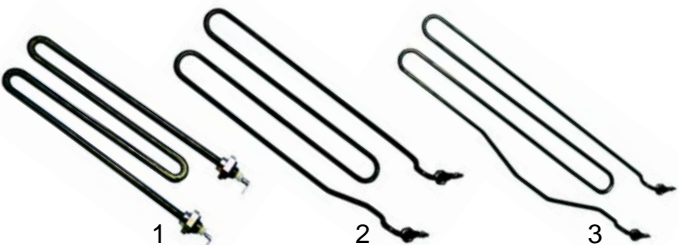

Item	Order	Description	Model	OEM
1	415666	1,1kW/ 230 V	35, 40	230077
2	415664	2,25 kW/ 230 V	42, 45, Beta 245	230085 230006
3	415665	3 kW/ 2x230 V	46, 50, 50S, 51, 53, 54, S58, S58S, S59, 49, L51, L52, 61, 62, 63, 64, 1100, 1200, 1300	230086 230060