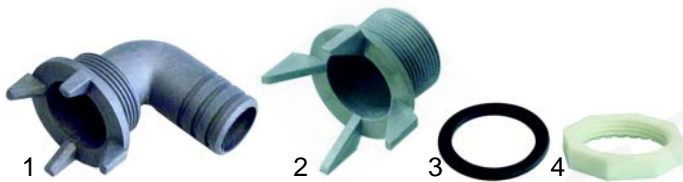

Suitable for Colged

Item	Order	Description	Model	OEM
1	513058	drain elbow	B90 - B210, CB20N, CB21N, CB200N, CB290N, CS610, CS690	DZP13
2	513176	drain seating	S50 - S80, CS510, CS520, CS710 - CS1300	DZP14 929036
3	513059	gasket	universal	437063, CGG42
4	513103	nut		CDZ14 417081