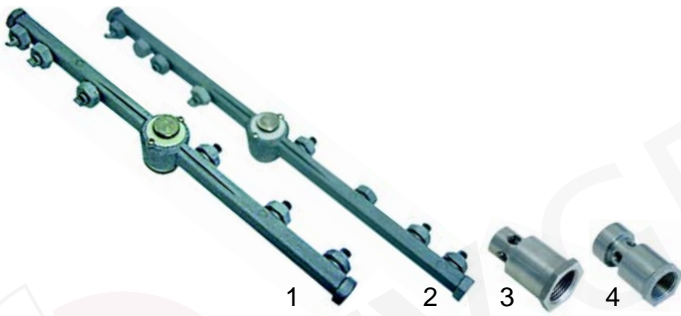

Item	Order	Description	Model	OEM
1	513011	rinse arm	B150Y - BL210, CB200N, CB290N	DLR92
2	510295	rinse arm	S50 - S80, CS510 - CS1300	DLR91
3	513212	rinse arm bearing	B150Y, B160Y	DLP7
4	513029	rinse arm bearing	B210, CB200N, CB290N, S50 - S80, CS510 - CS1300	DLP5