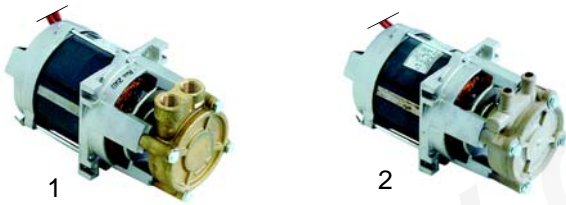

Booster pumps

Item	Order	Power	Model	OEM
1	500358	0,4HP/ 230V	43, 54, 53, S58, S58S, S59, 49, L51, L52, 61, 62, 63, 64, 1100, 1200, 1300, Beta 245, Beta 246, Beta 250, Beta 253, Silver 50	130120 DPE125R
2	300359	0,4HP/ 230V	Gold 55, Gold 57, Gold 71, Gold 72, Gold 74	130143 DPE127