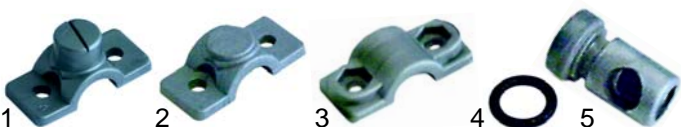

Item	Order	Description	Model	OEM
1	513055	rinse jet	35, 40, 42, 45, 46, 50, 50S, 51, 53, S58, S58S, S59, 49,	CSP2502, 926133
2	513088	blind jet	L51, 61, 62, 63, Silver 40,	DWS514
3	513091	support	Silver 50, Beta 235, Beta 240, Beta 245, Beta 246,	DWS512
4	513090	O-ring	Beta 250, Beta 253	CGR106
5	513092	end cap		DWT312