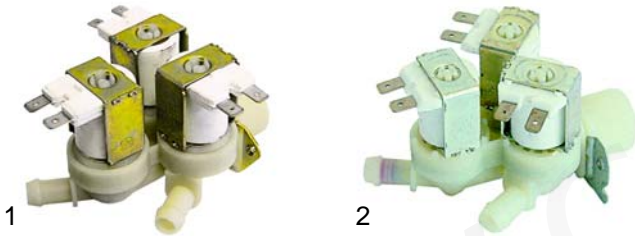

Item	Order	Description	Model	OEM
1	370025	triple 230V	B160, B150y, B160y, S50, S60, CB20N, CB21N, CB200N, CB290N	DEV3T
2	370247	triple 230V with reducer	35, 40, 42, 45, 46, Beta 235, Beta 240, Beta 245, Beta 246, Beta 250, Beta 253	240002 240001