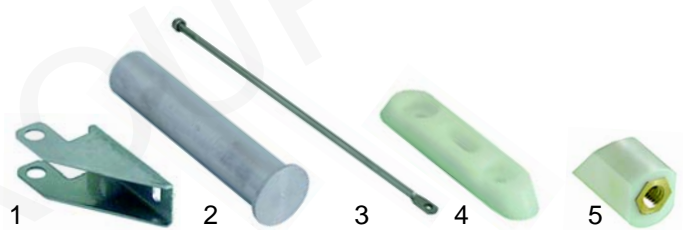

Suitable for Colged

Item	Order	Description	Model	OEM
1	513134	outlet hose	S58, S58S, S59, 49, L51, L52, 61, 62, 63, 64	926034 DZG47
2	513135	inlet hose	S58, S58S, S59, L51, L52, 1200, 1300	926056 DZG461
3	513244	inlet hose	49, 61, 62, 63, 64, 1100	926033 DZG63
4	513245	outlet hose upper	49, L51, L52, 61, 62, 63, 64, 1100, 1200, 1300	926032 DZG441