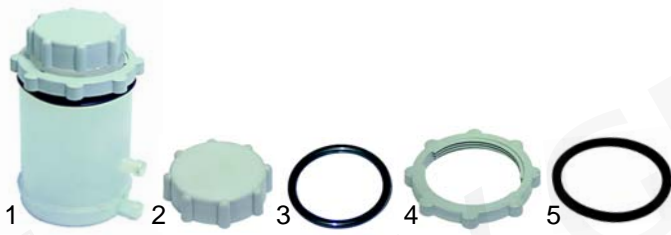

Suitable for Colged

Softeners

Item	Order	Description	Model	OEM
1	510032	salt container, compl.	35, 40, 42, 45, 46,	406998
2	510015	cap	Silver 40, Silver 50,	480005
3	510072	gasket	Beta 235, Beta 240,	456016
4	510018	nut	Beta 245, Beta 246,	429011
5	510071	gasket	Beta 250, Beta 253, 50,	437034
			50S, 53, Gold 55, Gold 57