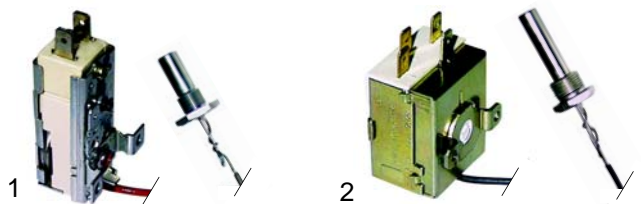

Item	Order	Press. range	Model	OEM
1	390001	53 °C	35 (to No. 3769) 40 (to No. 3769), 50, 53	236023 DRT130B
2	390310	55 °C	35 (from No. 3770) 40 (from No. 3770) 42, 45, 46, 51, 54, S58, S58S, S59, 49, L51, L52, 61, 62, 63, 64, 1100, 1200, 1300, Beta 245, Beta 246, Beta 250, Beta 253	236042, 236028, 929196, DRT141

Item	Order	Pressure range	Model	OEM
1	541109	Y-piece	universal	035031
2	530560	hose 5 x 10	universal	143005, 143013, 143131