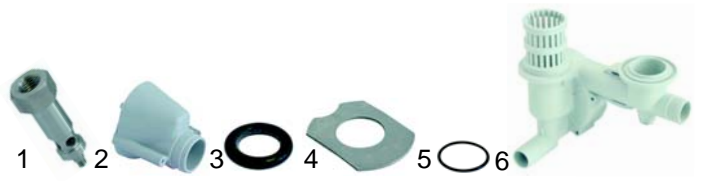

Item	Order	Description	Model	OEM
1	518172	rinse arm spindle		325064
2	518173	wash arm support		115106
3	518341	O-ring	Beta 235 (to No. 27387), Beta 240 (to No. 26716)	456009
4	518340	disc		199047
5	518175	O-ring		199052
6	518177	manifold		456061
				111023