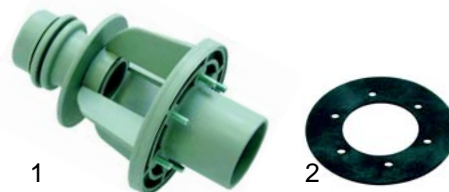

Item	Order	Description	Model	OEM
1	518074	filter holder	45, 46, 50, 50S, 51, 53,	478059
2	518210	gasket	Beta 245, Beta 246,	437015
			Beta 250, Beta 253