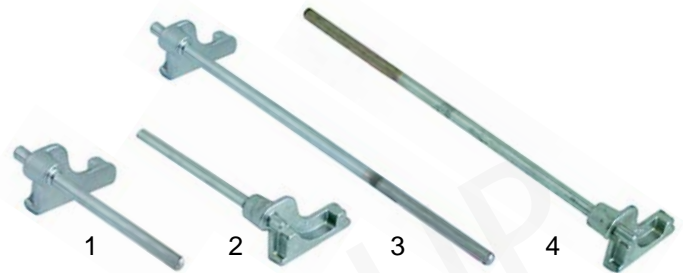

Item	Order	Description	Model	OEM
1	518254	hinge/ left	42	311018CR
2	518253	hinge/ right		311001CR
3	518357	hinge/ left	54	311014CR
4	518358	hinge/ right		311015CR