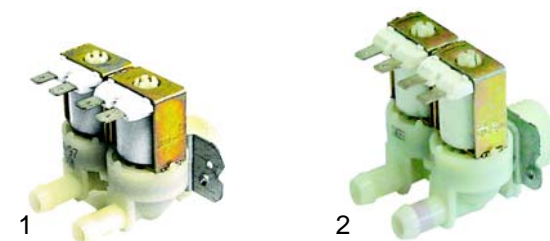

Item	Order	Description	Model	OEM
1	370021	double 230V	B110, B140, B150, B150y, B160, B160y, B210, B210y, S80, CB20N, CB21N, CS510-CS1300, 35, 40, 42, 43, 45, 46, 51, 53, 54, Beta 235, Beta 240, Beta 245, Beta 246, Beta 250, Beta 253, Silver 40, Silver 50, Gold 55, Gold 57	DEV3D 240003 240004
2	370246	double 230V with reducer	35, 40, 43, 45, 46, 50, 50S, 53, Beta 235, Beta 240, Beta 245, Beta 246, Beta250, Beta253, Silver 40, Silver 50, Gold 55	240010