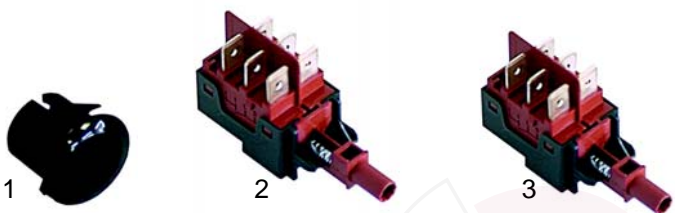

Item	Order	Description	Model	OEM
1	345627	housing	Beta 235, Beta 240, Beta 245, Beta 246,	226101
2	345651	switch, 2-pole, changeover	Beta 250, Beta 253	208011
3	345650	push button, 2-pole		226095

Item	Order	Description	Model	OEM
1	345620	push button	Beta 235, Beta 240, Beta 245, Beta 246,	226102
2	345621	push button	Beta 250, Beta 253	227056