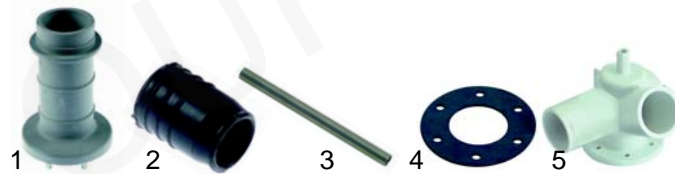

Item	Order	Description	Model	OEM
1	518024	wash arm support		DAS2596, 115076
2	518150	gasket		441009
3	513131	rinse arm	S58, S58S, S59 (lower)	DZT799, 926031
4	513170	gasket		CGG30
5	518171	support		111019