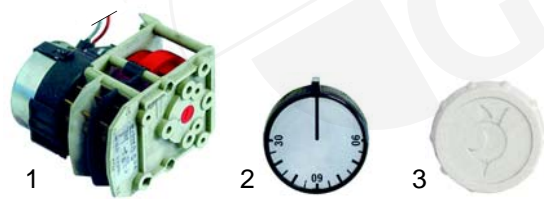

Item	Order	Description	Model	OEM
1	360260	18 min. regeneration	B110, B160, B160Y, CB20N, CB21N	DTP31
2	110902	knob	CB20N, CB21N, CB200N, CS510 - CS1300	CWM12
3	110903	knob	CB20N, CB21N, CB200N, CS510 - CS1300	CWM199