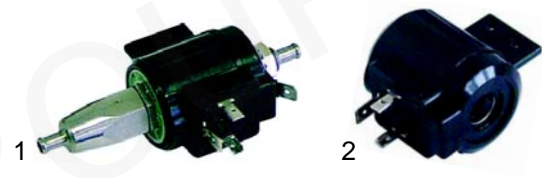

Item	Order	Description	Model	OEM
1	361026	dosing pump rinse aid	42, 45, 46, S51, 53,	987017
2	361365	solenoid coil	54, S58, L51, L52	201020