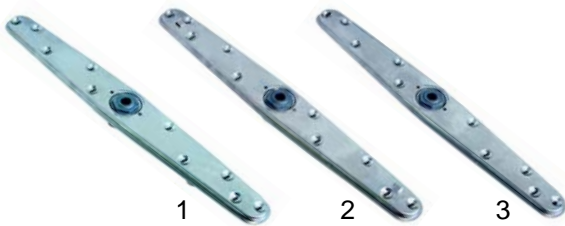

Item	Order	Description	Model	OEM
1	513121	wash arm/ upper, lower	S58, S58S, S59	DLL158, 45205
2	513144	wash arm/ upper, lower	49, L61, L51, L52, L62, L63, L64	DLL169, DLL18, 926248
3	513145	wash arm/ upper, lower	71, 72, 74	80311