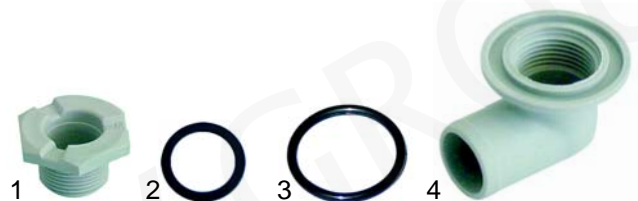

Item	Order	Description	Model	OEM
1	518187	drain seating		429048
2	510074	gasket		437025
3	510072	O-ring	35, 40	456016
4	518190	elbow connector		463009