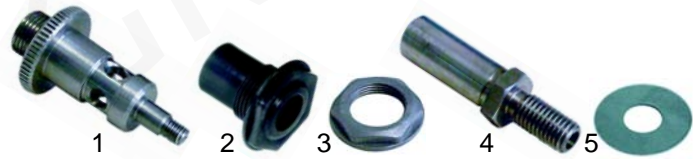

Item	Order	Description	Model	OEM
1	513122	rinse arm spindle		DLP52, 926130
2	513123	wash arm bearing	50, 50S, 51, 53, Beta 250, Beta 253, Silver 50 (lower)	DAS258, 926129
3	513124	nut		CDP258, 926128
4	513125	rinse arm		DLP526N
5	518032	disc		199027