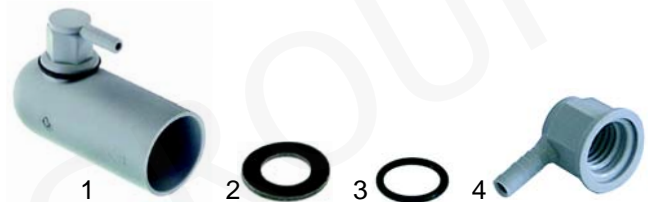

Air traps

Item	Order	Description	Model	OEM
1	518200	air trap, compl.	35, 40, 45, 46, 49, S58, S85S,	984005
2	510075	gasket	S59 Silver 40, Beta 235,	437019
3	518349	O-ring	Beta 240, Beta 245, L51,	456026
4	510106	elbow connector	L52, 61, 62, 63, 64, Gold 71, Gold 72, Gold 74, 1100,	468029