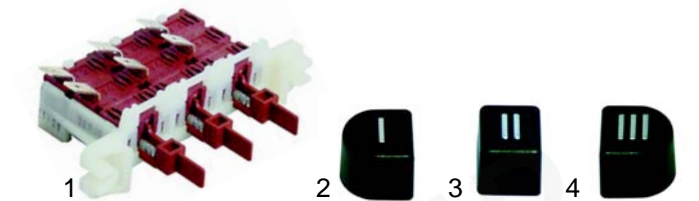

Item	Order	Description	Model	OEM
1	345303	switch block		DEP35
2	345304	button I		DWT74
3	345305	button II	S50 - S60, S80	DWT75
4	345306	button III		DWT76