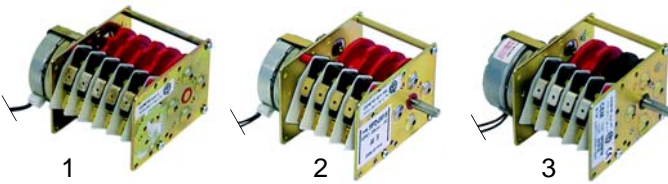

Item	Order	Description	Model	OEM
1	360029	90°/120°/180°, 5 cams, 230V	S50 - S80	DTP18
2	360019	240°, 4 cams, 230V	CS510 - CS690	DTP14
3	360028	2 x 135°, 4 cams, 230V	CS710 - CS1300, CB200N	DTP15