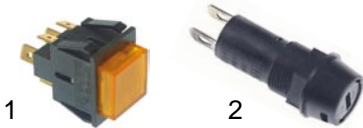

Member of the  **GEV GROUP**

W

Suitable for Whirlpool

electrical components

pos.	order no.	description	type	ref. no.
1	480100	ice cutter heater	AGB015/028, AGB022/024, K20/K40/K80	481925998186 481925998215 481925998177

item	order no.	description	type	ref. no.
1	370420	solenoid valve	AGB010/011/024, K40	481928128139 481928128225 481928128185
	370419	solenoid valve	AGB015/022, K20	481928128144 481928128224 481928128186
	370452	solenoid valve	AGB028, K80	481928128177 481928128226

pos.	order no.	description	type	ref. no.
1	401608	transformer 18V	AGB022	481914538004 481914538025
2	401607	transformer 20V	AGB024/028	481914538021 481914538026

item	order no.	description	type	ref. no.
1	370418	hot gas valve	AGB010/011/015	481928128063
2	370417	solenoid valve body	AGB022/024/28, K20/40/80	481952648177 481952648073
3	371150	solenoid valve coil		481928168018 481928168017