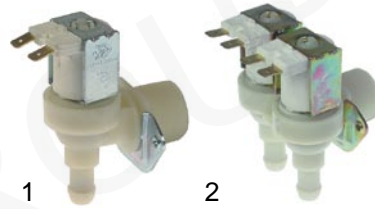

Member of the  **GEV GROUP**

W

Suitable for Whirlpool

electrical components

pos.	order no.	description	type	ref. no.
1	480100	ice cutter heater	AGB015/028, AGB022/024, K20/K40/K80	481925998186 481925998215 481925998177

item	order no.	description	type	ref. no.
1	370420	solenoid valve	AGB010/011/024, K40	481928128139 481928128225 481928128185
	370419	solenoid valve	AGB015/022, K20	481928128144 481928128224 481928128186
	370452	solenoid valve	AGB028, K80	481928128177 481928128226

pos.	order no.	description	type	ref. no.
1	401608	transformer 18V	AGB022	481914538004 481914538025
2	401607	transformer 20V	AGB024/028	481914538021 481914538026

item	order no.	description	type	ref. no.
1	370418	hot gas valve	AGB010/011/015	481928128063
2	370417	solenoid valve body	AGB022/024/28, K20/40/80	481952648177 481952648073
3	371150	solenoid valve coil		481928168018 481928168017

item	order no.	description	type	ref. no.
1	601432	motor	AGB028, K80	481936118228
2	601425	fan blade ø100mm		481951538001

mechanical components

item	order no.	description	type	ref. no.
1	695434	spray arm	universal	481953248002
2	900639	gasket	AGB028	481946669457
3	900638	magnetic door seal	AGB011/015	481946668759