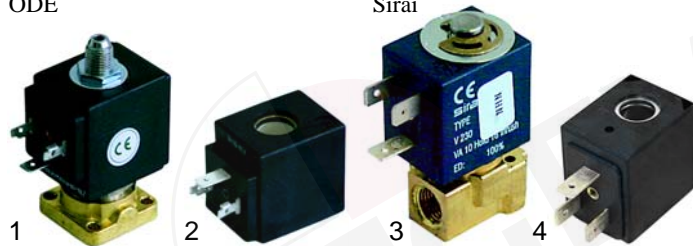

Member of the  **GEV GROUP**

Solenoid valves

Scem/Parker

Item	Order	Description
1	370057	cpl., 3 ways, 230 V AC
2	370062	Solenoid square base
3	370206	cpl., 1/8", 2 ways, 230 V AC
4	371029	Magnetic coil, 230 V AC

Lucifer

Item	Order	Description
1	370053	cpl., 3 ways, 230 V AC
2	370061	Solenoid square base
3	371031	Magnetic coil, 230 V AC

ODE

Sirai

Item	Order	Description
1	370203	cpl., 3 ways, 230 V AC
2	371150	Magnetic coil, 230 V AC
3	370168	cpl., 1/8", 2 ways, 230 V AC
4	371071	Magnetic coil, 230 V AC

Solenoid valve accessories

Item	Order	Description
1	371091	Plug/small
2	371090	Plug/big
3	371095	O-ring/viton
4	371100	O-ring/Silicon

Switches

Item	Order	Description
1	541021	Pressure switch, 3 poles
2	301002	Switches, 2 poles

Item	Order	Description
1	400019	RL30/1E-2C/F, 230V
2	400020	Level probe

Flowmeter

Item	Order	Description
1	400004	Flowmeter, 1/4"
2	400256	Plug
3	400257	Flowmeter turbine
4	400258	Case gasket

Key push buttons