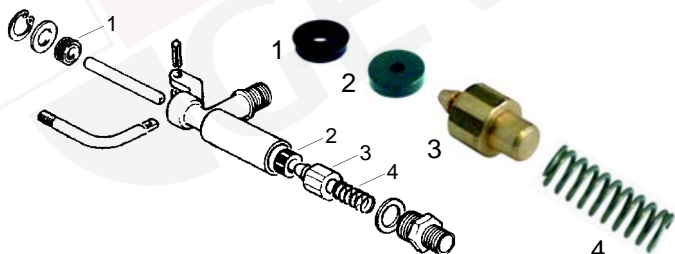

Manometer

Item	Order	Description
1	541223	Manometer/double scale

Valves

Item	Order	Description
1	529312	Safety valve, 1,8 bar, 3/8"
2	529316	Safety valve/sealed, 1,8 bar, 3/8"
3	529303	Empty valve/stainless steel, 1/4"
4	529304	Empty valve, 1/4"
5	529361	Cu-gasket, 1/4"
6	529349	Cu-gasket, 3/8"

Item	Order	Description
1	528790	Non-return valve, 3/8"
2	528936	Expansion valve
3	528937	Expansion valve (adjustable)

Level glass

Item	Order	Description	Model	OEM
1	529407	Level glass, 170 x 11 mm		21300
2	529408	Level glass gasket		12200
3	529862	Pressure washer		25652
4	529355	Plastic ball		15300

Water inlet valve

Item	Order	Description
1	529632	Water inlet valve/cpl.
2	111092	Handle

Item	Order	Description
1	528309	Gasket
2	528308	Piston gasket
3	528310	Piston
4	528311	Spring

Taps

Item	Order	Description
1	529621	Tap/cpl. (steam/water)
2	111090	Knob/cpl. (steam)
3	111156	Knob (water)

Taps

Item	Order	Description
1	528308	Gasket, 15 x 4 x 4 mm
2	528312	Gasket
3	528313	Shaft gasket
4	529719	Spring

Pipes

Item	Order	Description
1	529775	Steam pipe
2	529773	Steam pipe/stainless steel
3	529860	Water pipe