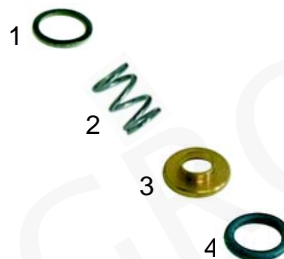

Item	Order	Description
1	528790	Non-return valve, 3/8"
2	528936	Expansion valve
3	528937	Expansion valve (adjustable)

Level glass

Item	Order	Description	Model	OEM
1	529407	Level glass, 170 x 11 mm		21300
2	529408	Level glass gasket		12200
3	529862	Pressure washer		25652
4	529355	Plastic ball		15300

Water inlet valve

Item	Order	Description
1	529632	Water inlet valve/cpl.
2	111092	Handle

Item	Order	Description
1	528309	Gasket
2	528308	Piston gasket
3	528310	Piston
4	528311	Spring

Taps

Item	Order	Description
1	529621	Tap/cpl. (steam/water)
2	111090	Knob/cpl. (steam)
3	111156	Knob (water)

Taps

Item	Order	Description
1	528308	Gasket, 15 x 4 x 4 mm
2	528312	Gasket
3	528313	Shaft gasket
4	529719	Spring

Pipes

Item	Order	Description
1	529775	Steam pipe
2	529773	Steam pipe/stainless steel
3	529860	Water pipe

Pipe accessories

Item	Order	Description
1	528210	Gasket/klingerit
1	528314	Gasket/teflon
2	529719	Spring
3	529718	Pressure washer
4	529412	O-ring

Drain tap

Item	Order	Description
1	528600	Drain tap
2	520072	Outflow hose, 3/8", pack 5 m
2	520036	Outflow hose, 3/8", pack 30 m