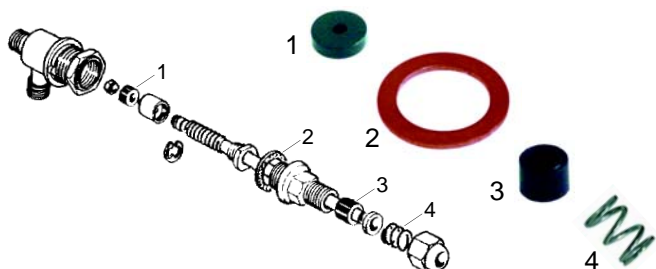

Item	Order	Description
1	528790	Non-return valve, 3/8"
2	528936	Expansion valve
3	528937	Expansion valve (adjustable)

Level glass

Item	Order	Description	Model	OEM
1	529407	Level glass, 170 x 11 mm		21300
2	529408	Level glass gasket		12200
3	529862	Pressure washer		25652
4	529355	Plastic ball		15300

Water inlet valve

Item	Order	Description
1	529632	Water inlet valve/cpl.
2	111092	Handle

Item	Order	Description
1	528309	Gasket
2	528308	Piston gasket
3	528310	Piston
4	528311	Spring

Taps

Item	Order	Description
1	529621	Tap/cpl. (steam/water)
2	111090	Knob/cpl. (steam)
3	111156	Knob (water)

Taps

Item	Order	Description
1	528308	Gasket, 15 x 4 x 4 mm
2	528312	Gasket
3	528313	Shaft gasket
4	529719	Spring

Pipes

Item	Order	Description
1	529775	Steam pipe
2	529773	Steam pipe/stainless steel
3	529860	Water pipe