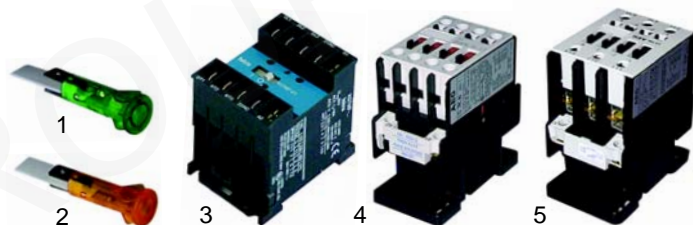

Item	Order	Description	Model	OEM
1	359139	signal lamp, 230V		32W1330
2	359140	signal lamp, 230V		32W0790
3	380415	contactor	31RE, 71ARE, 91ARE	32Z4471
4	380262	contactor		32Z2080
				32Z2083
5	380265	contactor		32Z2091