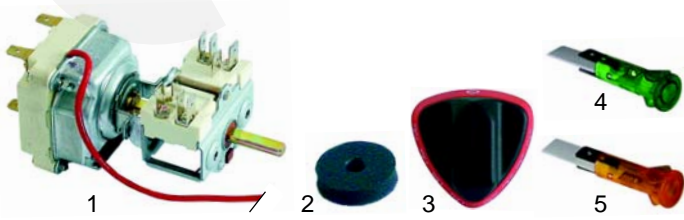

Item	Order	Description	Model	OEM
1	375299	thermostat switch/combination		32V0661
2	550492	gasket	1ABR_G,	3152240
3	110933	knob	1ABR_GA,	6300491
4	359139	signal lamp, 230V	2ABR_G,	32A1330
5	359140	signal lamp, 230V	2ABR_GA	32W0790