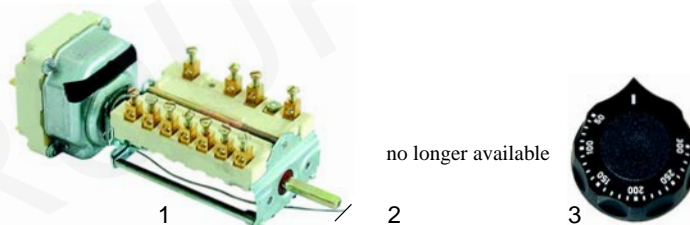

Item	Order	Description	Model	OEM
1	375265	thermostat switch/ combination	Junior 51GE, 52E	32W0030
2	no longer available	thermostat switch/ combination	Junior 52ETC, Combi GE/61E	32W0320
3	110114	knob 300 °C		alternative 36M0610