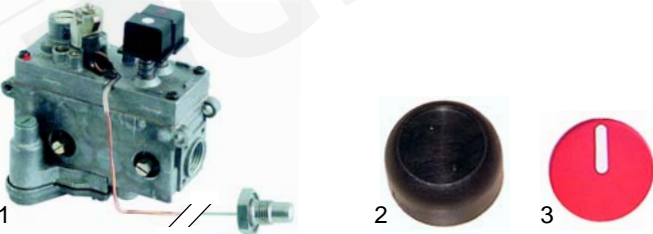

Suitable for Angelo Po

Item	Order	Description	Model	OEM
1	101432	Minisit controller, 90°C	60BM, 61BM	32Z0360
2	101137	cover		
3	110068	knob		36M0950

Item	Order	Description	Model	OEM
1	100835	pilot burner upper part	0A0BMG, 1A0BMG	32Z2241
2	100883	pilot burner lower part		33A2900
3	100885	aeration sleeve		32A0970
4	100850	pilot burner holder		35R1460
5	100887	pilot burner clamp		33A0950