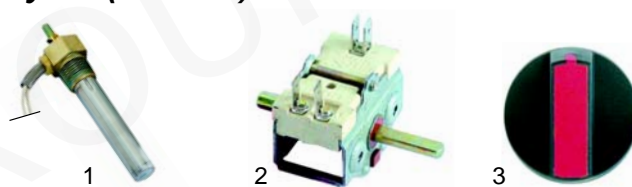

Fryers (electric)

Item	Order	Description	Model	OEM
1	375287	thermostat	30F1, FS2,	6300359
2	301153	switch	70FS1, 71F2, 91F210	32W2550
3	110142	knob		36M2400