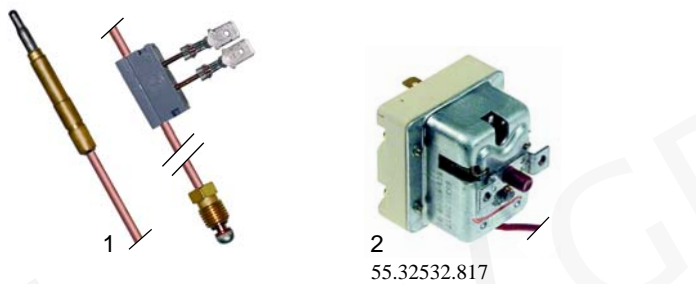

Item	Order	Description	Model	OEM
1	102069	thermocouple with interrupter, 600mm	0A0BMG, 1A0BMG	33A0140
2	375528	safety thermostat		32V0460