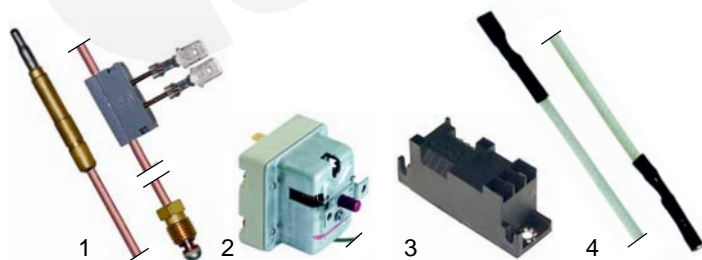

Item	Order	Description	Model	OEM
1	102070	thermocouple with interrupter, 1000mm	30F1, 30F1B, 30FS2, 30FS2B, 70F, 70F1, 70F1B, 90F110B,	33A0500
2	375286	safety thermostat, 285°C, 55.32554.800	71F, 71F2, 71F2B, 91F210, 91F21B	32Z5610
3	101002	ignition unit	30F1, 30F1B, 30FS2, 30FS2B, 70F1B,	32T0041
4	100196	ignition cable, 600mm	71F2, 71F2B, 91F210, 91F21B, 91F223B,	32A0390