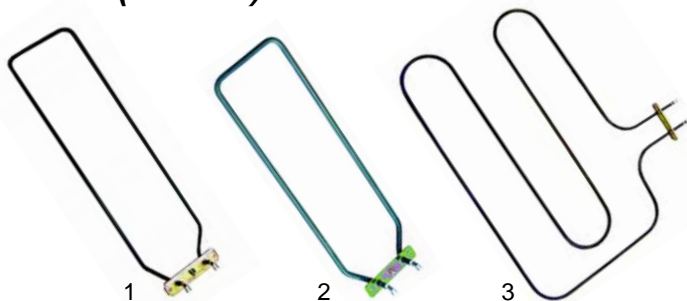

Ovens (electric)

Item	Order	Description	Model	OEM
1	415171	900W/230V	Junior (52/E), Combi (62/GE)	32G0080
2	416676	800W/230V	Junior (51/GE)	32G0160
3	415169	2700W/400V	Senior 71GE/71E, Delta, Omega	32G0950 32G0951