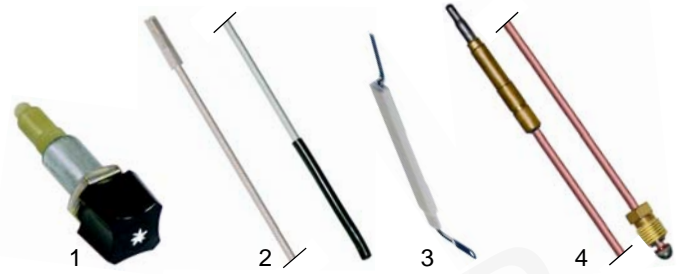

Item	Order	Description	Model	OEM
1	100002	piezoelectric igniter	60BM, 61BM	32T0130
2	100037	ignition cable, 900mm		32A0140
3	100798	electrode		32T0060
4	102041	thermocouple, 600mm		33A0340