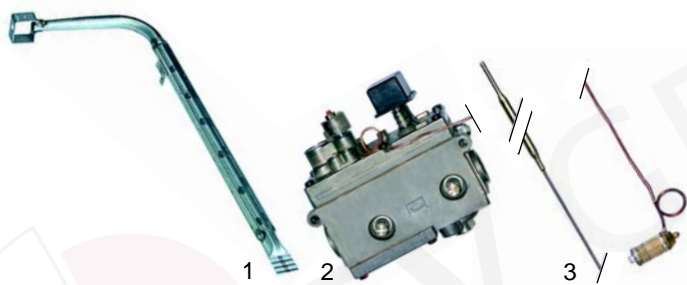

Suitable for Angelo Po

Ovens (gas)

Item	Order	Description	Model	OEM
1	105279	burner		34A1370
2	101132	Minisit controller	FS30	33A1030
3	102102	sensor		-