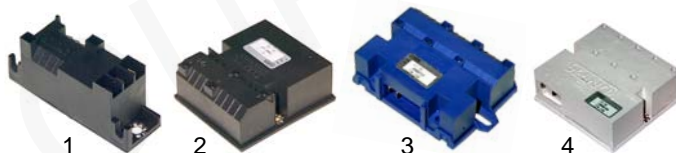

Item	Order	Description	Model	OEM
1	101002	ignition unit, 2-outlets		32T0050 32T0040
2	101003	ignition unit, 4-outlets	Junior	32T0030
3	101004	ignition unit, 6-outlets		32T0020
4	101005	ignition unit, 7-outlets		32T0020