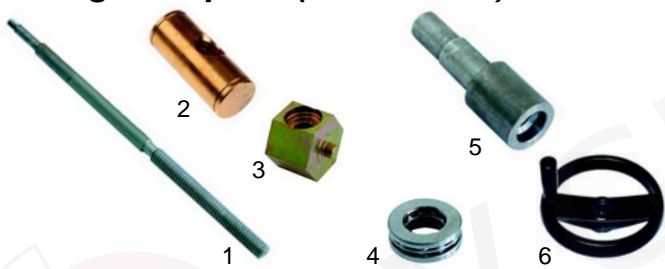

Tilting bratt pans (mechanical)

Item	Order	Description	Model	OEM
1	514041	threaded rod		36G1170
2	514249	nut		36G1250
3	514064	bearing holder	31R, 31RE	36C0940
4	514042	ball bearing		36F0340
5	514043	shaft		36G1290
6	690086	hand wheel		36M4910