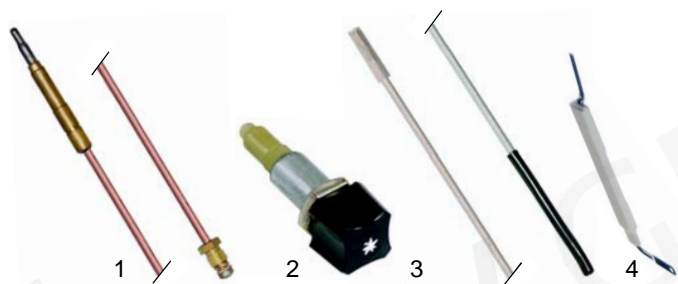

Item	Order	Description	Model	OEM
1	102034	thermocouple, 600mm	Combi	33A0400
2	100002	piezoelectric igniter		32T0130
3	100037	ignition cable, 900mm		32A0140
4	100798	electrode		32T0060