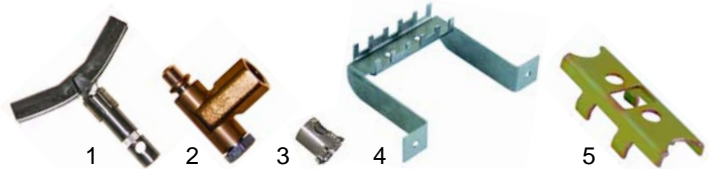

Pos.	Order	Description	Model	OEM
1	100045	pilot burner/complete	50F, 51F, 1841, 1842	33A0410 6000290
2	100187	pilot burner/complete	30F, 30FS, 70F, 71F	6000280

Item	Order	Description	Model	OEM
1	100835	pilot burner upper part		32Z2241
2	100883	pilot burner lower part		33A2900
3	100885	aeration sleeve	30F, 30FS, 70F, 71F	33A0970
4	100886	pilot burner holder		33A1000
5	100887	pilot burner clamp		33A0950