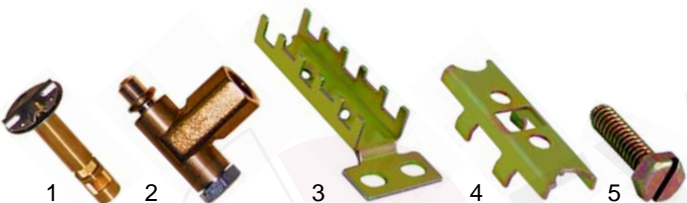

Item	Order	Description	Model	OEM
1	100843	upper part		33A1080
2	100882	lower part		33A0960
3	100886	holder	FS30	33A1000
4	100887	clamp		33A0950
5	100888	screw		33A0980

Item	Order	Description	Model	OEM
1	100002	piezoelectric igniter		32T0130
2	100037	ignition cable, 700m	FS30	32A0210
3	102042	thermocouple, 850mm		33A1140