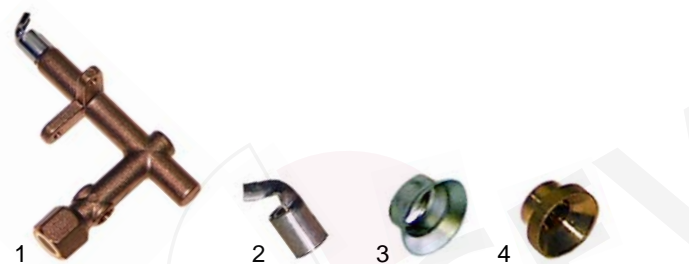

Item	Order	Description	Model	OEM
1	100065	pilot burner		6000170
2	100831	pilot burner cap		33A0380
3	100220	jet LPG, 50mbar (2)		33T0540
3	100225	jet LPG, 30mbar (39)	Combi series (old), Major series (old)	33T0550
3	100224	jet NG, 20mbar (13)		33T0560
4	100253	jet LPG, 50 mbar (2)		33T0040
4	100240	jet LPG, 30mbar (39)		33T0240
4	100241	jet NG, 20mbar (13)		33T0050