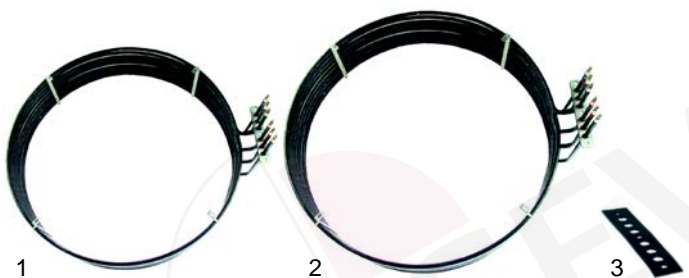

Item	Order	Description	Model	OEM
1	418102	16900W	FC101, FCV101, FCV141	32G1701
2	418103	24000W	FC241, FCV241, FCV401	32G1711
3	550684	gasket	universal	37Q3220