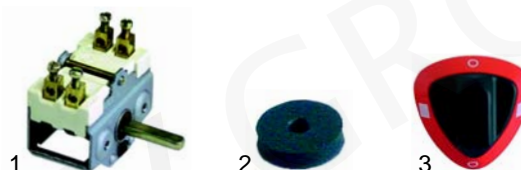

Item	Order	Description	Model	OEM
1	300020	switch		32W0490
2	550492	gasket	Delta, Omega	3152240
3	110927	knob		6300481