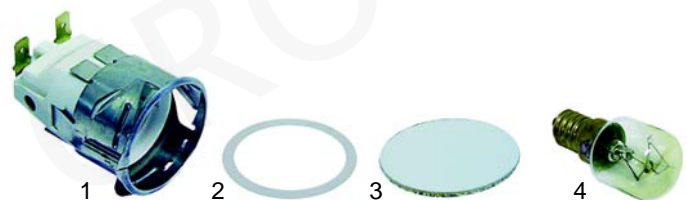

Lighting

Item	Order	Description	Model	OEM
1	359701	lamp holder		32W2561
2	359339	gasket		37Q7840
3	359340	glass	FC_	37M6210
4	359612	bulb		32W0210