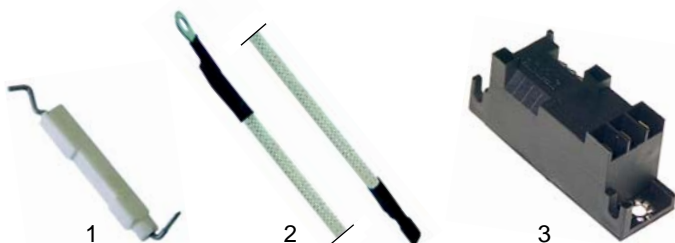

Item	Order	Description	Model	OEM
1	100736	electrode	universal	32T0141
2	100189	ignition cable, 150mm		32A1640
3	101002	ignition unit		32T0041