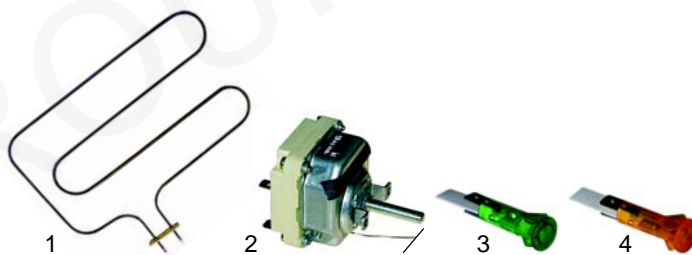

Ovens (electric)

Item	Order	Description	Model	OEM
1	415169	2700W/400V		32G0950
2	375038	thermostat		32Z2560
3	359139	signal lamp, 230 V	FS30E	32W1330
3	359019	signal lamp, 400 V		32W1561
4	359140	signal lamp, 230 V		32W0790
4	359034	signal lamp, 400 V		32W2240