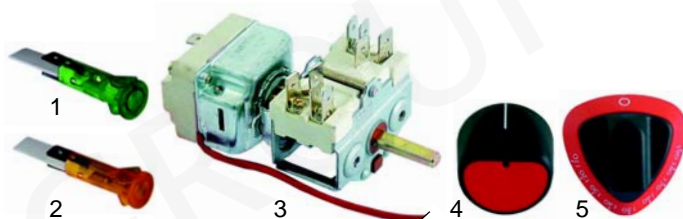

Item	Order	Description	Model	OEM
1	359139	signal lamp, 230V	30F1B, 30FS2B,	32W1330
2	359140	signal lamp, 230V	70F1B, 90F110B,	32W0790
3	375288	thermostat switch/combination	71F2B, 91F210B, 91F223B	32Z6630
4	110925	knob	Junior, Senior	36M4560
5	110926	knob	Delta, Omega	6300480