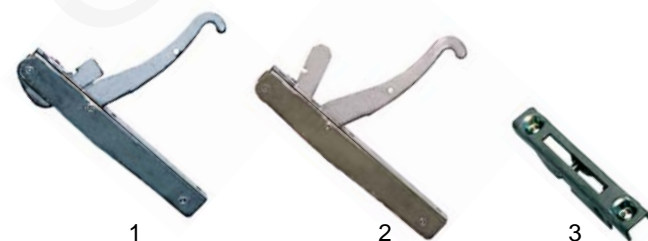

Ovens (mechanical)

Item	Order	Description	Model	OEM
1	700006	hinge/right		36M2420
2	700007	hinge/left	FS30	36M2430
3	700001	body section	FS30E	36M0270