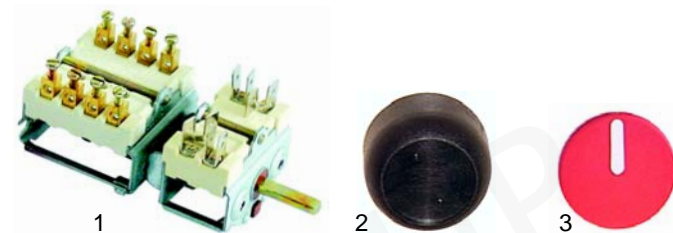

Item	Order	Description	Model	OEM
1	345996	switch, complete		32W1440
2	110294	knob	FS30E	36M2620
3	110292	symbol		36M2800