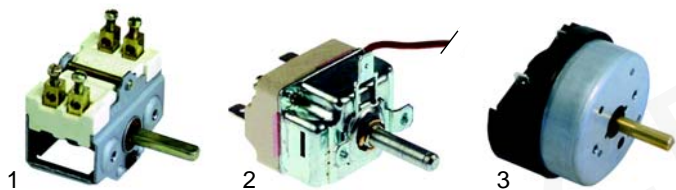

A Front screen

Item	Order	Description	Model	OEM
1	300020	switch	FC61/101,	32W0490
2	375631	thermostat	FC61E/101E,	32Z5820
3	350003	timer	FC241/241G, FC241E	32Z2200