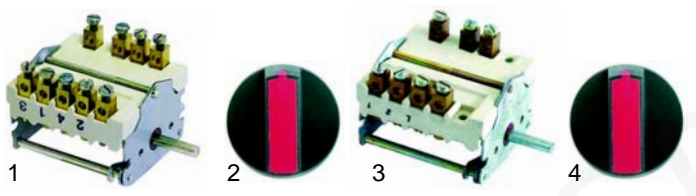

Suitable for Angelo Po

Item	Order	Description	Model	OEM
1	300105	5-position switch	31PIE6	32W3260
2	110142	knob		36M2400
3	300133	5-position switch	71PIE15, 71PIE15A, 91PIE15, 91PIE15A	32W0520 32W1050 36M2400
4	110142	knob		36M2400