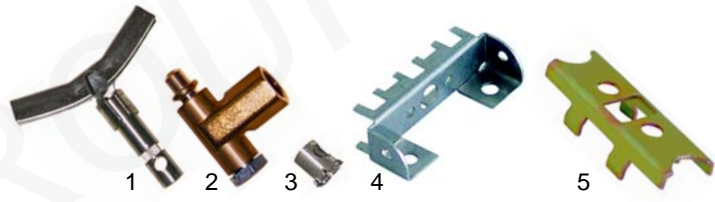

Suitable for Angelo Po

Item	Order	Description	Model	OEM
1	101432	Minisit controller, 90°C	60BM, 61BM	32Z0360
2	101137	cover		
3	110068	knob		36M0950

Item	Order	Description	Model	OEM
1	100835	pilot burner upper part	0A0BMG, 1A0BMG	32Z2241
2	100883	pilot burner lower part		33A2900
3	100885	aeration sleeve		32A0970
4	100850	pilot burner holder		35R1460
5	100887	pilot burner clamp		33A0950