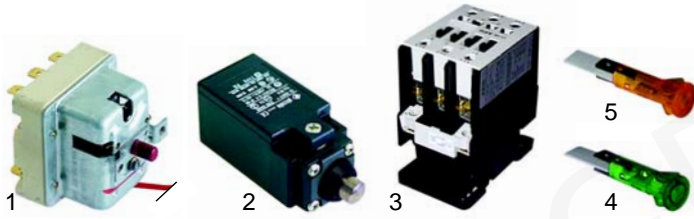

Item	Order	Description	Model	OEM
1	375292	safety thermostat, 253°C, 55.32559.809		32V0970
2	345337	limit switch		32W3251
3	380265	contactor	Delta, Omega	32Z2091
4	359139	signal lamp, 230V		32Z2091 32W1330
5	359140	signal lamp, 230V		32W0790