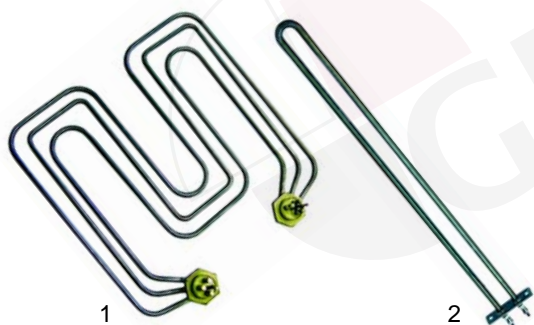

Item	Order	Description	Model	OEM
1	415175	4800 W/3 phases 230 V	61BME	32G0650
2	416683	1000W/230V	0A0BME, 1A0BME	32G2220