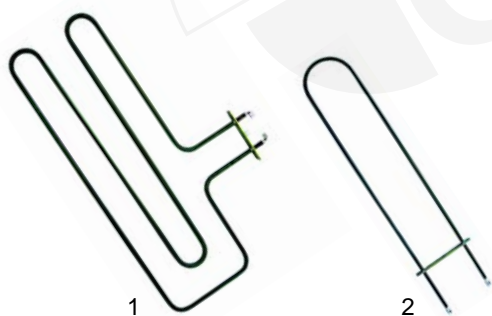

Item	Order	Description	Model	OEM
1	415673	2600W/400V		32G1621 32G1630
2	416677	2600W/400V	Junior (31GE, 31TCE)	32G0151 32G1350