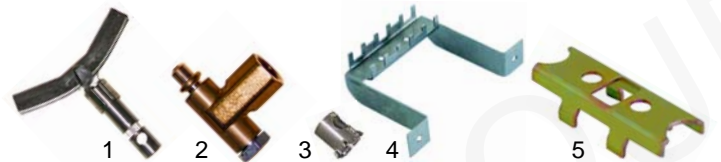

Item	Order	Description	Model	OEM
1	100835	pilot burner upper part		32Z2241
2	100883	pilot burner lower part		33A2900
3	100885	aeration sleeve	30CPS, 70CP, 90CP	33A0970
4	100185	pilot burner holder		35S5080
5	100887	pilot burner clamp		33A0950