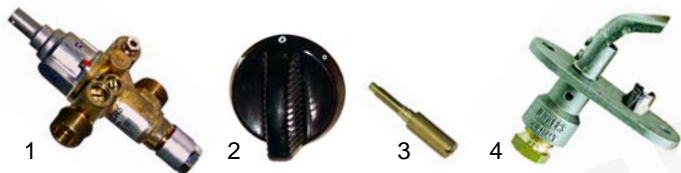

Item	Order	Description	Model	OEM
1	101096	gas tap, CH110		33A0580
2	110064	knob		36M0660
3	110066	pin	Combi series (old), Major series (old)	
4	100058	pilot burner		33A0470