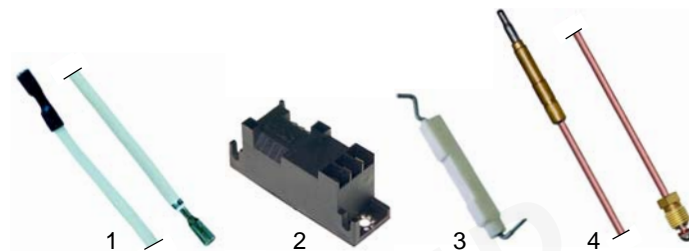

Item	Order	Description	Model	OEM
1	100190	ignition cable		32A0061
2	101002	ignition unit	71AR, 91AR,	32T0041
3	100736	electrode	71RA, 91RA	32T0141
4	102042	thermocouple		33A1140