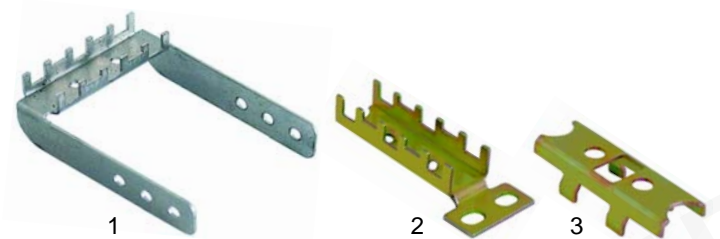

Item	Order	Description	Model	OEM
1	101661	gas tap		33D1990
2	110899	knob	1AOTPO, AITPOG, 2AITPSG + VA-Solid top	6300489
3	101729	gasket		3152250

Solid tops

Item	Order	Description	Model	OEM
1	105332	burner	031TP, 31TP, 32TP, 32TPV	34A1650
2	105333	burner	061TP, 61TP, 62TP, 071TP, 091TP, 71TP, 72TP	34A0120

Item	Order	Description	Model	OEM
1	100883	pilot burner lower part		33A2900
2	100843	pilot burner upper part	universal	33A1080
3	100885	aeration sleeve	(TP+VA)	33A0970
4	100736	electrode		32T0141

Item	Order	Description	Model	OEM
1	104162	burner	72VA/VAGG/VASGG, 73VA/VAD/VAGG/ VASGG	34A1461
2	105334	burner	1AOTPO 1AITPOG 2AITPSG	34A0900