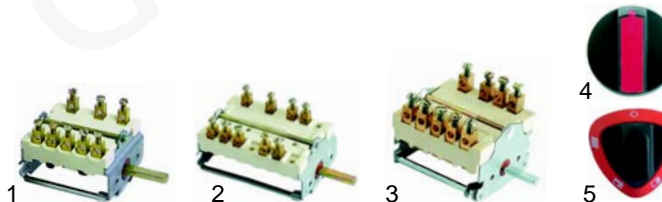

Item	Order	Description	Model	OEM
1	300025	7-position switch	Junior-series (30,31,32)	32W0760
2	300148	5-position switch, 16A	Senior (70,71,90,91)	32W1500
3	300149	5-position switch, 32A	Senior, Delta, Omega	32W1050
4	110142	knob	universal	36M2400
5	110908	knob	Delta, Omega	6300485