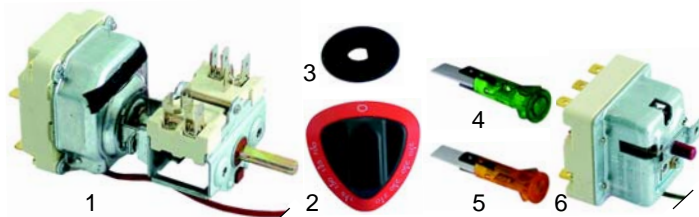

Item	Order	Description	Model	OEM
1	375274	thermostat		32Z7400
2	550493	gasket		3150790
3	110923	knob	Delta, Omega	6300492
4	359019	signal lamp/green, 400V		32W1561
5	359034	signal lamp/yellow, 400V		32W2240
6	375307	safety thermostat		32Z9201