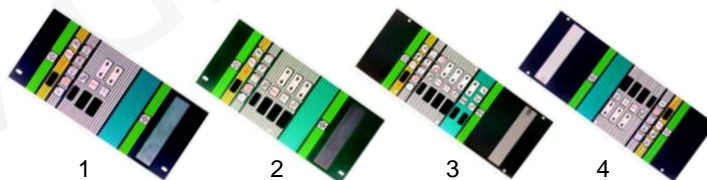

Item	Order	Description	Model	OEM
1	401183	p.c.b.	FCVV4E	32Z6621 32Z6622
2	401184	p.c.b.	FCV4EDS	32Z1081 32Z1082
3	401185	p.c.b.	FCV_DM	32Z6811 32Z6813
4	401186	p.c.b.	FCV_DS	32Z6653 32Z6651