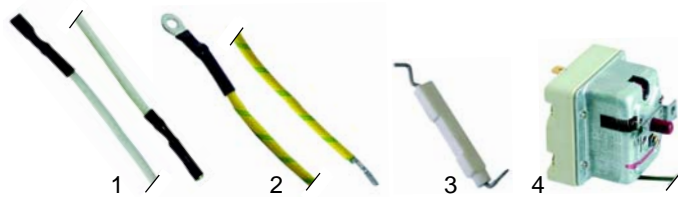

Item	Order	Description	Model	OEM
1	100197	ignition cable, 600mm	Junior/2 series, Senior (chromium-plated plate), Delta, Omega	32A0430
2	100173	ignition cable/dimensions		32A0441
3	100736	electrode		32T0141
4	375344	safety thermostat		32Z1400