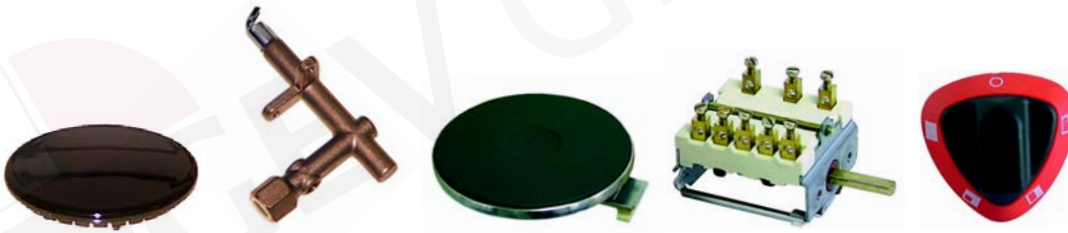

TABLE OF CONTENTS

Open tops (gas/electric)