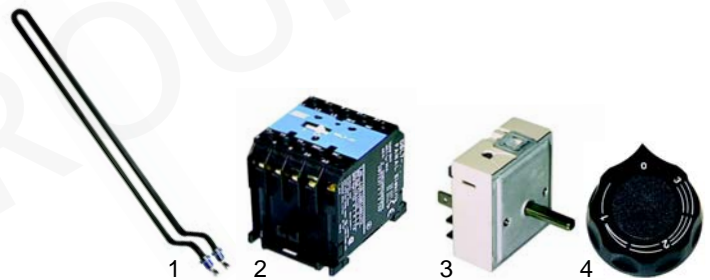

Chargrills (electric)

Item	Order	Description	Model	OEM
1	415148	750W/230V		32G0140
2	380212	contactor		32Z2080
3	380015	energy regulator	Junior 050 GRES	32Z0170
4	110117	knob		alternative 36M0750