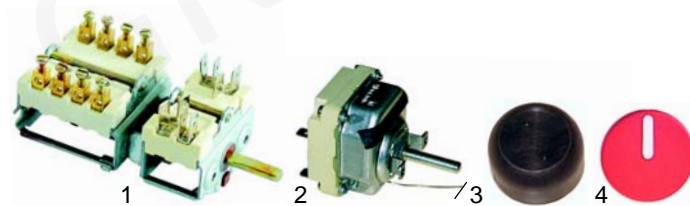

Item	Order	Description	Model	OEM
1	345996	switch combination	Senior, Delta, Omega	32W1440
2	375038	thermostat		32Z2560
3	110294	knob		36M2620
4	110292	symbol	Senior	36M2800