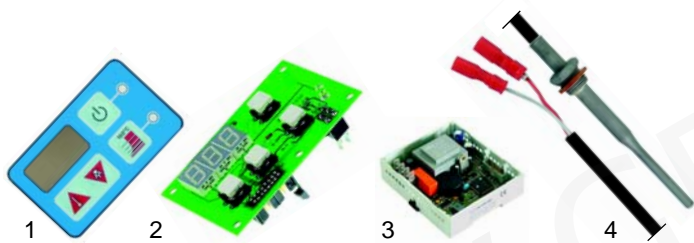

Item	Order	Description	Model	OEM
1	400676	fascia	Delta, Omega	37M8560
2	400677	display p.c.b.		32V0780
3	400678	monitoring unit		32Z9090
4	379910	sensor		32V0030