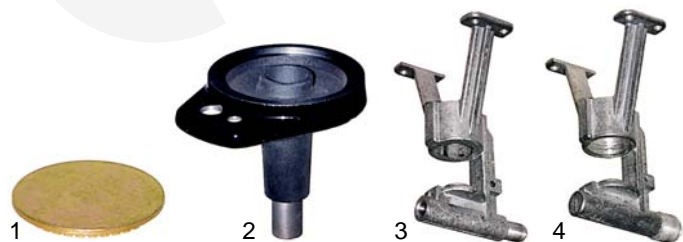

Tilting bratt pans (gas/electric)

page 19

Boiling pans (gas/electric)

page 22

Hot-air ovens/combination steamers (gas/electric)

page 26

Single devices

page 30

A Open tops (gas)

Suitable for Angelo Po

Item	Order	Description	Model	OEM
1	103010	burner cover 60		34A0070
2	104024	burner base	Junior (1 series),	34A0066
3	103012	burner cover 90	Combi (1 series)	34A0040
4	104025	burner base		34A0080