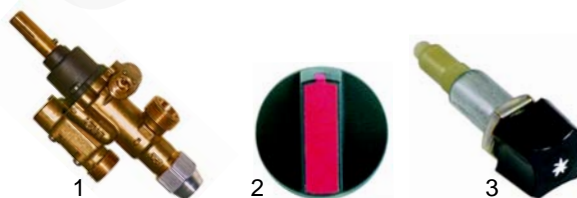

Item	Order	Description	Model	OEM
1	345679	micro switch	71AR	32W0960
2	345337	limit switch	71RA, 91RB, Delta, Omega	32W3251

Item	Order	Description	Model	OEM
1	101085	gas tap PEL22	31PD6/16, 71PD10/ 15, 71PI10/10A, 91PI10/10A	33A1040 36M2390
2	110140	knob		32T0130
3	100002	piezoelectric igniter		