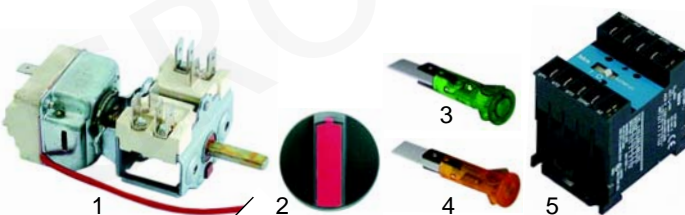

Item	Order	Description	Model	OEM
1	375276	thermostat switch, complete		32Z3290
2	110142	knob	070BME, 071BME, 090BME, 091BME	36M2400
3	359139	signal lamp/green, 230V		33W1330
4	359140	signal lamp/yellow, 230V		33W0790
5	380415	contactor		32Z4471