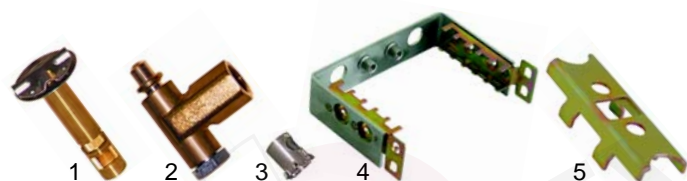

Item	O-No.	Description	Model	OEM
1	100843	pilot burner upper part		33A1080
2	100883	pilot burner lower part		33A2900
3	100885	aeration sleeve	74PD10/15, 71PI10, 71PI10A	33A0970
4	100812	pilot burner holder		35R0100
5	100887	pilot burner clamp		33A0950