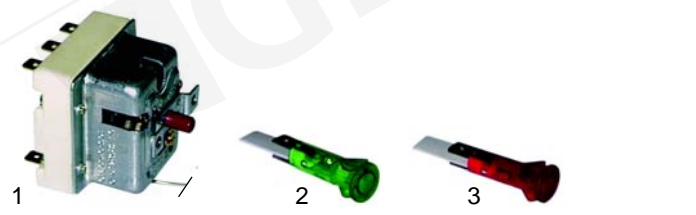

Item	Order	Description	Model	OEM
1	390166	safety thermostat	31PIE6,	32Z2710
2	359139	signal lamp, 230 V	71PIE15/15A, 91PIE15/15A	32W1330 32W1340
3	359138	signal lamp, 230 V