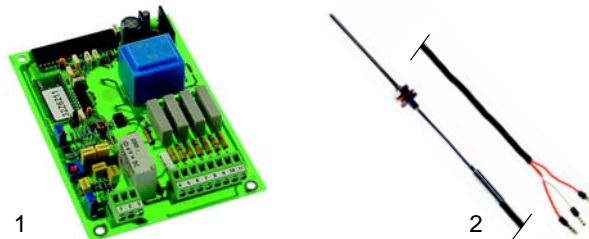

Item	Order	Description	Model	OEM
1	401218	control p.c.b.	FCV3EM, FCV_	32Z6210
2	379934	sensor		32Z6191