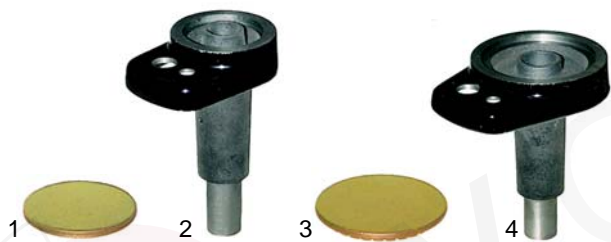

Tilting bratt pans (gas/electric)

page 19

Boiling pans (gas/electric)

page 22

Hot-air ovens/combination steamers (gas/electric)

page 26

Single devices

page 30

A Open tops (gas)

Suitable for Angelo Po

Item	Order	Description	Model	OEM
1	103010	burner cover 60		34A0070
2	104024	burner base	Junior (1 series),	34A0066
3	103012	burner cover 90	Combi (1 series)	34A0040
4	104025	burner base		34A0080