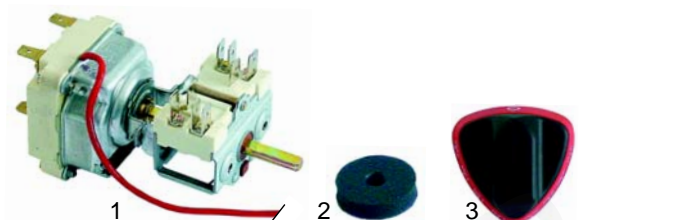

Item	Order	Description	Model	OEM
1	375299	thermostat switch/combination	1A1BR1E,	32V0661
2	550492	gasket	1A1BR1EA,	3152240
3	110933	knob	2A1BR1E,	6300493
			2A1BR1EE