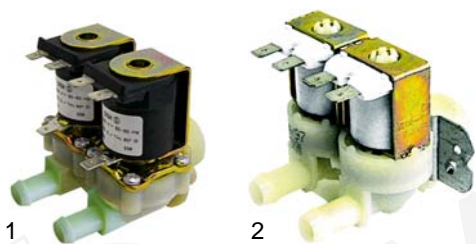

A

Solenoid valve

Item	Order	Description	Model	OEM
1	370158	solenoid valve, double	FC_, FCV_	33D2410
2	370021	solenoid valve, double	FCV3_, FCV4	33D1641