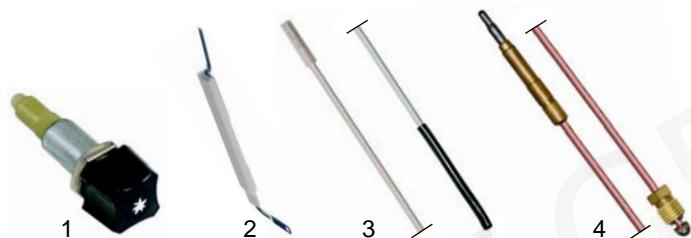

Item	Order	Description	Model	OEM
1	100002	piezoelectric igniter	50F, 51F, 1841,	32T0130
2	100798	electrode	1842, 30F, 30FS,	32T0060
3	100037	ignition cable, 1000mm	70F, 71F	32A0140
4	102041	thermocouple, 600mm	50F, 51F, 1841,	32A0340
4	102043	thermocouple, 1000mm	1842	32A0310