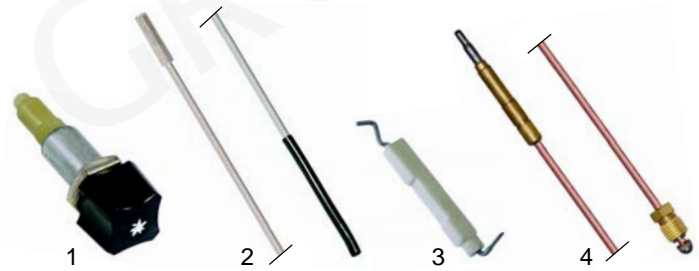

Item	Order	Description	Model	OEM
1	100002	piezoelectric igniter	070BM, 071BM, 090BM, 091BM	32T0130
2	100037	ignition cable, 900mm		32A0210
3	100736	electrode		32T0141
4	102042	thermocouple, 850mm		33A1140