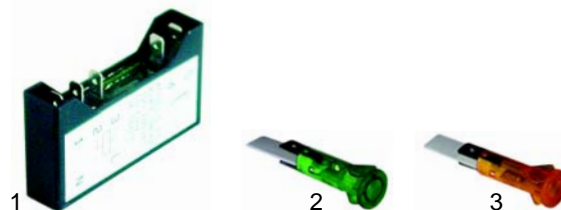

Item	Order	Description	Model	OEM
1	400958	stabiliser	30F1, FS2,	32Z5500
2	359139	signal lamp, 230V	70FS1, 71F2, 91F210	32W1330
3	359140	signal lamp, 230V		32W0790