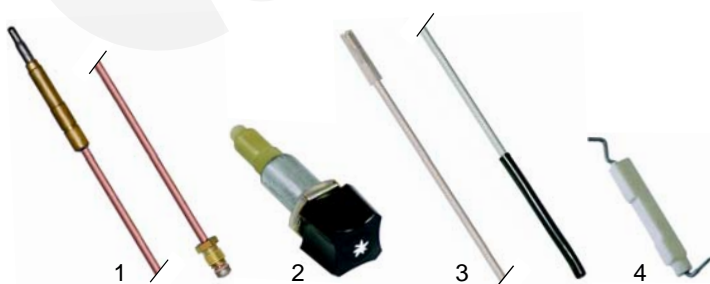

Item	Order	Description	Model	OEM
1	102034	thermocouple, 600mm	Junior/2 series, Senior	33A1060
2	100002	piezoelectric igniter		32T0130
3	100037	ignition cable, 900mm		32A0210
4	100736	electrode		32T0141