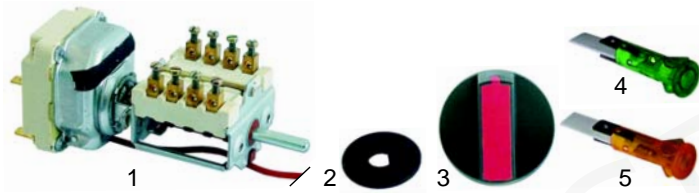

A

Suitable for Angelo Po

Item	Order	Description	Model	OEM
1	375269	thermostat-switch combination		32Z3790
2	550493	gasket		3150790
3	110142	knob	Junior	36M2400
4	359139	signal lamp/green, 230V		32W1330
5	359140	signal lamp/yellow, 230V		32W0790