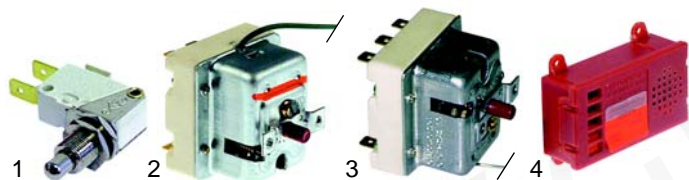

Components (electric)

Item	Order	Description	Model	OEM
1	345032	micro switch	universal	32W3340
2	375634	safety thermostat	FC_, FCV_EM, FCV_,	32Z5511
3	375220	safety thermostat	FCV_DM/DS	32Z6790
4	350070	buzzer	FCV	32Z5860