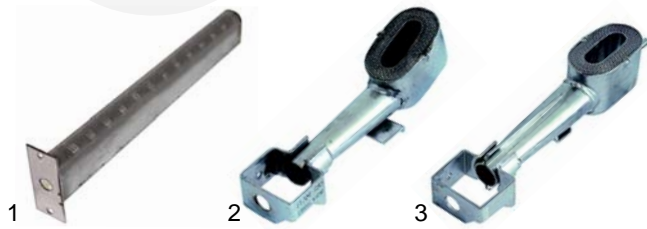

Fryers (gas)

Item	Order	Description	Model	OEM
1	104136	bar burner, 335mm	1841, 1842, 1821	34A0230
2	105349	Venturi	30F, 30FS, 70F, 71F	34A1530
3	105344	Venturi	30F1, 30F1B, 30FS2, 30FS2B, 70F1, 70F1B, 90F110B, 71F2, 71F2B, 91F210, 91F210B, 91F223B, 0A1FR1G, 0A1FR1G0, 0A1FR2G, 0A1FR2G0	34A1670