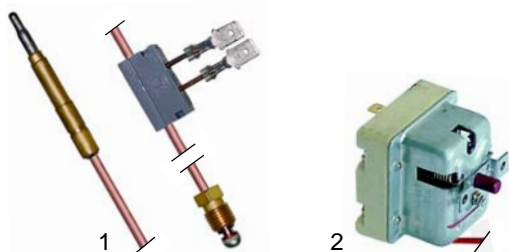

Item	Order	Description	Model	OEM
1	102070	thermocouple with interrupter, 1000mm	31PI6, 71PI10/ 10A, 91PI10/10A	33A0900
2	375335	safety thermostat		32Z4770