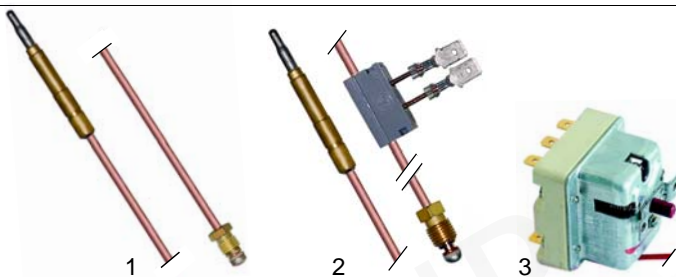

Item	Order	Description	Model	OEM
1	102038	thermocouple, 1500mm		33A0520
2	102070	thermocouple with interrupter, 1000mm	1API1G, 1A1PI1GA	33A0900
3	375308	safety thermostat, 135°C, 55.32529.812		32Z9620