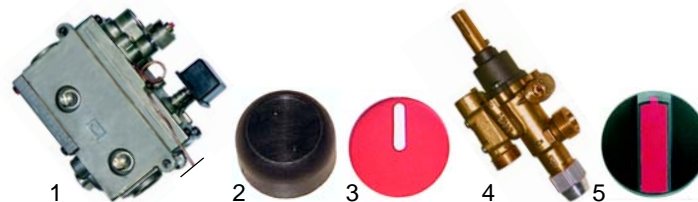

Item	Order	Description	Model	OEM
1	101132	Minisit controller, 340 °C	Junior 031FTO_	33A1031
2	110293	knob	Senior 070FTO_	36M2580
			Senior 071FTO_	
			Senior 090FTO_	
			Senior 091FTO_ (chromium-plated)	
3	110292	symbol	Senior 070, 071,	36M2800
4	101085	gas tap	Senior 090, 091	33A1040
5	110140	knob		36M2390