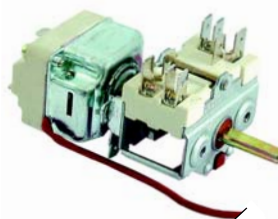

Pos.	Order	Description	Model	OEM
1	375293	thermostat-conversion kit	Junior, Senior	6005040