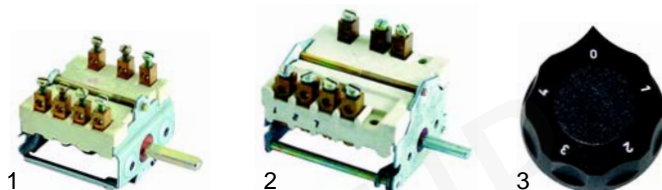

Item	Order	Description	Model	OEM
1	102034	thermocouple, 600mm		33A1060, 33A1260
2	100179	ignition cable, 1200mm	Delta, Omega	32A2540
3	100183	ignition cable (dimensions)		32A2530

Item	Order	Description	Model	OEM
1	100012	piezoelectric igniter		32T0150
2	101730	disc	Delta, Omega	3191100
3	101339	cap		37Q2100

Open tops (electric)

Item	Order	Description	Model	OEM
1	490016	2000W/230V (180mm)	Junior (1 series)	32G0030
2	490020	2600W/230V (220mm)	50,51,52	32G0020

Item	Order	Description	Model	OEM
1	490017	2000W/400V (180mm)	Junior (2 series) 30,31,32	32G0290 32G1320
2	490021	2600W/400V (220mm)		32G0300 32G1330
3	490070	3000W/230V (300x300mm)	Senior	32G1201 32G1210 32G1211
3	490071	4000W/230V (300x300mm)		32G1090 32G0930
3	490057	3000W/400V (300x300mm)	Senior, Delta, Omega	32G1080 32G0940
3	490074	4000W/400V (300x300mm)		