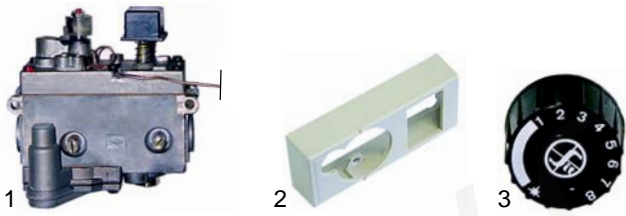

A Bains-marie (gas)

Suitable for Angelo Po

Item	Order	Description	Model	OEM
1	101432	Minisit controller, 90°C	60BM, 61BM	32Z0360
2	101137	cover		
3	110068	knob		36M0950