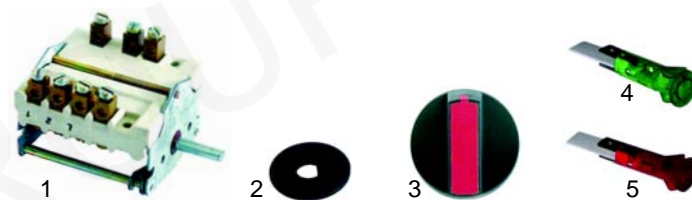

Item	Order	Description	Model	OEM
1	300133	switch		32W0520 32W1050
2	550493	gasket	30CPSE,	3150790
3	110142	knob	70CPE, 90CPE	36M2400
4	359139	signal lamp/green, 230V		32W1330
5	359138	signal lamp/red, 230V		32W1340