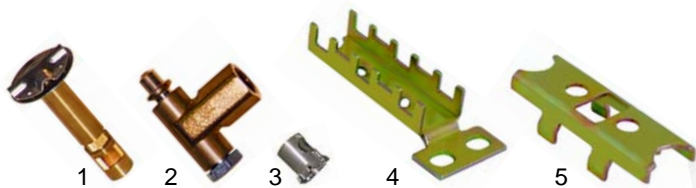

Item	Order	Description	Model	OEM
1	100843	pilot burner upper part	31R, 71RA,	33A1080
2	100883	pilot burner lower part	91RA,	33A2900
3	100885	aeration sleeve	1ABR_G,	33A0970
4	100886	pilot burner holder	1ABR_GA,	33A1000
5	100887	pilot burner clamp	2ABR_G, 2ABR_GA	33A0950