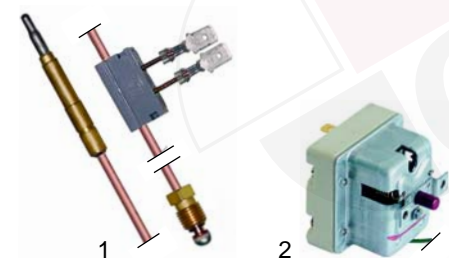

Item	Order	Description	Model	OEM
1	102069	thermocouple with interrupter, 600mm	Delta,	33A0140
2	375286	safety thermostat, 285°C	Omega	32Z5610