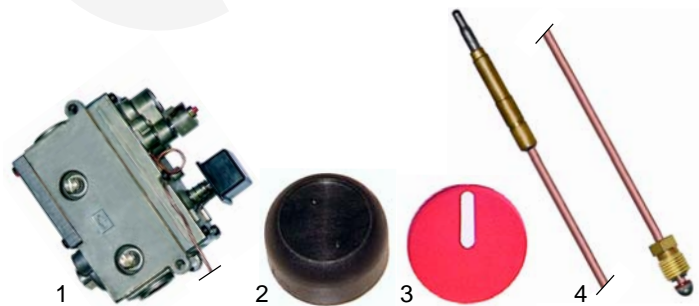

Item	Order	Description	Model	OEM
1	101132	Minisit controller, 340°C		33A1031
2	110293	knob	Senior	36M2580
3	110292	symbol	(71,72,73,91,92)	36M2800
4	102042	thermocouple, 850mm		33A1140