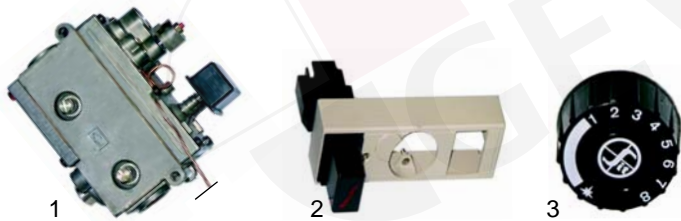

Item	Order	Description	Model	OEM
1	101131	Minisit controller, 190°C		33A0300
2	101136	cover	50F, 51F, 1841, 1842	6000380
3	110068	knob		36M0950