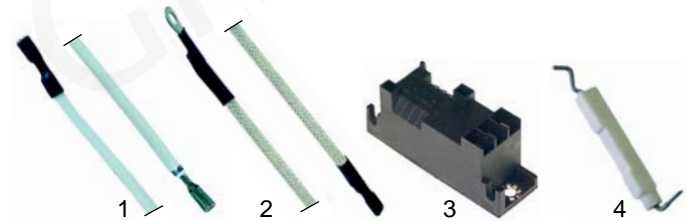

Item	Order	Description	Model	OEM
1	100190	ignition cable	1ABR_G,	32A0390
2	100189	ignition cable/dimensions	1ABR_GA,	32A1640
3	101002	ignition unit	2ABR_G,	32T0041
4	100736	electrode	2ABR_GA	32T0141