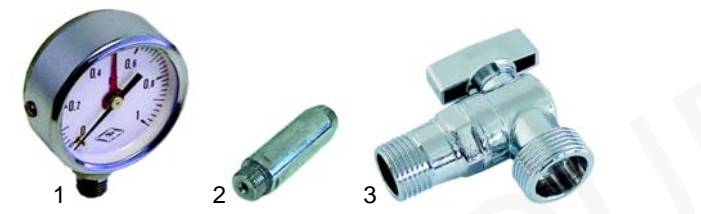

Item	Order	Description	Model	OEM
1	541062	manometer	31PI6/PIE6,	32Z0060
2	540829	pressure gauge holder	71PI10/10A, 91PI10/10A,	32G0040 33D0260
3	540632	testing tap	71PIE15/15A, 91PIE15/15A