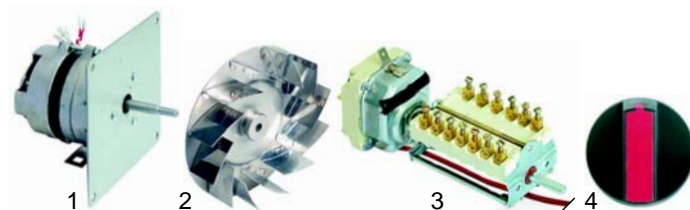

Item	Order	Description	Model	OEM
1	601104	motor		32M4301
2	601109	fan wheel		32M0376
3	375267	thermostat switch/combination	Junior 31/32	32Z3551
4	110142	knob		36M2400