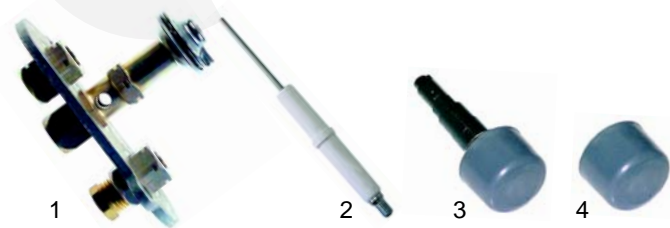

Item	Order	Description	Model	OEM
1	100054	pilot burner		33A0880
2	100701	electrode	Delta, Omega,	32T0190
3	100012	piezoelectric igniter	0A1CP1G	32T0150
4	101339	cap	1A1CP1G	37Q2100