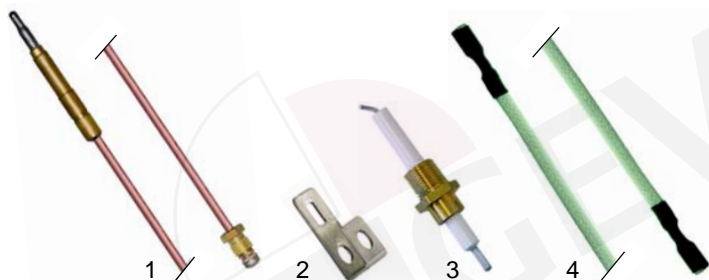

Item	Order	Description	Model	OEM
1	102033	thermocouple 320mm	Junior (1 series),	33A0390
1	102034	thermocouple 600mm	Combi (1 series)	33A0400
2	100950	thermocouple holder	Junior	35T0680
3	100712	electrode		32T0080
4	100036	ignition cable 500mm		32A0040 32A0050
4	100037	ignition cable 1000mm		32A0060 32A0010