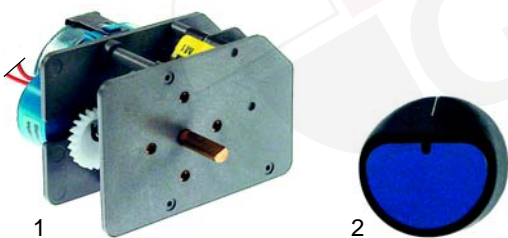

Item	Order	Description	Model	OEM
1	360334	timer	FCV3M,	32Z9630
2	111745	knob	FCV4EM	36M4970