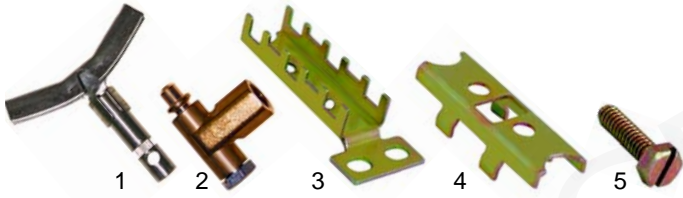

Salamander (electric)

Item	Order	Description	Model	OEM
1	100835	upper part		32Z2241
2	100883	lower part		33A2900
3	100886	holder	60SM	33A1000
4	100887	clamp		33A0950
5	100888	screw		33A0980