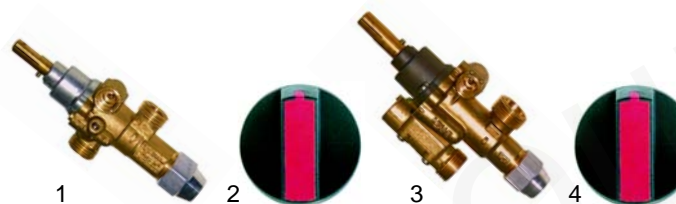

Item	Order	Description	Model	OEM
1	101095	gas tap PEL21	Junior (2 series)	33D1170
2	110141	knob		36M3050
3	101085	gas tap PEL22	Senior	33A1040
4	110140	knob		36M2390