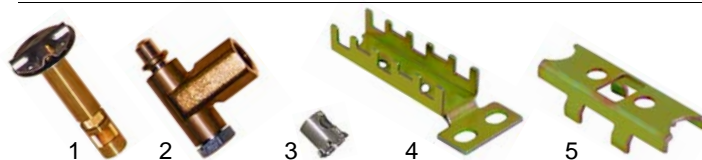

Item	Order	Description	Model	OEM
1	100843	pilot burner upper part	Junior/2 series, Senior, Delta, Omega	33A1080
2	100883	pilot burner lower part		33A2900
3	100885	aeration sleeve		33A0970
4	100886	pilot burner holder		33A1000
5	100887	pilot burner clamp		33A0950