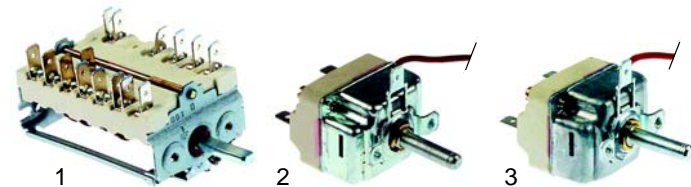

Item	Order	Description	Model	OEM
1	301218	switch	FCV3M, FCV4EM,	32W2941
2	375631	thermostat	FCV61/101, FCV61E/101E,	32Z5820
3	375632	thermostat	FCV141/241, FCV141E/241E	32Z5880