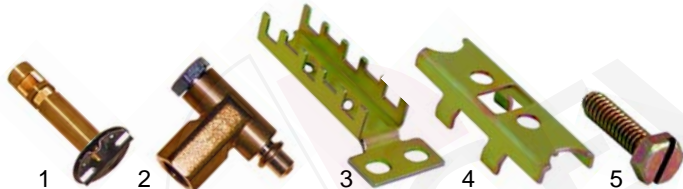

Item	Order	Description	Model	OEM
1	100843	upper part	universal	33A1080
2	100883	lower part		33A2900
3	100886	holder		33A1000
4	100887	clamp		33A0950
5	100888	screw		33A0980