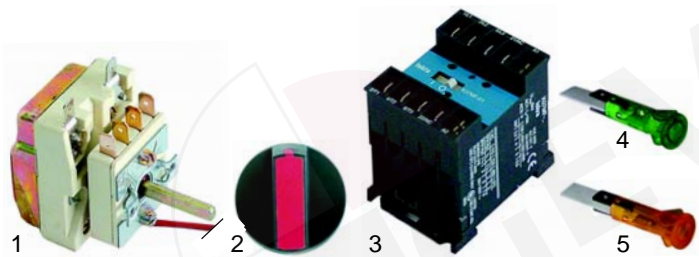

Item	Order	Description	Model	OEM
1	375296	thermostat, 310 °C		32Z2670
2	110142	knob		36M2400
3	380415	contactor	Senior	32Z4471
4	359139	signal lamp/green, 230V		32W1330
5	359140	signal lamp/yellow, 230V		32W0790