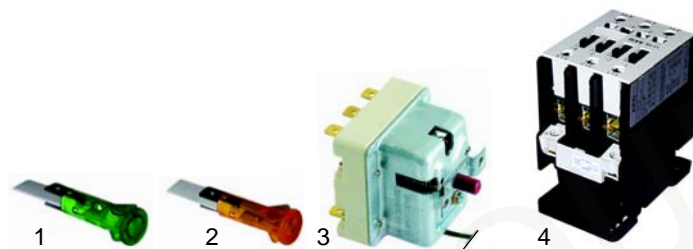

Item	Order	Description	Model	OEM
1	359139	signal lamp, 230V	1A1BR1E,	32W1330
2	359140	signal lamp, 230V	1A1BR1EA,	32W0790
3	375307	safety thermostat	2A1BR1E,	32Z9201
4	380265	contactor	2A1BR1EE	32Z2091