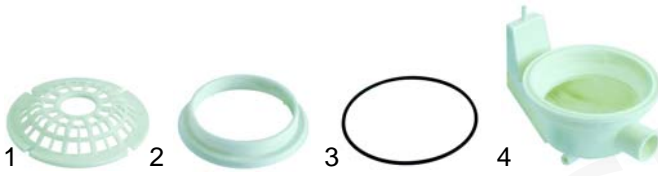

Item	Order	Description	Model	OEM
1	504591	filter		049032
2	504592	nut	LB1, LB2	049034
3	504593	O-ring		049033
4	504594	drain unit with air trap		049035