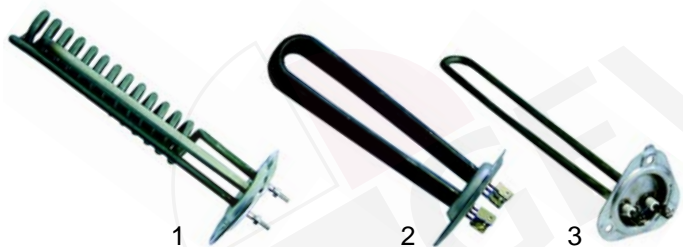

Boiler elements

Item	Order	Description	Model	OEM
1	415002	3000W, 230V	LTB11, LTB12, LTB22	069455, 069672
2	415174	3000W, 3 phases 230V	LB1, LB2, LS62 - LS64	048927
3	416130	2800W, 230V	LS32, LS33	049371