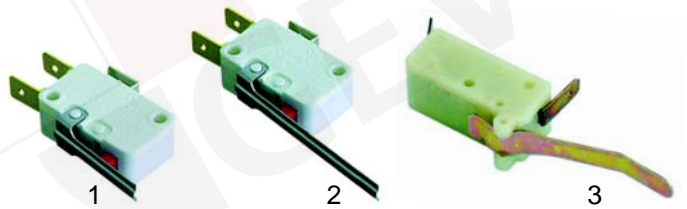

1 O-ring 2 screw 3 gasket 4 nut, M14 x 1

Item	Order	Description	Model	OEM
1	504544	O-ring	universal	067898
2	504738	screw		067899
3	510417	gasket	LTB11, LTB12, LTB22	
4	521134	nut, M14 x 1		

Micro switches