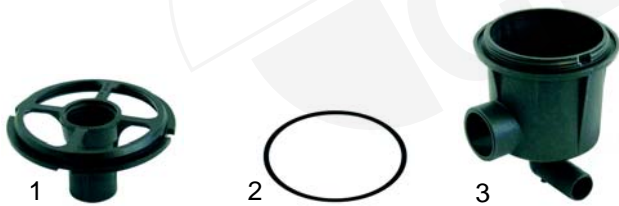

Item	Order	Description	Model	OEM
1	518199	filter location	LTB11,	069530
2	510009	O-ring	LTB12,	069531
3	518201	inlet body	LTB22	069532