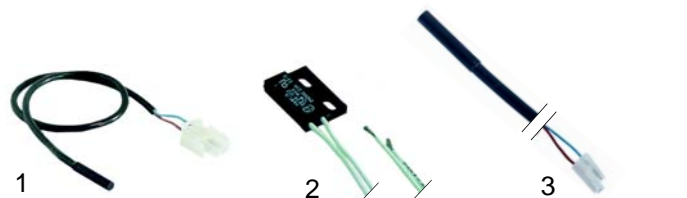

Item	Order	Description	Model	OEM
1	345816	magnetic switch	LB1, LB2, LS8, LS10, LS12	048486
2	345117	magnetic switch	LS7 (to 1994)	048392
3	345818	magnetic switch	LS7 (from 1994)	048893