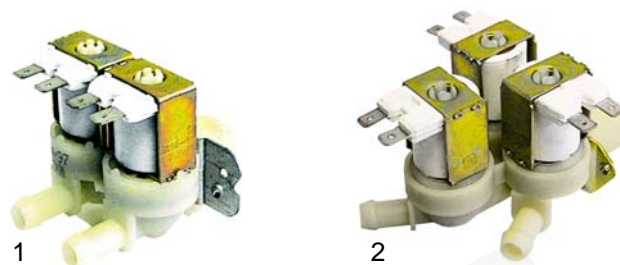

Item	Order	Description	Model	OEM
1	370021	double, 230V	LTB11	069463
2	370025	triple, 230V	LTB12, LTB22	069464