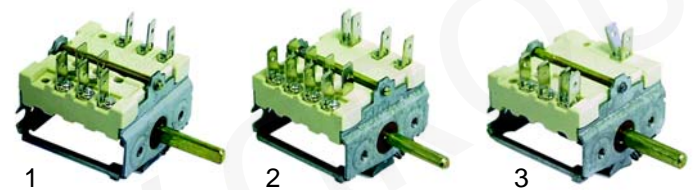

Item	Order	Description	Model	OEM
1	345171	main switch	LS7, LS10 (to Nr 304_), LS12 (to Nr 304_)	048271
2	345172	main switch	LS8, LS10 (from Nr 305_), LS12 (from Nr 305_)	048524
3	345170	program switch	LS7, LS8, LS10	048270