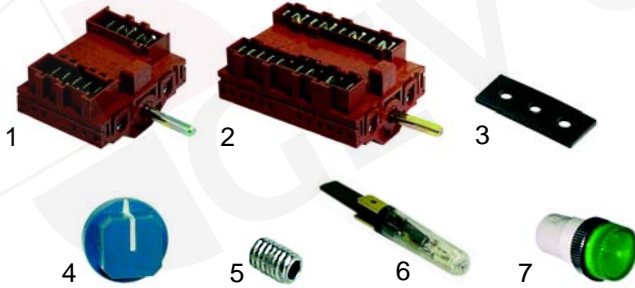

Item	Order	Description	Model	OEM
1	345169	main switch		048829
2	345168	program switch		048828
3	504732	gasket	LS61, LS62,	046360
4	110907	knob	LS63, LS64	048830
5	504733	grub screw		047846
6	359130	signal element		048832
7	359126	socket/ green		075096