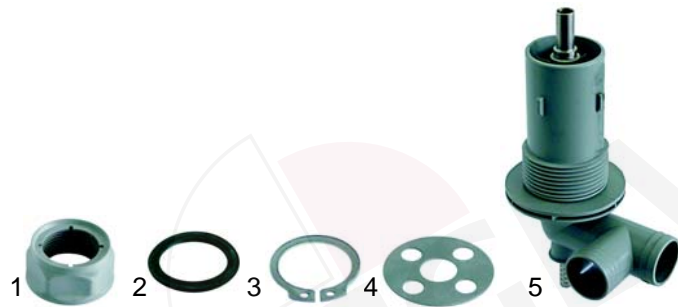

Item	Order	Description	Model	OEM
1	504517	nut (wash arm support)		048330
2	504537	gasket		048236
3	504519	circlip	LS6, LS7D, LS7, LS8D,	048979
4	504520	throttle disc	LS8, LS62,	048820
4	504530	throttle disc (L58/ old)	LS63	048645, 048931
5	504531	wash arm support/ lower		048819, 048329