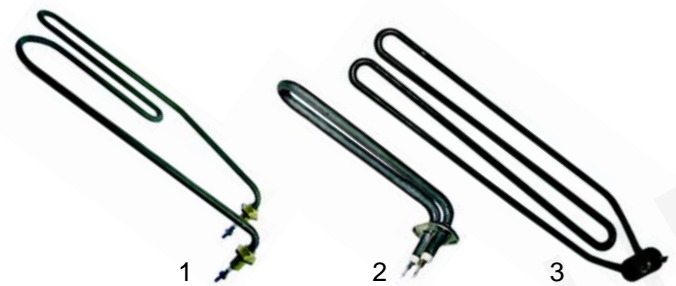

Heating elements

Tank heating elements

Item	Order	Description	Model	OEM
1	415010	2000W, 230V	LTB11, LTB12, LTB22	069437, 069671
2	415272	800W, 230V	LB1, LB2	049059
3	415070	2200W, 230V	LS6, LS7, LS8, LS10, LS12, LS32, LS33, LS61 - LS64	048228, 048924
3	416133	2000W, 230V	LS5	049954