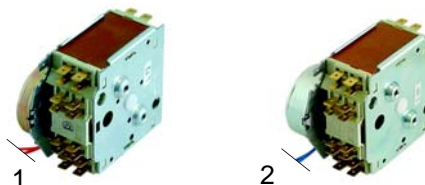

Item	Order	Description	Model	OEM
1	360280	230V	LS720	046621
2	360281	230V	LS860	046733