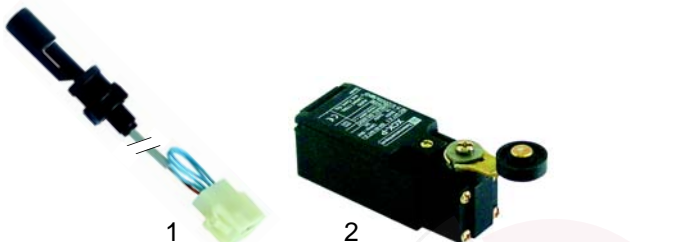

Item	Order	Description	Model	OEM
1	345822	magnetic switch/level regulator	LS8, LS10, LS12	049478
2	345823	limit switch	LS720, LS860, LS1080	048159