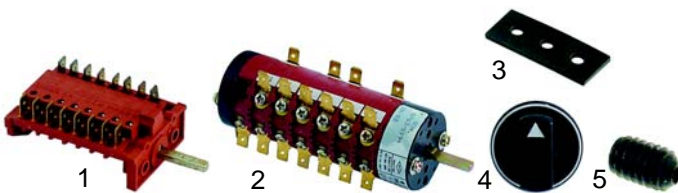

Item	Order	Description	Model	OEM
1	301181	rotary switch	LS360	047360
2	301182	rotary switch	LS365	046649
3	504732	gasket		046360
4	110911	knob	LS360, LS365	046356 Z
5	504734	grub screw		046258