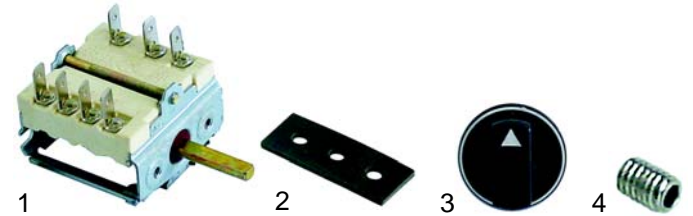

Item	Order	Description	Model	OEM
1	301183	rotary switch		046350
2	504732	gasket	LS540, LS541,	046360
3	110911	knob	LS720, LS860,	046356
4	504733	grub screw	LS1080	047846