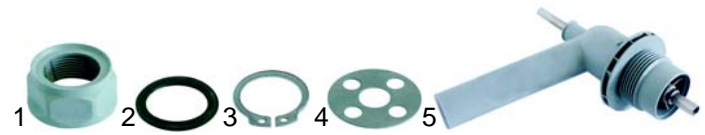

Item	Order	Description	Model	OEM
1	504536	nut (wash arm support)		048237
2	504537	gasket		048236
3	504519	circlip	LS10, LS12, LS14	048979
4	504530	throttle disc		048931
5	504539	wash arm support/ lower		048235