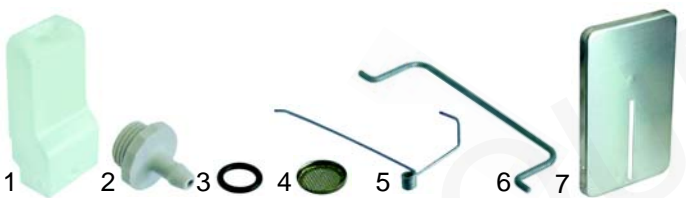

Item	Order	Description	Model	OEM
1	510100	container, compl./ connection on the side	LTB11, LTB12, LTB22	069521
2	510099	container, compl./ connection in the front		069547

Item	Order	Description	Model	OEM
1	510077	O-ring		069644
2	510105	connection fitting	LTB11, LTB12, LTB22	069646
3	510016	banjo bolt		069645
4	510014	gasket		069525