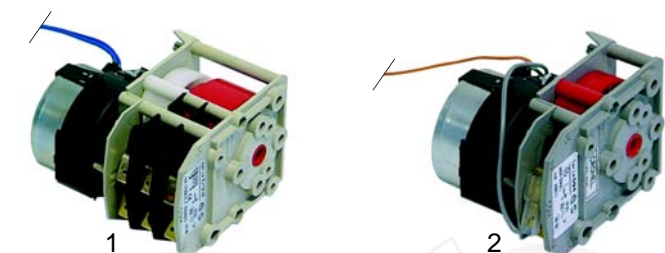

Item	Order	Description	Model	OEM
1	360024	120", 230V	LTB11, LTB12, LTB22	069419, 069669
2	360005	20", 230V (regeneration)		069420