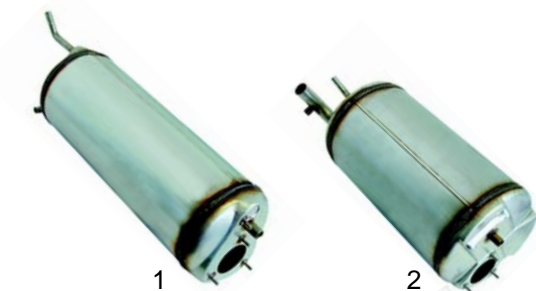

Item	Order	Description	Model	OEM
1	504748	boiler	LS5	049958
2	504749	boiler	LS6	049902