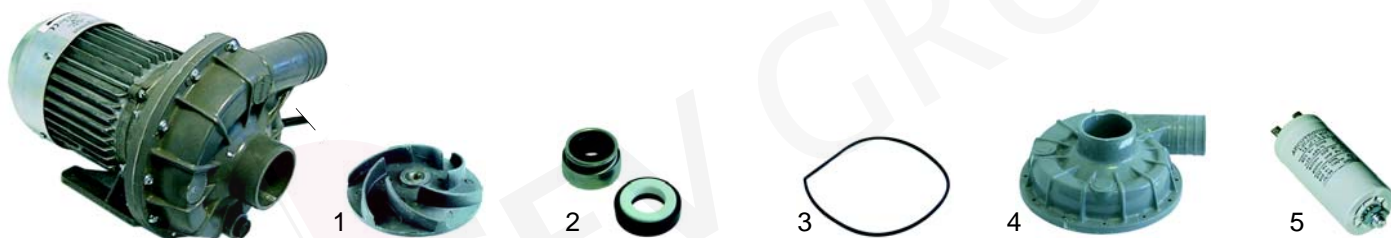

Pumps		1 Impellor		2 Mechanical seal		3 Housing gasket		4 Pump cover		5 Capacitor	
Order	OEM	Order	OEM	Order	OEM	Order	OEM	Order	OEM	Order	OEM
500003	069804	510615	69545	510693	69543	510554	69544	510512	-	365013	69541
500056	046346	510601		510693		510551		510502		--	
500090	046370	521237		510692		521709		521531		365014	
500112	046574	510601		510693		510551		510502		--	
500113	048304	521271		510692		521709		521531			
500114	048885	509021		510692		521709		521531		365021	
500115	048216	510602		510693		510551		521515		--	
500129	049057	521227		510692		521705		521522		365012	
500394	049310	521206		510695		509002		510384		365012	
500396	049876	521208		510692		521702		521506		365021	
500397	047708	521216		510693		510551		521514	48059	--