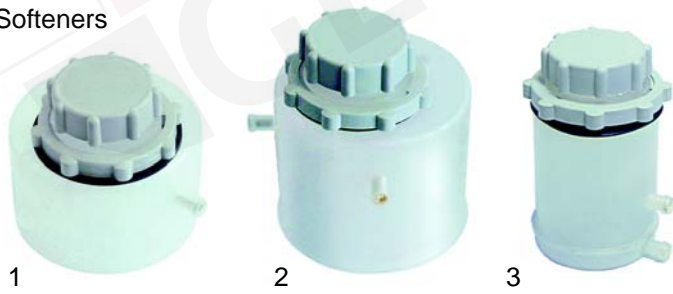

Softeners

Item	Order	Description	Model	OEM
1	504045	salt container, compl.	LB1, LB2	049075
2	510929	salt container, compl.	LTB12, LTB22	069575, 069471
3	510032	salt container, compl.		069680