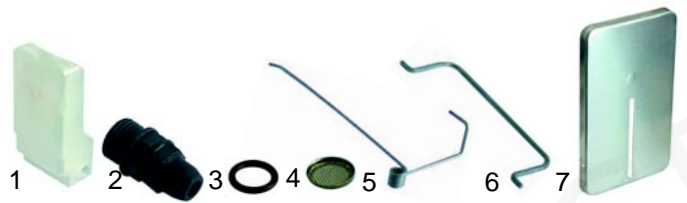

Suitable for Zanussi

Item	Order	Description	Model	OEM
1	504690	container	LS6	049024
2	504699	hose connector		049941
3	504692	gasket		067292, 049292
4	504693	filter		049022
5	504697	spring		048279
6	504694	spring		049023
7	504698	flap		048363