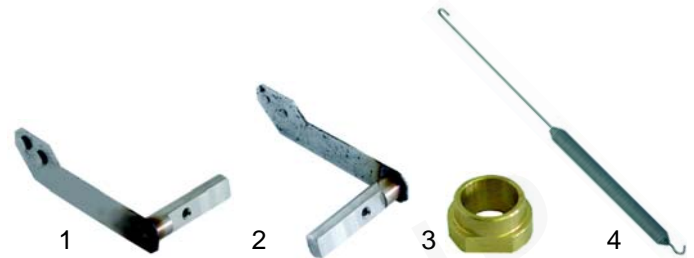

Item	Order	Description	Model	OEM
1	504646	hinge lever/ right		048813
2	504647	hinge lever/ left	LS6, LS61, LS62,	048814
3	504648	bush	LS63, LS64	048812
4	504649	spring		048815