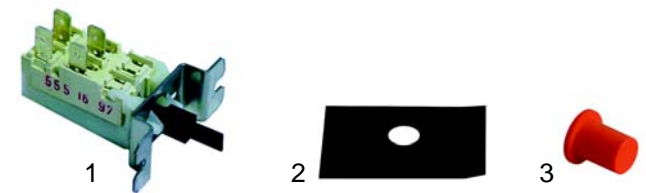

Item	Order	Description	Model	OEM
1	345021	switch	LS540, LS541,	045165, 046348
2	504735	gasket	LS720, LS860, LS1080,	046298
3	345744	push button	LS360, LS365	046293