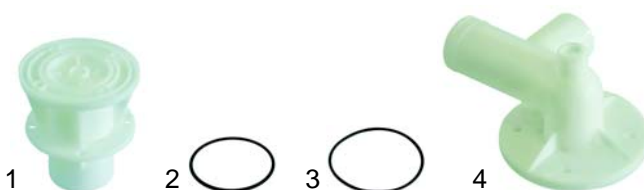

Item	Order	Description	Model	OEM
1	504576	cover		048145
2	504577	O-ring/ inner	LS510,	047462
3	504578	O-ring/ outer	LS520,	045462
4	504579	wash arm support	LS521	047461