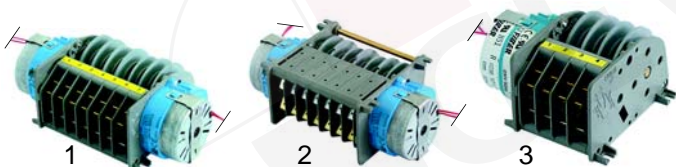

Timers

Item	Order	Description	Model	OEM
1	360279	120"/ 300", 7 cams, 230V	LB1, LB2 (to Nr 716)	49054
2	360278	120"/ 300", 7 cams, 230V	LB1 (from Nr 717), LB2 (from Nr 717)	49256
3	360277	regeneration, 230V	LB1, LB2	49251