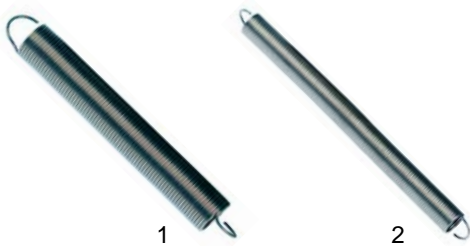

Item	Order	Description	Model	OEM
1	700516	spring, 10g	TE/_ , TEH/_ , TEUH2/VS_ , TEUH2/VC_	014040101
2	700517	spring, 5g		014040164