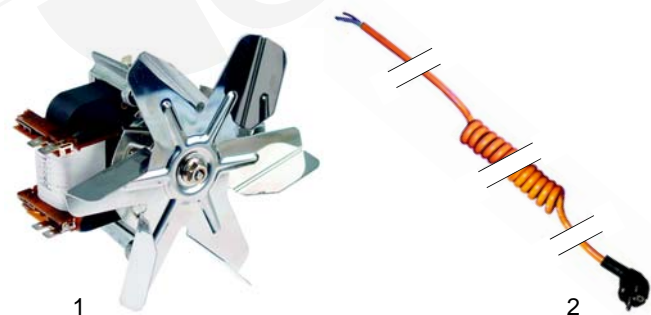

## Stacking devices

Item	Order	Description	Model	OEM
1	418283	1000W/230V	USTH/_	014001122
2	418274	1500W/230V	USTUH/_	014001107
3	418275	2000W/230V	KOH/_ , BDUH/_	014041047-03

Item	Order	Description	Model	OEM
1	700518	spring, 20g	BD/_ , KO/_ , KOUH/_ , BDUH/_	014004104
2	700516	spring, 10g	universal	014040101
3	700517	spring, 5g	UST/_ , USTH/_ , USTUH/_	014040164