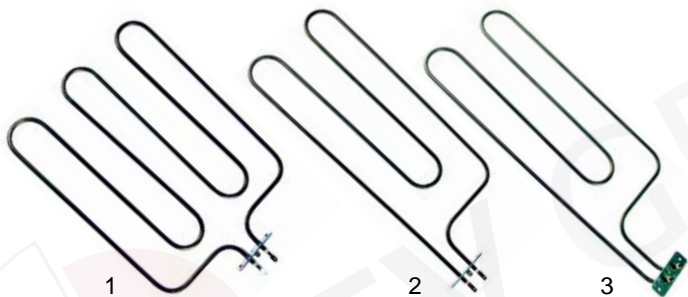

Hot servery counters (electrical)

Item	Order	Description	Model	OEM
1	418257	700W/230V	SPA-EB/1-4	014001104
2	418258	700W/230V		014001111
3	418259	450W/230V warming compartment	SPTW-2/EBF, SPTW-3/EBF	014001112