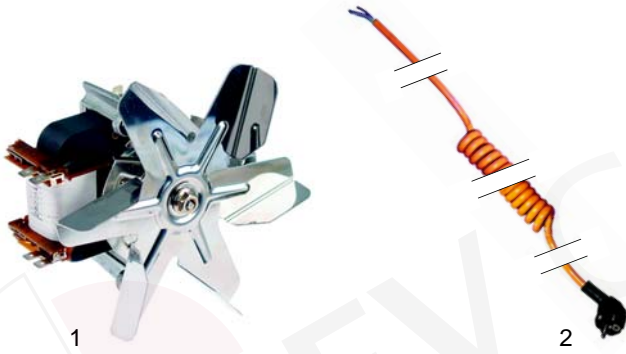

Pos.	Order	Description	Model	OEM
1	550101	spiral cable	universal	014001081 014001082

Item	Order	Description	Model	OEM
1	700302	swivel castor		014000405, 014000406
2	700303	swivel castor with break	SPA-EB	014000405, 014000406
3	710065	adapter		014002006

Item	Order	Description	Model	OEM
1	700305	swivel castor		014000401
2	700304	swivel castor with mobile	SPTW-/EBF	014000402
3	700306	fixed roller for heavy loads		014000400

Item	Order	Description	Model	OEM
1	690895	sidling handle/right/left		014002101, 014002100
2	690908	bumper angle	SPTW-/EBF	014002110
3	690896	stuff (16 pieces)		014026004

## Stacking devices/plate dispensers (mobile)

Item	Order	Description	Model	OEM
1	418273	900W/230V	TEH	014040068
2	418274	1500W/230V	TEUH2/VS	014001107
3	418275	2000W/230V	TEUH2/VC	014041047-03

Item	Order	Description	Model	OEM
1	601253	fan/complete	TEUH	014001013
2	550101	spiral cable	universal	014001081