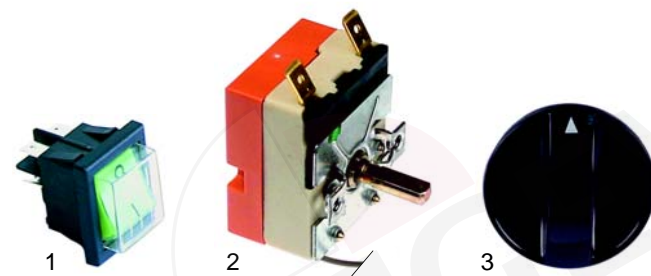

Item	Order	Description	Model	OEM
1	300125	switch	USTH/_ ,	014001300
2	375725	thermostat	USTUH/_ ,	014040011-01
3	111873	knob	KOUH/_ , BDUH/_	014002118