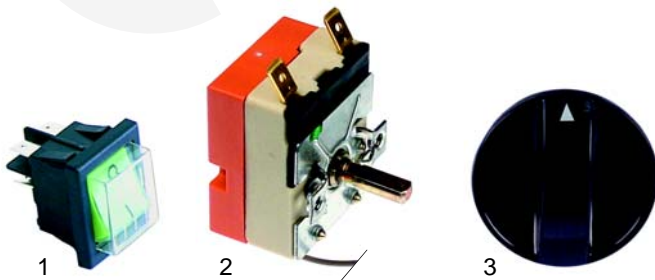

Stacking devices/plate dispensers (install devices)

Item	Order	Description	Model	OEM
1	300125	switch	universal	014001300
2	375725	thermostat, 30 - 115°C	TEH, TEUH2VS	014040011-01
2	375726	thermostat, 30 - 135°C	TEUH2/VC	014040228-01
3	111873	knob	universal	014002118