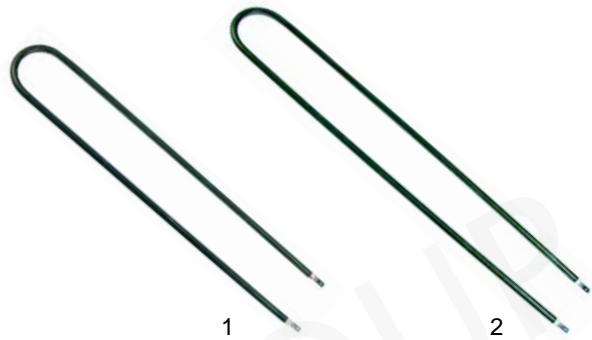

Item	Order	Description	Model	OEM
1	418276	200W/230V	EBRH/V	0191010879
2	418277	500W/230V	EBRH-2/V	014510023