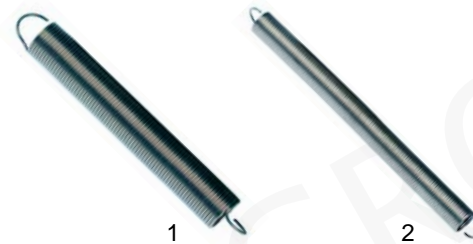

Item	Order	Description	Model	OEM
1	700516	spring, 10g	universal	014040101
2	700517	spring, 5g		014040164