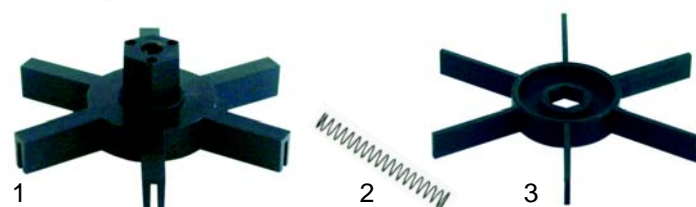

Item	Order	Description	Model	OEM
1	527554	Star (middle)	RR45 CC45	2728
2	527555	Spring	RR45 CC45	2029
3	527556	Star (lower)	RR45 CC45	2729