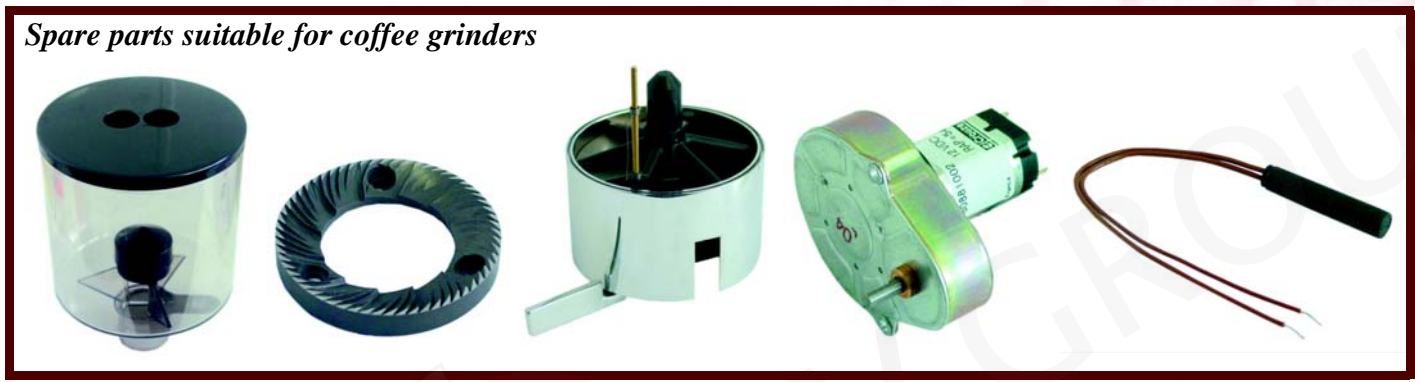

Spare parts suitable for:
ROSSI

Spare parts suitable for coffee grinders