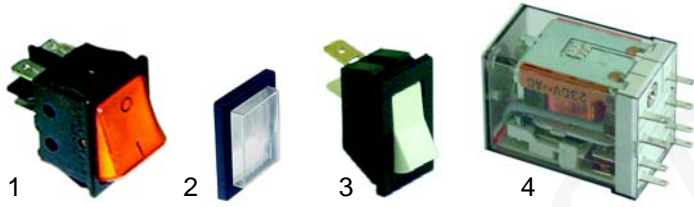

Item	Order	Description	Model	OEM
1	301002	Switch	RR45	3253
2	301036	Protecting cap	RR45	3253
3	346143	Switch	BFD	
4	380358	Relay, 230V	RR45 CC45