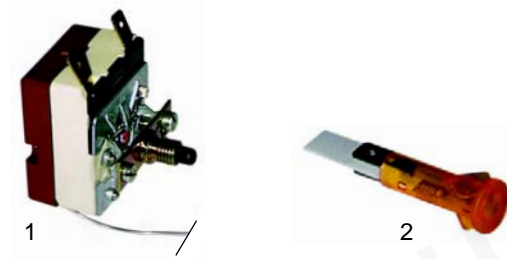

Item	Order	Description	Model	OEM
1	375115	safety thermostat	universal	
2	359140	signal lamp