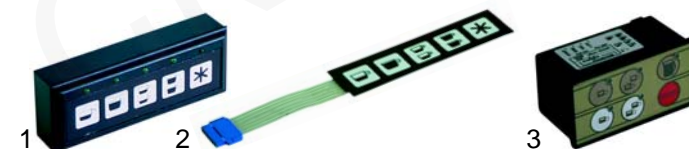

Accessories

Item	Order	Description
1	371090	Plug/big
2	371095	O-ring (viton)
3	371100	O-ring (silicon)

Pressure switches, switches

Item	Order	Description
1	541021	Pressure switch, 3 poles
2	345145	Main switch
3	110205	Button

Switches

Item	Order	Description
1	345142	Switch, 2 poles
2	345162	Switch, 2 poles
3	345156	Microswitch
4	345269	Microswitch

Key push buttons

Item	Order	Description
1	400389	Key push button
2	400334	Push button panel
2	400097	Key push button

Level controller

Item	Order	Description
1	400019	Level controller, RL30/1E-2C/F
2	400020	Level probe

Flowmeter

Item	Order	Description
1	400004	Flowmeter, 1/4"
2	400256	Plug
3	400257	Flowmeter turbine
4	400258	Case gasket