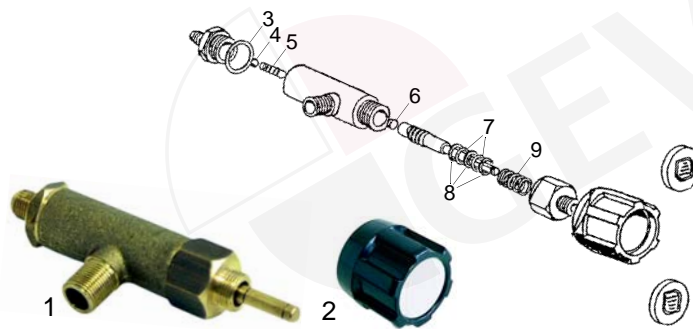

Item	Order	Description
1	528911	Boiler gasket
2	528137	Boiler gasket (Teflon)

Manometer

Item	Order	Description
1	541222	Manometer/double scale

Valves

Item	Order	Description
1	529312	Safety valve, 1,8 bar, 3/8"
2	529316	Safety valve, sealed, 1,8 bar, 3/8"
3	529303	Empty valve, 1/4"
4	529361	Cu-gasket, 1/4"
5	529349	Cu-gasket, 3/8"

Water level glass

Item	Order	Description
1	529393	Water level glass
2	528200	O-ring (viton)
3	529396	Pressure washer
4	529397	Pipe screw

Water inlet valve

Item	Order	Description
1	529561	Water inlet valve/cpl.

2	528475	Spring
3	528476	Gasket
4	528392	Spring
5	528478	O-ring
6	528479	Gasket
7	528480	Spring
8	528396	O-ring
9	111089	Button

Water inlet valve

Item	Order	Description
3	528325	Gasket
4	528422	Ball (stainless steel)
5	528392	Spring
6	528912	Gasket
7	528745	O-ring
8	528913	Washer
9	528498	Spring
10	528497	Spring
11	528494	Gasket
12	528914	Washer
13	528641	Gasket, 15,5 x 7,5mm
14	528640	Gasket
15	528915	Spring