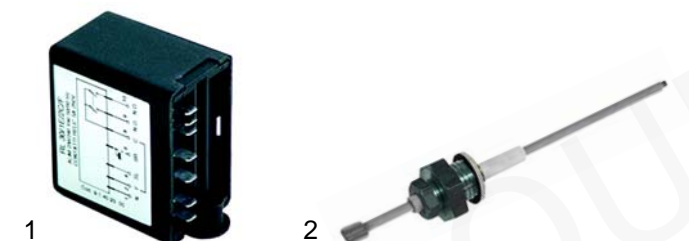

Accessories

Item	Order	Description
1	371090	Plug/big
2	371095	O-ring (viton)
3	371100	O-ring (silicon)

Pressure switches, switches

Item	Order	Description
1	541021	Pressure switch, 3 poles
2	345145	Main switch
3	110205	Button

Switches

Item	Order	Description
1	345142	Switch, 2 poles
2	345162	Switch, 2 poles
3	345156	Microswitch
4	345269	Microswitch

Key push buttons

Item	Order	Description
1	400389	Key push button
2	400334	Push button panel
2	400097	Key push button

Level controller

Item	Order	Description
1	400019	Level controller, RL30/1E-2C/F
2	400020	Level probe

Flowmeter

Item	Order	Description
1	400004	Flowmeter, 1/4"
2	400256	Plug
3	400257	Flowmeter turbine
4	400258	Case gasket