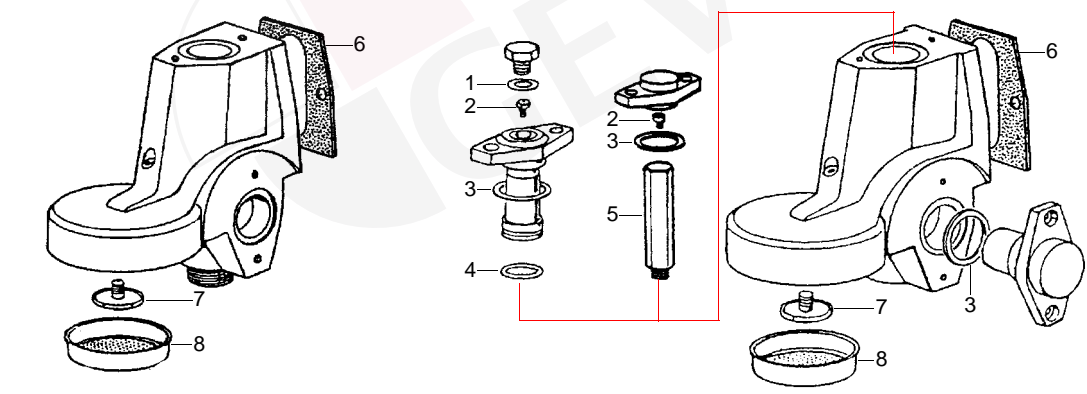

Water level glass

Item	Order	Description
1	529393	Water level glass
2	528200	O-ring (viton)
3	529396	Pressure washer
4	529397	Pipe screw

Water inlet valve

Item	Order	Description
1	529561	Water inlet valve/cpl.

2	528475	Spring
3	528476	Gasket
4	528392	Spring
5	528478	O-ring
6	528479	Gasket
7	528480	Spring
8	528396	O-ring
9	111089	Button

Water inlet valve

Item	Order	Description
3	528325	Gasket
4	528422	Ball (stainless steel)
5	528392	Spring
6	528912	Gasket
7	528745	O-ring
8	528913	Washer
9	528498	Spring
10	528497	Spring
11	528494	Gasket
12	528914	Washer
13	528641	Gasket, 15,5 x 7,5mm
14	528640	Gasket
15	528915	Spring

Item	Order	Description
1	529560	Tap (Steam/Water)
2	111055	Button

Pipes

Item	Order	Description
1	529562	Steam pipe
1	529848	Steam pipe (stainless steel)
2	529849	Water pipe
3	529563	Steam pipe
4	528916	Spring
5	528286	O-ring

Suitable for Vibiemme

Group

Item	Order	Description	Item	Order	Description	Item	Order	Description
1	528917	Gasket	5	528835	Spring	9	528921	Spring
2	528486	Jet	6	528494	Gasket	10	528922	Nipple
3	528918	Gasket	7	528641	Gasket	11	111056	Handle
4	528919	O-ring	8	528920	Nut	12	528923	Spring