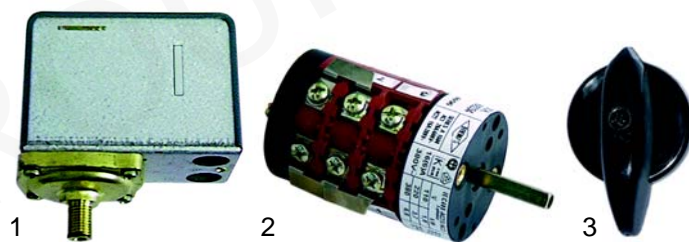

Member of the  **GEV GROUP**

Solenoid valves

Scem/Parker

Item	Order	Description
1	370057	Solenoid valves/cpl., 3 ways, 230V AC
2	370060	cpl., 3 ways, with cable connection, 230V AC
3	370062	Solenoid square base, 3 ways

Item	Order	Description
1	370206	Solenoid valve, 1/8", 2 ways, 230V AC
2	371029	Magnetic coil, 230V AC
3	371033	Magnetic coil, with cable, 230V AC

ODE

Item	Order	Description
1	370203	Solenoid valves, 1/8", 3 ways, 230V AC
2	370208	Magnetic coil, 1/8", 2 ways, 230V AC
3	371150	Magnetic coil, 230V AC

Accessories

Item	Order	Description
1	371090	Plug/big
2	371095	O-ring (viton)
3	371100	O-ring (silicon)

Pressure switches, switches

Item	Order	Description
1	541021	Pressure switch, 3 poles
2	345145	Main switch
3	110205	Button

Level controller

Item	Order	Description
1	400019	Level controller, RL30/1E-2C/F
2	400020	Level probe

Flowmeter

Item	Order	Description
1	400004	Flowmeter, 1/4"
2	400256	Plug
3	400257	Flowmeter turbine
4	400258	Case gasket