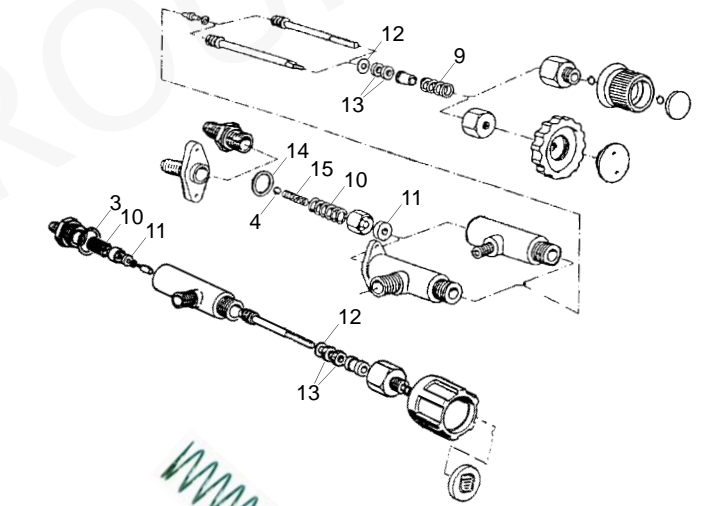

Item	Order	Description
1	528911	Boiler gasket
2	528137	Boiler gasket (Teflon)

Manometer

Item	Order	Description
1	541222	Manometer/double scale

Valves

Item	Order	Description
1	529312	Safety valve, 1,8 bar, 3/8"
2	529316	Safety valve, sealed, 1,8 bar, 3/8"
3	529303	Empty valve, 1/4"
4	529361	Cu-gasket, 1/4"
5	529349	Cu-gasket, 3/8"

Water level glass

Item	Order	Description
1	529393	Water level glass
2	528200	O-ring (viton)
3	529396	Pressure washer
4	529397	Pipe screw

Water inlet valve

Item	Order	Description
1	529561	Water inlet valve/cpl.

2	528475	Spring
3	528476	Gasket
4	528392	Spring
5	528478	O-ring
6	528479	Gasket
7	528480	Spring
8	528396	O-ring
9	111089	Button

Water inlet valve

Item	Order	Description
3	528325	Gasket
4	528422	Ball (stainless steel)
5	528392	Spring
6	528912	Gasket
7	528745	O-ring
8	528913	Washer
9	528498	Spring
10	528497	Spring
11	528494	Gasket
12	528914	Washer
13	528641	Gasket, 15,5 x 7,5mm
14	528640	Gasket
15	528915	Spring

Item	Order	Description
5	529004	3/8", 1 way, curved/closed
6	529008	3/8", 2 ways, distance 44 mm
7	529007	3/8", 2 ways, distance 55 mm/short
8	529006	3/8", 2 ways, distance 55 mm/long