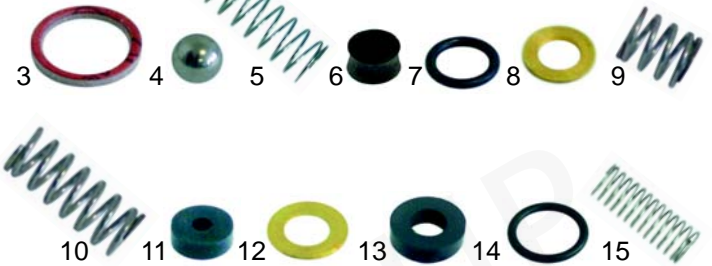

Item	Order	Description
1	528911	Boiler gasket
2	528137	Boiler gasket (Teflon)

Manometer

Item	Order	Description
1	541222	Manometer/double scale

Valves

Item	Order	Description
1	529312	Safety valve, 1,8 bar, 3/8"
2	529316	Safety valve, sealed, 1,8 bar, 3/8"
3	529303	Empty valve, 1/4"
4	529361	Cu-gasket, 1/4"
5	529349	Cu-gasket, 3/8"

Water level glass

Item	Order	Description
1	529393	Water level glass
2	528200	O-ring (viton)
3	529396	Pressure washer
4	529397	Pipe screw

Water inlet valve

Item	Order	Description
1	529561	Water inlet valve/cpl.

2	528475	Spring
3	528476	Gasket
4	528392	Spring
5	528478	O-ring
6	528479	Gasket
7	528480	Spring
8	528396	O-ring
9	111089	Button

Water inlet valve

Item	Order	Description
3	528325	Gasket
4	528422	Ball (stainless steel)
5	528392	Spring
6	528912	Gasket
7	528745	O-ring
8	528913	Washer
9	528498	Spring
10	528497	Spring
11	528494	Gasket
12	528914	Washer
13	528641	Gasket, 15,5 x 7,5mm
14	528640	Gasket
15	528915	Spring