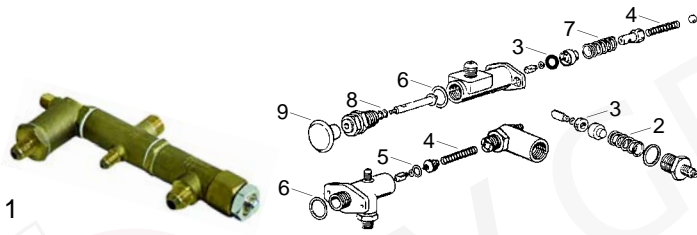

Item	Order	Description
1	528911	Boiler gasket
2	528137	Boiler gasket (Teflon)

Manometer

Item	Order	Description
1	541222	Manometer/double scale

Valves

Item	Order	Description
1	529312	Safety valve, 1,8 bar, 3/8"
2	529316	Safety valve, sealed, 1,8 bar, 3/8"
3	529303	Empty valve, 1/4"
4	529361	Cu-gasket, 1/4"
5	529349	Cu-gasket, 3/8"

Water level glass

Item	Order	Description
1	529393	Water level glass
2	528200	O-ring (viton)
3	529396	Pressure washer
4	529397	Pipe screw

Water inlet valve

Item	Order	Description
1	529561	Water inlet valve/cpl.

2	528475	Spring
3	528476	Gasket
4	528392	Spring
5	528478	O-ring
6	528479	Gasket
7	528480	Spring
8	528396	O-ring
9	111089	Button

Water inlet valve

Item	Order	Description
3	528325	Gasket
4	528422	Ball (stainless steel)
5	528392	Spring
6	528912	Gasket
7	528745	O-ring
8	528913	Washer
9	528498	Spring
10	528497	Spring
11	528494	Gasket
12	528914	Washer
13	528641	Gasket, 15,5 x 7,5mm
14	528640	Gasket
15	528915	Spring