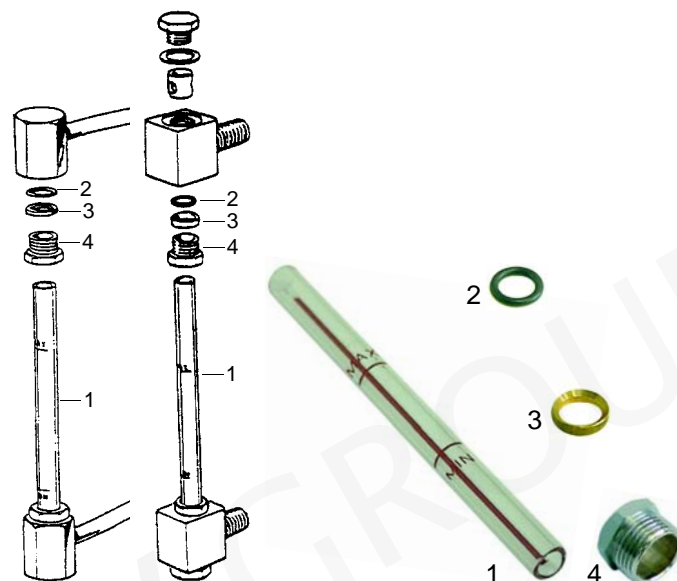

Item	Order	Description
1	528911	Boiler gasket
2	528137	Boiler gasket (Teflon)

Manometer

Item	Order	Description
1	541222	Manometer/double scale

Valves

Item	Order	Description
1	529312	Safety valve, 1,8 bar, 3/8"
2	529316	Safety valve, sealed, 1,8 bar, 3/8"
3	529303	Empty valve, 1/4"
4	529361	Cu-gasket, 1/4"
5	529349	Cu-gasket, 3/8"

Water level glass

Item	Order	Description
1	529393	Water level glass
2	528200	O-ring (viton)
3	529396	Pressure washer
4	529397	Pipe screw

Water inlet valve

Item	Order	Description
1	529561	Water inlet valve/cpl.

2	528475	Spring
3	528476	Gasket
4	528392	Spring
5	528478	O-ring
6	528479	Gasket
7	528480	Spring
8	528396	O-ring
9	111089	Button

Water inlet valve

Item	Order	Description
3	528325	Gasket
4	528422	Ball (stainless steel)
5	528392	Spring
6	528912	Gasket
7	528745	O-ring
8	528913	Washer
9	528498	Spring
10	528497	Spring
11	528494	Gasket
12	528914	Washer
13	528641	Gasket, 15,5 x 7,5mm
14	528640	Gasket
15	528915	Spring

Item	Order	Description
5	529004	3/8", 1 way, curved/closed
6	529008	3/8", 2 ways, distance 44 mm
7	529007	3/8", 2 ways, distance 55 mm/short
8	529006	3/8", 2 ways, distance 55 mm/long