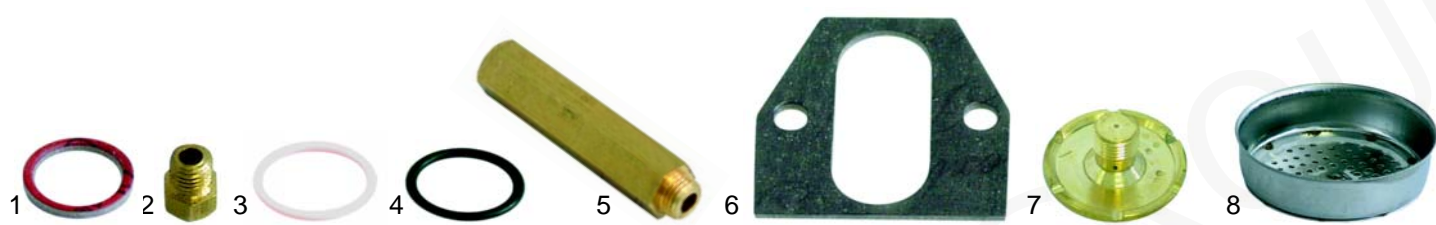

Water level glass

Item	Order	Description
1	529393	Water level glass
2	528200	O-ring (viton)
3	529396	Pressure washer
4	529397	Pipe screw

Water inlet valve

Item	Order	Description
1	529561	Water inlet valve/cpl.

2	528475	Spring
3	528476	Gasket
4	528392	Spring
5	528478	O-ring
6	528479	Gasket
7	528480	Spring
8	528396	O-ring
9	111089	Button

Water inlet valve

Item	Order	Description
3	528325	Gasket
4	528422	Ball (stainless steel)
5	528392	Spring
6	528912	Gasket
7	528745	O-ring
8	528913	Washer
9	528498	Spring
10	528497	Spring
11	528494	Gasket
12	528914	Washer
13	528641	Gasket, 15,5 x 7,5mm
14	528640	Gasket
15	528915	Spring

Item	Order	Description
1	529560	Tap (Steam/Water)
2	111055	Button

Pipes

Item	Order	Description
1	529562	Steam pipe
1	529848	Steam pipe (stainless steel)
2	529849	Water pipe
3	529563	Steam pipe
4	528916	Spring
5	528286	O-ring

Suitable for Vibiemme

Group

Item	Order	Description	Item	Order	Description	Item	Order	Description
1	528917	Gasket	5	528835	Spring	9	528921	Spring
2	528486	Jet	6	528494	Gasket	10	528922	Nipple
3	528918	Gasket	7	528641	Gasket	11	111056	Handle
4	528919	O-ring	8	528920	Nut	12	528923	Spring