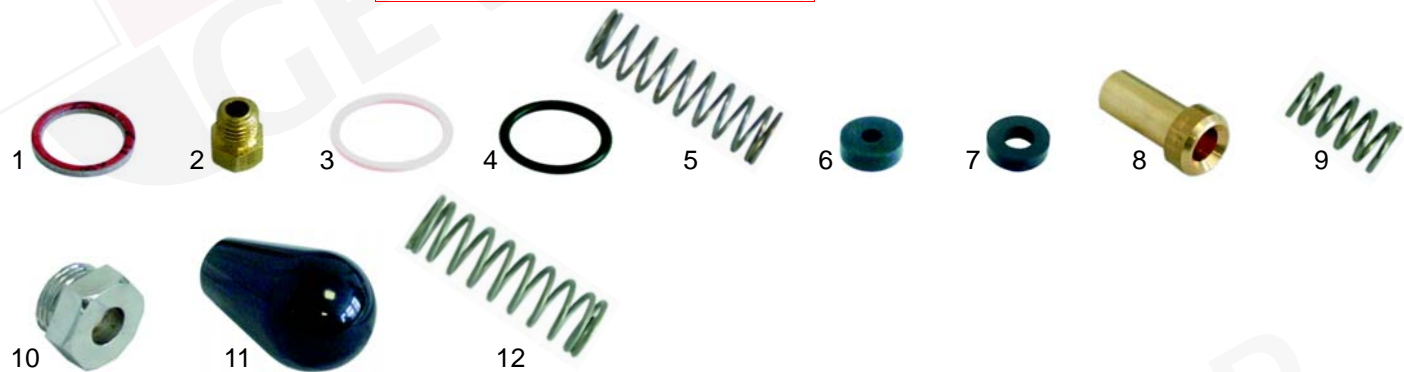

Water level glass

Item	Order	Description
1	529393	Water level glass
2	528200	O-ring (viton)
3	529396	Pressure washer
4	529397	Pipe screw

Water inlet valve

Item	Order	Description
1	529561	Water inlet valve/cpl.

2	528475	Spring
3	528476	Gasket
4	528392	Spring
5	528478	O-ring
6	528479	Gasket
7	528480	Spring
8	528396	O-ring
9	111089	Button

Water inlet valve

Item	Order	Description
3	528325	Gasket
4	528422	Ball (stainless steel)
5	528392	Spring
6	528912	Gasket
7	528745	O-ring
8	528913	Washer
9	528498	Spring
10	528497	Spring
11	528494	Gasket
12	528914	Washer
13	528641	Gasket, 15,5 x 7,5mm
14	528640	Gasket
15	528915	Spring

Item	Order	Description
1	529560	Tap (Steam/Water)
2	111055	Button

Pipes

Item	Order	Description
1	529562	Steam pipe
1	529848	Steam pipe (stainless steel)
2	529849	Water pipe
3	529563	Steam pipe
4	528916	Spring
5	528286	O-ring

Suitable for Vibiemme

Group

Item	Order	Description	Item	Order	Description	Item	Order	Description
1	528917	Gasket	5	528835	Spring	9	528921	Spring
2	528486	Jet	6	528494	Gasket	10	528922	Nipple
3	528918	Gasket	7	528641	Gasket	11	111056	Handle
4	528919	O-ring	8	528920	Nut	12	528923	Spring