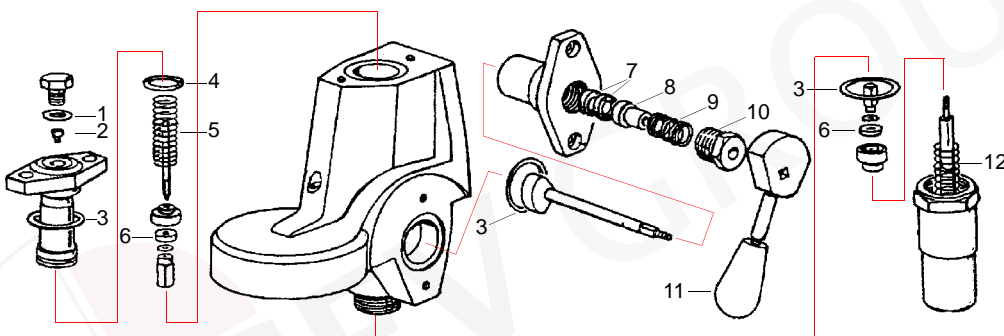

Suitable for Vibiemme

Group

Item	Order	Description	Item	Order	Description	Item	Order	Description
1	528917	Gasket	5	528835	Spring	9	528921	Spring
2	528486	Jet	6	528494	Gasket	10	528922	Nipple
3	528918	Gasket	7	528641	Gasket	11	111056	Handle
4	528919	O-ring	8	528920	Nut	12	528923	Spring