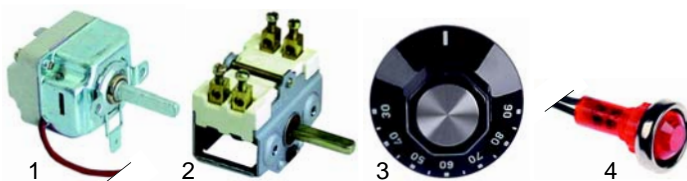

Member of the  **GEV GROUP**

Bains-marie (electric)

Item	Order	Description	Model	OEM
1	418344	1200W/230V	universal	3710003
2	301018	push button	2300	3700102
3	374017	solenoid valve	(water filling)	3740017
4	380211	contactor	ab 3x1/1	3700037

Item	Order	Description	Model	OEM
1	375381	thermostat		3700002
2	300091	switch	universal	3700003
3	111934	knob		3700057
4	359387	signal lamp		3760002

Bains-marie (mechanical)

Item	Order	Description	Model	OEM
1	515060	outlet valve		3600034
2	518349	gasket	universal	3600035
3	695270	drain plug		2300567

Item	Order	Description	Model	OEM
1	693483	inlet valve		3600032
2	514360	ball taps	universal	3600259
3	541413	thermometer		3700039

Hot plates (electrical)

Item	Order	Description	Model	OEM
1	418345	1600W/230V		3710004
2	300125	switch		3700100