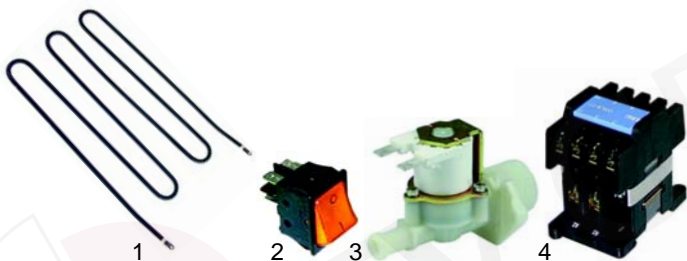

Spare parts suitable for: **EMAINOX**

Spare parts suitable for small appliances and single devices

G.E.V. Großküchen-Ersatzteil-Vertrieb GmbH
Robert-Koch-Straße 3a
82152 Planegg/Munich
Germany

Phone: +49 (0)89 745572-0
Fax: +49 (0)89 745572-83
order@gev-online.com
www.gev-online.com

Member of the  **GEV GROUP**

Bains-marie (electric)

Item	Order	Description	Model	OEM
1	418344	1200W/230V	universal	3710003
2	301018	push button	2300	3700102
3	374017	solenoid valve	(water filling)	3740017
4	380211	contactor	ab 3x1/1	3700037

Item	Order	Description	Model	OEM
1	375381	thermostat		3700002
2	300091	switch	universal	3700003
3	111934	knob		3700057
4	359387	signal lamp		3760002

Bains-marie (mechanical)

Item	Order	Description	Model	OEM
1	515060	outlet valve		3600034
2	518349	gasket	universal	3600035
3	695270	drain plug		2300567

Item	Order	Description	Model	OEM
1	693483	inlet valve		3600032
2	514360	ball taps	universal	3600259
3	541413	thermometer		3700039

Hot plates (electrical)

Item	Order	Description	Model	OEM
1	418345	1600W/230V		3710004
2	300125	switch		3700100