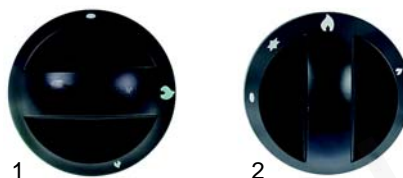

## Gas taps (without jet size used/use old nozzles)

Item	Order	Description	Model	OEM
1A	106040	gas tap without ignition flame, flattening horizontal		
1B	106041	gas tap without ignition flame, flattening Vertical		
2A	106042	gas tap with ignition flame, flattening horizontal		
2B	106043	gas tap with ignition flame, flattening vertical		