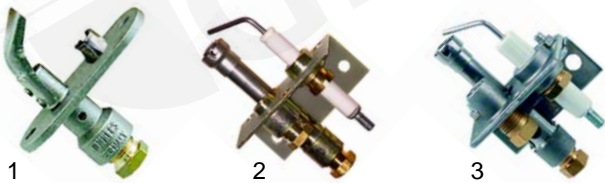

## Gas taps (without jet size used/use old nozzles)

Item	Order	Description	Model	OEM
1A	106040	gas tap without ignition flame, flattening horizontal		
1B	106041	gas tap without ignition flame, flattening Vertical		
2A	106042	gas tap with ignition flame, flattening horizontal		
2B	106043	gas tap with ignition flame, flattening vertical		

Item	Order	Description	Model	OEM
1	111939	knob without ignition flame		
2	111941	knob with ignition flame		

Item	Order	Description	Model	OEM
1	104534	burner cover, 3,5kW, 60mm		98642
2	105943	burner cover, 5,8kW, (90mm)		8634
3	104611	burner cover, 5-8kW (90mm), with slots		8635

Item	Order	Description	Model	OEM
1	105941	burner cover, 9,3kW, 115mm		8637
2	105944	burner cover, 9,3kW, 115mm, with slots		8638
3	105945	burner cover, 5,8kW, 90mm, with cross arm		8643

Item	Order	Description	Model	OEM
1	105942	burner cover, 12,8kW, 155mm		8640
2	105946	burner cover, 12,8kW, 155mm, with slots		8641
3	105947	burner cover, 12,8kW, 155mm, with angle slots		8658

Item	Order	Description	Model	OEM
1	100719	electrode B22		
2	100704	electrode		

Item	Order	Description	Model	OEM
1	100058	pilot burner (natural gas)		
1	100101	pilot burner (LPG)		
2	100062	pilot burner (LPG)		
3	100143	pilot burner (LPG)		
3	102853	pilot burner (natural gas)		