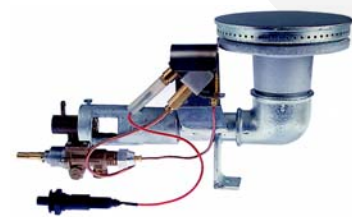

Pos.	Order	Description	Model	OEM
1	104728	burner/compl., 12,8kW, with pilot burner + piezoelectric igniter		8606