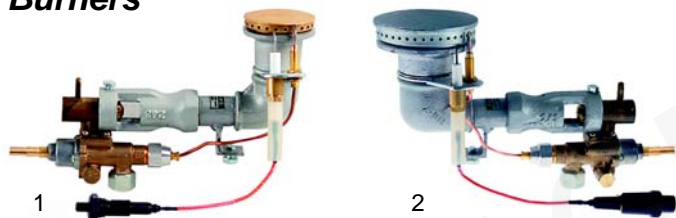

Burners

Item	Order	Description	Model	OEM
1	104725	burner/compl., 3,5kW, with piezoelectric igniter		8603
2	104609	burner/compl., 5,8kW, with piezoelectric igniter		8604