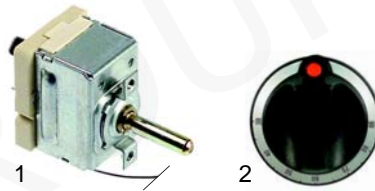

Item	Order	Description	Model	OEM
1	375674	thermostat, 90°	FPE__10	10100003
2	111547	knob		24106110