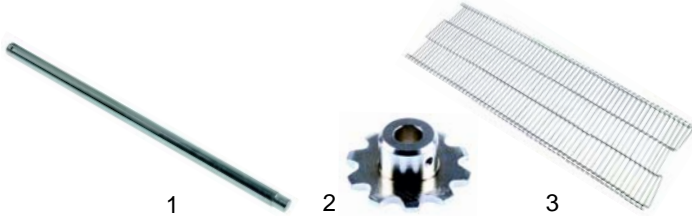

## Conveyor belt toasters (electrical)

Item	Order	Description	Model	OEM
1	416860	500W/230V	PEK100	24407022
2	416861	290W	PEK101	24417022
3	500605	motor	PEK100, PEK101	10130100

Item	Order	Description	Model	OEM
1	300022	switch	PEK100,	10010303
2	111540	knob	PEK101	24016101
3	359140	signal lamp/yellow	PEK100	10080004
4	359138	signal lamp/red	PEK101	10080002