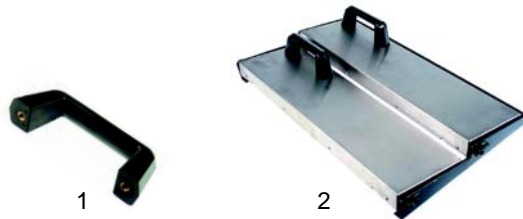

Item	Order	Description	Model	OEM
1	693427	handle	FPE/FMP100	13120106
2	693196	door complete	FMP100	22200080