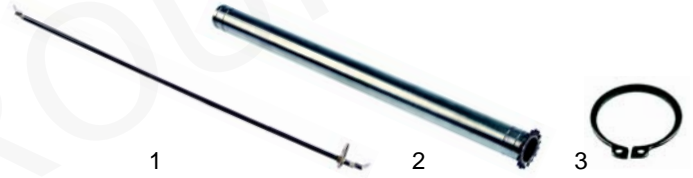

Roller grills (electrical)

Item	Order	Description	Model	OEM
1	416862	600W/230V		24307022
2	693185	pipe	PSK100	24303000
3	693186	seeger circlip ring		13130025