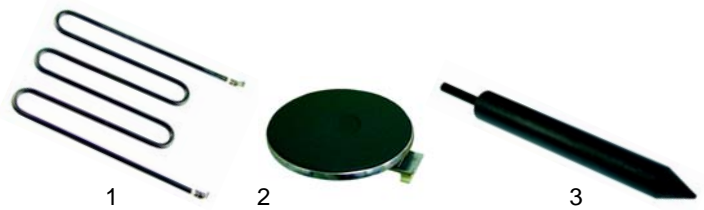

Hot dog-maschines (electrical)

Item	Order	Description	Model	OEM
1	416863	1500W/230V		24207022
2	490012	1500W/230V	PSH100	10071151
3	693189	aluminium skewer		24203001