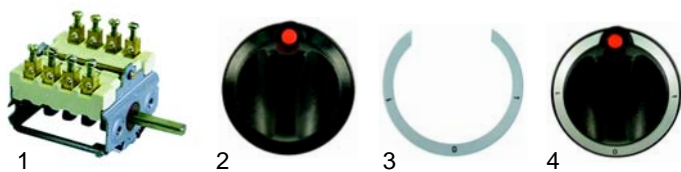

Item	Order	Description	Model	OEM
1	300021	switch	universal	10010304
2	111542	knob	FMP100	24016106
3	111545	symbol		24106102
4	111546	knob	FPE__	24106100