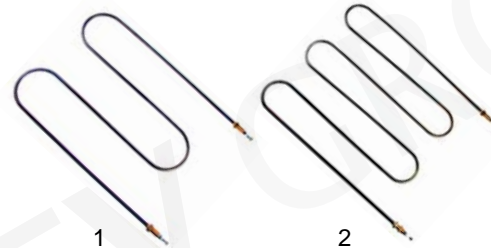

Pizza ovens (electric)

Item	Order	Description	Model	OEM
1	105591	burner grid	PDG303	24010371
2	105592	burner grid	PDG303D	24010510
3	105593	burner grid	PDG403	24020310
4	693428	grease collecting tray	universal	24010310

Item	Order	Description	Model	OEM
1	416865	1500 W/230 V (upper)	FMP100	22207023
2	416866	2250 W/230 V (center+lower)		22207024