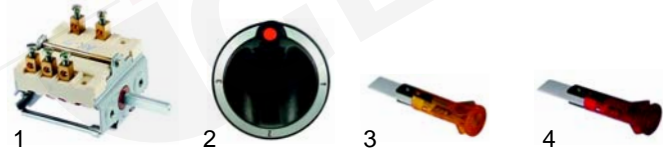

## Conveyor belt toasters (electrical)

Item	Order	Description	Model	OEM
1	416860	500W/230V	PEK100	24407022
2	416861	290W	PEK101	24417022
3	500605	motor	PEK100, PEK101	10130100

Item	Order	Description	Model	OEM
1	300022	switch	PEK100,	10010303
2	111540	knob	PEK101	24016101
3	359140	signal lamp/yellow	PEK100	10080004
4	359138	signal lamp/red	PEK101	10080002