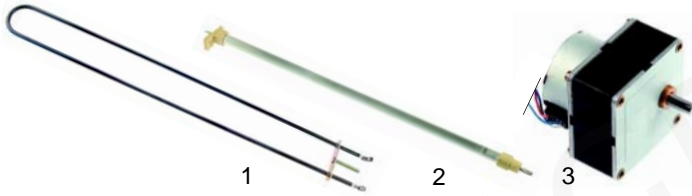

## Conveyor belt toasters (electrical)

Item	Order	Description	Model	OEM
1	416860	500W/230V	PEK100	24407022
2	416861	290W	PEK101	24417022
3	500605	motor	PEK100, PEK101	10130100

Item	Order	Description	Model	OEM
1	300022	switch	PEK100,	10010303
2	111540	knob	PEK101	24016101
3	359140	signal lamp/yellow	PEK100	10080004
4	359138	signal lamp/red	PEK101	10080002