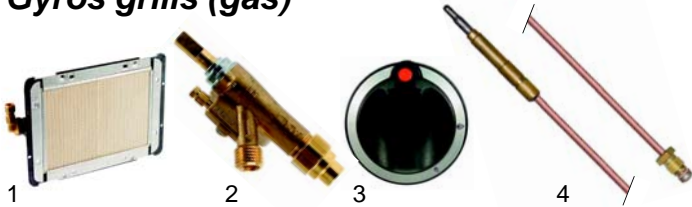

Gyros grills (gas)

Item	Order	Description	Model	OEM
1	105586	burner	PDG202	11070001
2	106013	gas tap	PDG302/3 PDG302D/3D	11030602
3	111775	knob	PDG402/3	
4	102034	thermocouple		11060004