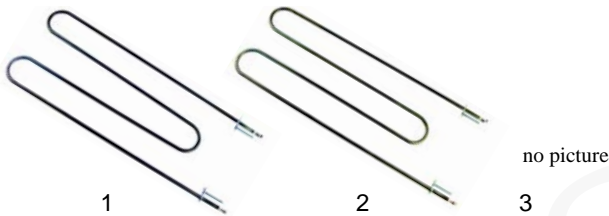

Item	Order	Description	Model	OEM
1	416867	1000W/230V (upper)	FPE100/110	22317026
2	416868	1500W/230V (lower)	FPE200/210 FPE300/310	22317025
3	416869	500W/230V (heating furnace)	FPE010,110 FPE210,310	22317022