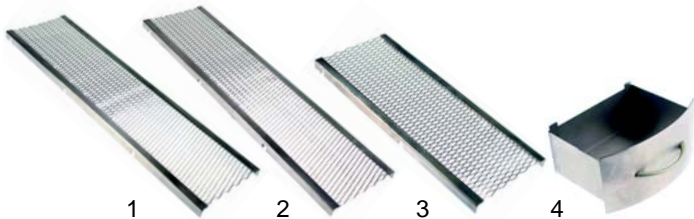

Pizza ovens (electric)

Item	Order	Description	Model	OEM
1	105591	burner grid	PDG303	24010371
2	105592	burner grid	PDG303D	24010510
3	105593	burner grid	PDG403	24020310
4	693428	grease collecting tray	universal	24010310

Item	Order	Description	Model	OEM
1	416865	1500 W/230 V (upper)	FMP100	22207023
2	416866	2250 W/230 V (center+lower)		22207024