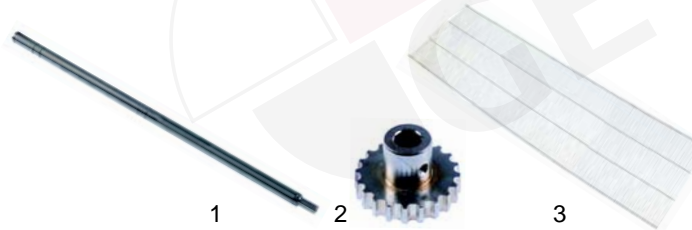

Item	Order	Description	Model	OEM
1	693182	drive shaft		24413023
2	693183	toothed wheel	PEK101	24413035
3	693184	conveyor belt		24413052