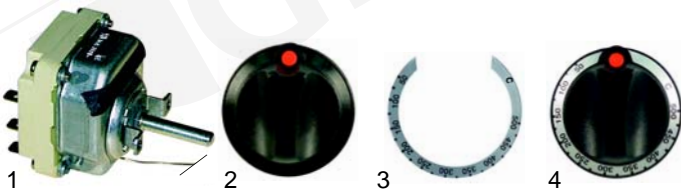

Item	Order	Description	Model	OEM
1	375027	thermostat	universal	10100002
2	111542	knob	FMP100	24016106
3	111543	symbol		22206002
4	111544	knob	FPE__	22206000