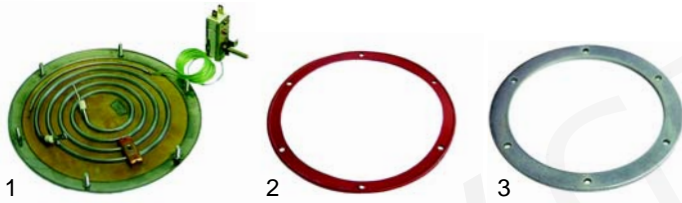

Bains-marie (electric)

Item	Order	Description	Model	OEM
1	415760	1800W/230V		540463, 144167
2	520323	gasket	WE2/1-3/1,	144334
3	520324	flange	WEW2/1-3/1	144343