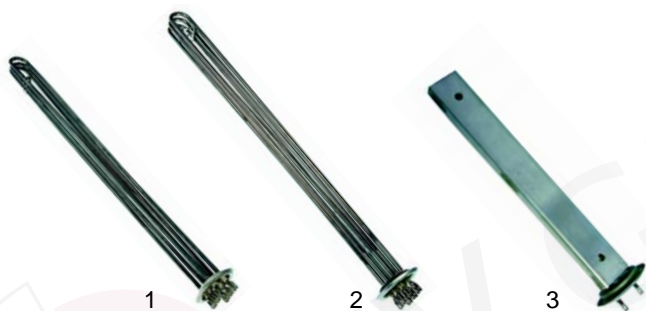

Item	Order	Description	Model	OEM
1	300001	switch		142752, 540461
2	375038	thermostat	PE2/1, PE3/1,	139783
3	111831	knob	PE2/1M, PE3/1M	144104, 540422
4	111834	symbol		144109, 540457

Tilting bratt pans (mechanical)

Item	Order	Description	Model	OEM
1	690901	hand wheel	universal	540403, 144139
2	700513	gas pressure spring	2/1	540478, 144662
3	700515	gas pressure spring	3/1	541124, 144661

Pos.	Order	Description	Model	OEM
1	693447	cover rotating joint	universal	144138