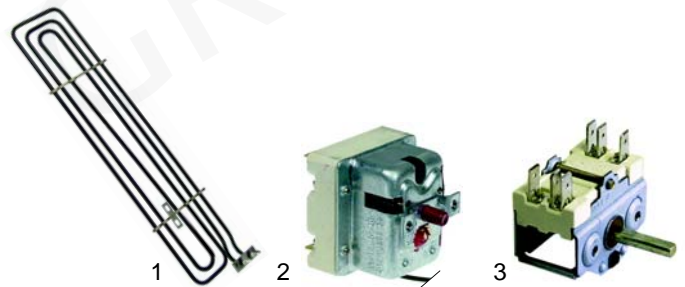

Fry tops (electric)

Item	Order	Description	Model	OEM
1	418238	2000W/400V		540458, 143831
2	375706	safety thermostat	BEG, BEG-R, BER,	540406, 144095
3	300001	switch	BEG-C	540461, 142752