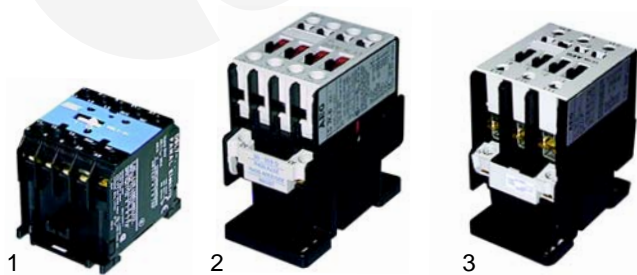

Item	Order	Description	Model	OEM
1	380213	contactor	KE_, KE_K, KER_	144764
2	380261	contactor	KER150-400	130274
3	380265	contactor	KER250-400	144345