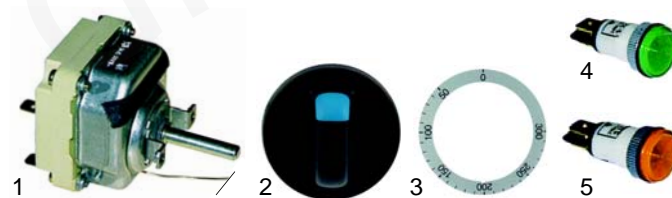

Item	Order	Description	Model	OEM
1	375038	thermostat		139783
2	111831	knob		144104, 540422
3	111834	symbol	HGBE4/6, HEB4/6/W6	144109, 540457
4	359027	signal lamp/green		143841
5	359048	signal lamp/yellow		540180