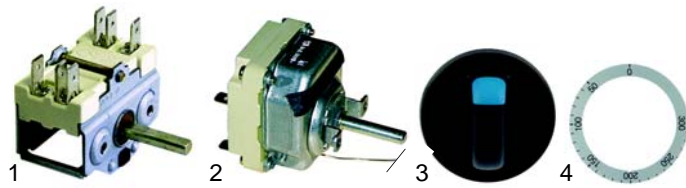

Item	Order	Description	Model	OEM
1	300001	switch		142752, 540461
2	375038	thermostat	PE2/1, PE3/1,	139783
3	111831	knob	PE2/1M, PE3/1M	144104, 540422
4	111834	symbol		144109, 540457