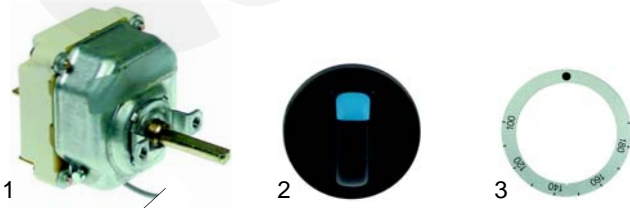

Item	Order	Description	Model	Vergleichs-Nr.
1	375708	thermostat		540444, 143766
2	111831	knob	FE2x8, FE16	540422, 144104
3	111869	symbol		541138