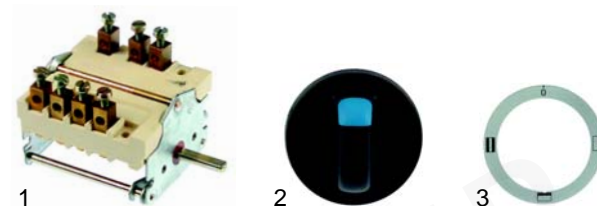

Ovens (gas)

no picture!

Item	Order	Description	Model	OEM.
1	105876	burner		193660
2	101900	thermostat	HGB4/6,	144428
3	111832	knob	HGGB4	540448
4	111839	symbol		540456

Item	Order	Description	Model	OEM
1	102831	pilot burner	HGB4/6,	540450, 144400
2	102076	thermocouple, 850mm	HGGB4	144404

Item	Order	Description	Model	OEM
1	100008	piezoelectric igniter	HGB4/6,	144333
2	100701	electrode	HGGB4	-

Item	Order	Description	Model	OEM
1	418223	2000 W/400 V		540471, 144168
1	418222	2800 W/400 V	HGBE4/6, HEB4/6/W6	540831, 144169
2	375695	safety thermostat		540470, 251116