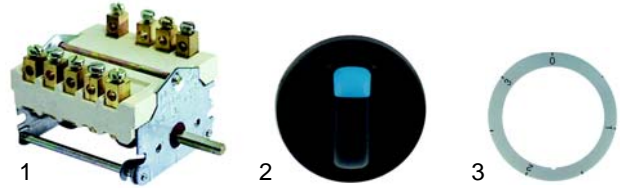

Member of the  **GEV GROUP**

Open tops (gas)

Item	Order	Description	Model	OEM
1	105873	burner cover C		540486, 144340
1	105874	burner cover D/E	HG2/4/6, HGB4/6, HGBE4/6	540487, 144341
2	105871	burner C	HGBE4/6	193466
2	105870	burner D		193467
2	105869	burner E		193468

Item	Order	Description	Model	OEM
1	101095	gas tap	HG2/4/6,	144424
2	111832	knob	HGB4/6,	540448
3	111835	symbol	HGBE4/6	540449

Open tops (electric)

Item	Order	Description	Model	OEM
1	490088	2500W/400V		144170
1	490090	4000W/400V	HE2/4/6,	144171
2	359027	signal lamp/green	HEB4/6/6W	143841
3	359048	signal lamp/yellow		540180