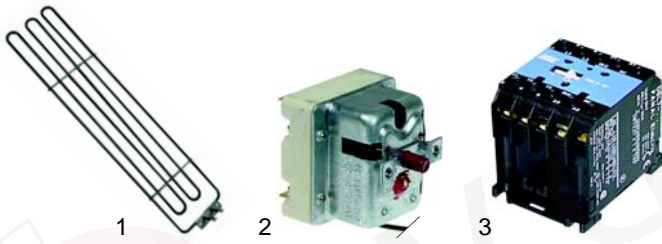

Tilting bratt pans (electric)

Item	Order	Description	Model	OEM
1	415594	2565 W/400V	PE2/1, PE3/1,	182329, 143648
2	375706	safety thermostat	PE2/1M, PE3/1M	540406, 144095
3	380213	contactor		144764, 143815