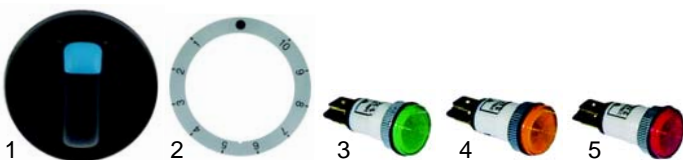

Boiling pans (mechanical)

Item	Order	Description	Model	OEM
1	111831	knob		144104
2	111894	symbol (1-10)		540826
3	359027	signal lamp/green	universal	143841
4	359048	signal lamp/yellow		540180
5	359026	signal lamp/red		540181