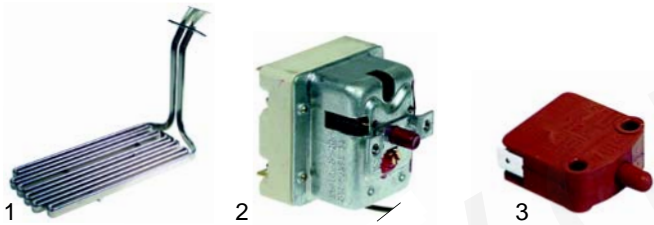

Fryers

Item	Order	Description	Model	OEM
1	418263	7200W/230V		540441, 144187
2	375707	safety thermostat	FE2x8, FE16	540443, 144182
3	345060	micro switch		141907