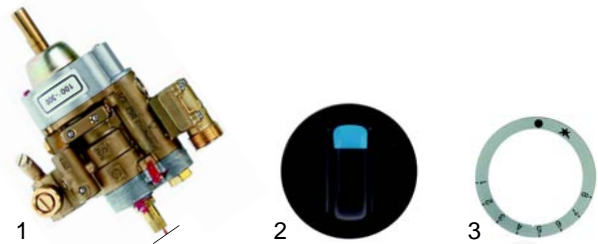

Item	Order	Description	Model	OEM
1	106027	gas thermostat		540403, 144561
2	111832	knob	PG2/1, PG3/1	544448
3	111839	symbol		544456