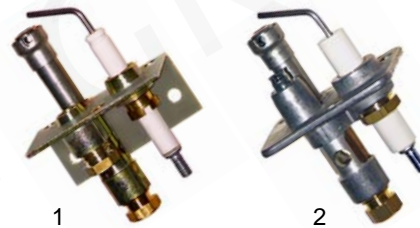

Tilting bratt pans (motor drive)

Item	Order	Description	Model	OEM
1	345707	contactor block		143052
2	346271	push button	PE2/1M, PE3/1M	144412
3	346435	symbol		144415

Boiling pans (gas)

Item	Order	Description	Model	OEM
1	105905	burner	universal	541545, 141960
2	101166	ignition control module		540409, 144750