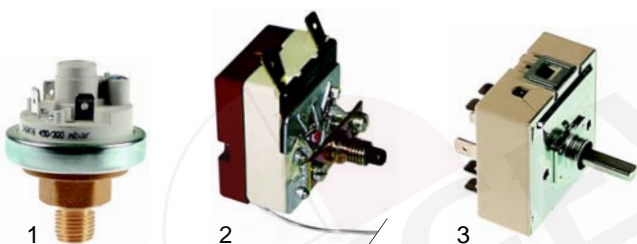

Item	Order	Description	Model	OEM
1	541408	pressure switch		540416, 143896
2	375519	safety thermostat	universal	540414, 143830
3	380036	energy regulator		538255, 221406