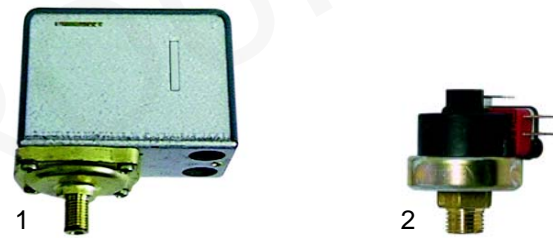

Pressure switches

Item	Order	Description	OEM
1	541021	Pressure switch, 3 poles	W10440
2	541089	Pressure switch, 1 pole