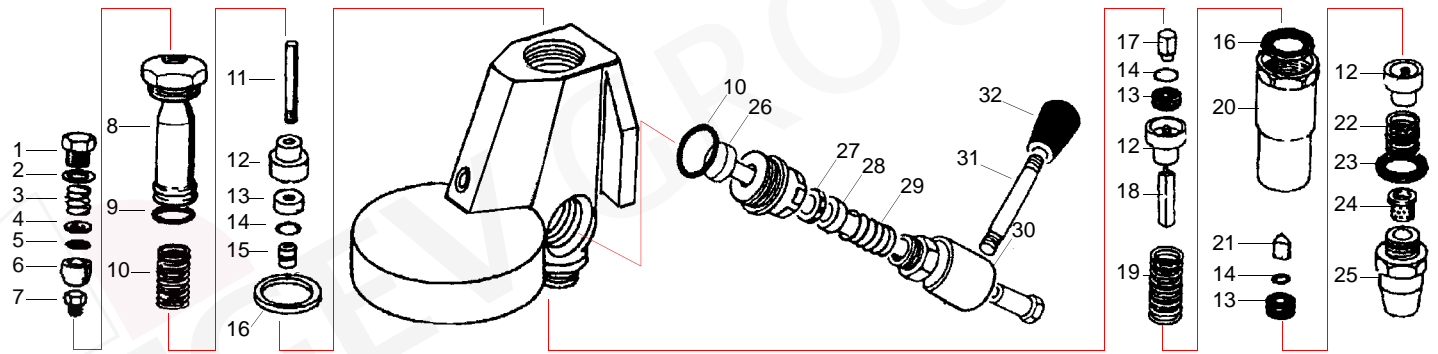

## Drain sump

Item	Order	Description	OEM
1	528600	Drain sump	W10795
2	520072	Drain hose, 3/8", pack 5m	
2	520036	Drain hose, 3/8", pack 30m	

Group

W

Suitable for Wega

Item	Order	Description	Item	Order	Description	Item	Order	Description
1	528519	End cap	12	528528	Bush	23	528508	Cu-gasket
2	528520	Cu-gasket	13	528494	Gasket, 13 x 4 x 4mm	24	528537	Perlator
3	528521	Spring	14	528529	Washer	25	528538	Drain end part
4	528522	Washer	15	528530	Hat nut, 11 mm	26	528939	Shaft, eccentric
5	528326	Filter	16	528524	Gasket (teflon)	27	528495	Gasket
6	528321	Bush	17	528531	Hat nut, 12mm	28	528541	Bush
7	528486	Jet	18	528532	Srew/long, infusion	29	528542	Spring
8	528523	Trumpet	19	528533	Spring	30	528940	Lever
9	528525	O-ring	20	528534	Connector	31	528941	Handle rod
10	528526	Spring	21	528535	Hat nut	32	528942	Handle
11	528527	Shaft	22	528475	Spring			