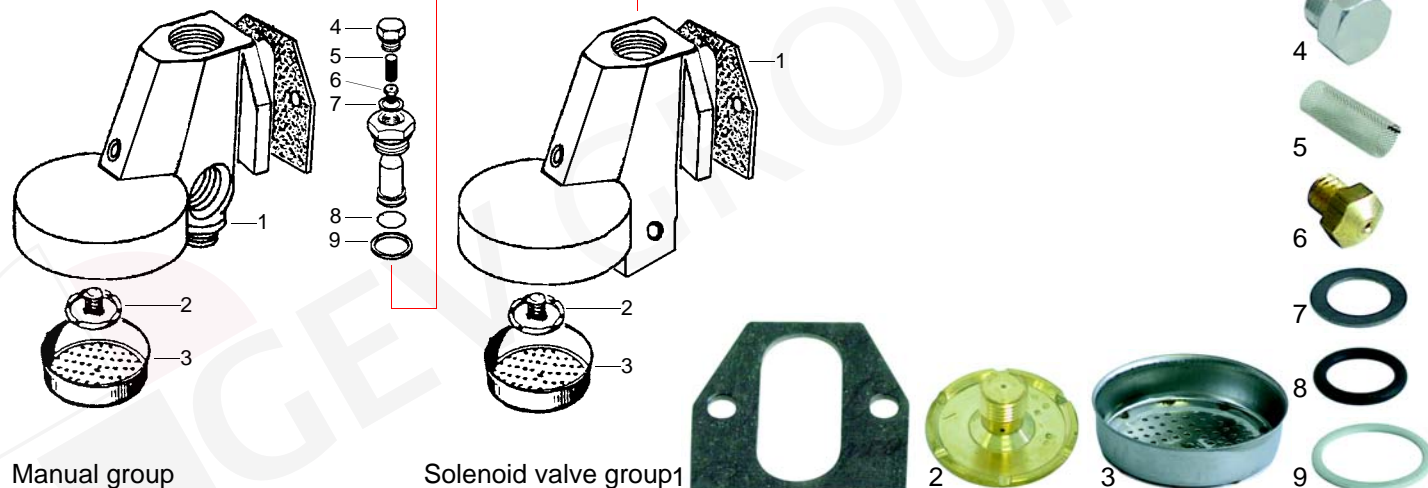

Coffee machines

W

Group

Manual group

Solenoid valve group

Item	Order	Description	OEM
1	528943	Group gasket	
2	529081	Divider	W10320
3	529080	Shower	W10401
4	528944	Screw cap	W10306
5	528946	Filter	W10307

Item	Order	Description	OEM
6	528947	Jet	W10308
7	528945	Gasket	W10309
8	528525	O-ring	W10311
9	528524	Gasket	W10643