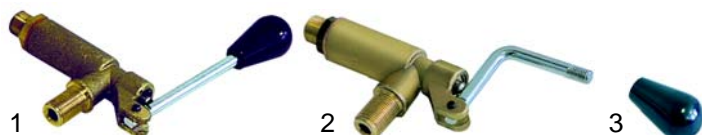

Water inlet valves

Item	Order	Description	OEM
1	529631	Water inlet valve/cpl.	
2	529632	Water inlet valve/cpl.	W05166
3	111092	Handle	W10518