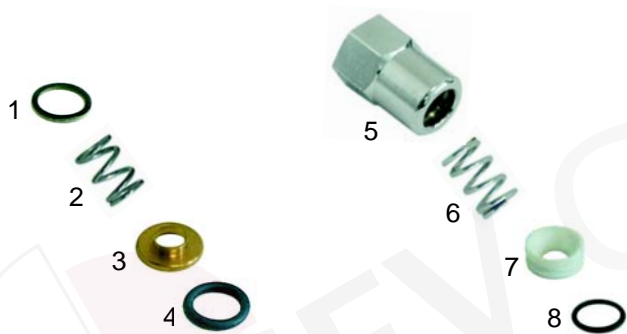

W

Pipe accessories

Item	Order	Description	Model	OEM
1	528210	Gasket/klingerit		W10650
1	528314	Gasket/teflon		
2	529719	Spring		W10648
3	529718	Pressure washer		W10574
4	529412	O-ring		W10675
5	528938	Union nut		
6	529735	Spring	Spera, ECO Plus	W05158
7	529738	Bush	Spera, ECO Plus	W05157
8	529739	O-ring	Spera, ECO Plus	W05156