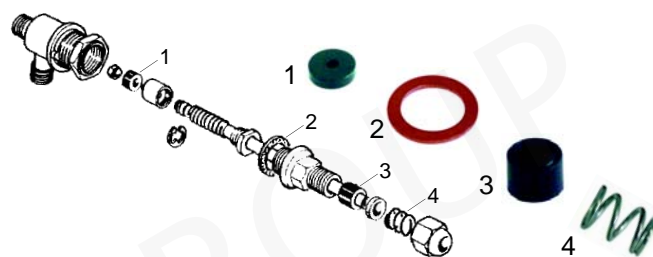

## Taps

Item	Order	Description	Model	OEM
1	529621	Tap/cpl. (steam/water)		W10582 + W10565
2	111090	Knob/cpl. (steam)	Orion	W10569
3	111156	Knob (water)	Orion	W10568
4	111091	Knob (steam)		
5	111152	Knob (water)		
6	111158	Knob (steam), 45 mm	Atlas	W10572
7	111157	Knob (water), 45 mm	Atlas	W10571

## Water inlet valves

Item	Order	Description	OEM
1	529631	Water inlet valve/cpl.	
2	529632	Water inlet valve/cpl.	W05166
3	111092	Handle	W10518

Item	Order	Description	OEM
1	528308	Gasket, 15 x 4 x 4mm	W10652
2	528312	Gasket	W10649
3	528313	Shaft gasket	W10653
4	529719	Spring	W10648