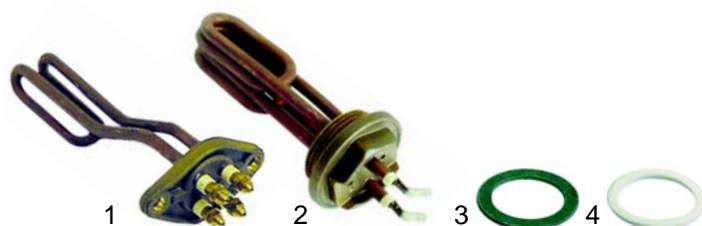

Item	Order	Description	OEM
1	417090	(Junior), 1500W, 230V	
2	417089	(Mini, Wega), 1300W, 230V	W17201
3	528001	Element gasket/Klingerit	
3	528002	Element gasket/teflon	W10470
4	528021	Element gasket/teflon (Mini, Wega)