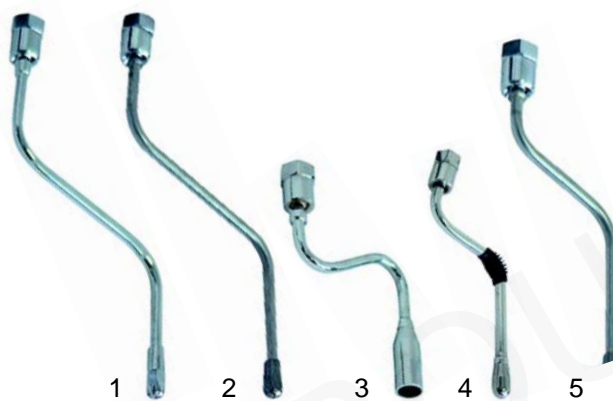

Delivery pipes

Item	Order	Description	Model	OEM
1	529775	Steam pipe		
2	529773	Steam pipe/stainless steel		
3	529860	Water pipe		
4	529778	Steam pipe	Sphera	
5	529777	Steam pipe	ECO Plus	W10439