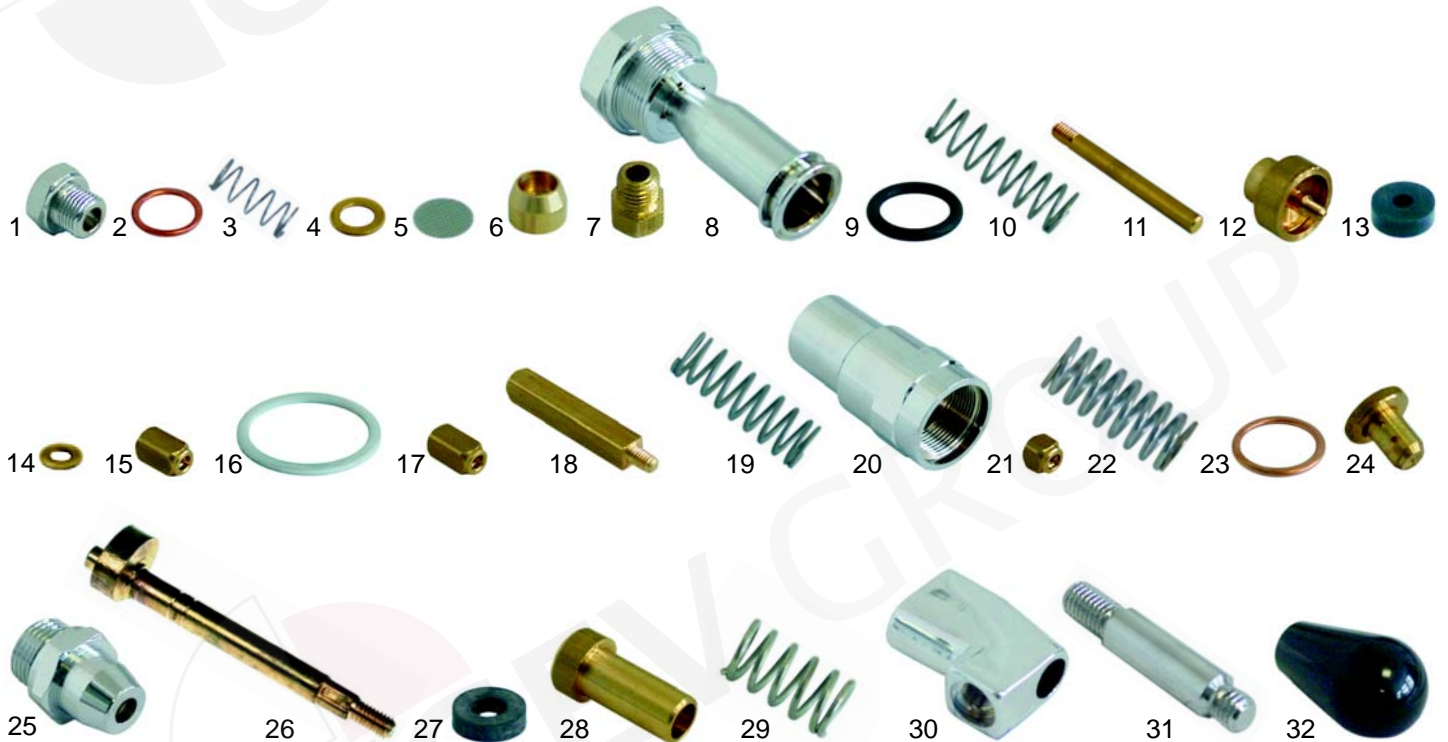

## Delivery pipes

Item	Order	Description	Model
1	529770	Steam tap cpl.	Mini Wega
2	111151	Knob	Mini Wega

## Drain sump

Item	Order	Description	OEM
1	528600	Drain sump	W10795
2	520072	Drain hose, 3/8", pack 5m	
2	520036	Drain hose, 3/8", pack 30m	

Group

W

Suitable for Wega

Item	Order	Description	Item	Order	Description	Item	Order	Description
1	528519	End cap	12	528528	Bush	23	528508	Cu-gasket
2	528520	Cu-gasket	13	528494	Gasket, 13 x 4 x 4mm	24	528537	Perlator
3	528521	Spring	14	528529	Washer	25	528538	Drain end part
4	528522	Washer	15	528530	Hat nut, 11 mm	26	528939	Shaft, eccentric
5	528326	Filter	16	528524	Gasket (teflon)	27	528495	Gasket
6	528321	Bush	17	528531	Hat nut, 12mm	28	528541	Bush
7	528486	Jet	18	528532	Srew/long, infusion	29	528542	Spring
8	528523	Trumpet	19	528533	Spring	30	528940	Lever
9	528525	O-ring	20	528534	Connector	31	528941	Handle rod
10	528526	Spring	21	528535	Hat nut	32	528942	Handle
11	528527	Shaft	22	528475	Spring			