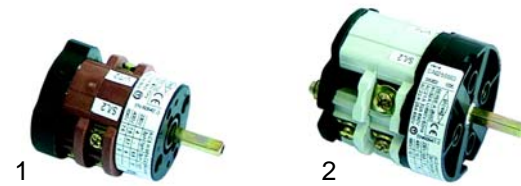

Main switches

Item	Order	Description	OEM
1	346104	0 - I, 20 A	W10734
2	346105	0 - I, 32 A