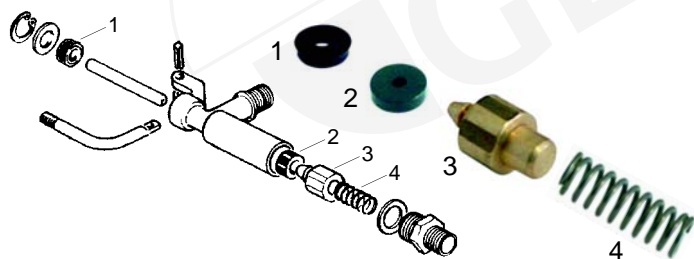

## Taps

Item	Order	Description	Model	OEM
1	529621	Tap/cpl. (steam/water)		W10582 + W10565
2	111090	Knob/cpl. (steam)	Orion	W10569
3	111156	Knob (water)	Orion	W10568
4	111091	Knob (steam)		
5	111152	Knob (water)		
6	111158	Knob (steam), 45 mm	Atlas	W10572
7	111157	Knob (water), 45 mm	Atlas	W10571

## Water inlet valves

Item	Order	Description	OEM
1	529631	Water inlet valve/cpl.	
2	529632	Water inlet valve/cpl.	W05166
3	111092	Handle	W10518

Item	Order	Description	OEM
1	528308	Gasket, 15 x 4 x 4mm	W10652
2	528312	Gasket	W10649
3	528313	Shaft gasket	W10653
4	529719	Spring	W10648