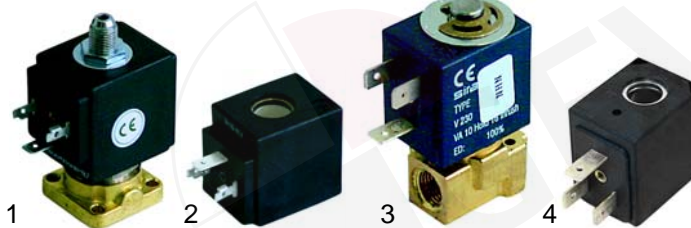

Item	Order	Description	OEM
1	370203	cpl., 3 ways, 230V AC	
2	371150	Magnetic coil, 230V AC	
3	370168	1/8", 2 ways, 230V AC	
4	371071	Magnetic coil, 230V AC