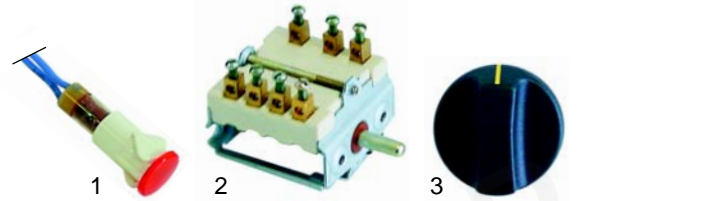

Item	Order	Description	Model	OEM
1	359900	signal lamp	SEM60, SEF80	A08005
2	300094	selector switch		A01001
3	110651	knob		A14078