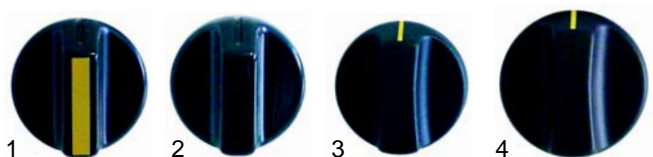

Item	Order	Description	Model	OEM
1	110654	knob	Classic Noir	A14090
2	110650	knob	FC26	A14042
3	110651	knob	FC33/34/60/60G, FC110/110G	A14078
4	110563	knob	TH1	A14029