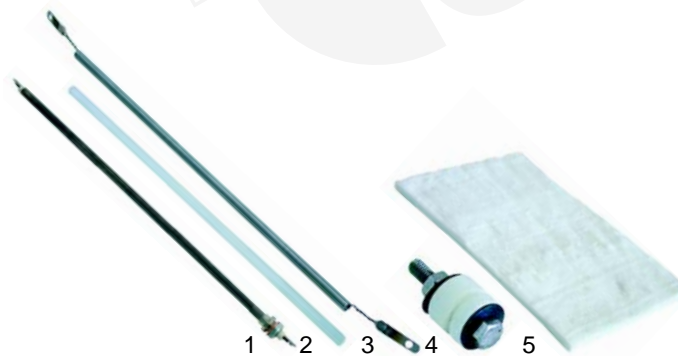

Salamander (electric)

Item	Order	Description	Model	OEM
1	416756	950W/230V	SEM60	D02091
2	416715	quartz tube		D04007
3	416708	950W/230V		D01032
4	416716	steatite bush		A09003
5	693041	insulating mat, 315 x 195mm		A02002