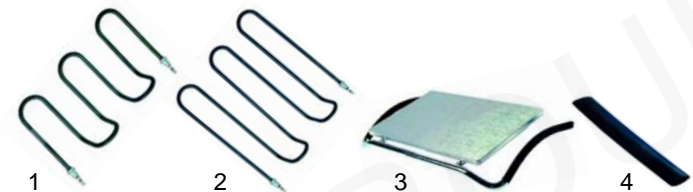

Item	Order	Description	Model	OEM
1	416717	650W/230V	DW106	D02004
2	416712	1300W/230V	DW110	D02003
3	416720	hot plate	DW10G,	F03003
4	693014	insulating covering	DW110	F07009