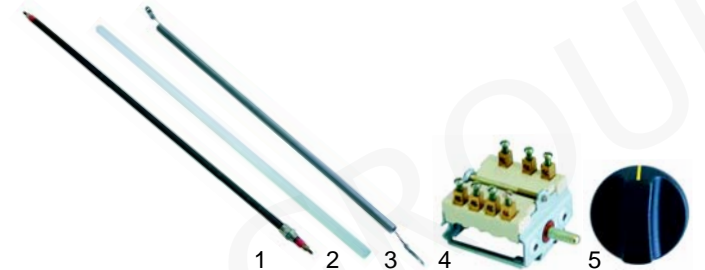

Rotisserie grills (electrical)

Item	Order	Description	Model	OEM
1	416702	1100W/230V	RBE4, RBE8, RBE12	D02068
2	416751	quartz tube		D04003
3	416750	1100W/230V		D01033
4	300094	selector switch		A01001
5	110651	knob		A14078