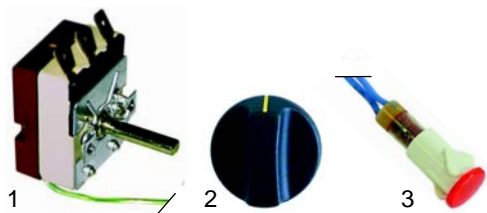

Item	Order	Description	Model	OEM
1	375505	thermostat		A06042
2	110651	knob	350E, 350ED, 400E, 400ED, 400FE	A14078
3	359900	signal lamp, 230V		A08005