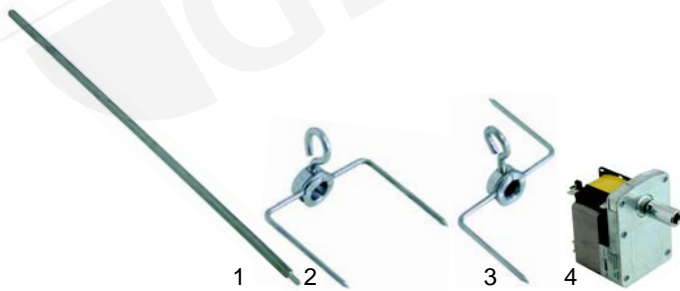

Item	Order	Description	Model	OEM
1	693010	skewer		F03019
2	693012	end clamp	RBE4, RGB4, RBE8, RGB8,	F03021
3	693011	ignition bracket	RBE12, RGB12	F03020
4	500601	motor		A03008