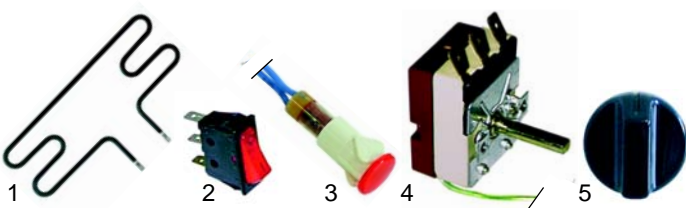

Hot display cabinets

Item	Order	Description	Model	OEM
1	416703	650W/230V		D02001
2	301010	switch		A07012
3	359900	signal lamp, 230V	WD100, WD200, W DL100, WDL200	A08005
4	375505	thermostat		A06041
5	110650	knob		A14042