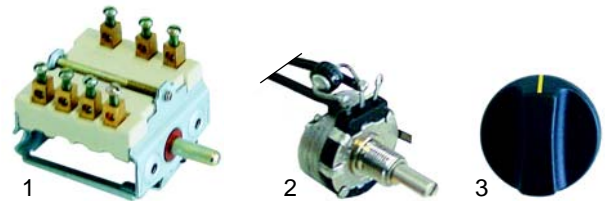

Item	Order	Description	Model	OEM
1	416763	quartz tube	RST127,	DO4009
2	416764	heating coil	RST227	DO1035
3	416765	quartz tube	RST128,	DO4010
4	416766	heating coil	RST228	DO1036

Item	Order	Description	Model	OEM
1	300094	switch	BAR100/200,	A01001
2	360164	timer	BAR106/206,	A02008
3	110650	knob	RST127/227,	A14042
4	359900	signal lamp	RST128/228	A08005

Item	Order	Description	Model	OEM
1	693035	handle	BAR100/200, RST127/128/227/228	F01025
2	693036	handle	BAR106/206	A15033

Conveyor belt toasters

Item	Order	Description	Model	OEM
1	416709	quartz tube		DO4015
2	416714	heating (upper)	CT540	DO1040
3	416710	heating (lower)		DO1041