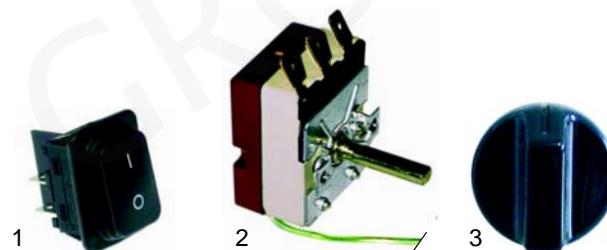

Item	Order	Description	Model	OEM
1	301202	switch		A07027
2	375505	thermostat	VHC1000	A06042
3	110650	knob		A14042