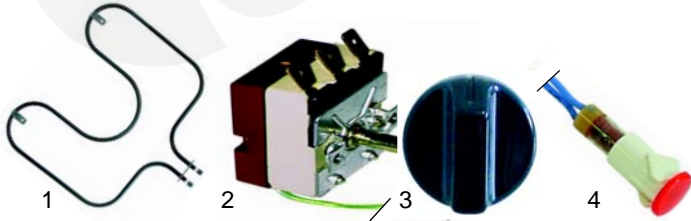

Hot cupboards

Item	Order	Description	Model	OEM
1	416719	600W/230V	Auberge relay	D02014
2	375005	thermostat		A06041
3	110650	knob		A14042
4	359900	signal lamp		A08005