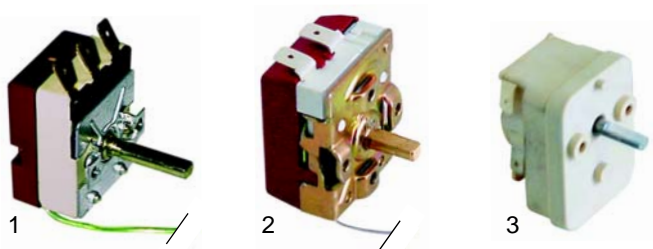

Item	Order	Description	Model	OEM
1	375505	thermostat	FC26/33/34/60/60G/110/110G, Classic Noir	A06006, A06042
2	375155	thermostat	THA	A06019
3	360097	timer	FC26/33/34, Classic Noir	A02015