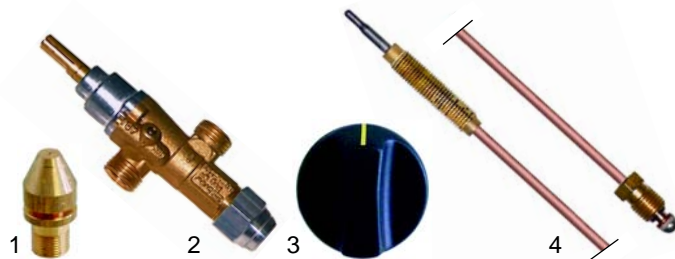

Item	Order	Description	Model	OEM
1	105510	jet		B04011
2	101491	gas tap	GRG40, GRG60, GRG80	E02030
3	110656	knob		A14075
4	102064	thermocouple, 1000mm		E02029