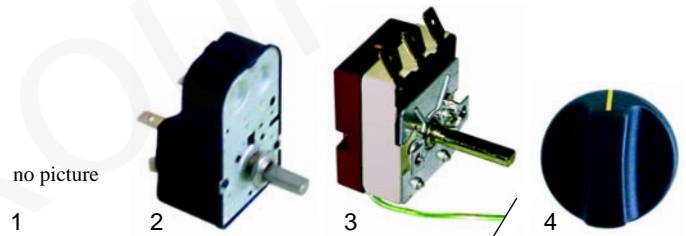

Item	Order	Description	Model	OEM
1	346374	selector switch		A01008
2	350043	timer	RE2	A02010
3	375005	thermostat		A06002
4	110651	knob		A14078