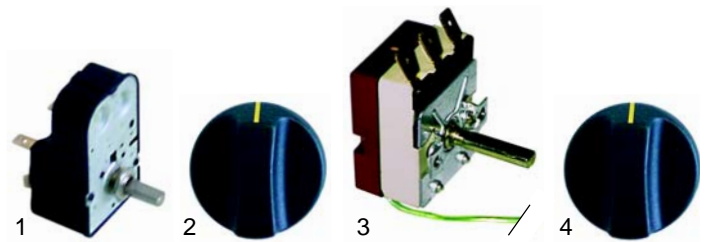

Item	Order	Description	Model	OEM
1	350043	timer		A02010
2	110651	knob	RBE25	A14078
3	375505	thermostat		A06020, A06006
4	110651	knob		A14078