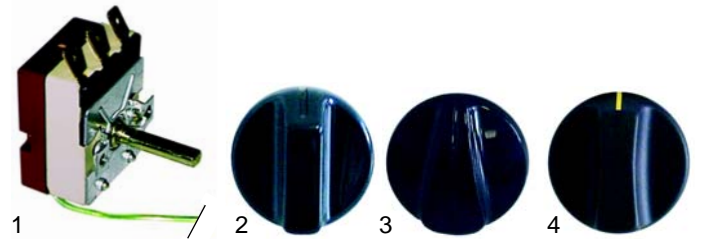

Bains-marie

Item	Order	Description	Model	OEM
1	416777	500W/230V	BMS, BM3	D02029
2	416778	1500W/230V	BMSECO, BMGECO	D02073
3	416779	1750W/230V	BMD	D02101

Item	Order	Description	Model	OEM
1	301202	rocker switch	BMSECO, BMGECO	A07027
2	301003	rocker switch	BMD	A07032
3	359900	signal lamp	BMS, BM3, BMD	A08005
4	300094	selector switch	BMS, BM3	A01001
5	110653	knob		A14029