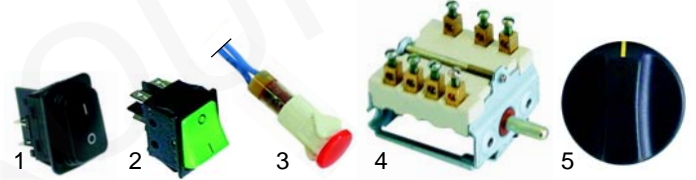

Item	Order	Description	Model	OEM
1	301202	rocker switch	BMSECO, BMGECO	A07027
2	301003	rocker switch	BMD	A07032
3	359900	signal lamp	BMS, BM3, BMD	A08005
4	300094	selector switch	BMS, BM3	A01001
5	110653	knob		A14029