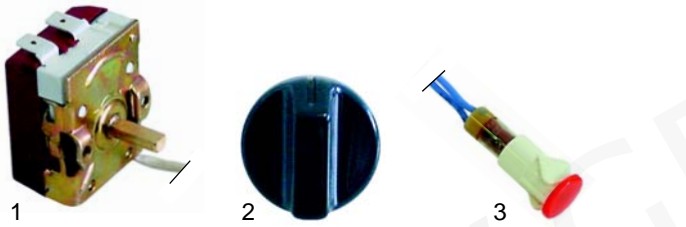

Item	Order	Description	Model	OEM
1	375177	thermostat	DW106, DW110	A06018
2	110650	knob		A14042
3	359900	signal lamp, 230V		A08005