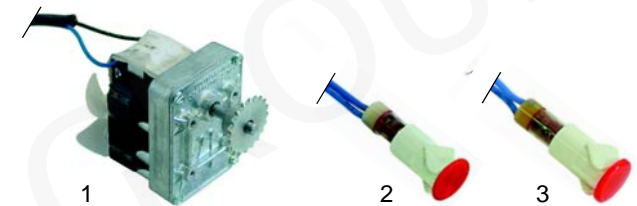

Item	Order	Description	Model	OEM
1	500604	motor		A03036
2	359288	signal lamp	CT540	A08011
3	359900	signal lamp		A08005