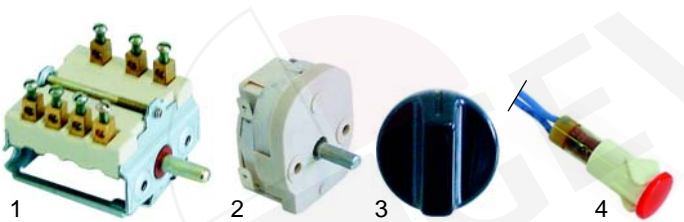

Item	Order	Description	Model	OEM
1	300094	switch	BAR100/200,	A01001
2	360164	timer	BAR106/206,	A02008
3	110650	knob	RST127/227,	A14042
4	359900	signal lamp	RST128/228	A08005