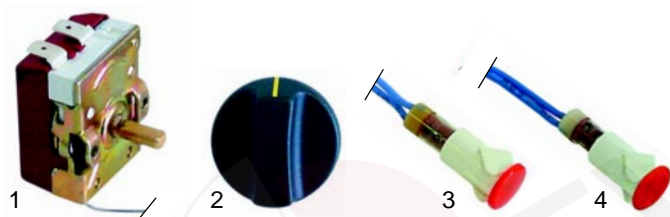

Item	Order	Description	Model	OEM
1	375134	thermostat, 40-280°C	GES_, GED_,	A06032
2	110651	knob	Majestic, Savoie,	A14078
3	359900	signal lamp, 230V	Panini, Double	A08005
4	359288	signal lamp, 230V	Panini	A08011