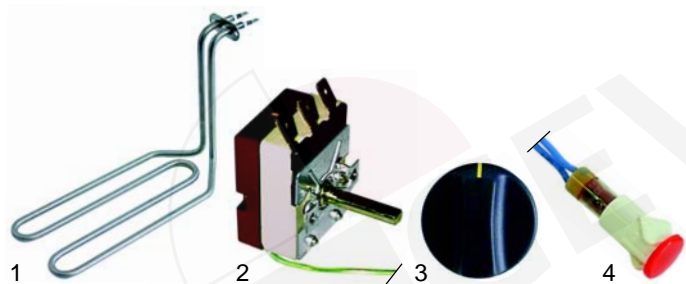

Egg cookers

Item	Order	Description	Model	OEM
1	416744	2000W/230V		D02010
2	375400	thermostat		A06021
3	110653	knob	C06	A14029
4	359900	signal lamp		A08005