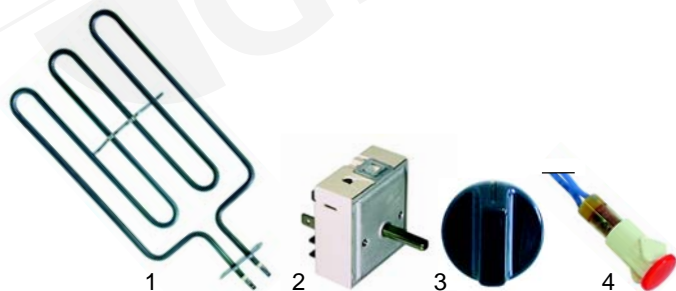

Lava rock grills (electrical)

Item	Order	Description	Model	OEM
1	416772	2500W/230V		D02011
2	380015	energy regulator	140, 140D	A04006
3	110650	knob		A14042
4	359900	signal lamp		A08005