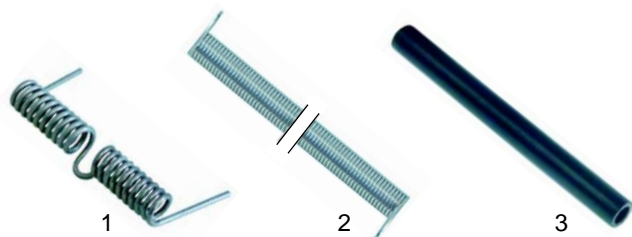

Item	Order	Description	Model	OEM
1	693019	spring	Majestic, Panini, Double Panini, Savoie	B07015
2	693042	protection spring	universal	C04005
3	693161	handle	Majestic	A15036