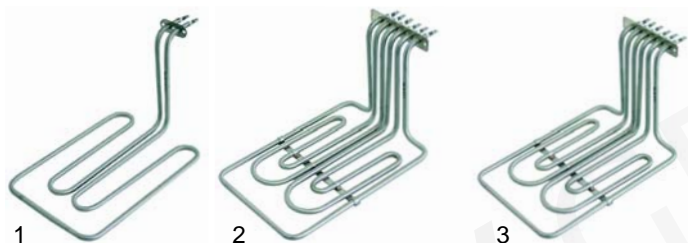

Item	Order	Description	Model	OEM
1	416746	3000W/230V	RF8S, RF8DS	D02023
2	416740	5000W/3 x 230V	RF5SP, RF8DSP, RF12SP	D02027
3	416739	3800W/3 x 230V	RF12S, RF12DS	D02025