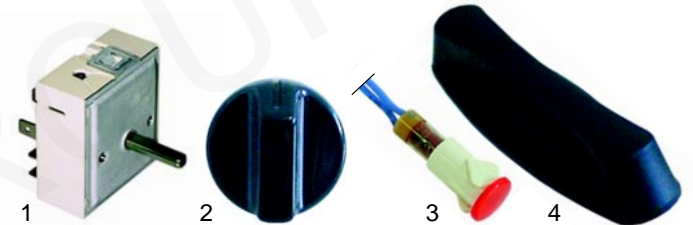

Item	Order	Description	Model	OEM
1	380015	energy regulator		A04006
2	110650	knob	CSOE, CS3E,	A14042
3	359900	signal lamp	CS4E, HD4	A08005
4	110921	handle		A15001