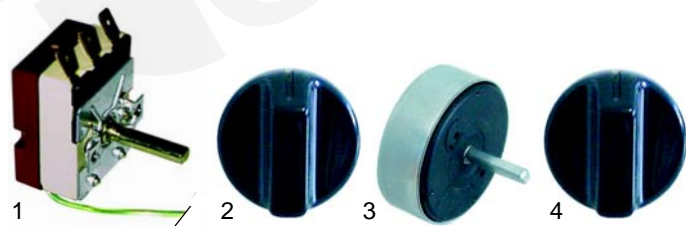

Item	Order	Description	Model	OEM
1	416780	2000W/230V		D02012
2	359288	signal lamp, 230 V	CV23	A08011
3	359900	signal lamp, 230V		A08005

Item	Order	Description	Model	OEM
1	359736	lamp holder	WDL100, WDL200, V	A18014
2	359737	lamp	HC1000	A18013