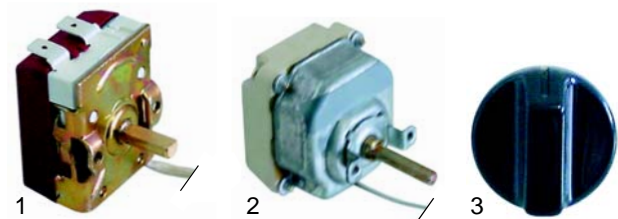

Item	Order	Description	Model	OEM
1	375177	thermostat, 1-pole	RF3/5/8/12	A06018
2	375417	thermostat, 3-pole	RF8SP, RF8DSP, RF12SP, RF12DSP	A06005
3	110650	knob	RF3/5/8/12	A14042