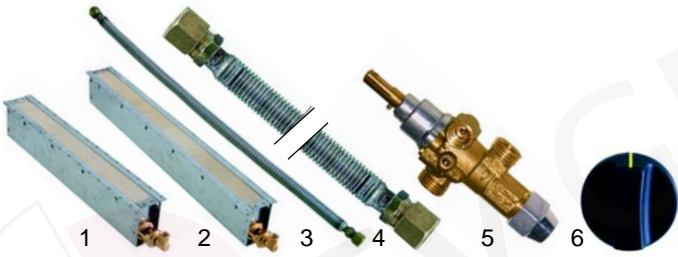

R

Salamander (gas)

Item	Order	Description	Model	OEM
1	105507	burner	SGM60	E01001
2	105506	burner	SGF80	E01002
3	250008	gas line (CNS)	SGM60	E02087
4	105512	gas line (CNS)		E02088
5	101397	gas tap	SGM60, SGF80	E02031
6	110652	knob		A14076