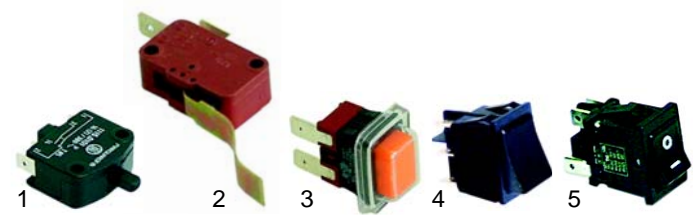

Item	Order	Description	Model	OEM
1	345062	micro switch	FC33	A07023
2	345699	micro switch	FC110, FC110G	A07017
3	301099	switch	FC110, F110G	A07015
4	301004	switch	FC33	A07022
5	301066	switch	TH1	A07005