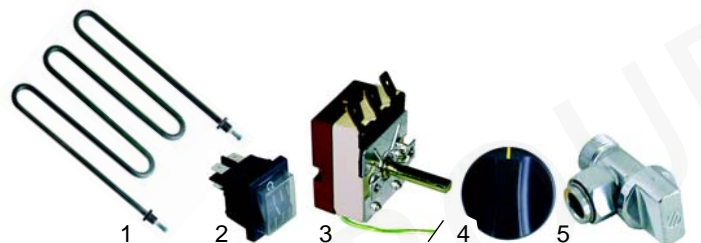

Pasta cookers

Item	Order	Description	Model	OEM
1	416728	2200W/230V		D02084
2	301200	switch		A07002
3	375505	thermostat	CP60	A06022, A06044
4	110653	knob		A14029
5	693040	drain tap		B10004