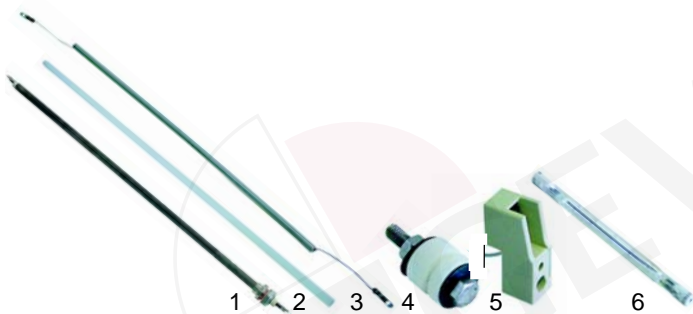

Item	Order	Description	Model	OEM
1	416705	heating element		D02074
2	416753	quartz tube		D04011
3	416752	heating coil	RBE25	D01030
4	416716	seatite		A09003
5	359735	bulb lamp holder		A18011
6	359647	halogen lamp		A18003