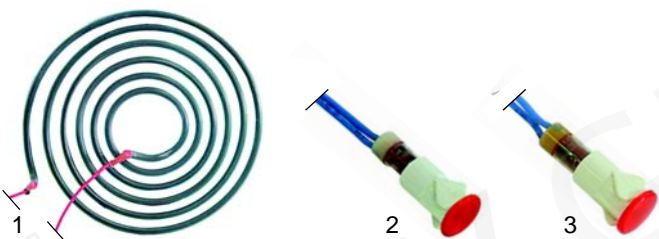

R

Steam cookers

Item	Order	Description	Model	OEM
1	416780	2000W/230V		D02012
2	359288	signal lamp, 230 V	CV23	A08011
3	359900	signal lamp, 230V		A08005