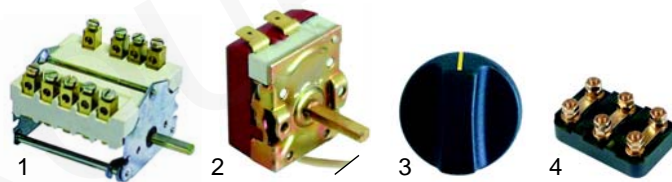

Item	Order	Description	Model	OEM
1	300104	selector switch		A01002
2	375506	thermostat	RF14S, RF14DS, RF25S, RF25DS,	A06026 A06007
3	110651	knob		A14078
4	550459	terminal board		A16004