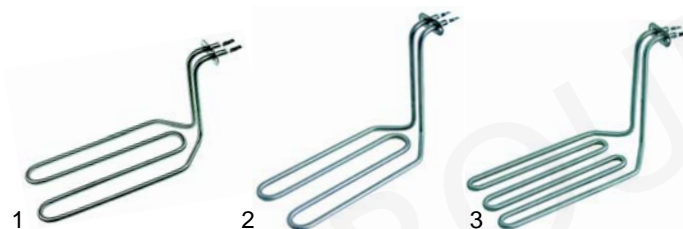

Fryers

Item	Order	Description	Model	OEM
1	416743	2000W/230V	RF3S	D02018
2	416744	2000W/230V	RFS, RFDS	D02010
3	416745	2500W/230V	RF5SP, RFDSP	D02069