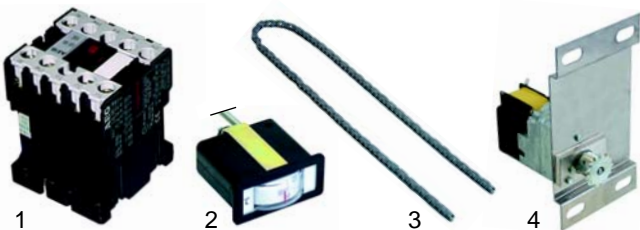

Item	Order	Description	Model	OEM
1	380238	contactor		A05002 A05006
2	541085	thermometer	RBE25	A18007
3	693030	drive chain		B07013
4	500602	motor		A03007