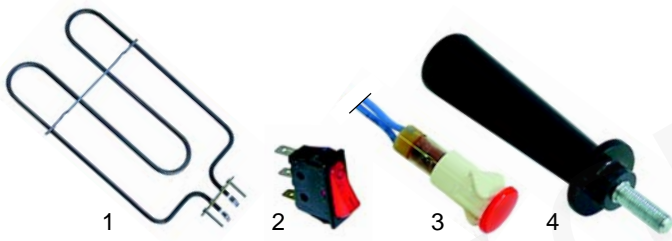

Suitable for Rollergrill

Item	Order	Description	Model	OEM
1	416727	650W/230V		D02148
2	301010	switch	PZ400	A07012
3	359900	signal lamp		A08005
4	693036	handle		A15033