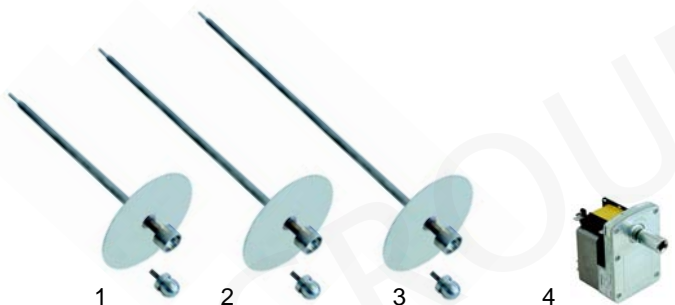

Gyros grills (mechanical)

Item	Order	Description	Model	OEM
1	693008	skewer	GR_40	F03028
2	693033	skewer	GR_60	F03029
3	693034	skewer	GR_80	F03030
4	500600	motor	GR_40, GR_60, GR_80	A03025