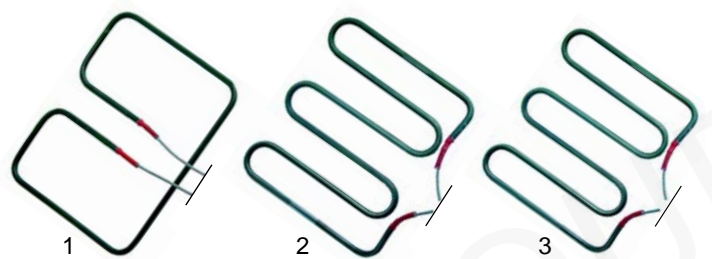

Folding grills/waffle iron

Item	Order	Description	Model	OEM
1	416722	750W/230V	GES_, GED_	D02140
2	416724	1200W/230 (lower)	Majestic	D02112
3	416723	800W/230V (upper)	Savoye	D02113