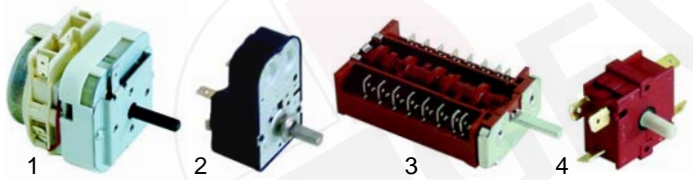

Item	Order	Description	Model	OEM
1	360327	timer	FC60/60G, FC110/110G	A02014
2	350043	timer	TH1	A02010
3	300142	selector switch	FC60G	A01006
4	300143	selector switch	FC110G	A01014