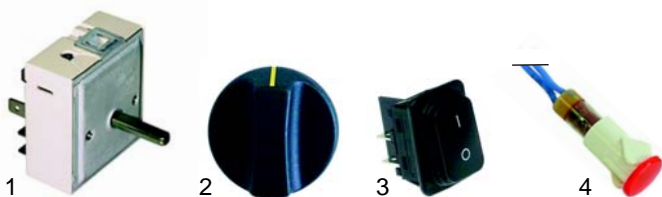

Item	Order	Description	Model	OEM
1	380015	energy regulator		A04006
2	110651	knob	RG5, RG7, RG9, RG11	A14078
3	301202	switch		A07027
4	359900	signal lamp		A08005