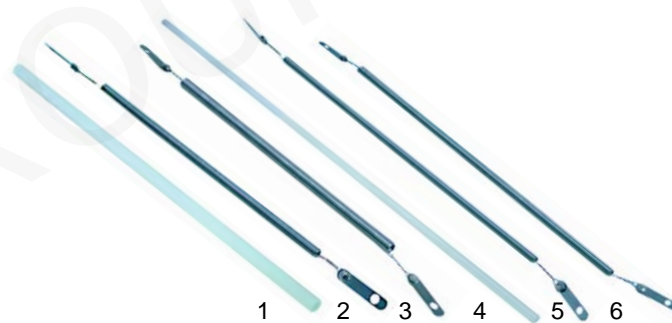

Pizza ovens

Item	Order	Description	Model	OEM
1	416707	quartz tube		D04012
2	416711	heating coil (upper)	PZ330	D01024
3	416706	heating coil (lower)		D01025
4	416736	quartz tube		D04013
5	416737	heating coil (upper)	PZ660	D01026
6	416738	heating coil (lower)		D01027