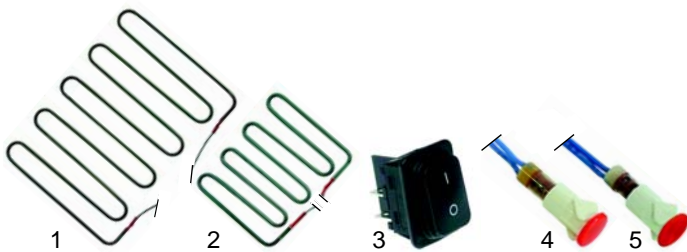

Fry tops (electric)

Item	Order	Description	Model	OEM
1	416748	2000 W/230 V	PSE400	D02102
2	416749	1750 W/230 V	PSE600	D02081
2	416700	3000 W/230 V	PSE600	D02141
3	301202	switch		A07030
4	359900	signal lamp, 230 V	PSE400,	A8005
5	359288	signal lamp, 230 V	PSE600	A8011