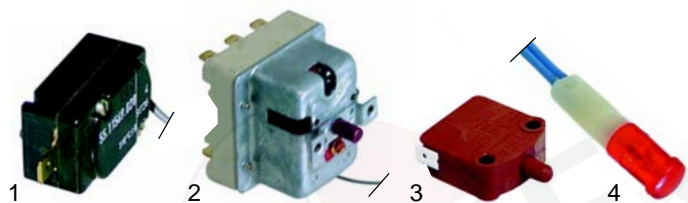

Item	Order	Description	Model	OEM
1	375109	safety thermostat, 1-pole	RF3/5/8/12, RF14/25	A06004
2	375418	safety thermostat, 3-pole	RF8SP, RF8DSP, RF12SP, RF12DSP	A06012
3	345060	micro switch	RF_	A07011
4	359287	signal lamp		A08001