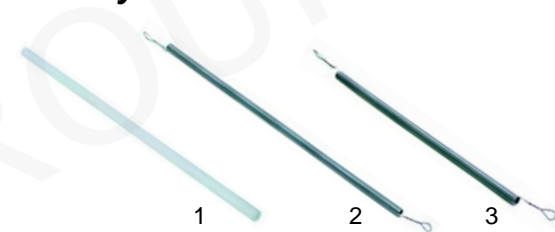

Item	Order	Description	Model	OEM
1	693035	handle	BAR100/200, RST127/128/227/228	F01025
2	693036	handle	BAR106/206	A15033

Conveyor belt toasters

Item	Order	Description	Model	OEM
1	416709	quartz tube		DO4015
2	416714	heating (upper)	CT540	DO1040
3	416710	heating (lower)		DO1041