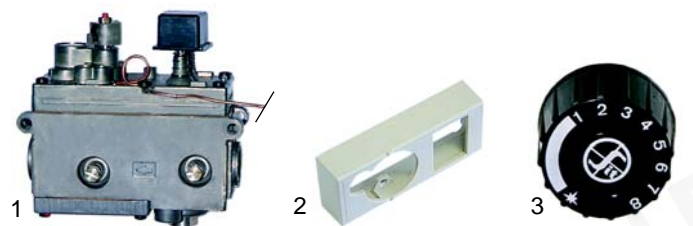

Item	Order	Description	Model	OEM
1	101435	Minisit controller		52068
2	101137	cover	HCF/G (1st generation)	56577
3	110068	knob	HTF/G (1st generation)	54268

Z

Suitable for Zanussi

Item	Order	Description	Model	OEM
1	101409	Eurosit controller		58772
2	101392	adapter	HCF/G (2.Gen.)	58773
3	110357	spindle	HTF/G (2.Gen.)	02130
4	110349	knob		59220