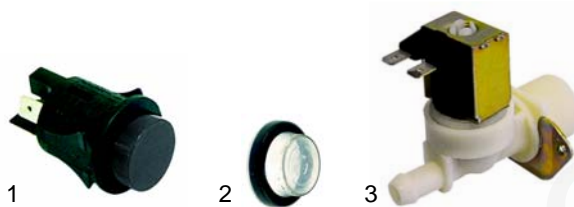

Item	Order	Description	Model	OEM
1	345038	switch	HBR/E820,	58274
2	345039	hood	HBR/E825	53979
3	373017	solenoid valve		55132