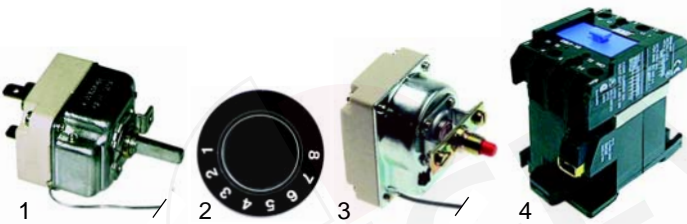

Item	Order	Description	Model	OEM
1	390156	thermostat		51360
2	110046	knob	MBR/E801,	26915
3	375572	safety thermostat	MBR/E803,	53980
4	380204	contactor	MBR/E1003,	75796
			MBR/E1013