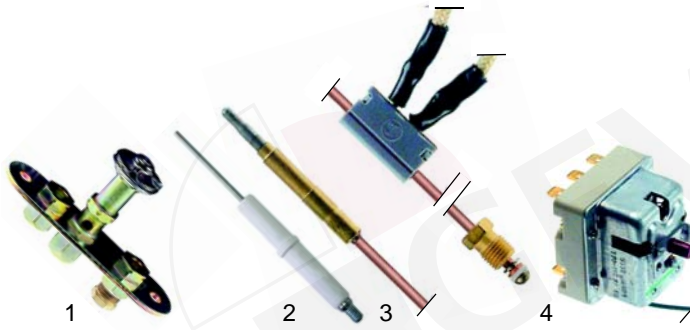

Item	Order	Description	Model	OEM
1	101898	pilot burner		0C0744
2	100701	electrode	HPN/GI 810, HPN/GI 815-816,	59380
3	102250	thermocouple	HPN/GI 805, HPN/GI 806	56914
4	375577	safety thermostat	NPGI	05295
4	375675	safety thermostat	NPGD	0C1000