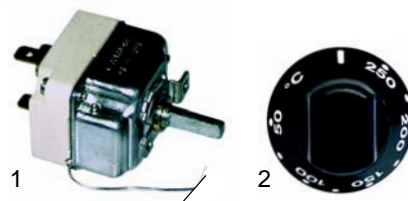

Item	Order	Description	Model	OEM
1	390068	thermostat	FCF/_10, FCF/_20	57937
2	110472	knob		53813