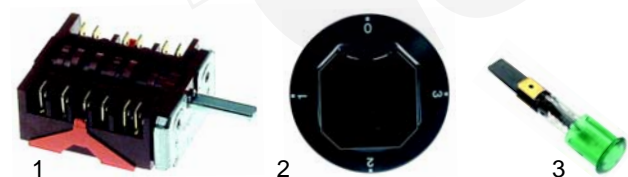

Item	Order	Description	Model	OEM
1	301216	switch	HCP/G	59544
2	111637	knob	(3rd generation)	59546
3	359364	signal lamp/green		05010