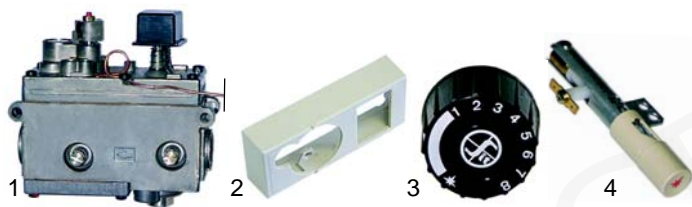

Item	Order	Description	Model	OEM
1	101435	Minisit controller		52068
2	101137	covering hood	HRS/G_VC	56577
3	110068	knob	(2nd generation)	54268
4	100007	piezoelectric igniter		58225