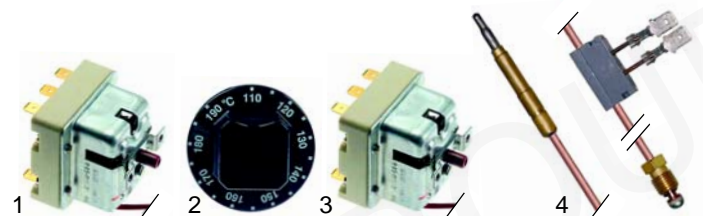

Item	Order	Description	Model	OEM
1	101979	gas regulator		06574
2	111660	knob	HFR/G430	06570
3	375585	safety thermostat	HFR/G830	06282
4	102070	thermocouple	HFRS/G430	54055

Z

Suitable for Zanussi