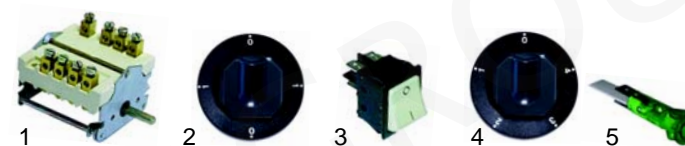

Item	Order	Description	Model	OEM
1	300102	switch		50857
2	110315	knob		58629
3	301009	switch	MCP/E700	51647
4	110347	knob		58681
5	359139	signal lamp		58544