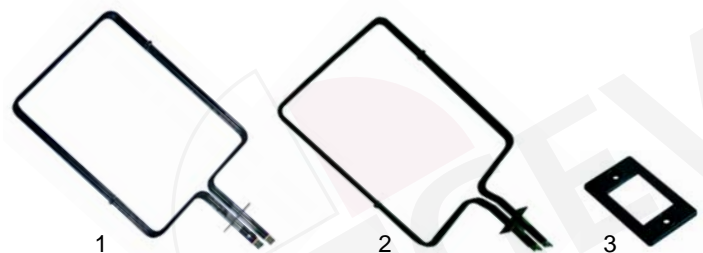

Item	Order	Description	Model	OEM
1	415368	3750W/3 phases 230V	FCV/E6	55439, 55462, 55930, 55949
2	415657	4500W/3 phases 230V	FCV/E6 (from '99)	02757
3	550256	gasket	FCV/E6	55327