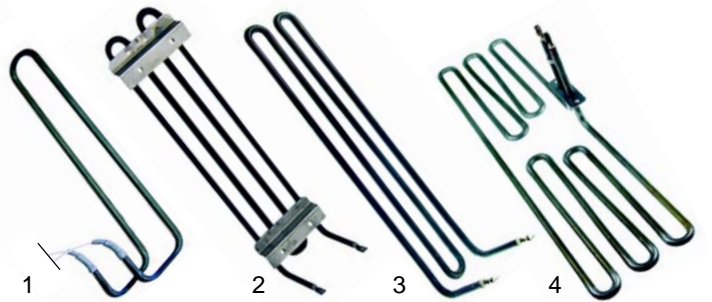

Tilting bratt pans (electric)

Item	Order	Description	Model	OEM
1	415098	1500W/230V	RBR/E700	A2068
2	415273	1500W/230V	MBR/E7	58345 58349
3	418016	1500W/230V	MBK/E7 (2nd generation)	02559
4	418003	3000W/230V	MBR/E2_ MBK/E2_ PBRE70_	04469