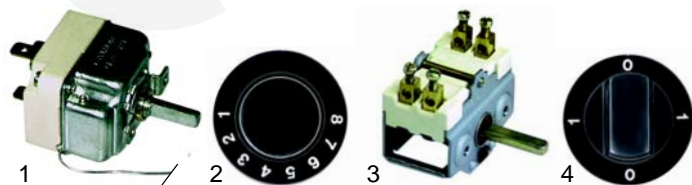

Item	Order	Description	Model	OEM
1	390156	thermostat	HBR/G803-804,	51360
2	110046	knob	HBR/G1003, HBR/G1004,	26915
3	300020	switch	HBR/G1013	28390
4	110043	knob		50341