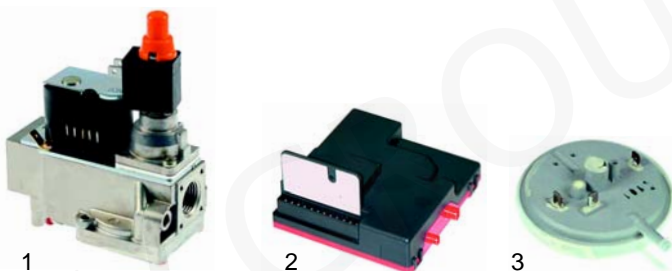

Item	Order	Description	Model	OEM
1	106008	valve		06596
2	101184	ignition control module	FCV/G201 (Level 4), FCV/G202	05924
3	541352	pressure switch		05746

Z

Suitable for Zanussi