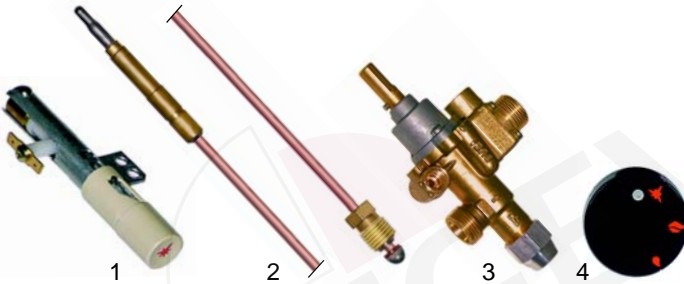

Item	Order	Description	Model	OEM
1	100007	piezoelectric igniter		52539
2	102045	thermocouple, 1500mm		52814
3	101087	gas tap	SL/G802	52146
4	111599	knob		52604