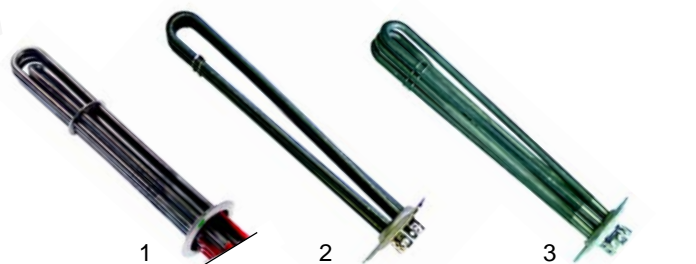

Item	Order	Bschrbg.	Model	OEM
1	418188	7500W/230V	FCV/E-6 (until '91)	56011, 55463
2	415394	7900W/230V	FCV/E-6 (von '91 bis '99)	58666, 58604
3	415690	9000W/230V	FCV/E-6 (from '99), FCV/E10 (von '91 bis '99)	02835, 58672

Z

Suitable for Zanussi