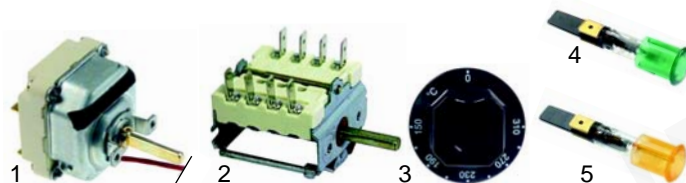

Item	Order	Description	Model	OEM
1	375560	thermostat		04363
2	300002	switch		A2134
3	111627	knob	PRE_, RREV_, MR/E1, MR/E2, MRV/E1, MRV/E2	04710
4	359364	signal lamp/green		05010
5	359365	signal lamp/yellow		05011

Z

Suitable for Zanussi