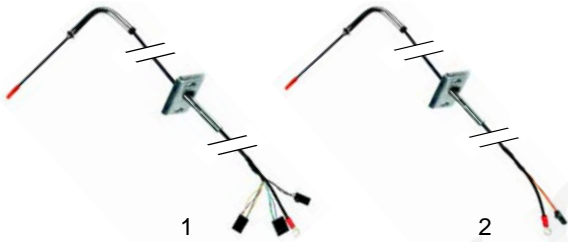

Item	Order	Description	Model	OEM
1	379955	sensor (multipoint)	AOS101EA AOS201EA	007109
2	379957	sensor (single point)	AOS101EB AOS201EB	007063