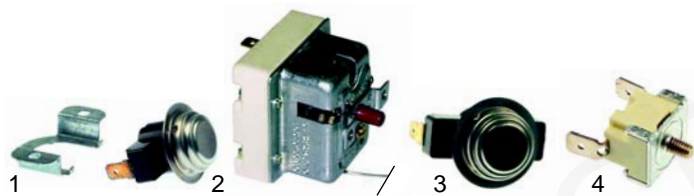

Item	Order	Description	Model	OEM
1	375625	contact thermostat	FCF/E4 (until '97)	54321
2	375170	safety thermostat	FCF/E4 (from '97)	02711
3	375624	safety contact thermostat	FCF/E4 (from '00)	05206
4	375666	contact thermostat		05203