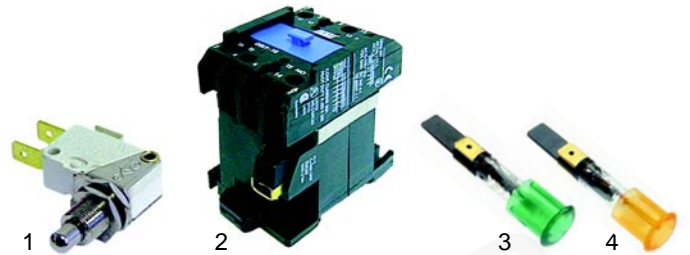

Item	Order	Description	Model	OEM
1	345032	micro switch	MF/E1D05, MF/E1S12, MF/E2D12, MFR/E1S12,	02785
2	380204	contactor	MFR/E2D12, MFR/E2S40,	82986
3	359364	signal lamp/green	PFRE370/350/700/360/710/740	05010
4	359365	signal lamp/yellow		05011