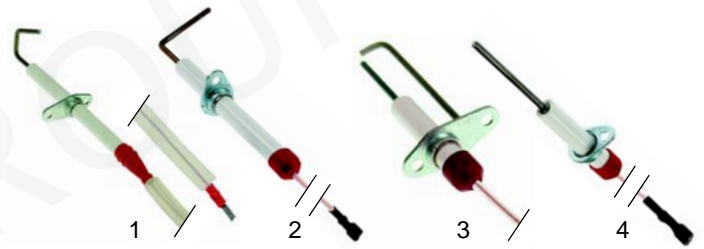

Item	Order	Description	Model	OEM
1	102351	electrode (boiler)		0C1137
2	102344	electrode (boiler)	AOS_G	0C1068
3	102352	electrode (hot air)		0C1134
4	102345	electrode (hot air)		0C1049