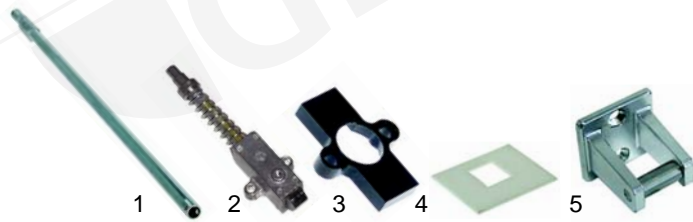

Item	Order	Description	Model	OEM
1	690874	handle		02717
2	700470	holder		03826
3	700471	bearing	FCF/_201 FCF/_202	03994
4	700472	flange		04098
5	700488	gearbox		03824

Item	Order	Description	Model	OEM
1	900187	door seal, 585 x 395 mm	FCF/_6 (until '97)	55414
2	900190	window seal		55412