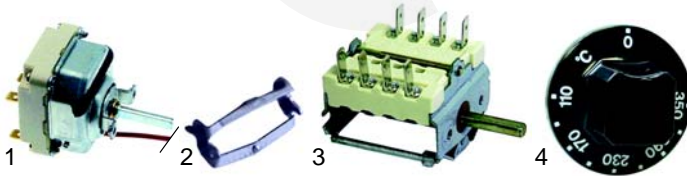

Item	Order	Description	Model	OEM
1	375587	thermostat		59235
2	550060	retainer	HCF/GE (2nd generation), HCF/E (2nd generation)	A2205
3	300002	switch		A2134
4	110427	knob		59236