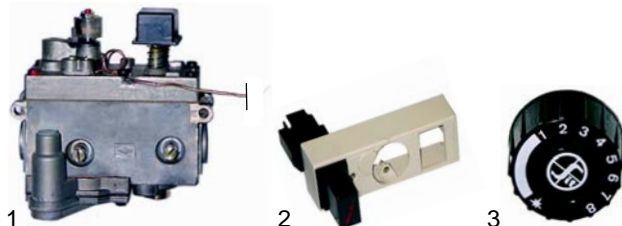

Item	Order	Description	Model	OEM
1	101437	Minisit controller		52952, 52685, 52689
2	101136	piezoelectric igniter and cover	RFR/G300 RFR/G700	54269
3	110068	knob		54268