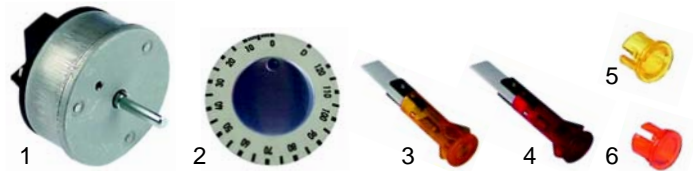

Item	Order	Description	Model	OEM
1	350163	timer	FCF/E4 (240271/2)	05216
2	111688	knob		05210
3	359140	signal element/yellow		05215
4	359138	signal element/red		05214
5	359845	lens/yellow		05211
6	359844	lens/red		05212