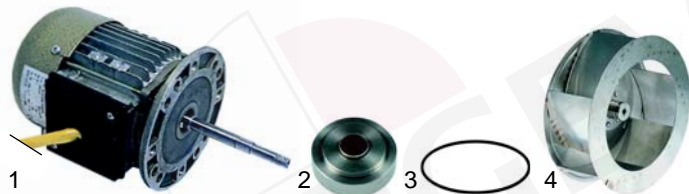

Item	Order	Description	Model	OEM
1	601040	motor	FCV/_6	54829, 58587
2	693410	sealing ring		55339
3	693404	gasket		55371
4	601220	fan wheel 280mm		55422