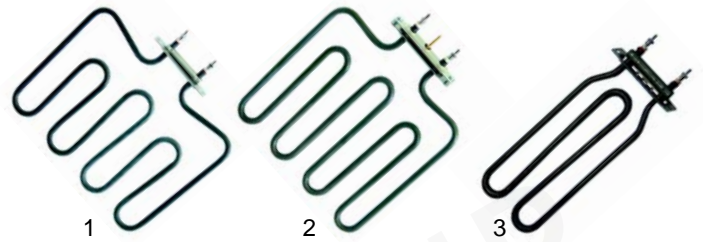

Item	Order	Description	Model	OEM
1	416653	2200W/230V	SE40	03016
2	416654	2200W/230V	SE60	03012
3	415625	1000W/230V	SE80	03014