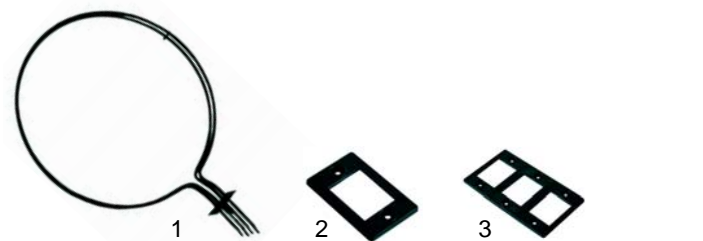

Item	Order	Description	Model	OEM
1	415389	5566W/2 phases 230V	FCV/E10	58196, 58197, 53839, 54620
1	415654	5666W/2 phases 230V	FCV/E10 (from '99), FCV/E20 (from '99)	02688
2	550256	gasket	FCV/E10	55327
3	550257	gasket	FCV/E10 (from '99), FCV/E20 (from '99)	02689