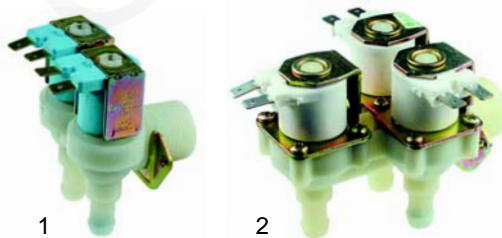

Components (water)

Item	Order	Description	Model	OEM
1	370343	solenoid valve (double) with reducer	FCV/G6, FCV/G10, FCV/G20	55444
2	370346	solenoid valve (triple) with reducer	FCV/G10--D, FCV/G20--D	58208