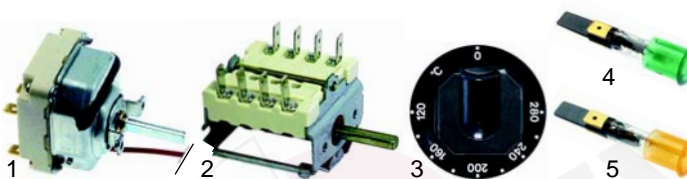

Z

Suitable for Zanussi

Item	Order	Description	Model	OEM
1	375038	thermostat		52916
2	300080	switch		26945
3	110046	knob	HRS/E	26915
4	359151	signal lamp/green		53148
5	359152	signal lamp/yellow		53149

Item	Order	Description	Model	OEM
1	375574	thermostat		55996
2	300080	switch		26945
3	110046	knob	HRS/E_VC	26915
4	359151	signal lamp/green		53148
5	359152	signal lamp/yellow		53149