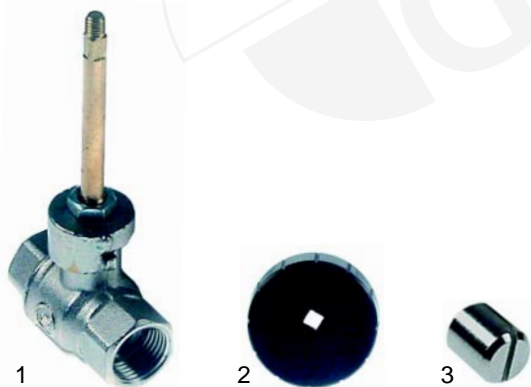

Item	Order	Description	Model	OEM
1	540962	drain tap	RM/_ , RMV/_	53466
2	111655	knob		50908
3	514253	nut		51048