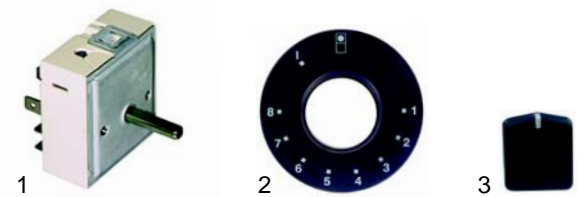

Item	Order	Description	Model	OEM
1	380015	energy regulator	NCPG	55016
2	111609	panel		0C0318
3	111602	knob		0C0257