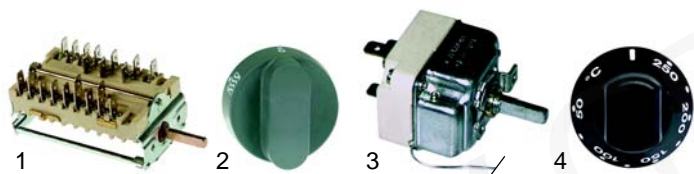

Combination steamers Front screen

Item	Order	Description	Model	OEM
1	300014	program switch	FCV/_6	55365
2	111761	knob	FCV/_10	55363, 56127
3	390068	thermostat	FCV/_20	57937
4	110472	knob	FCV/_202V	53813