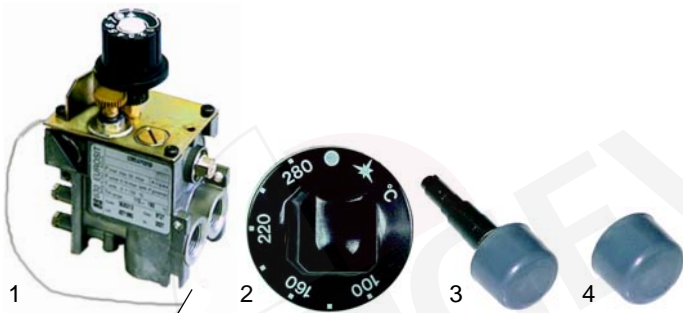

Item	Order	Description	Model	OEM
1	101409	Eurosit controller		58772
2	110308	knob	MR/G_ (chromium-plated plate)	58776
3	100012	piezoelectric igniter		02605
4	101339	covering hood		02816