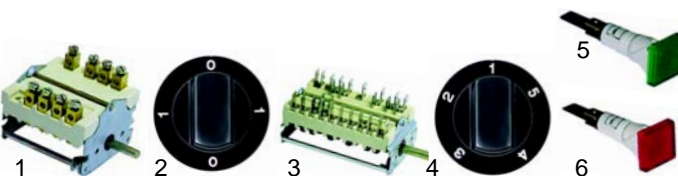

Item	Order	Description	Model	OEM
1	300102	switch		50857
2	110043	knob		50341
3	301009	switch	HCP/E400 (until 01.'90), HCP/E800 (until 01.'90)	51647
4	110042	knob		51552
5	359151	signal lamp/green		53148
6	359150	signal lamp/yellow		53150