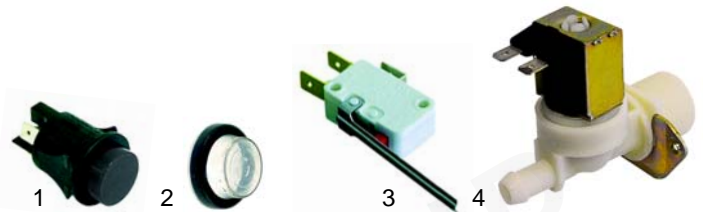

Item	Order	Description	Model	OEM
1	345038	switch		58274
2	345039	hood	HBR/G820, HBR/G825	53979
3	345254	micro switch		53671
4	373017	solenoid valve		55132