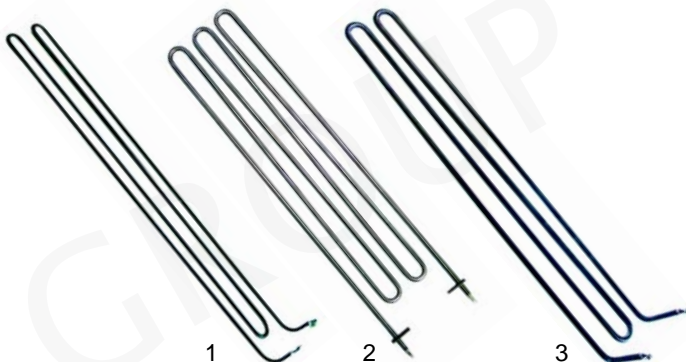

Item	Order	Description	Model	OEM
1	415382	2000W/230V	HRS/E_VC	55998
1	415380	1000W/230V	HRS/E	52919, 52920
2	415184	2200W/230V	HR/E_	59401
3	416987	2500W/230V	HR/E_, NRE_	06681