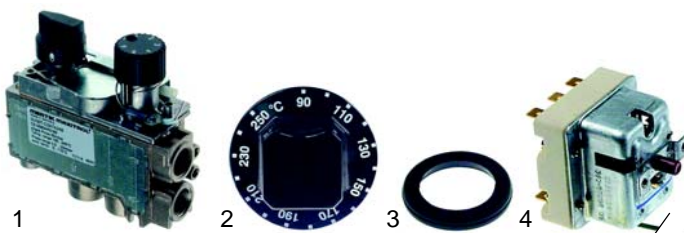

Item	Order	Description	Model	OEM
1	101959	gas regulator		06460
2	111625	knob	MMV/G1, MMV/G2, PBRG360, PBRG710	06464
3	550679	gasket		06465
4	375562	safety thermostat		04269