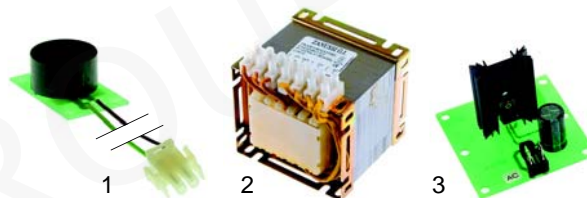

Item	Order	Description	Model	OEM
1	350085	alarm device		59001
2	401266	transformer	FCV/_10-P	56512
3	401343	p.c.b.		59033