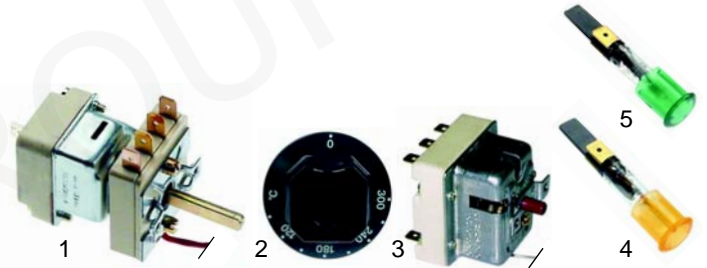

Item	Order	Description	Model	OEM
1	101956	Novasit gas valve		02903
2	101928	adapter	HBR/G820, HBR/G825	59305
3	111534	knob		59304
4	101312	micro switch		54539

Item	Order	Description	Model	OEM
1	100052	pilot burner		57411
2	100701	electrode		52610
3	102250	thermocouple with interrupter	HBR/G820, HBR/G825	56914
4	101002	ignition unit		03376