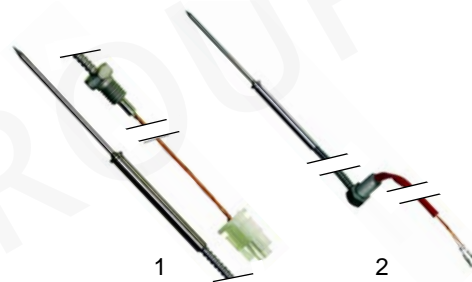

Item	Order	Description	Model	OEM
1	379095	sensor	FCV/___6 FCV/___10 (until '91) FCV/___20 FCV/___20-P	55472
2	379037	sensor	FCV/___10 (until '91) FCV/___20-P	59002
3	379961	sensor	FCV/___202V FCV/___202-P	58199 02330