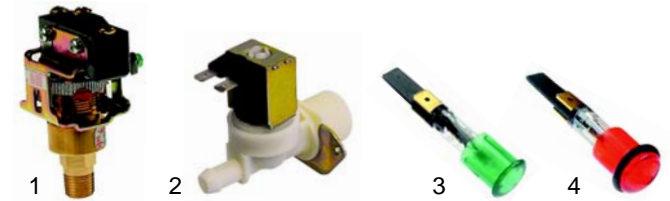

Item	Order	Description	Model	OEM
1	541350	pressure switch		A2480
2	373017	solenoid valve	NPG_	55132
3	359364	signal lamp/green		05010
4	359367	signal lamp/red		0C0687