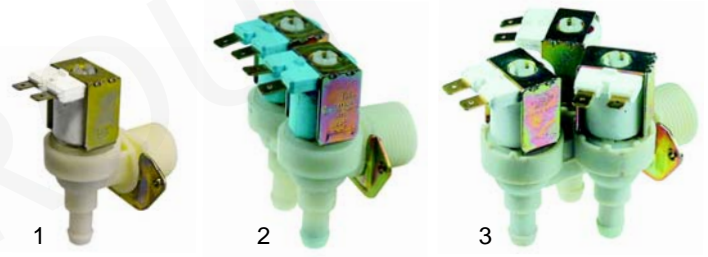

Item	Order	Description	Model	OEM
1	370015	solenoid valve (single)	FCV/_61L3-6	02613
2	370343	solenoid valve (double) with reducer	FCV/_61L3	55444
3	370344	solenoid valve (triple) with reducer	FCV/61L4-6	02712