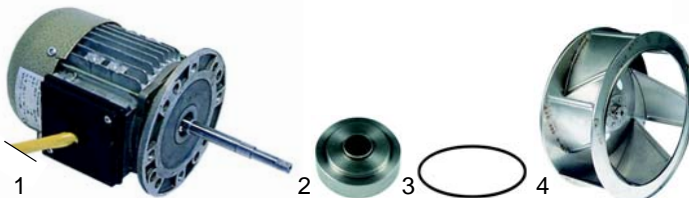

Item	Order	Description	Model	OEM
1	601041	motor	FCV/_202V, FCV/_10	54836, 58667
1	500815	motor	FCV/_10-P, FCV/_202V-P	58994
2	693410	sealing ring	FCV/_10, FCV/_10-P	55339
3	693404	gasket		55371
4	601197	fan wheel 350mm		54890