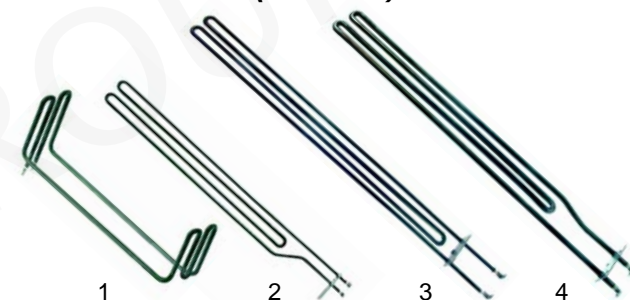

Pasta cookers (electric)

Item	Order	Description	Model	OEM
1	416619	1650W/230V	SCPE350	05816
2	415691	1450W/230V	RCP/E700, MCP/E700, MCP/E25, PCPE710, HCP/E400 (from 01.'90), HCP/E800 (from 01.'90)	56906
3	416979	1700W/230V	HCP/E400 (from 03.'92), HCP/E800 (from 03.'92)	06853
4	416980	1650W/230V	MCP/E25H, PCPE720	06853