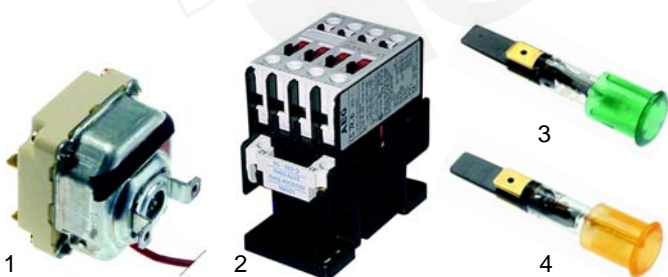

Item	Order	Description	Model	OEM
1	375565	safety thermostat	NBRE800,	0C0270
2	380261	contactor	NBRE810,	06879
3	359364	signal lamp/green	NBRE815,	05010
4	359365	signal lamp/yellow	NBRE820	05011