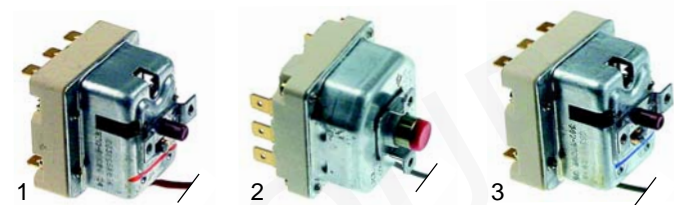

Item	Order	Description	Model	OEM
1	375557	safety thermostat, 270°C	MR/E_VC, PRE_VC	06307
2	375571	safety thermostat, 350°C	HR/E	51454
3	375562	safety thermostat, 360°C	HR/E_VC, NRE_, NRFE_	04269