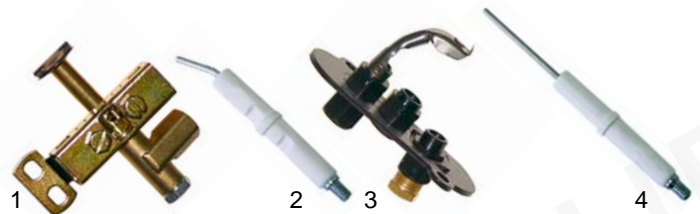

Item	Order	Description	Model	OEM
1	100046	pilot burner	FCV/G6, FCV/G10, FCV/G20	50813
2	100706	electrode		56754
3	100050	pilot burner	FCV/G6 (from '94) - only hot air	59379
4	100701	electrode		59380

Z

Suitable for Zanussi