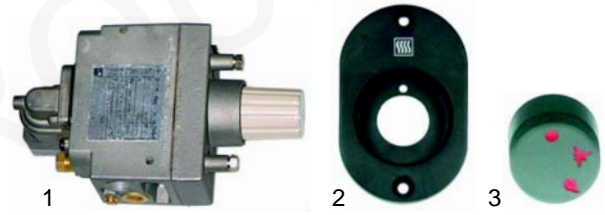

Item	Order	Description	Model	OEM
1	105767	burner (hot air + steam)	FCV/G10	55007
2	105786	burner (hot air)	FCV/G20	55487
3	105785	burner (steam)	FCV/G20	55486

Item	Order	Description	Model	OEM
1	101183	composite valve		53973
2	111766	panel	FCV/G6	55454
3	111767	knob		56452