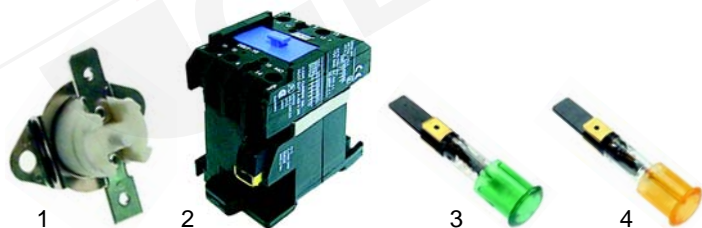

Item	Order	Description	Model	OEM
1	390509	safety thermostat		03329
2	380204	contactor	MF/E1S08, MF/E2D08, MFR/E1S08, MFR/E2D02	82986
3	359364	signal lamp/green		05010
4	359365	signal lamp/yellow		05011