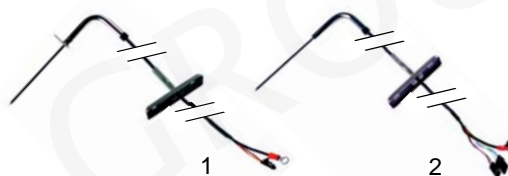

Item	Order	Description	Model	OEM
1	379968	sensor (single point)	AOS201GA	0C1146
2	379970	sensor (multipoint)	AOS202GA AOS202EA	0C1404