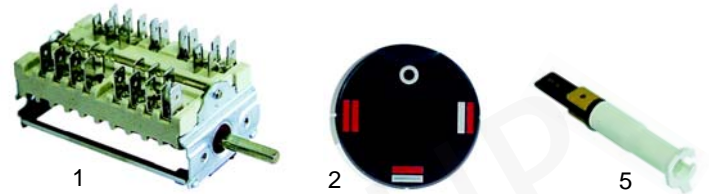

Item	Order	Description	Model	OEM
1	301090	switch		53866
2	111616	knob		53404
3	375424	thermostat		52099
4	111617	knob		53867
5	359109	signal element/green	RCF/E720	54150
5	359110	signal element/yellow		53811
6	359803	lens green		54151
7	359804	lens yellow		53812