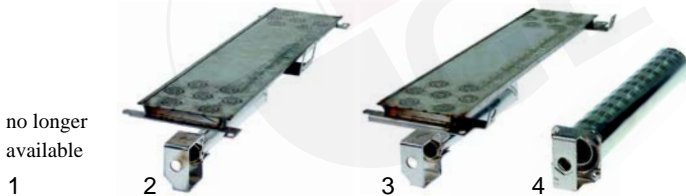

Components (gas)

Item	Order	Description	Model	OEM
1	n. l. a.	burner (hot air)	FCV/G6 (until '91)	56450
2	105814	burner (hot air)	FCV/G6 (von '91 bis '99)	02126
3	105813	burner (hot air)	FCV/G6 (from '99)	02857
4	105784	burner (steam)	FCV/G6	56451