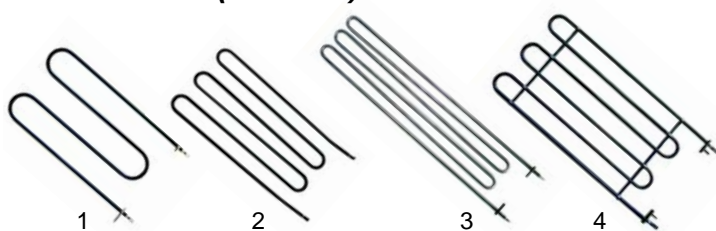

Bains-marie (electric)

Item	Order	Description	Model	OEM
1	415293	1300W/230V	SME350, SME700	04910
2	415353	1500W/230V	RM/E_, RM_/E, NM/E_, MB/E_, MBV/E_, PME700	50933, 50934
3	415074	2300W/230V	HMS/E_, HM/E_, NME/E	51998, 51999
4	415596	1500W/230V	CMAE400	0G2290