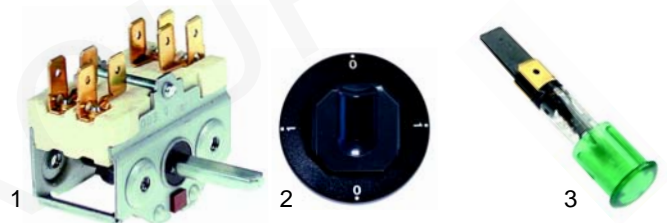

Item	Order	Description	Model	OEM
1	300074	switch		A2162
2	110315	knob	MBR/E700-.701, MBR/E706, MBR/E710-711, MBR/E716	58629
3	359364	signal lamp		58658