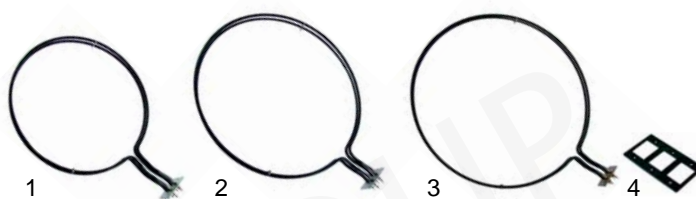

Item	Order	Description	Model	OEM
1	418150	3200W/400V	AOS061E	006984
2	418151	5670W/400V	AOS101E, AOS201E	007064
3	418152	8000W/400V	AOS202E	OC1173
4	550257	gasket	AOS_E	002689