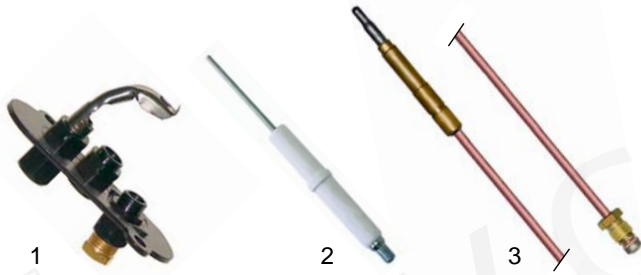

Item	Order	Description	Model	OEM
1	100050	pilot burner	MBV/G2,	59379
2	100701	electrode	PMGV700,	59380
3	102038	thermocouple, 1500mm	HM/G_, NMG_	51119