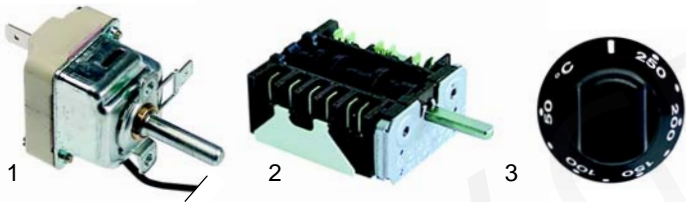

Hot-air devices

Item	Order	Description	Model	OEM
1	375664	thermostat	FCF/E4	54323
2	301095	switch		54324
3	111684	knob		54278, 66204