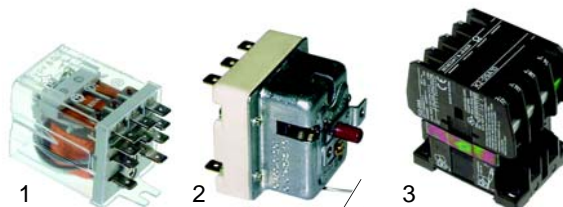

Item	Order	Description	Model	OEM
1	380636	relay 24V		56510
2	375209	safety thermostat 140°C	FCV/_10-P	59079
3	380665	contactor		58670