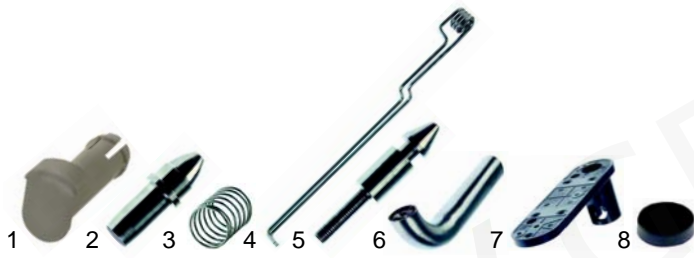

Item	Order	Description	Model	OEM
1	700446	push button	FCV/10, FCV/20	53761
2	700444	pressure pin		53756
3	700445	spring		53757
4	700450	spring		54282
5	700447	door catch		53766
6	700453	handle		55057
7	700454	protection		55059
8	700460	cap		55043