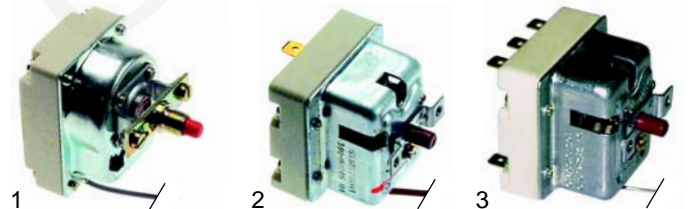

Item	Order	Description	Model	OEM
1	375572	safety thermostat	FCF/G_ (until '97)	53980
2	375579	safety thermostat	FCF/G_ (from '97), FCF/E2 (from '91), FCF/E3	03594
3	375162	safety thermostat	FCF/E2, FCF/E40	58198