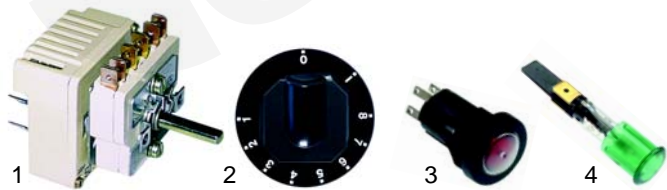

Item	Order	Description	Model	OEM
1	380004	energy regulator		59046
2	110429	knob	HI/G400	59554
3	346287	push button	HI/G800	02418
4	359364	signal lamp		58658