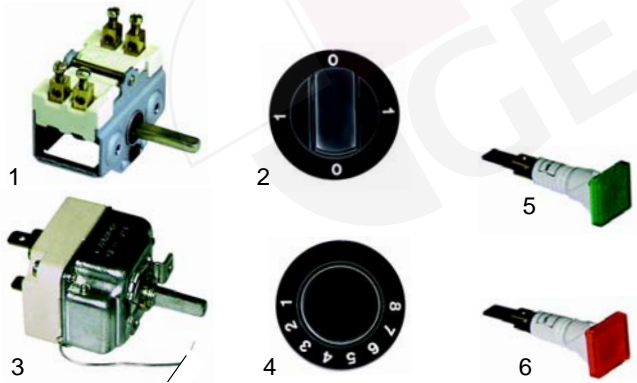

Item	Order	Description	Model	OEM
1	300020	switch, 0 - I		28390
2	110043	knob		50341
3	390040	thermostat, 90°C	HMS/400	51920
4	110046	knob		26915
5	359151	signal lamp/green		53148
6	359152	signal lamp/yellow		53149