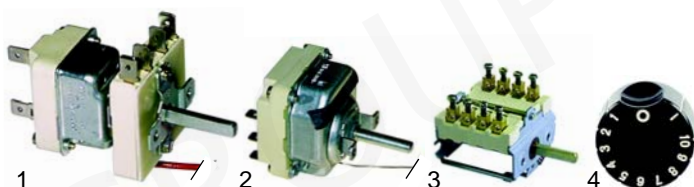

Item	Order	Description	Model	OEM
1	390039	thermostat, 90°C, with switch	RM/E300, RMV/E300	51142
2	375092	thermostat, 90°C	RM/E700, RMV/E700, RMA/E700	52000
3	300080	switch		26945
4	111629	knob		26801