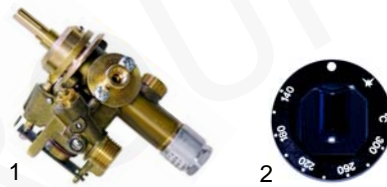

Item	Order	Description	Model	OEM
1	no longer available	gas thermostat	MCF/G	54635, 54129
2	110319	knob		58537