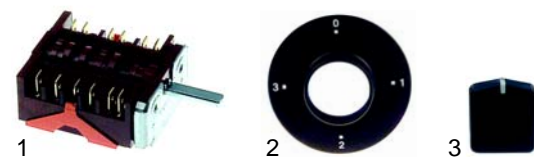

Item	Order	Description	Model	OEM
1	301216	switch		59544
2	111635	panel	NCPE400/410, NCPE800/810	0C0560
3	111602	knob		0C0257