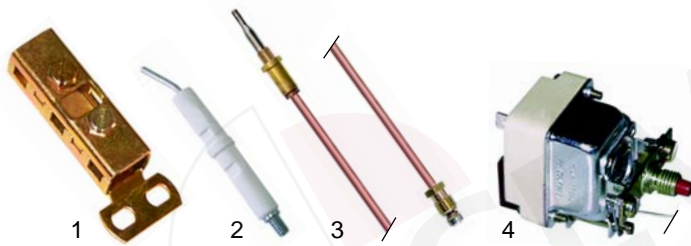

Item	Order	Description	Model	OEM
1	100855	pilot burner holder		05618
2	100706	electrode		56754
3	102121	thermocouple, 600mm	SMG350,	04955
4	375250	safety thermostat	SMG700	04931