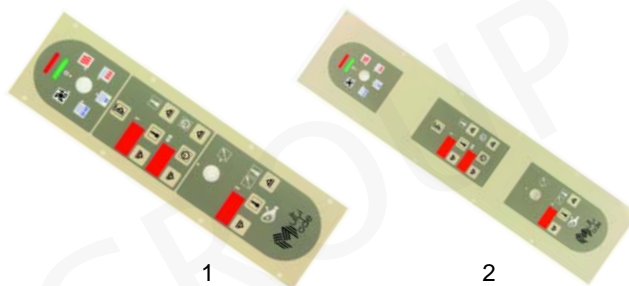

Item	Order	Description	Model	OEM
1	401210	fascia	FCV/E6-3CE	56673
2	401215	fascia	FCV/E10-3CE FCV/E20-3CE	56680