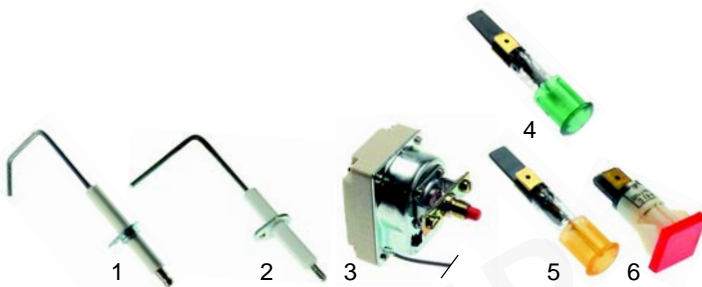

Item	Order	Description	Model	OEM
1	102169	electrode		A5168
2	102170	electrode		A5169
3	375572	safety thermostat	HBR/G800-801, HBR/G805-806,	53980
4	359364	signal lamp/green	HBR/G810-811, HBR/G815-816	58658
5	359365	signal lamp/yellow		58659
6	359366	signal lamp/red		58712