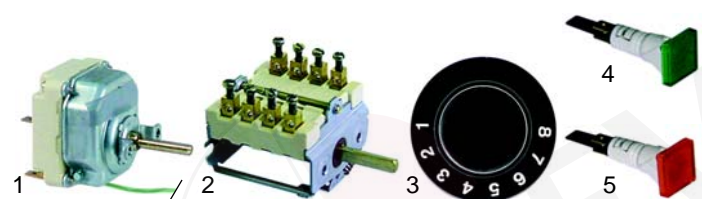

Item	Order	Description	Model	OEM
1	375411	thermostat		52000
2	300080	switch		26945
3	110046	knob	HMA/E800	26915
4	359151	signal lamp/green		53148
5	359152	signal lamp/yellow		53149