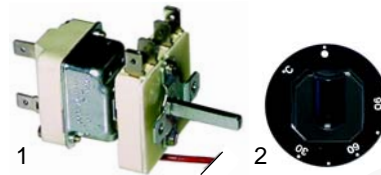

Item	Order	Description	Model	OEM
1	390039	thermostat with switch	CMABE400	51142
2	110467	knob		02386

Z

Suitable for Zanussi