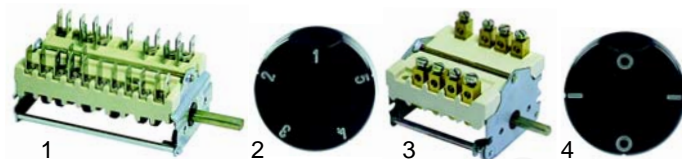

Item	Order	Description	Model	OEM
1	300009	switch		51647
2	111639	knob	RPN/EI 760	51697
3	300102	switch		50857
4	111638	knob		26797