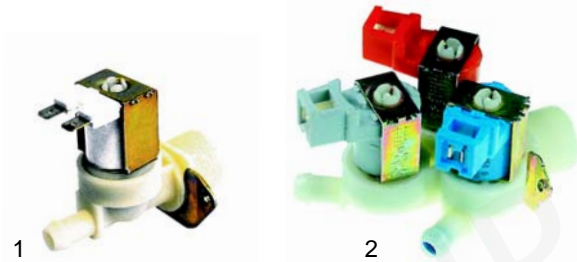

Item	Order	Description	Model	OEM
1	370017	solenoid valve (single)	AOS61_, AOS101_,	55132
2	370345	solenoid valve (triple) with reducer	AOS201_, AOS202_	02859

Cleaning