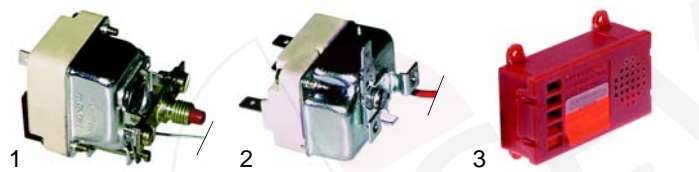

Item	Order	Description	Model	OEM
1	375278	safety thermostat 140°C		56745
2	375113	thermostat	FCV/_	56671
3	350070	alarm device		55368