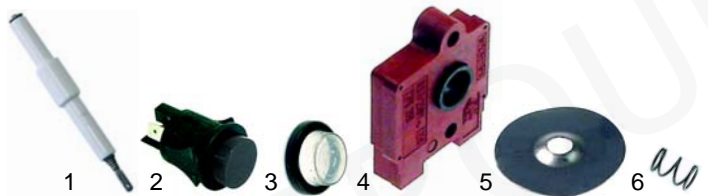

Item	Order	Description	Model	OEM
1	100717	electrode		54099
2	345038	ignition switches	universal	53978
3	345039	protecting cover		55979
4	301207	switch		04241
5	301208	disc	PCG__, PCFG__, PCFGE__, PTFG__	04242
6	301209	spring		04243