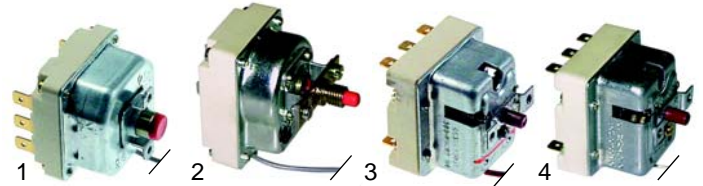

Item	Order	Description	Model	OEM
1	375571	safety thermostat	HPN/E810, HPN/E815	51454
2	390044	safety thermostat	HPN/EI_, HQN/EI_	51636
3	375563	safety thermostat	HPN/ED	04600
4	375209	safety thermostat	HPN/EI (2. Gen.)	04862