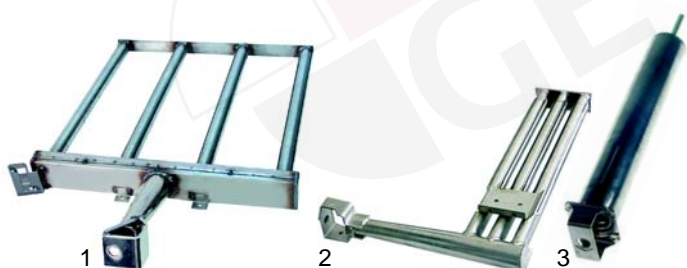

Item	Order	Description	Model	OEM
1	105660	burner	HPN/G0 810-811, HPN/G1 810-811, HPN/G0 815-816, HPN/G1 815-816	59506
2	104157	burner	HPN/G1 805-806	51716
3	105661	burner	NPGD_, NPG1_	0C0743