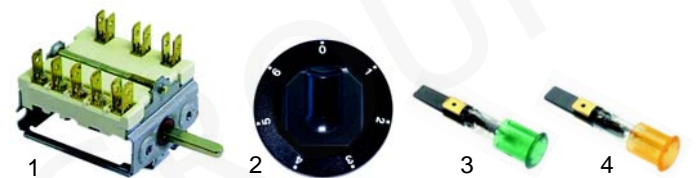

Item	Order	Description	Model	OEM
1	300004	7-position switch	MC/E350 MC/E700	53408 53547
2	110317	knob	MC/E1050	
3	359364	signal lamp/green	MCF/E700	05010, 58658
4	359365	signal lamp/yellow	MCF/E1050	05011, 58659