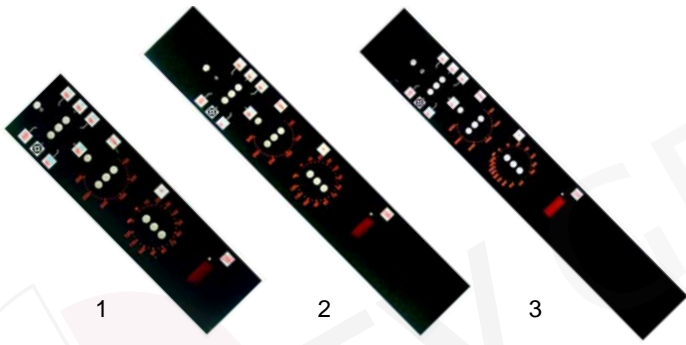

Item	Order	Description	Model	OEM
1	346386	switch	FCF/_10 (from 91), FCF/_20 (from 91)	58808
2	345390	switch	FCF/G20, FCF/G40	54547, 55014

Z

Suitable for Zanussi

Item	Order	Description	Model	OEM
1	401130	fascia	FCF/_6	03689
2	401131	fascia	FCF/_101, FCF/_102	03714
3	401132	fascia	FCF/_201, FCF/_202	03838