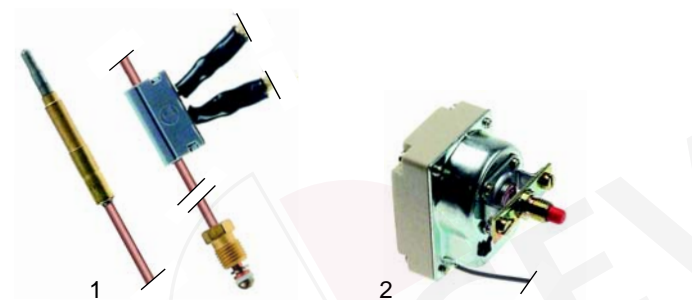

Item	Order	Description	Model	OEM
1	102250	thermocouple with interrupter	MBGR/G	56914
2	375572	safety thermostat	(from Nr.534...)	53980