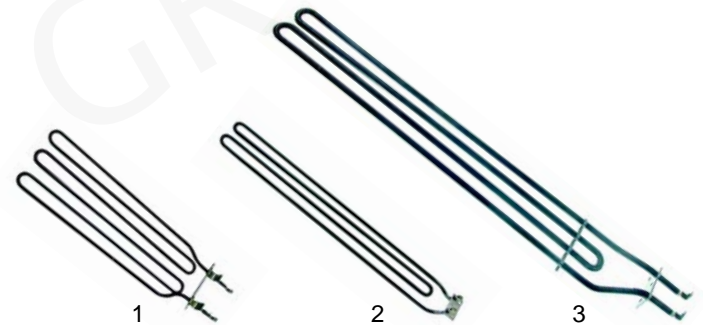

Item	Order	Description	Model	OEM
1	415352	3000W/230V	RG/E300, RG/E700, MG/E350, MG/E700, MG/E1, MG/E2, SGE350, MGV/E1, MGV/E2	53451, 53613
2	415376	1800W/230V	HG/E400, HG/E800	02403
3	416978	2500W/400V	NGE400, NGE800	0C0495