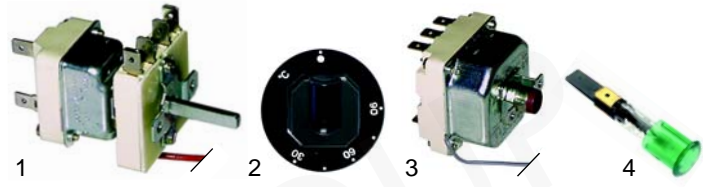

Item	Order	Description	Model	OEM
1	390039	thermostat with switch		51142
2	110467	knob	HM/E400	59491
3	390165	safety thermostat		51644
4	359364	signal lamp		58658