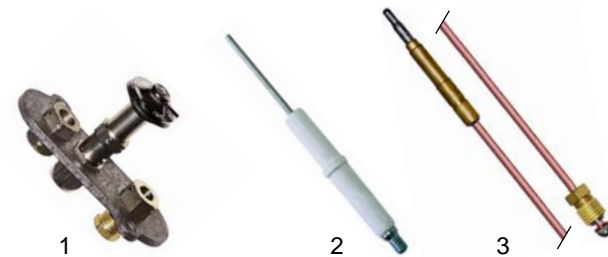

Item	Order	Description	Model	OEM
1	100109	pilot burner	HCP/G (3rd generation), CCPG_	A2472
2	100701	electrode		52610
3	102041	thermocouple, 600mm		25031