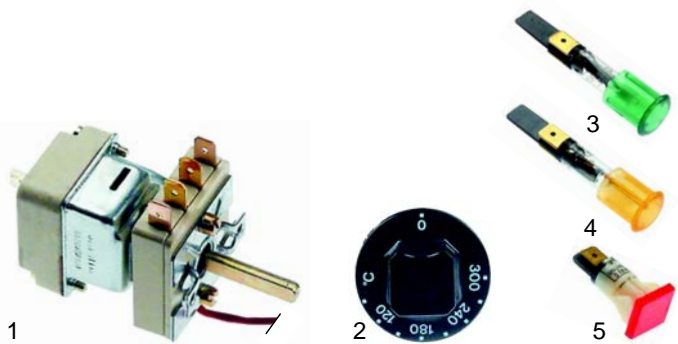

Item	Order	Description	Model	OEM
1	375581	thermostat		02109
2	111669	knob	HBR/E800-801,	59468
3	359364	signal lamp/green	HBR/E805-806,	58658
4	359365	signal lamp/yellow	HBR/E810-811,	58659
5	359366	signal lamp/red	HBR/E815-816	58712