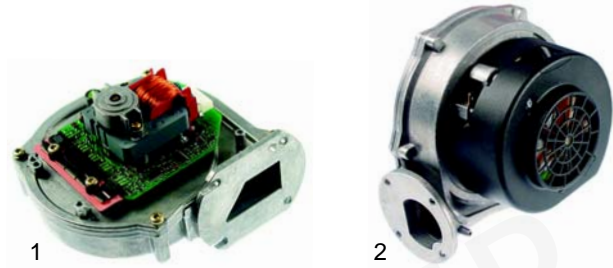

Item	Order	Description	Model	OEM
1	500818	fan motor	AOS061G, AOS101G	0C1051
2	500817	fan motor	AOS201G (hot air)	0C1112