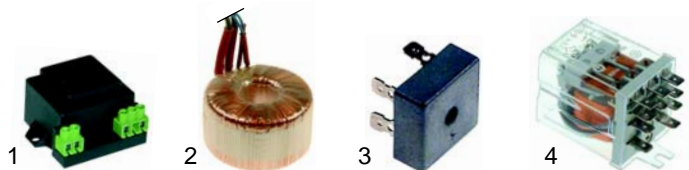

Item	Order	Description	Model	OEM
1	379054	transformer, 230V/12V		A2497
2	379395	transformer, 240V/24V (200 VA)		06159
3	379396	rectifier	MCP/E25H, PCPE720	06147
4	380636	relay, 24V		56510