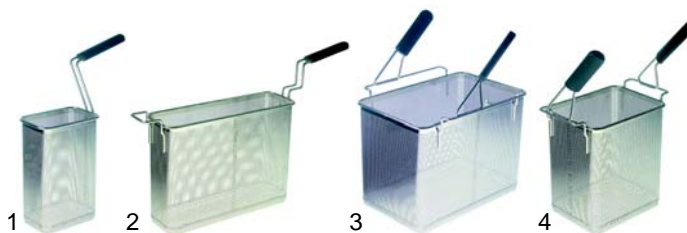

Item	Order	Description	Model	OEM
1	970396	Ø135 x 180mm	universal	56918
2	970397	Ø170 x 180mm		56917
3	970398	165 x 105 x 125 mm	MCPE25H, PCPE720	06886
4	970399	275 x 160 x 215 mm	CCPG	0G2326

Item	Order	Description	Model	OEM
1	540930	inlet tap	HCP/_ (from '95)	03517
2	111644	knob		59531
3	540937	drain tap		05919
4	540938	extension		0C0563
5	540939	handle		56887