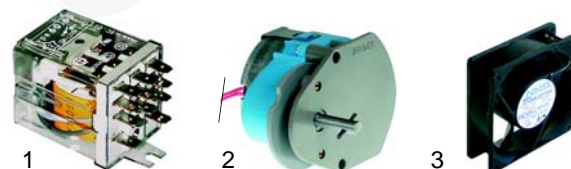

Item	Order	Description	Model	OEM
1	380312	relay	AOS_	058857
2	360342	motor + gearbox	AOS_	0C0883
3	601080	fan	AOS_	002656