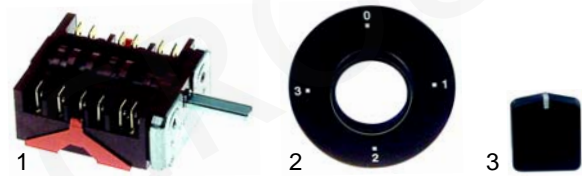

Item	Order	Description	Model	OEM
1	301216	switch	NCPG	59544
2	111635	panel		0C0560
3	111602	knob		0C0257