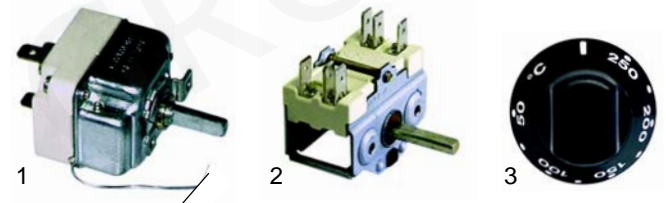

Item	Order	Description	Model	OEM
1	390068	thermostat	FCF/_6, FCF/E2	57937
2	300001	switch		54375
3	110472	knob		54594, 53813