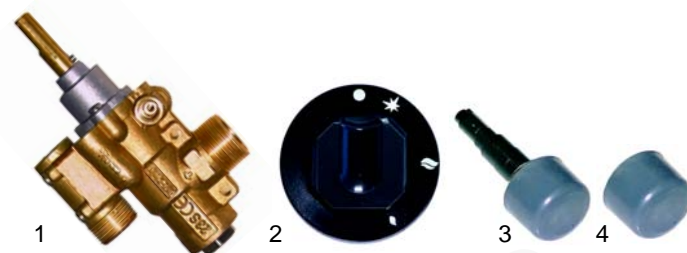

Item	Order	Description	Model	OEM
1	101091	gas tap		54811
2	110309	knob	MPN/GD 760-761, MPN/G1 760	58597
3	100012	piezoelectric igniter		02605
4	101339	hood		02816