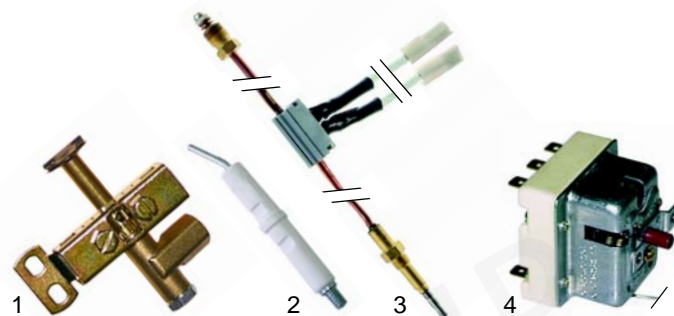

Item	Order	Description	Model	OEM
1	100106	pilot burner	HPN/G_	57737, 51624,
			HPN/GI_	58329
2	100706	electrode	HPA/GI_	51565, 56754
3	102253	thermocouple	HQN/G_	51635
4	390045	safety thermostat	HQN/GI_	51637