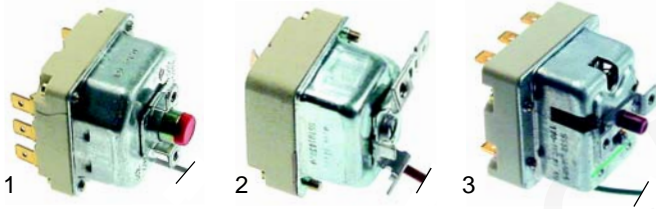

Item	Order	Description	Model	OEM
1	375588	safety thermostat 285°C/until No. 210_	HPN/GD, HPA/GI	53183
2	375589	thermostat from No. 211_		06709
3	375577	safety thermostat 170°C	HPN/GI, HPA/GI	05295