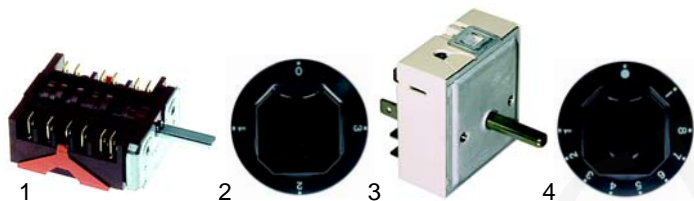

Item	Order	Description	Model	OEM
1	301216	switch		59544
2	111637	knob	HCP/E400 (from '95)	59546
3	380015	energy regulator	HCP/E800 (from '95)	55016
4	111640	knob		59779