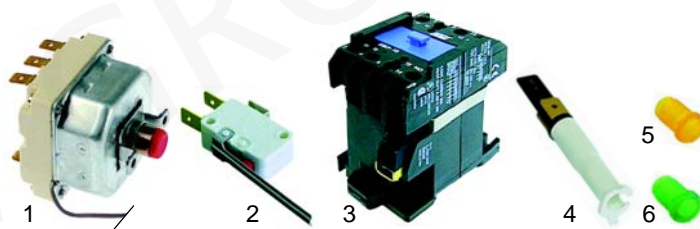

Item	Order	Description	Model	OEM
1	375641	safety thermostat		54932
2	345254	micro switch		53671
3	380204	contactor	RFR/E302, RFR/E305,	75796
4	359110	signal element/yellow	RFR/E701, RFR/E312,	53811
4	359109	signal element/green	RFR/E315, RFR/E711	54150
5	359804	lens/yellow		53812
6	359803	lens/green		54151