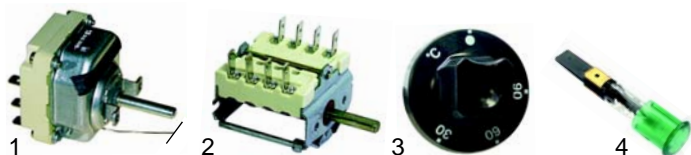

Item	Order	Description	Model	OEM
1	375092	thermostat, 90°C	MM/E700	52000
2	300002	switch		A2134
3	110345	knob		02546
4	359364	signal lamp		58658