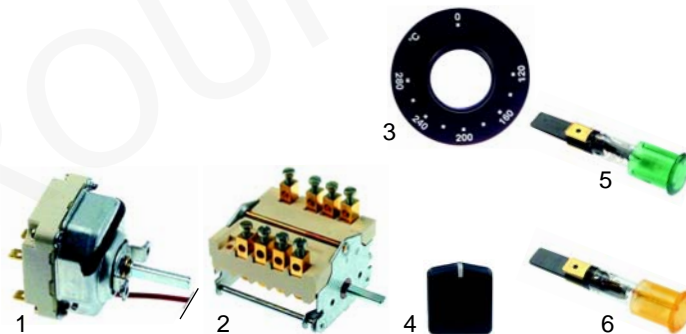

Item	Order	Description	Model	OEM
1	375587	thermostat		599235
2	300180	switch		06649
3	111628	panel	NRE_, NRFE_	0C0466
4	111602	knob		0C0257
5	359364	signal lamp/green		05010
6	359365	signal lamp/yellow		05011