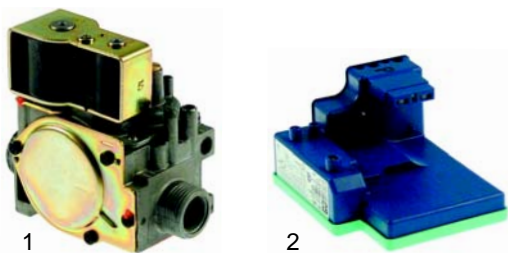

Components (water)

Item	Order	Description	Model	OEM
1	370343	solenoid valve (double) with reducer	FCV/G6, FCV/G10, FCV/G20	55444
2	370346	solenoid valve (triple) with reducer	FCV/G10--D, FCV/G20--D	58208