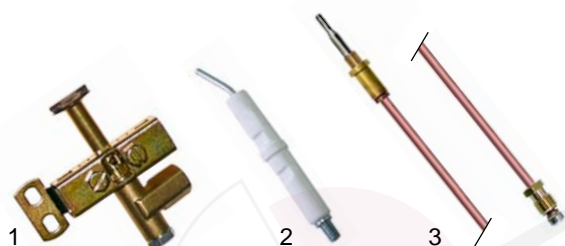

Item	Order	Description	Model	OEM
1	101397	gas tap		04961
2	110716	knob	SCPG350	-
3	100009	piezoelectric igniter		04944

Item	Order	Description	Model	OEM
1	100046	pilot burner		04962
2	100706	electrode	SCPG350	56754
3	102121	thermocouple, 600mm		04955