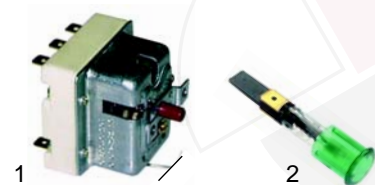

Item	Order	Description	Model	OEM
1	375209	safety thermostat	NME400, NME800	04862
2	359364	signal lamp		05010