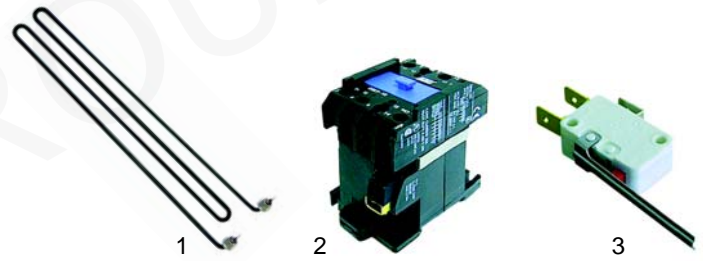

Grills (electrical)

Item	Order	Description	Model	OEM
1	415288	1350W/230V		04907
2	380204	contactor	SGE350, SGE700	03027
3	345254	micro switch		04904