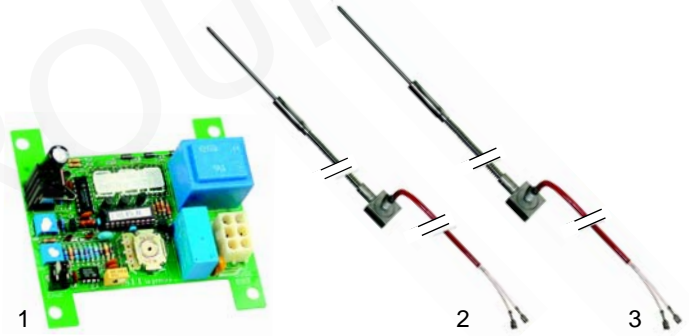

Item	Order	Description	Model	OEM
1	346386	switch	FCF/_10 (from 91), FCF/_20 (from 91)	58808
2	345390	switch	FCF/G20, FCF/G40	54547, 55014

Z

Suitable for Zanussi

Item	Order	Description	Model	OEM
1	401130	fascia	FCF/_6	03689
2	401131	fascia	FCF/_101, FCF/_102	03714
3	401132	fascia	FCF/_201, FCF/_202	03838