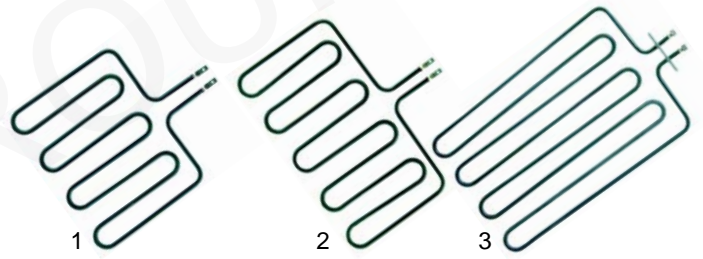

Salamander (electric)

Item	Order	Description	Model	OEM
1	416579	1900W/230V	SL/E901, SA2-E2, E901	56783
2	416580	2000W/230V	SL/E851, SAL-E1, E854	56782
3	416581	3000W/230V	SL/E802	SL/E802