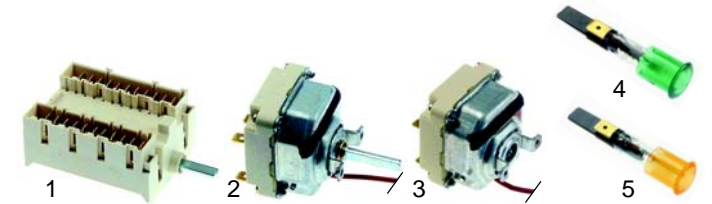

Item	Order	Description	Model	OEM
1	301215	switch		0C0320
2	375587	thermostat		59235
3	375565	safety thermostat	NCFGE, NCFE	0C0270
4	359364	signal lamp/green		05010
5	359365	signal lamp/yellow		05011