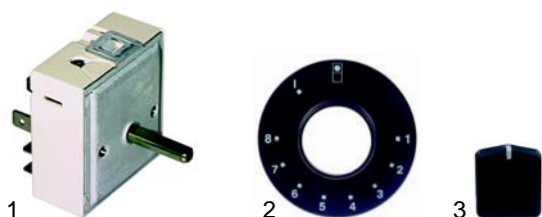

Item	Order	Description	Model	OEM
1	380015	energy regulator	NBRE800,	55016
2	111609	panel	NBRE810,	0C0318
3	111602	knob	NBRE815,	0C0257