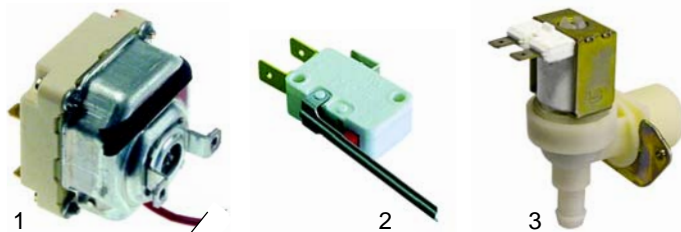

Item	Order	Description	Model	OEM
1	375565	safety thermostat	NBRG800/800H	0C0270
2	345254	micro switch	NBRG810/810H NBRG815/815H	53671
3	370015	solenoid valve	NBRG820/820H	0C0688