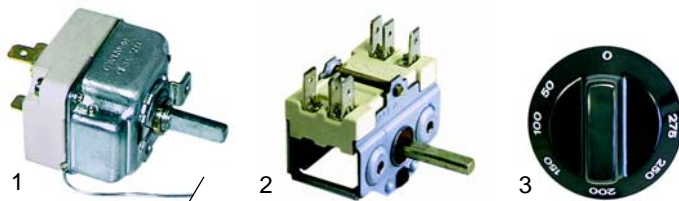

Item	Order	Description	Model	OEM
1	375002	thermostat		05421
2	300001	switch	SCFE700	04908
3	110707	knob		05432