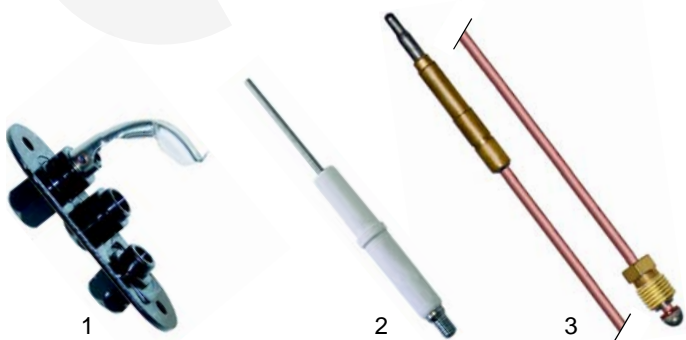

Item	Order	Description	Model	OEM
1	100198	pilot burner	NRG_	05503
2	100701	electrode	(thermostat)	59380
3	102041	thermocouple, 600mm		25031