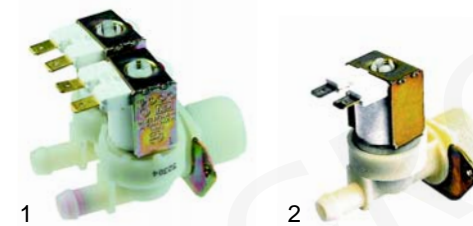

Item	Order	Description	Model	OEM
1	370342	solenoid valve (double) with reducer	FCV/G10ISG	47579
2	370017	solenoid valve (single) extinction		55132