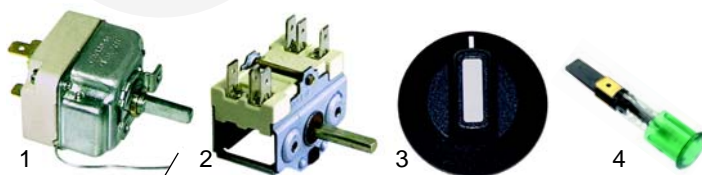

Item	Order	Description	Model	OEM
1	375055	thermostat		52000
2	300001	switch	700 series	A2036
3	110253	knob		A2269
4	359364	signal lamp		05010