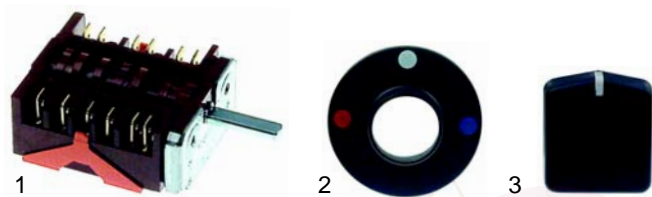

Item	Order	Description	Model	OEM
1	301216	switch		59544
2	111675	panel	NPG_	0C0711
3	111602	knob		0C0257

Item	Order	Description	Model	OEM
1	418006	750 V/230V	HPN/E810, HPN/E815, 51857	59681, 51854, 51857
2	418007	1050W/230V	HPN/ED810, HPN/ED811, 51858	59680, 51855, 51858
3	418008	1250W/230V	HPN/ED816, HPA/ED825	59679, 51856, 51859