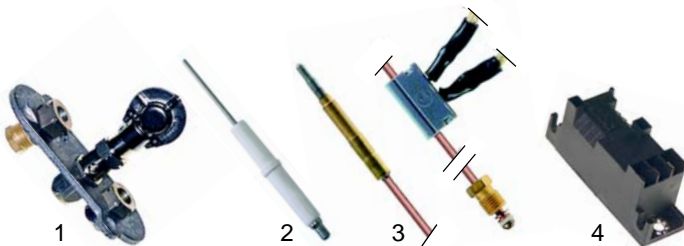

Item	Order	Description	Model	OEM
1	100052	pilot burner		57411
2	100701	electrode		52610
3	102250	thermocouple with interrupter	HBR/G820, HBR/G825	56914
4	101002	ignition unit		03376