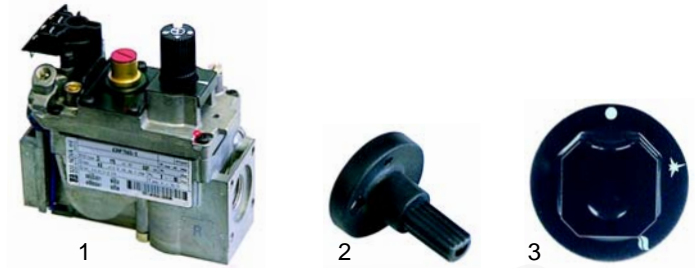

Item	Order	Description	Model	OEM
1	101187	Novasit gas valve mV.	HBR/G800-801,	02606
2	110358	adapter	HBR/G805-806, HBR/G810-811,	59305
3	111534	knob	HBR/G815-816	59304