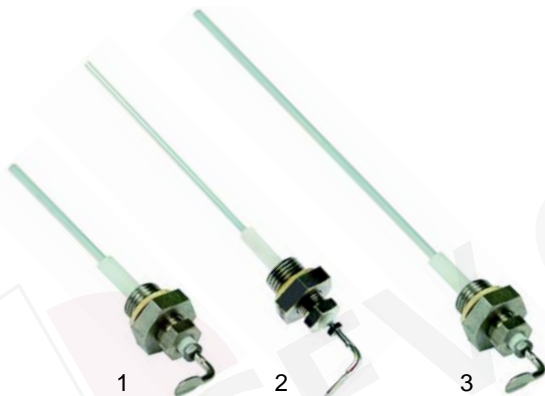

Item	Order	Description	Model	OEM
1	401264	electrode	AOS61E_ AOS101E_	07033
2	401345	electrode	AOS201E_	0C1201
3	401265	electrode	AOS6202E_	05879