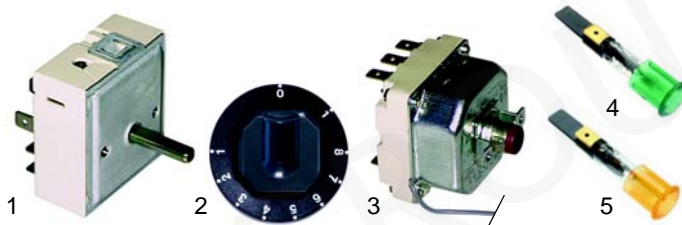

Item	Order	Description	Model	OEM
1	380015	energy regulator		55016
2	110346	knob	MPN/EI 760	02522
3	390165	safety thermostat		51644
4	359364	signal lamp/green		58658, 05010
5	359365	signal lamp/yellow		05012

Z

Suitable for Zanussi