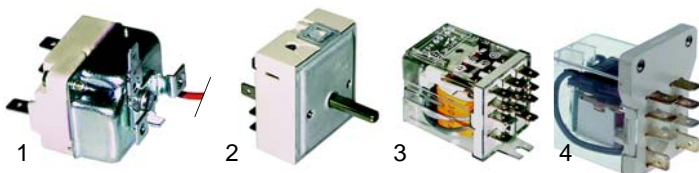

Electrical components

Item	Order	Description	Model	OEM
1	375113	thermostat 55°C	FCV/_	55367
2	380015	energy regulator		55016
3	380312	relay	FCV/_	56466
4	380315	relay	FCV/_10 (until 10/90)	46001