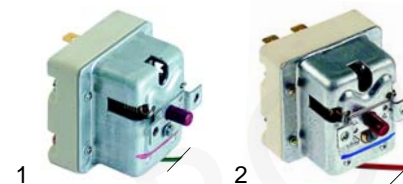

Item	Order	Description	Model	OEM
1	375659	safety thermostat 338°C	AOS_	07042
2	375657	safety thermostat 150°C	AOS_G-	0C1147