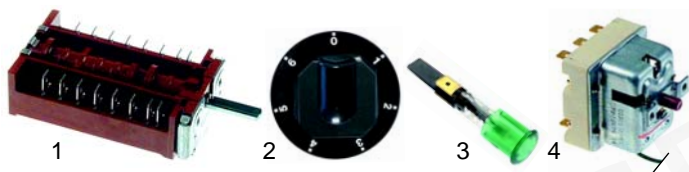

Item	Order	Description	Model	OEM
1	301210	switch		04741
2	110428	knob	MCP/E1S, MCP/E2D,	59230
3	359364	signal lamp	PCPE360, PCPE700	05010
4	375558	safety thermostat		04742