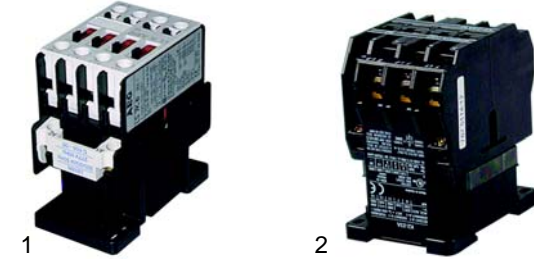

Item	Order	Description	Model	OEM
1	380261	contactor	HBR/E800-801,	58805
2	380637	contactor	HBR/E805-806	54928