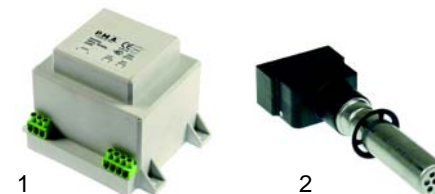

Item	Order	Description	Model	OEM
1	401267	transformer	AOS_	007045
2	379966	sensor	AOS_	006995

Z

Suitable for Zanussi