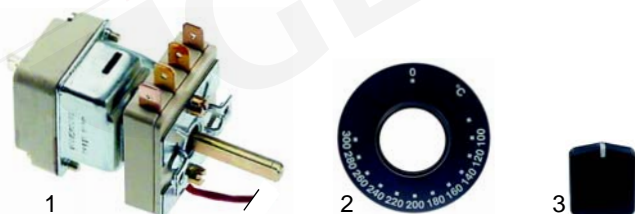

Item	Order	Description	Model	OEM
1	375581	thermostat	NBRE800,	02109
2	111620	panel	NBRE810,	0C0258
3	111602	knob	NBRE815,	0C0257