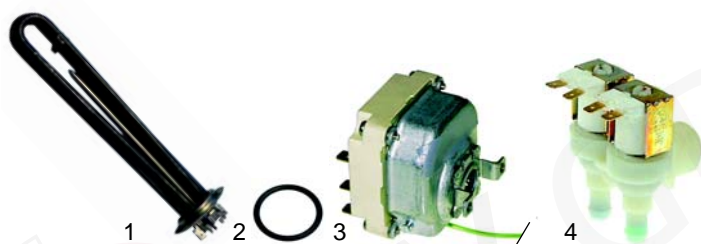

Pasta cookers (gas - fast cooking system)

Item	Order	Description	Model	OEM
1	415597	3000W/230V	MCP/G, HCP/G	47505
2	510408	O-ring	G (2nd generation)	46213
3	390038	thermostat		45169
4	370337	solenoid valve		56872