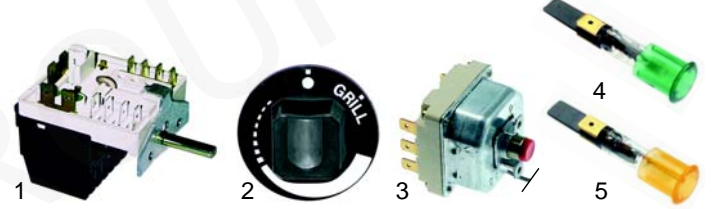

Item	Order	Description	Model	OEM
1	380017	energy regulator		53695
2	110426	knob		59850
3	375571	safety thermostat	HCF/GE (2nd generation),	51454
4	359364	signal lamp/green	HCF/E (2nd generation)	58658
5	359365	signal lamp/yellow		58659