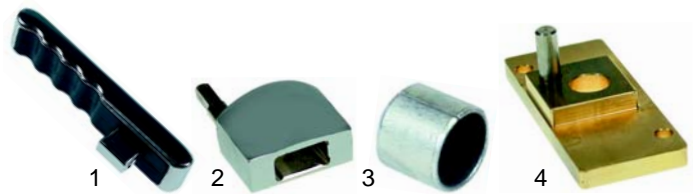

Item	Order	Description	Model	OEM
1	690874	door handle		02717
2	700470	joint support	FCV/201, FCV/202	03826
3	700471	bearing		03994
4	700472	flange		04098