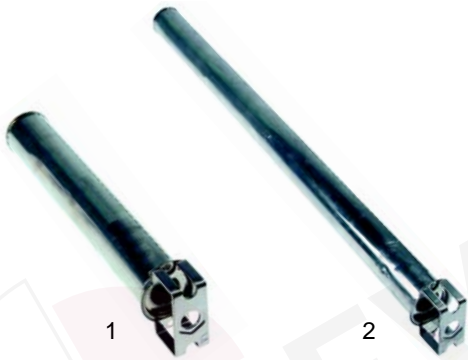

Item	Order	Description	Model	OEM
1	104592	burner	HM/G400, NMG400	59799
2	104593	burner	HM/G800, NMG800	59809