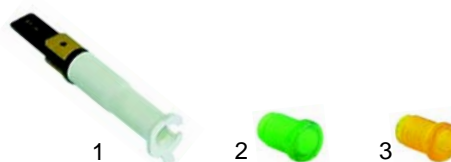

Item	Order	Description	Model	OEM
1	359109	signal element/green	RM/E300, RM/E700, RMV/E300, RMA/E700	54150
1	359110	signal element/yellow		53811
2	359803	lens/green		54151
3	359804	lens/yellow		53812