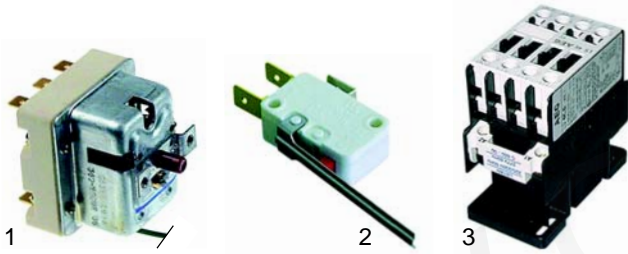

Item	Order	Description	Model	OEM
1	375562	safety thermostat	MBR/E2_	04269
2	345254	micro switch	MBK/E2_	53671
3	380244	contactor	PBRE70_	03598