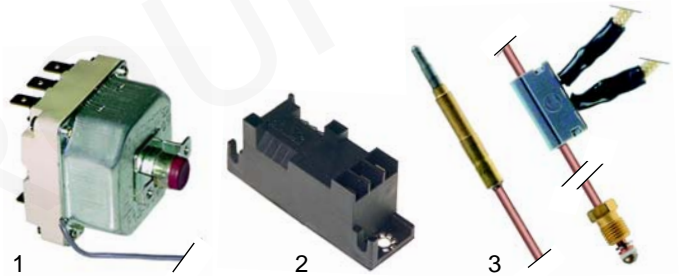

Item	Order	Description	Model	OEM
1	375108	safety thermostat		52331
2	101002	ignition unit	HFR/G420/421/840, HFR/G420D/840D	53647, 51884
3	102250	thermocouple		51632, 56914