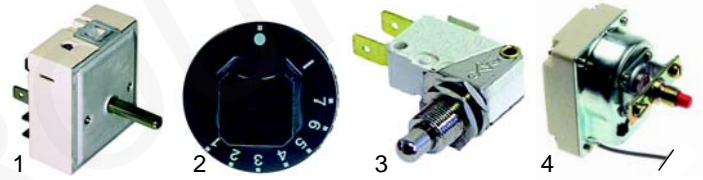

Item	Order	Description	Model	OEM
1	380015	energy regulator	HBR/E800-801,	55016
2	111670	knob	HBR/E805-806,	59469
3	345032	micro switch	HBR/E810-811,	46063
4	375572	safety thermostat	HBR/E815-816	53980