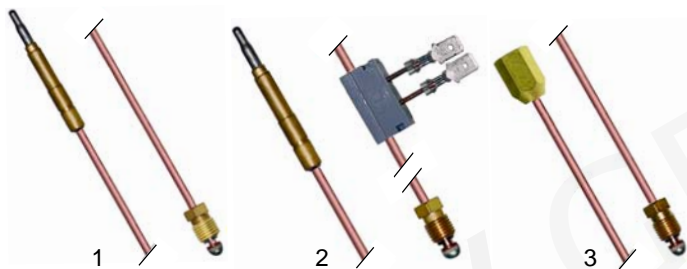

Item	Order	Description	Model	OEM
1	102044	thermocouple, 1200mm	FCV/G6,	20094
2	102070	thermocouple, 1000mm, with break	FCV/G10, FCV/G20	54055
3	102265	thermocouple extension, 500mm	FCV/G10, FCV/G20	55032