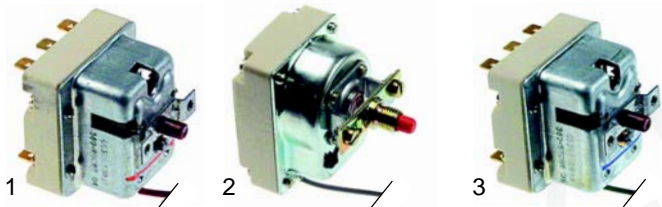

Fry tops (electric)

Item	Order	Description	Model	OEM
1	375563	safety thermostat, 3-pole, 360°C	HR/G1_VC, HR/G2_VC	04600
2	375572	safety thermostat, 1-pole, 360°C	HR/G_VC	53980
3	375562	safety thermostat, 3-pole, 360°C	HR/G_(2nd generation), NRG_VC, CRAG_VC	04269