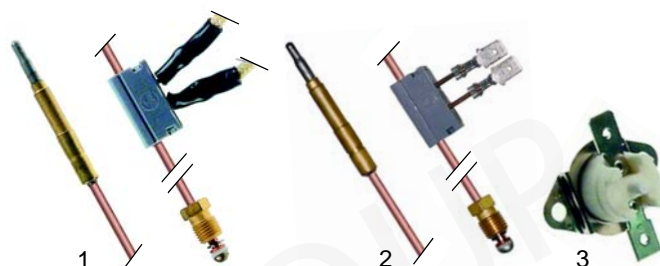

Item	Order	Description	Model	OEM
1	102250	thermocouple with interrupter	MFR/G380, MFR/G381, PFRG381/731	56914
2	102070	thermocouple with interrupter	MFR/G350, MFR/G351, MFR/G700, MFRG701, PFRG350/700, CFRG40M/80M	54055
3	390509	safety thermostat	MFR/G__, PFRG__, CFRG__	03329