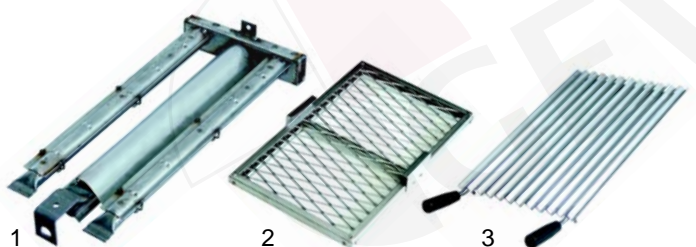

Lava rock grills (gas)

Item	Order	Description	Model	OEM
1	105483	burner		05656
2	211024	lava rock grid	SCG350, SCG700	04964
3	211025	grill grid		04963