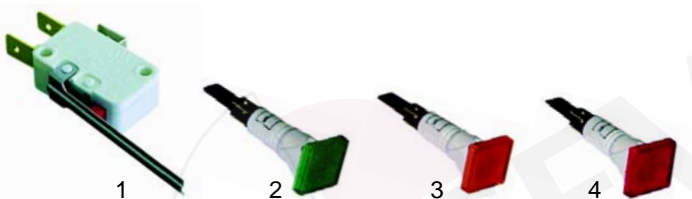

Item	Order	Description	Model	OEM
1	345254	micro switch	HBR/G803-804,	53671
2	359151	signal lamp/green	HBR/G1003, HBR/G1004,	53148
3	359152	signal lamp/yellow	HBR/G1013	53149
4	359150	signal lamp red		53150