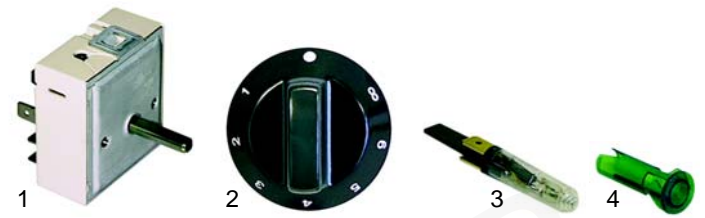

Item	Order	Description	Model	OEM
1	380015	energy regulator		05270
2	110708	knob	SGE350, SGE700	04987
3	359132	signal element		04985
4	359123	insert lamp holder		04986