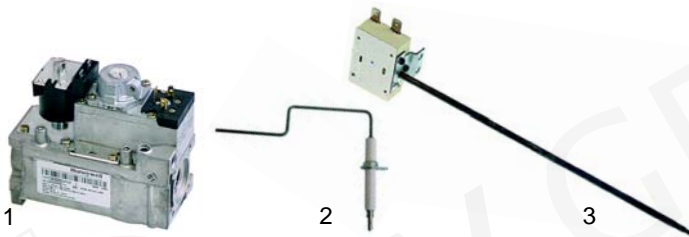

Open tops (ceramic/gas)

Item	Order	Description	Model	OEM
1	101164	gas regulator		03040
2	100739	electrode	HI/G400	03041
3	375561	thermostat	HI/G800	03047