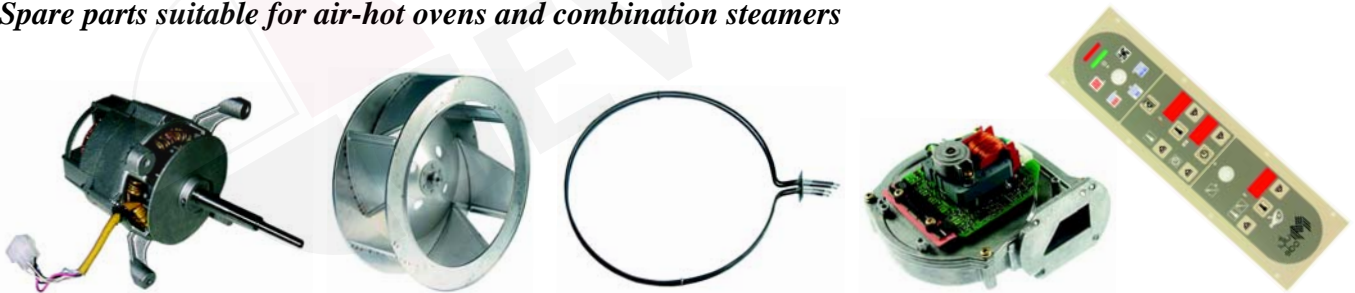

Spare parts suitable for: **ZANUSSI**

Spare parts suitable for modular ranges

Spare parts suitable for air-hot ovens and combination steamers

Spare parts suitable for single devices

G.E.V. Großküchen-Ersatzteil-Vertrieb GmbH
Robert-Koch-Straße 3a
82152 Planegg/Munich
Germany