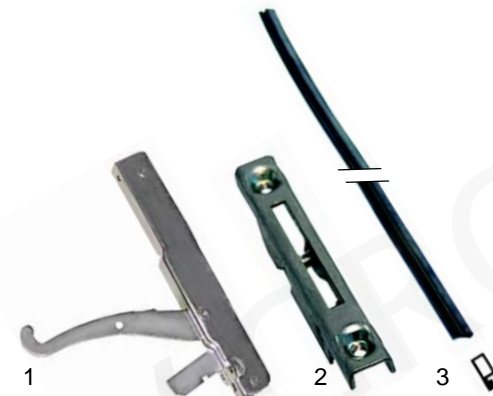

Item	Order	Description	Model	OEM
1	375587	thermostat		59235
2	550060	retainer	HCF/GE (2nd generation), HCF/E (2nd generation)	A2205
3	300002	switch		A2134
4	110427	knob		59236

Ovens (mechanical)

Item	Order	Description	Model	OEM
1	700010	hinge		50766, 59277, 0C0203
2	700001	body section	universal	-
3	900397	door seal/upper		54112, 54111