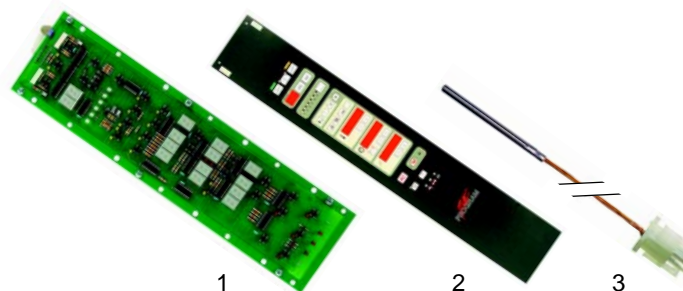

Item	Order	Description	Model	OEM
1	401253	p.c.b.		59000
2	401217	fascia	FCV/_10-P FCV/E20-P	59288
3	379107	sensor		58669