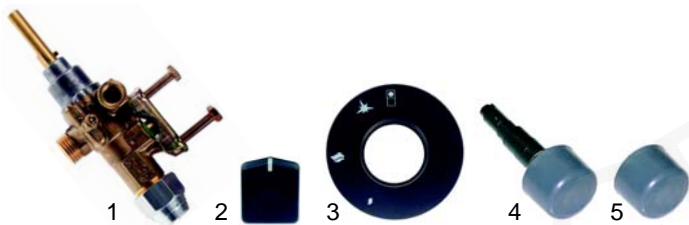

Item	Order	Description	Model	OEM
1	101897	gas tap		0C0205
2	111598	knob	NTG_	0C0191
3	111633	disc	NTGF_	0C0193
4	100012	piezoelectric igniter		02605
5	101339	covering hood		02816S