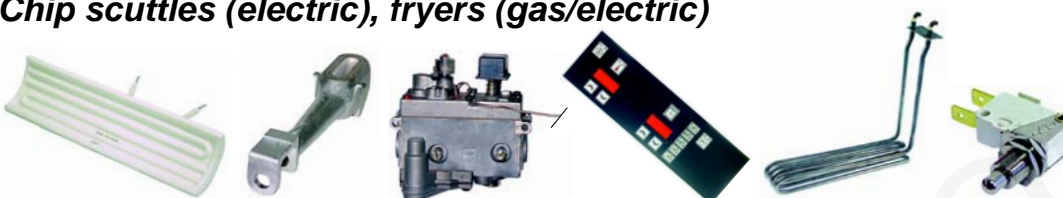

Pasta cookers (gas/electric)

page 24

Ovens (gas/electric)

page 30

Chip scuttles (electric), fryers (gas/electric)

page 35

Tilting bratt pans (gas/electric)

page 47

Boiling pans (gas/electric)

page 57

Hot-air ovens + combination steamers (gas/electric)

page 65

Small appliances and single devices (gas/electric)

page 87

Open tops (gas)

Item	Order	Description	Model	OEM
1	104286	burner cover, 90mm		04973
2	104285	burner ring, 90mm	SCG350/700 SCG1050	04972
3	104288	burner cover, 120mm	SCGFE700/1050	04975
4	104287	burner ring, 120mm	SCGFE1051	04974
5	104289	burner base		04977