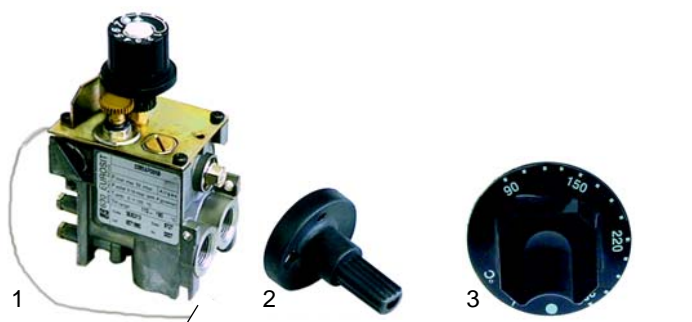

Item	Order	Description	Model	OEM
1	101409	Eurosit controller		58772
2	110358	adapter	MB/_/G, PBRG700/701	03391
3	111667	knob		04482