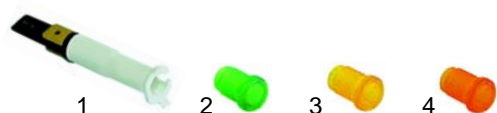

Item	Order	Description	Model	OEM
1	359110	signal element/clear		55811
1	359109	signal element/green	FCV/_6 (until '91)	54150
2	359803	lens green	FCV/_10 (until '91)	54151
3	359804	lens yellow	FCV/_20 (until '91)	53812
4	359805	lens red	FCV/_202V (until '91)	75589