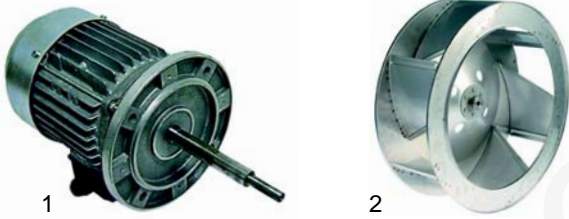

Item	Order	Description	Model	OEM
1	601042	motor	FCF/_20, FCF/_40	54837, 58607
2	601218	fan wheel		54014