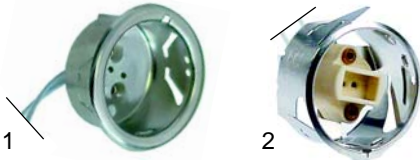

Item	Order	Description	Model	OEM
1	359762	lamp holder	FCV	02709, 06106
2	359841	lamp holder	AOS	07105