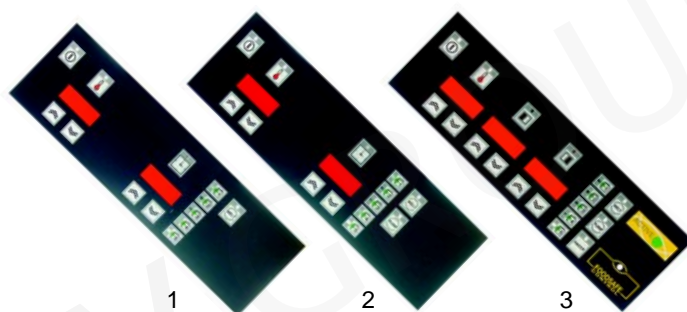

Item	Order	Description	Model	OEM
1	400998	fascia	NFRE430	0C1015
2	400999	fascia	NFRE435	0C1016
3	400994	fascia	NFRE440	06608

Z

Suitable for Zanussi