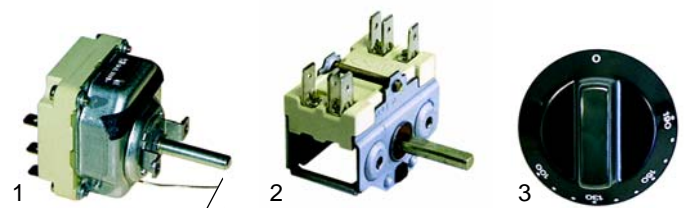

Item	Order	Description	Model	OEM
1	390056	thermostat		04925
2	300001	switch	SFRE350, SFRE700	04908
3	110715	knob		04924