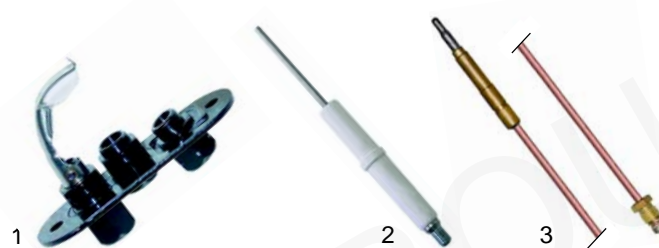

Item	Order	Description	Model	OEM
1	100198	pilot burner		05503
2	100701	electrode	NTG_	59380
3	102035	thermocouple, 850mm	NTGF_	0C0202