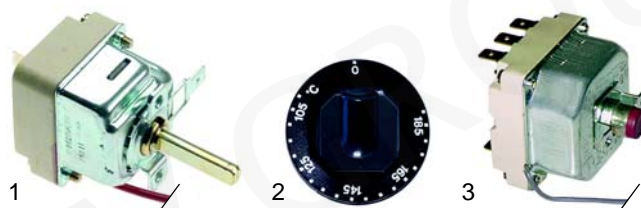

Item	Order	Description	Model	OEM
1	375583	thermostat		02602
2	110314	knob	MFR/G740 PFRG740	58591
3	375108	safety thermostat		52331