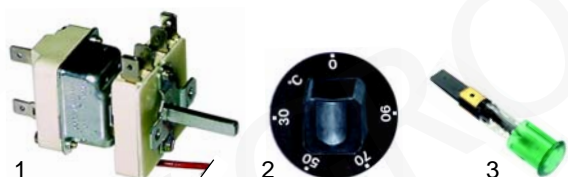

Item	Order	Description	Model	OEM
1	390039	thermostat, 90°C, with switch	MM/E350	51142
2	110344	knob		58651
3	359364	signal lamp		58658

Z

Suitable for Zanussi