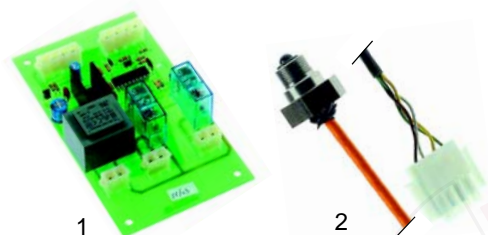

Item	Order	Description	Model	OEM
1	400991	level regulator	universal	59785
2	361642	electrode		59784