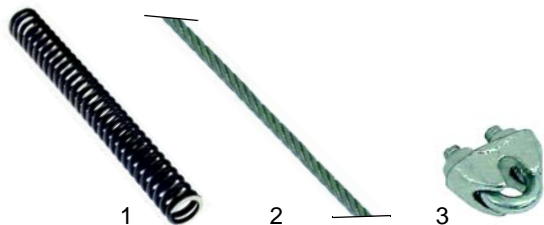

Item	Order	Description	Model	OEM
1	700424	lid spring		56846
2	693279	cable/complete	RBR/_ , MBR/_ , MBH/_	56852
3	516193	clamp		56853