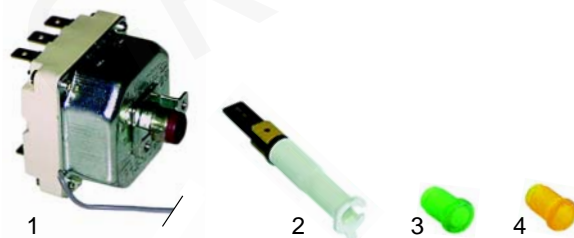

Item	Order	Description	Model	OEM
1	390165	safety thermostat		51644
2	359109	signal element/green	RPN/EI 760	54150
2	359110	signal element/yellow		53811
3	359803	lens/green		54151
4	359804	lens/yellow		75589