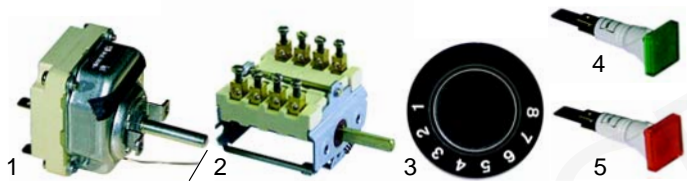

Item	Order	Description	Model	OEM
1	375038	thermostat		52916
2	300080	switch		26945
3	110046	knob	HRS/E	26915
4	359151	signal lamp/green		53148
5	359152	signal lamp/yellow		53149