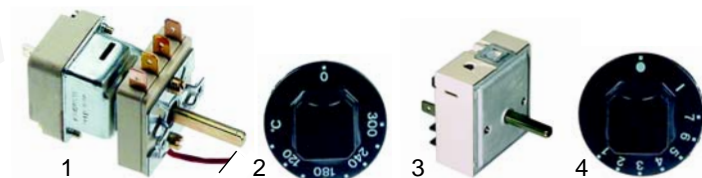

Item	Order	Description	Model	OEM
1	375581	thermostat	HBR/G800-801,	02109
2	111669	knob	HBR/G805-806,	59468
3	380015	energy regulator	HBR/G810-811, HBR/G815-816	55016
4	111670	knob		59469