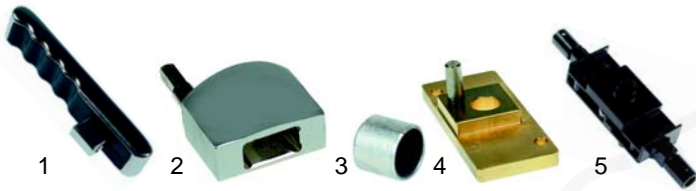

Item	Order	Description	Model	OEM
1	690874	handle		02717
2	700470	holder		03826
3	700471	bearing	FCF/_201 FCF/_202	03994
4	700472	flange		04098
5	700488	gearbox		03824