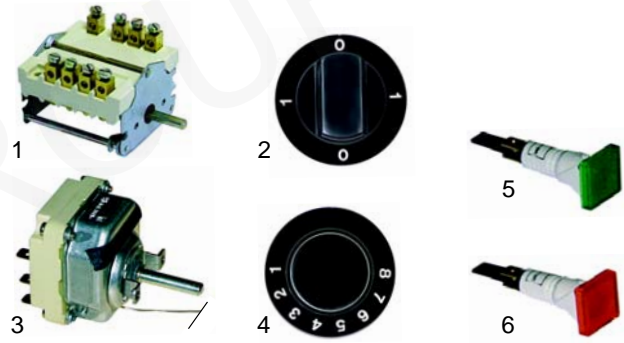

Item	Order	Description	Model	OEM
1	300102	switch, 0 - I		50857
2	110043	knob		50341
3	375092	thermostat, 90°C	HMS/800,	50200
4	110046	knob	HMA/800	26915
5	359151	signal lamp/green		53148
6	359152	signal lamp/yellow		53149