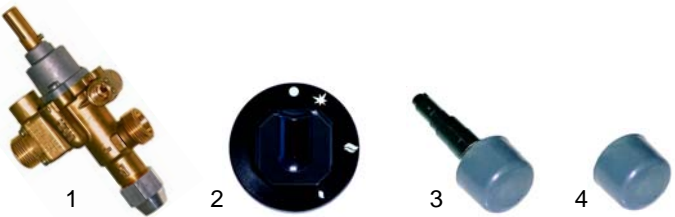

Item	Order	Description	Model	OEM
1	101087	gas tap PEL22		52146
2	110309	knob	MTF/G (1st generation)	58597
3	100012	piezoelectric igniter	MT/G	02605
4	101339	covering hood		02816