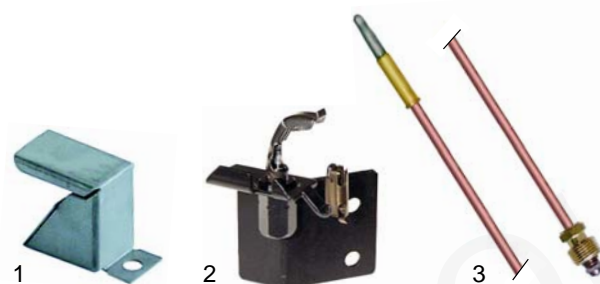

Item	Order	Description	Model	OEM
1	105309	cover	FT/G2	03547
2	100094	pilot burner	(253110)	59214
3	102205	thermocouple 750mm	FOTG02T (774100)	58332

Z

Suitable for Zanussi