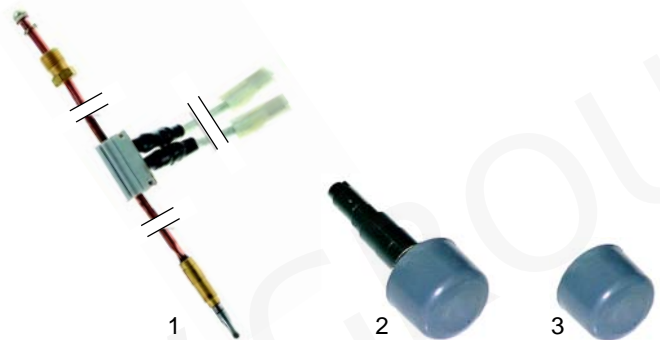

Item	Order	Description	Model	OEM
1	102252	thermocouple	HBR/G800-801,	02784
2	100012	piezoelectric igniter	HBR/G805-806, HBR/G810-811,	02605
3	101339	covering hood	HBR/G815-816	02816