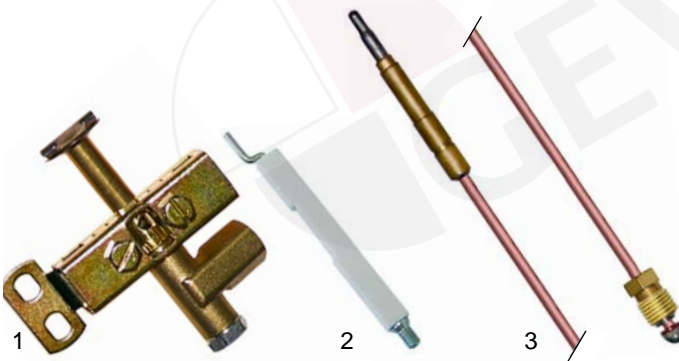

Item	Order	Description	Model	OEM
1	100106	pilot burner EG		58329
2	100706	electrode	MR/G,	56754
3	102045	thermocouple, 1500mm	HRS/G_VC (2nd generation)	52814