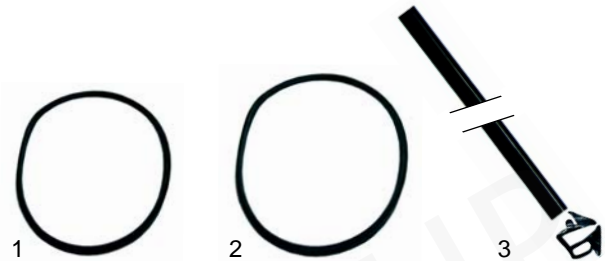

Item	Order	Description	Model	OEM
1	900190	window seal, 190mm	FCV/_6	55412
2	900191	window seal, 230mm	FCV/_10, FCV/_202	55314
3	900192	window seal, per meter	FCV/_20	54224