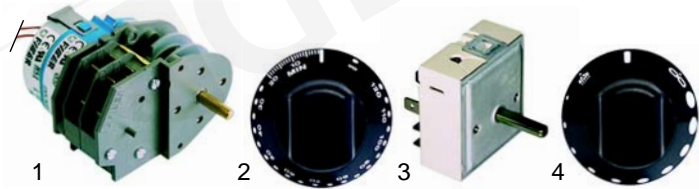

Item	Order	Description	Model	OEM
1	350004	timer		55366
2	110475	knob	FCF/E2 (from 91), FCF/_6 (from 91)	55434, 55364
3	380015	energy regulator		55016
4	110473	knob		54595, 53815