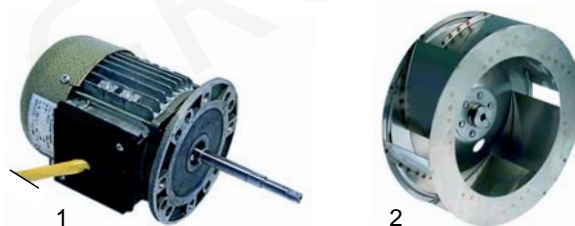

Item	Order	Description	Model	OEM
1	418081	200W/230V	FCF/E4 (until '00)	54326
2	418082	2550W/230V	FCF/E4 (from '00)	05205
3	418078	1000W/230V		05218

Item	Order	Description	Model	OEM
1	601198	motor/complete	FCF/E2, FCF/E3,	54842
2	415117	2500W/230V	FCF/E2	54317, 54843