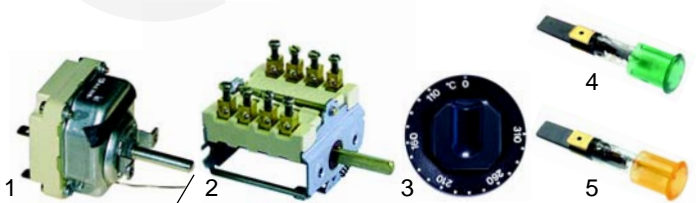

Item	Order	Description	Model	OEM
1	375038	thermostat		52916
2	300080	switch		26945
3	110342	knob	MR/E	58579
4	359364	signal lamp/green		58658
5	359365	signal lamp/yellow		58659