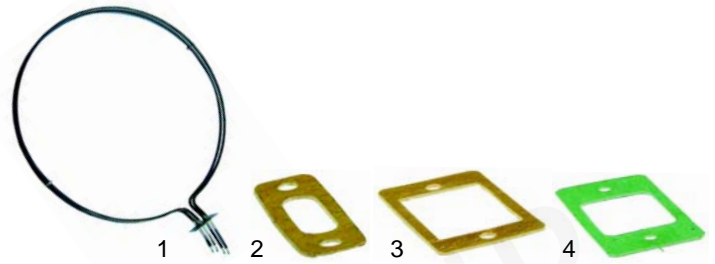

Item	Order	Description	Model	OEM
1	415656	8000W/400V	FCF/E102, FCF/E202	A5330
2	550545	gasket	FCF/E6	57534
3	550546	gasket	FCF/E10, FCF/E20, FCF/E40	53840
4	550547	gasket	FCF/E101	03726