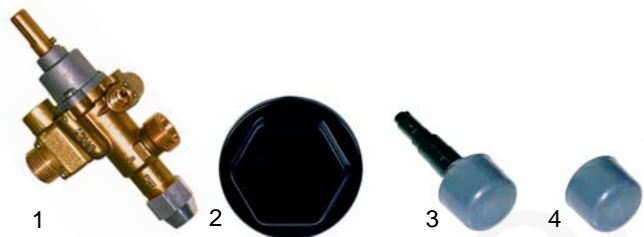

Item	Order	Description	Model	OEM
1	101087	gas tap, PEL22		0G2251, 0K1347
2	111600	knob	CTAG_	0G2258, 59538
3	100012	piezoelectric igniter	CTFG_	02605
4	101339	covering hood		02816