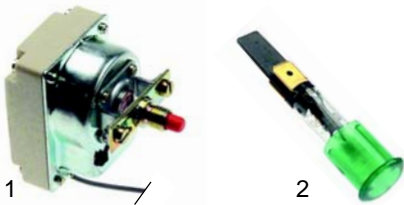

Item	Order	Description	Model	OEM
1	375572	safety thermostat	HBR/G800-801, HBR/G805-806, HBR/G810-811, HBR/G815-816	53980
2	359364	signal lamp		05010