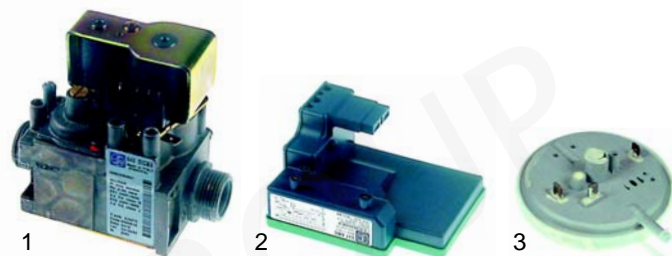

Item	Order	Description	Model	OEM
1	101989	valve		05757
2	101990	ignition control module	FCV/G61 (until No. 021)	05908
3	541352	pressure switch		05746