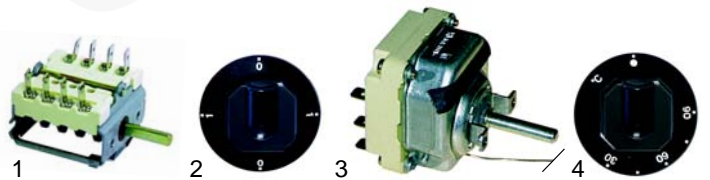

Item	Order	Description	Model	OEM
1	300017	switch, 0 - I		A2241
2	110449	knob	HM/800	59333
3	375092	thermostat, 90°C		52000
4	110467	knob		02386