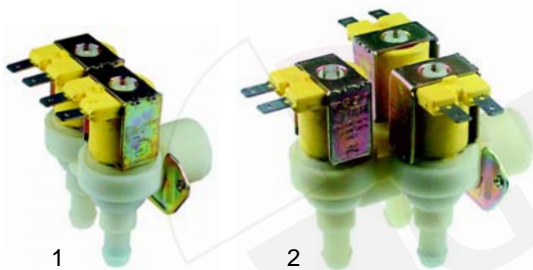

Item	Order	Description	Model	OEM
1	370340	solenoid valve, 24V (double) with reducer	FCV/E6-3CE	56513
2	370347	solenoid valve, 24V (triple) with reducer	FCV/E10-3CE, FCV/E20-3CE	A2415