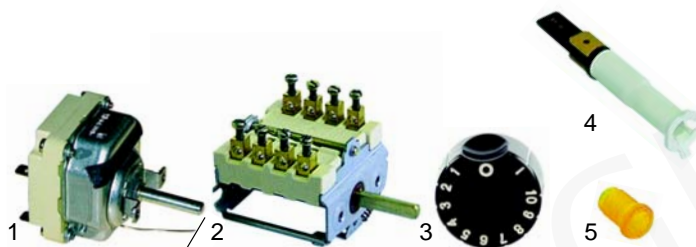

Item	Order	Description	Model	OEM
1	375038	thermostat		52916
2	300080	switch		26945
3	111629	knob	RR/E., RRV/E.	26801
4	359110	signal element		53811
5	359804	lens		53812