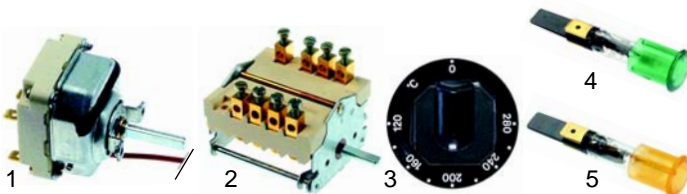

Item	Order	Description	Model	OEM
1	375587	thermostat		59235
2	300180	switch		06649
3	110447	knob	HR/E_VC	59403
4	359364	signal lamp/green		05010
5	359365	signal lamp/yellow		05011