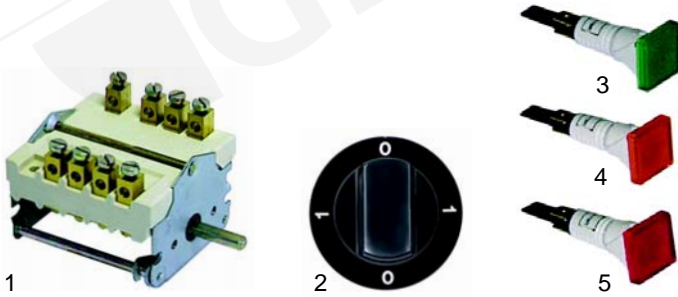

Item	Order	Description	Model	OEM
1	300102	switch		50857
2	110043	knob	MBR/E801,	50341
3	359151	signal lamp/green	MBR/E803,	53148, 53154
4	359152	signal lamp/yellow	MBR/E1003,	53149, 53155
5	359150	signal lamp/red	MBR/E1013	53150, 53153