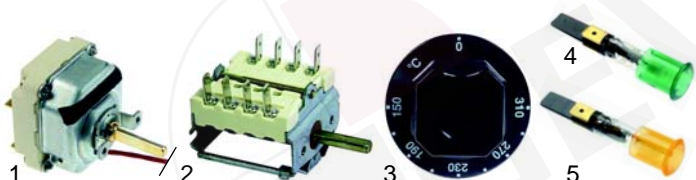

Item	Order	Description	Model	OEM
1	375560	thermostat		04363
2	300002	switch		A2134
3	111627	knob	MR/E1, MR/E2, MRV/E1, MRV/E2, SGE350	04710
4	359364	signal lamp/green		05010
5	359365	signal lamp/yellow		05011