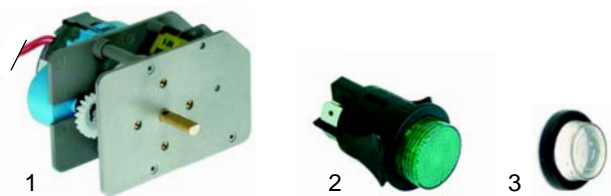

Item	Order	Description	Model	OEM
1	360341	timer	FCF/E3 (240270)	03833
2	345161	switch		54518
3	345039	protecting cover		53979