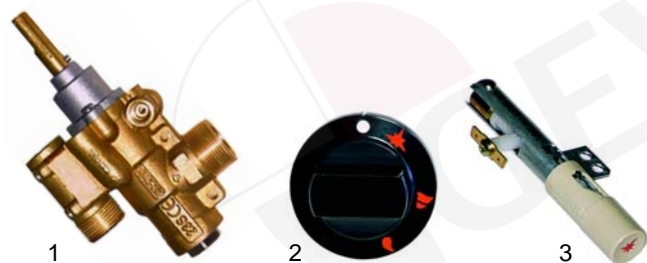

Item	Order	Description	Model	OEM
1	101091	gas tap	HPN/G810,	54811
			HPN/G815,	
			HPN/GI 810,	
2	110045	knob	HPN/GI 815,	52138
			HPA/GI 815,	
			HQN/G 917,	
			HQN/GI 917,	
3	100007	piezoelectric igniter	HQN/G 1225,	52539
			HQN/GI 1225