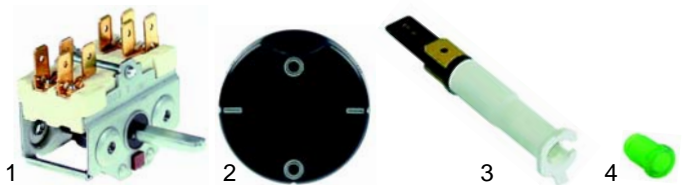

Item	Order	Description	Model	OEM
1	300074	switch		A2162
2	111638	knob	RBR/E	26797
3	359109	signal element		54150
4	359803	lens		54151