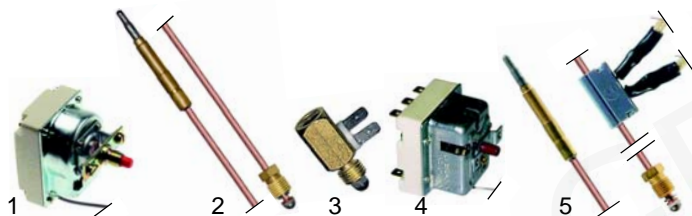

Item	Order	Beschreibung	Model	OEM
1	375572	safety thermostat	HBR/G803-804,	53980
2	102041	thermocouple, 600mm	HBR/G1003, HBR/G1004,	57781
3	101265	interrupter	HBR/G1013	
4	375163	safety thermostat	HBR/G_D	51643
5	102250	thermocouple		51932, 56914