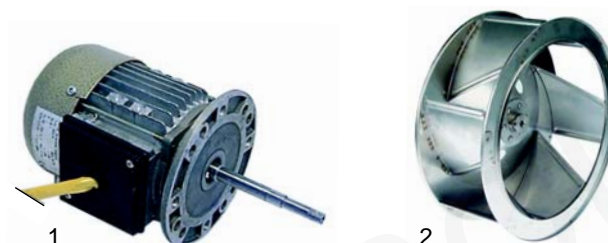

Item	Order	Description	Model	OEM
1	601041	motor		54836, 58667
2	601197	fan wheel	FCF/_10	53782

Suitable for Zanussi