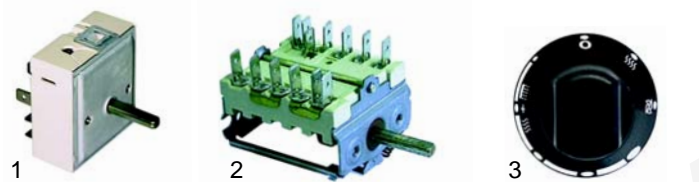

Item	Order	Description	Model	OEM
1	380015	energy regulator		55016
2	301094	switch	FCF/_10 (from 91)	55017
3	110474	knob		55026