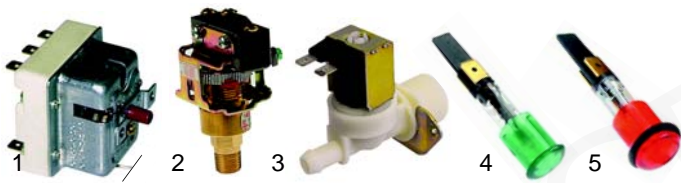

Item	Order	Description	Model	OEM
1	375209	safety thermostat		04862
2	541350	pressure switch		A2480
3	373017	solenoid valve	NPEI806, NPEI810, NPEI815	55132
4	359364	signal lamp/green		05010
5	359367	signal lamp/red		0C0687