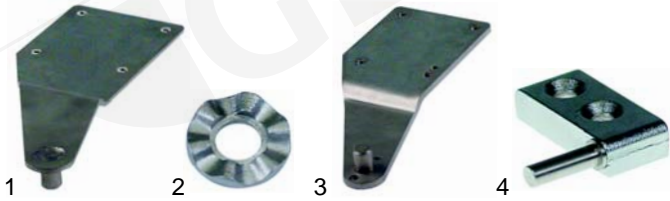

Z

Suitable for Zanussi

Item	Order	Description	Model	OEM
1	700481	door handle		06978
2	700482	catch	AOS61_	06977
3	700483	door catch	AOS101_	06981
4	690873	spring		06979

Item	Order	Description	Model	OEM
1	900187	door seal, 585x395mm	FCV/_6	55414
2	900188	door seal, 640x720mm	FCV/_10, FCV/_20	55315
3	900275	door seal, 645x1380mm	FCV/_202	54986