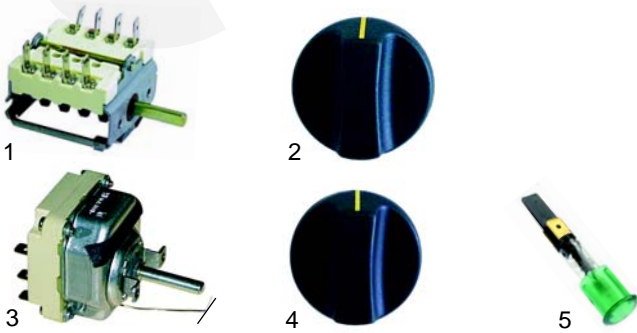

Item	Order	Description	Model	OEM
1	300017	switch, 0 - I		A2241
2	111651	knob		04566
3	375092	thermostat, 90°C	MB/E2, MBV/E2,	52000
4	111652	knob	PMEV700	04565
5	359364	signal lamp		05010