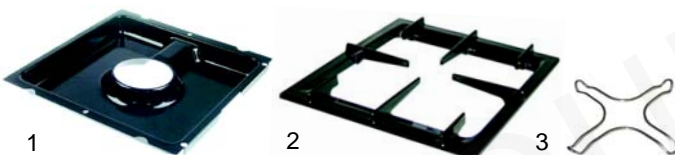

Item	Order	Description	Model	OEM
1	210205	collecting tray 83		52102, 52111, 55748
1	210206	collecting tray 102		52103, 52112, 55749
1	210207	collecting tray 122	HCS/G_	52104, 52113, 55750
2	210139	top grate	HCF/G_	58179, 56654, 53552
3	210001	reducing star CNS	HCF/GE_	25056
3	210050	reducing star iron VC	HTF/G_