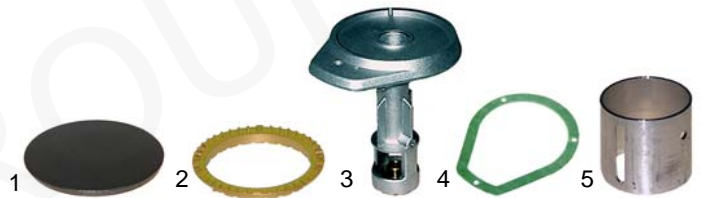

Item	Order	Description	Model	OEM
1	105012	burner cover 100mm	RC/G__, RCF/G RCF/GE, RCV/G__	02443, 54098 55562, 58560
2	105011	burner ring	RTF/G__, MC/G__, MCF/G__, MCF/GE,	54096, 56748
3	105233	burner support	MTF/G__, PCG__,	54092, 54165
4	105271	gasket	PCFG__, PCFGE__, PTFG__	54094
5	105056	aeration sleeve		53448