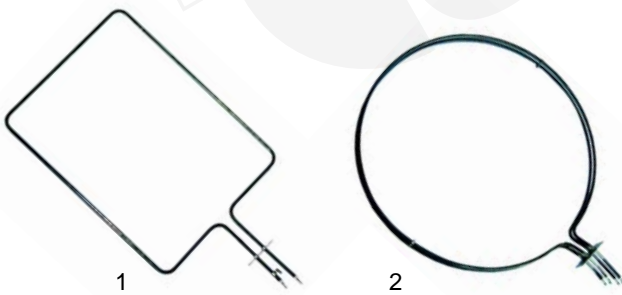

Item	Order	Description	Model	OEM
1	415351	2500W/230V	FCF/E6	54610, 54614, 56945, 58145
2	415389	5566W/230V	FCF/E10	58196, 58197, 53839