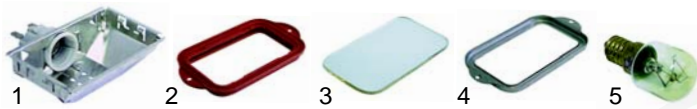

Item	Order	Description	Model	OEM
1	359713	bulb holder		54991
2	359714	gasket		55022
3	359715	glass	FCF/_40	
4	359716	housing		
5	359612	bulb		54840