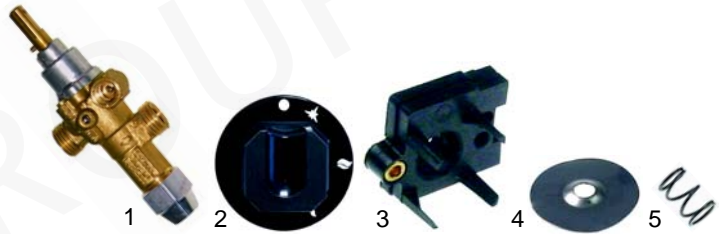

Item	Order	Description	Model	OEM
1	101095	gas tap PEL21		04282
2	110348	knob	MSV/G	59206
3	345777	switch	MSF/G	04288
4	301208	disc		04242
5	301209	spring		04243