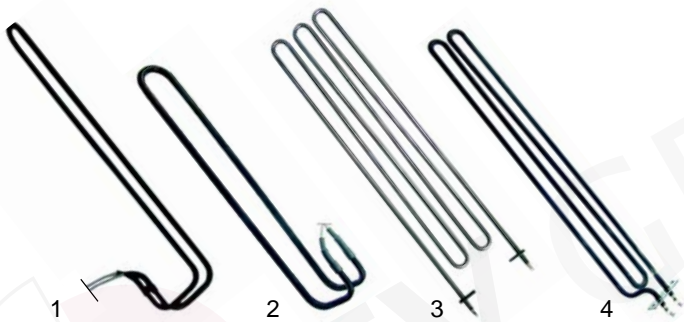

Item	Order	Description	Model	OEM
1	415381	1300W/230V	HBR/E803, HBR/E804, HBR/E820, HBR/E825, HBR/E1003, HBR/E1013	51355
2	418004	1500W/230V	HBR/E801	51356
3	415184	2200W/230V	HBR/E800, HBR/E805, HBR/E810-811, HBR/E815-816	59401
4	418005	2500W/230V	NBRE800, NBRE810, NBRE815, NBRE820	0C0685