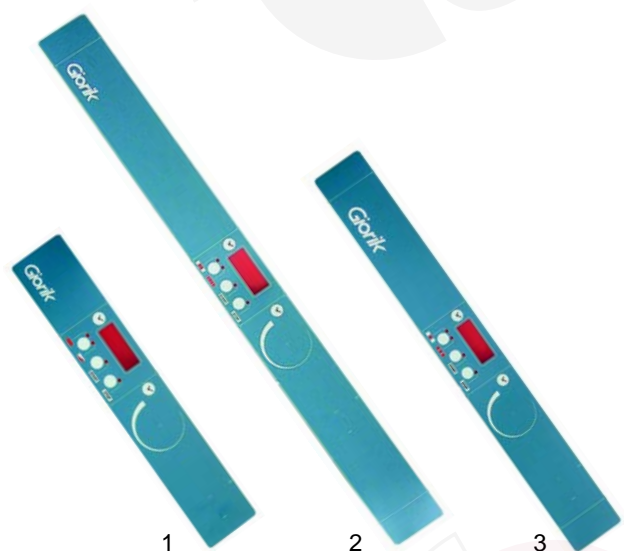

Item	Order	Description	Model	OEM
1	400737	fascia	SH505N	2012426
2	400738	fascia	SH510	2012423
3	400739	fascia	SH511, SH520GN,	2012425
			SH520G