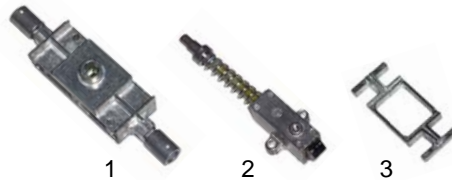

## Components (mechanical)

Item	Order	Description	Model	OEM
1	101881	tandem valve		7020080
2	101685	ignition control module		7020085

Item	Order	Description	Model	OEM
1	690584	door handle		2013218
2	690585	bush		201212
3	690040	door catch		5900122

Item	Order	Description	Model	OEM
1	102331	ignition electrode	__0061 (hot air)	2012109
2	102332	monitoring electrode	__0101 (boiler) __0102 (boiler) __0201 (boiler)	2012108
3	102333	ignition electrode	__0101 (hot air)	2012111
4	102334	monitoring electrode	__0102 (hot air) __0201 (hot air) __0061 (boiler)	2012110