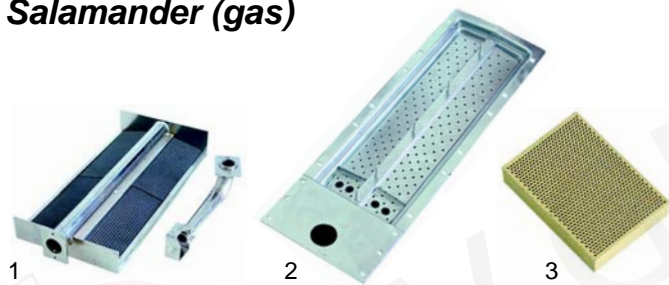

Salamander (gas)

Item	Order	Description	Model	OEM
1	105524	burner	SG608	2001246
2	105525	burner	SG520	2103520
3	105526	ceramic plate		7090073