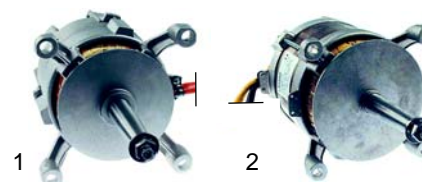

Item	Order	Description	Model	OEM
1	500642	motor 1,0 HP	__DE0101, __VE0101, __DE0102 (until01.04) __VE0102 (until01.04)	6033145
2	500643	motor 1,0 HP	__0102 (from 02.04)	6034348