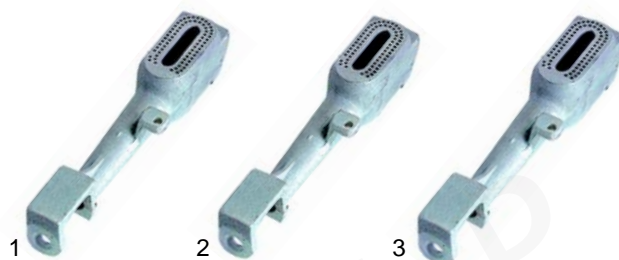

Item	Order	Description	Model	OEM
1	105530	burner (left)	13FG, 17FG, 213FG,	2112968
2	105531	burner (right)	217FG, 917FG,	2112967
3	105532	burner (in centre)	934FG, 17FG-C,	2112968
			213FG-C, 217FG-C