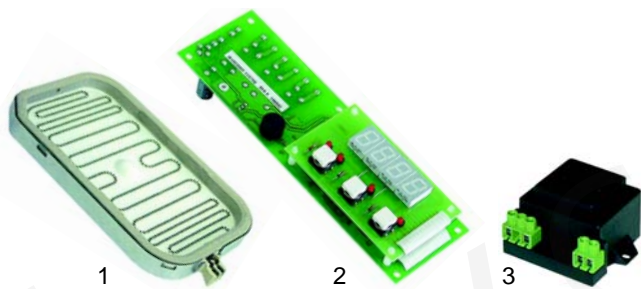

Fryers (gas)

Item	Order	Description	Model	OEM
1	416001	1500W/230V	SH505N, SH510,	6001066
2	400736	display p.c.b.	SH511, SH520GM,	6010083
3	379054	transformer	SH520	6010086