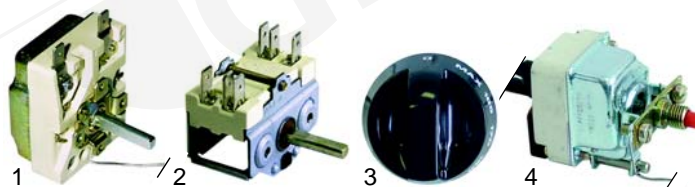

Item	Order	Description	Model	OEM
1	375261	thermostat		6010005
2	300001	switch	13FG, 17FG, 207FG, 217FG, 917FG, 923FG,	6030015
3	111509	knob	934FG	2008672
4	375376	safety thermostat		2011140