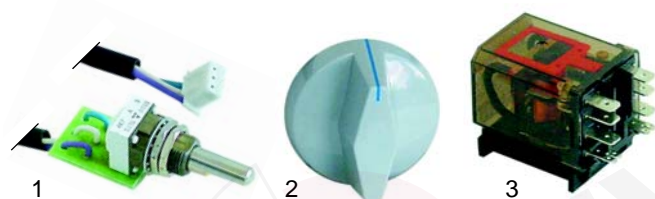

Item	Order	Description	Model	OEM
1	300146	potentiometer	SH505N, SH510,	6010076
2	111508	knob	SH511, SH520GM,	2006823
3	380379	relay	SH520	6041013