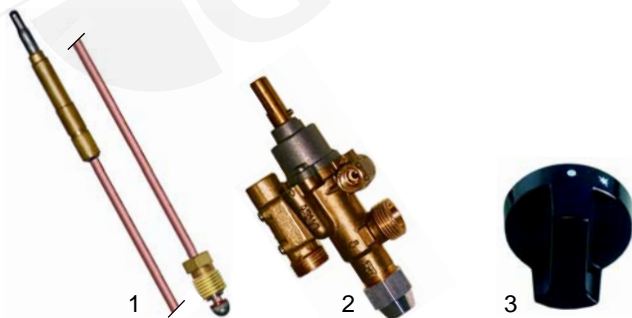

Item	Order	Description	Model	OEM
1	102041	thermocouple, 600mm		6010055
2	101086	gas tap	SG608, SG520	7060012
3	111505	knob		5900192