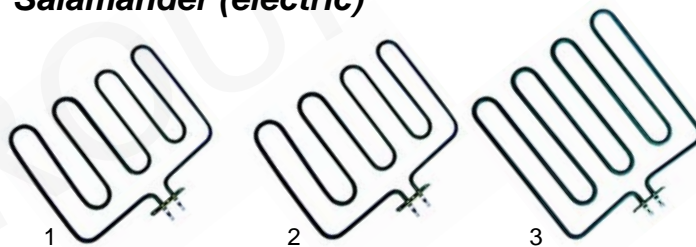

Salamander (electric)

Item	Order	Description	Model	OEM
1	415659	2185W/230V	S504, S505, SR514	6001067
2	415660	3060W/230V	S505R	6001068
3	415215	2570W/230V	S510	6002021
3	415623	3100W/230V	S510S	6003022