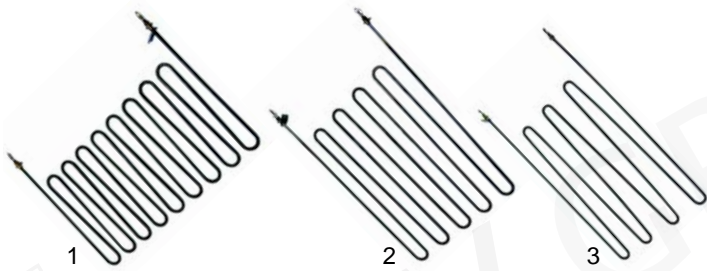

Item	Order	Description	Model	OEM
1	415880	2000W/230V	CV1, CV1P	03.7.5022.0
2	415881	2000W/230V	CV1L, CVPL	03.7.5028.0
3	415882	2000W/230V	CV2, CV3 (inner), CV4 (inner)	03.7.5023.0 03.7.5023.0 03.7.5024.0