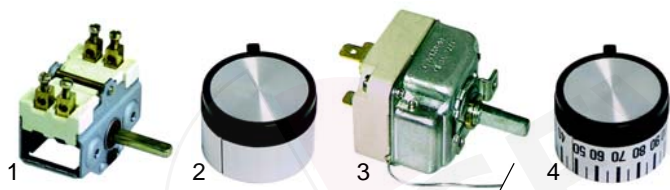

Member of the  **GEV GROUP**

Item	Order	Description	Model	OEM
1	415880	2000W/230V	CV1, CV1P	03.7.5022.0
2	415881	2000W/230V	CV1L, CVPL	03.7.5028.0
3	415882	2000W/230V	CV2, CV3 (inner), CV4 (inner)	03.7.5023.0 03.7.5023.0 03.7.5024.0

Item	Order	Description	Model	OEM
1	415885	1000W/230V	CV3 (outer) CV4 (center)	03.7.5025.0 03.7.5026.0
2	415886	1000W/230V	CV4 (outer)	03.7.5027.0

Item	Order	Description	Model	OEM
1	300020	switch		03.7.3914.0
2	110401	knob	CV1, CV1P, CV1L, CV1L, CV1PL,	03.7.3914.0 03.7.3912.0
3	375001	thermostat	CV2	03.1.1816.0
4	110402	knob		03.1.1816.0

Item	Order	Description	Model	OEM
1	-	fan, 230V		03.7.4926.0
2	-	fan wheel		03.7.4927.0
1+2	601012	motor, complete, 230V	CV1_, CV2,	03.7.4930.0
3	550356	connector block, 2 pole with strain relief	CV3, CV4	03.7.3303.0
4	550355	connector block, 6 pole		03.7.3304.0

Item	Order	Description	Model	OEM
1	690183	handle	CV1P, CV1L, CV1PL	03.6.1612.0
2	690180	spring	CV1P	03.3.3453.0
3	690181	spring	CV1L, CV1PL	03.3.3454.0
4	690184	junction	universal	03.1.0906.0

Item	Order	Description	Model	OEM
1	415887	1750/230V	HT1, HT1S, HT3, HT4, HT2	03.7.5029.0
2	415889	1960W/230V	HT2	03.7.5030.0
3	375001	thermostat, 1 pole, 110°C	HT1, HT1S, HT2, HT3, HT4	03.7.3932.0