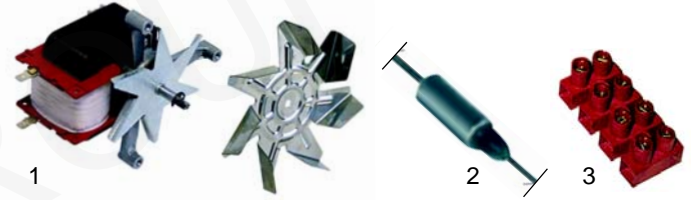

Item	Order	Description	Model	OEM
1	601012	fan complete, 230V	HT1, HT1S, HT2,	03.7.4930.0
2	358300	thermal fuse	HT3, HT4	03.7.3309.0
3	550683	connector block		03.7.3308.0