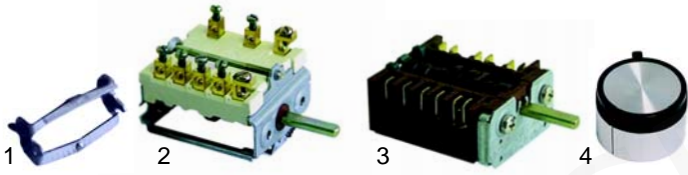

Item	Order	Description	Model	OEM
1	550060	retainer	HT3, HT4	03.7.3928.0
2	345322	switch		03.7.3933.0
3	345321	switch	HT1, HT1S, HT2	03.7.3931.0
4	110054	knob		03.1.1851.0