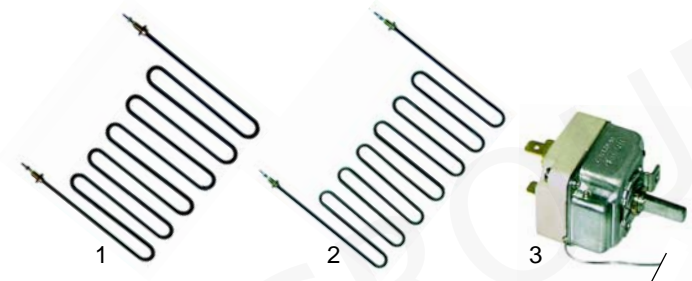

Item	Order	Description	Model	OEM
1	415885	1000W/230V	CV3 (outer) CV4 (center)	03.7.5025.0 03.7.5026.0
2	415886	1000W/230V	CV4 (outer)	03.7.5027.0

Item	Order	Description	Model	OEM
1	300020	switch		03.7.3914.0
2	110401	knob	CV1, CV1P, CV1L, CV1L, CV1PL,	03.7.3914.0 03.7.3912.0
3	375001	thermostat	CV2	03.1.1816.0
4	110402	knob		03.1.1816.0

Item	Order	Description	Model	OEM
1	300021	switch		03.7.3911.0
2	110401	knob	CV3, CV4	03.1.1815.0
3	375143	thermostat		03.7.3915.0
4	110402	knob		03.1.1816.0

Item	Order	Description	Model	OEM
1	345160	light switch		03.7.3916.0
2	359027	signal lamp, 230V	CV1, CV1P, CV1L,	03.7.4502.0
3	359021	signal lamp, 230V	CV1PL, CV2, CV3,	03.7.4503.0
4	359620	halogen lamp, 230V	CV4	03.7.4507.0
5	359732	lamp holder		03.7.4506.0

Item	Order	Description	Model	OEM
1	-	fan, 230V		03.7.4926.0
2	-	fan wheel		03.7.4927.0
1+2	601012	motor, complete, 230V	CV1_, CV2,	03.7.4930.0
3	550356	connector block, 2 pole with strain relief	CV3, CV4	03.7.3303.0
4	550355	connector block, 6 pole		03.7.3304.0

Item	Order	Description	Model	OEM
1	690183	handle	CV1P, CV1L, CV1PL	03.6.1612.0
2	690180	spring	CV1P	03.3.3453.0
3	690181	spring	CV1L, CV1PL	03.3.3454.0
4	690184	junction	universal	03.1.0906.0

Item	Order	Description	Model	OEM
1	415887	1750/230V	HT1, HT1S, HT3, HT4, HT2	03.7.5029.0
2	415889	1960W/230V	HT2	03.7.5030.0
3	375001	thermostat, 1 pole, 110°C	HT1, HT1S, HT2, HT3, HT4	03.7.3932.0