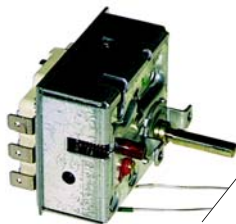

Spare parts suitable for: **UBERT**

Spare parts suitable for modular ranges