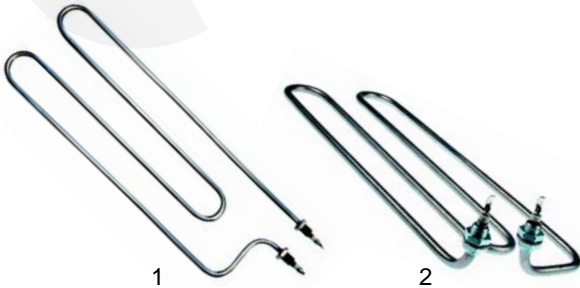

Member of the  **GEV GROUP**

Open tops (electric)

Item	Order	Description	Model	OEM
1	490018	2000W/230V		343203
2	300025	7-position switch	MS0180E MS0182E	
3	110191	knob		
4	110522	symbol		

Fry tops/sausage roasters (electrical)