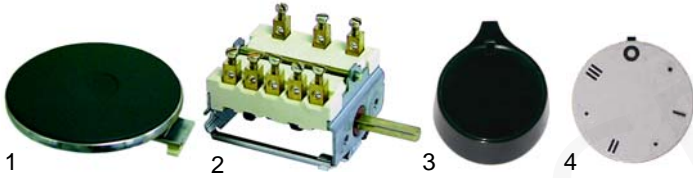

Member of the  **GEV GROUP**

Open tops (electric)

Item	Order	Description	Model	OEM
1	490018	2000W/230V		343203
2	300025	7-position switch	MS0180E MS0182E	
3	110191	knob		
4	110522	symbol		

Fry tops/sausage roasters (electrical)