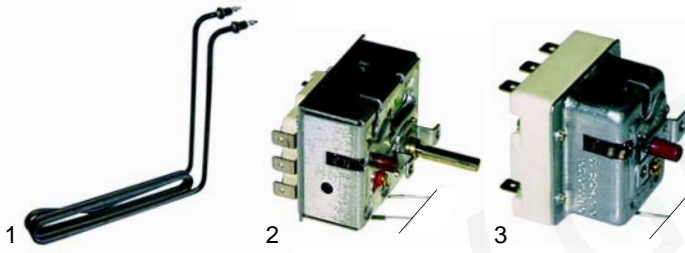

Universal parts

Item	Order	Description	Model	OEM
1	415566	2000W/230V		343104
2	390015	thermostat with limiter	MS0100E MS0101E	342213
3	375016	safety thermostat	MS0102E	342212