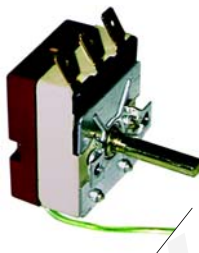

Spare parts suitable for: **UBERT**

Spare parts suitable for modular ranges