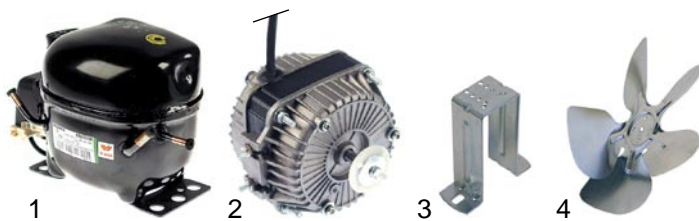

item	order no.	description	type	ref. no.
1	605003	compressor		3340450 3340440
2	601022	motor	RBB	
3	601077	junction		
4	601071	fan blade