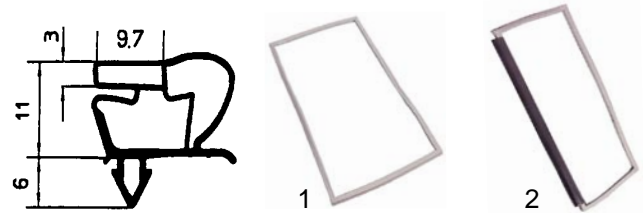

item	order no.	description	type	ref. no.
1	690753	sliding rail (pair)	RB_S/D	3310040
2	690948	bottle spacer		2252140

pos.	order no.	description	type	ref. no.
1	900526	door seal GN 1/1, 810x500mm		2320310
2	900527	gasket for drawer GN 1/3, 245x500mm	RBB_S/D	2320320
3	900528	gasket for drawer GN 1/2, 375x500mm		2320330

item	order no.	description	type	ref. no.
1	515053	over flow pipe	RB_S/D	3210110
2	515042	drain seating		2252140

item	order no.	description	type	ref. no.
1	900529	door seal right, 510x890mm		2311020
	900530	door seal right, 895x915mm		
2	900531	door seal with plastic stop left, 510x890mm	RBBA, RBBI	2321030
	900532	door seal with plastic stop left, 895x915mm		