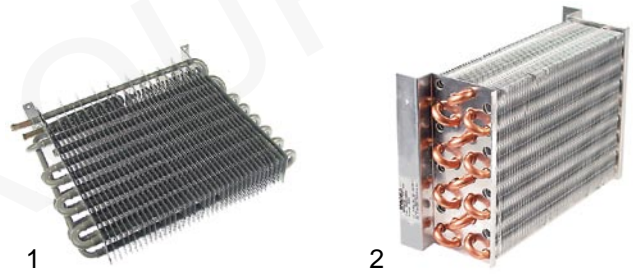

## A electrical components

Suitable for Art Serf

item	order no.	description	type	ref. no.
1	300125	switch	universal	3410060
2	379996	thermostat	RB_S/D	3520030
3	379160	sensor		

item	order no.	description	type	ref. no.
1	750152	evaporator	RB_S/D	2330220
2	750151	evaporator	RBBU	3340510

## mechanical components

item	order no.	description	type	ref. no.
1	601110	fan with transverse flow	RB_S/D, RBBA/U	3420010
2	390010	thermostat	RBB, U	3410050

item	order no.	description	type	ref. no.
1	690943	door hinge right, upper		2140340
2	690944	door hinge right, bottom	RB_S/D	2140360
3	690945	door hinge left, upper		2140350
4	690946	door hinge left, bottom		2140370

item	order no.	description	type	ref. no.
1	605003	compressor		3340450 3340440
2	601022	motor	RBB	
3	601077	junction		
4	601071	fan blade		

item	order no.	description	type	ref. no.
1	700549	drawer handle complete		3310020
2	690020	door handle lockable	RB_S/D	-
3	690019	door handle right		-
4	690021	handle rod 1m		-

item	order no.	description	type	ref. no.
1	515053	over flow pipe	RB_S/D	3210110
2	515042	drain seating		2252140

item	order no.	description	type	ref. no.
1	900529	door seal right, 510x890mm		2311020
	900530	door seal right, 895x915mm		
2	900531	door seal with plastic stop left, 510x890mm	RBBA, RBBI	2321030
	900532	door seal with plastic stop left, 895x915mm		