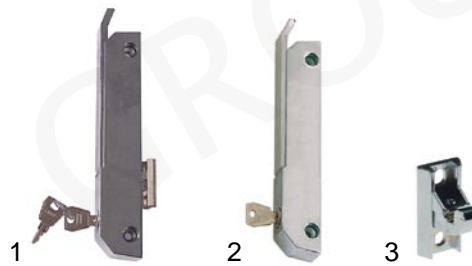

## mechanical components

item	order no.	description	type	ref. no.
1	601110	fan with transverse flow	RB_S/D, RBBA/U	3420010
2	390010	thermostat	RBB, U	3410050

item	order no.	description	type	ref. no.
1	690943	door hinge right, upper		2140340
2	690944	door hinge right, bottom	RB_S/D	2140360
3	690945	door hinge left, upper		2140350
4	690946	door hinge left, bottom		2140370

pos.	order no.	description	type	ref. no.
1	605100	aggregate complete	RBB_S/D	2330210

item	order no.	description	type	ref. no.
1	700548	door handle with door catch		3310010
2	690016	door handle	RB_S/D	
3	700082	door catch		

item	order no.	description	type	ref. no.
1	605003	compressor		3340450 3340440
2	601022	motor	RBB	
3	601077	junction		
4	601071	fan blade		

item	order no.	description	type	ref. no.
1	700549	drawer handle complete		3310020
2	690020	door handle lockable	RB_S/D	-
3	690019	door handle right		-
4	690021	handle rod 1m		-

item	order no.	description	type	ref. no.
1	515053	over flow pipe	RB_S/D	3210110
2	515042	drain seating		2252140

item	order no.	description	type	ref. no.
1	900529	door seal right, 510x890mm		2311020
	900530	door seal right, 895x915mm		
2	900531	door seal with plastic stop left, 510x890mm	RBBA, RBBI	2321030
	900532	door seal with plastic stop left, 895x915mm		