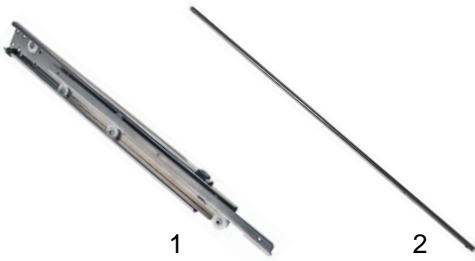

item	order no.	description	type	ref. no.
1	690753	sliding rail (pair)	RB_S/D	3310040
2	690948	bottle spacer		2252140