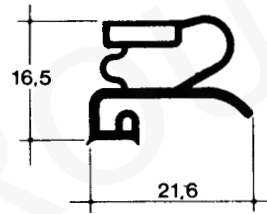

pos.	order no.	description	type	ref. no.
1	900526	door seal GN 1/1, 810x500mm		2320310
2	900527	gasket for drawer GN 1/3, 245x500mm	RBB_S/D	2320320
3	900528	gasket for drawer GN 1/2, 375x500mm		2320330