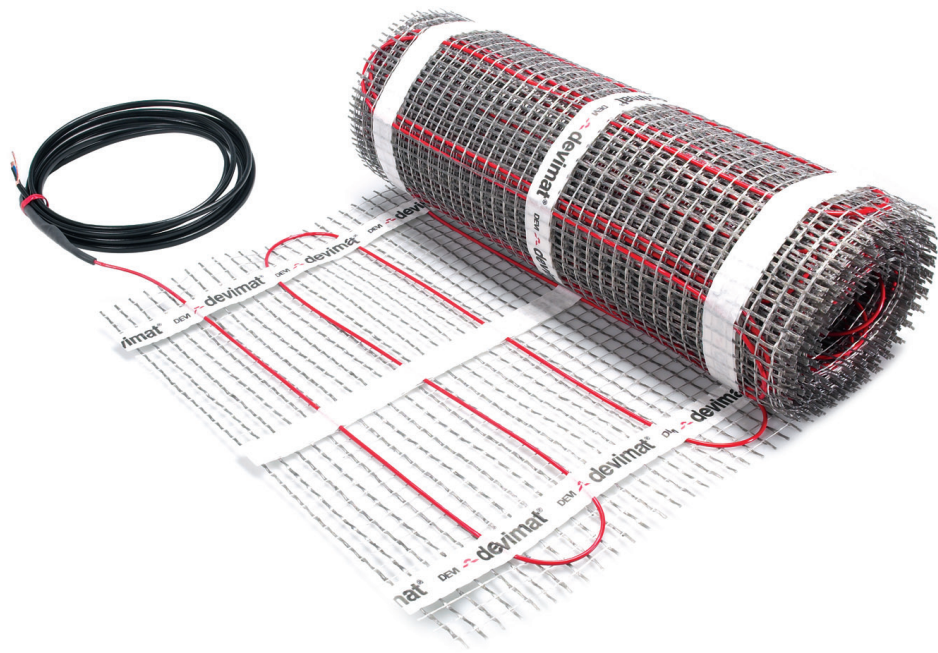

# Devimat™ DTVF-100/150

Twin conductor heating mat  
in ready made lengths

## Features:

- Selfadhesive
- Flexible, multiple lengths
- Thin, only 4 - 5.5 mm
- Both 100 and 150 Watt for maximum comfort
- Only one cold tail
- 10 year warranty

## Tecnical data - in general:

Cable construction .....	Twin conductor
Cable shape .....	Round
Diameter .....	4 - 5.5 mm
Cold tail .....	1 x 4 m
Deformation strength .....	Min 600N
Volt .....	230V
Conductor insulation .....	Teflon™
Filler sheath .....	PEX
Sheath .....	PVC