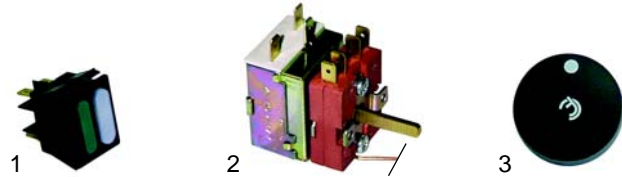

Item	Order	Description	Model	OEM
1	359164	signal lamp		63.7.0821
2	390139	thermostat	universal	63.7.0651
3	110569	knob		63.6.0265