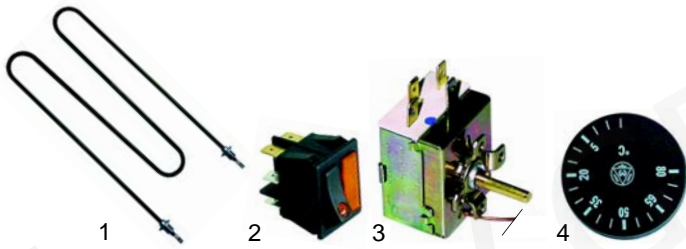

Small appliances and single devices

Vitrines

Item	Order	Description	Model	OEM
1	415699	400W/230V		63.7.1090
2	301077	switch + lamp (combination)	VEC510	63.7.0863
3	390006	thermostat	VEC520	63.7.0658
4	110559	knob		63.6.0262