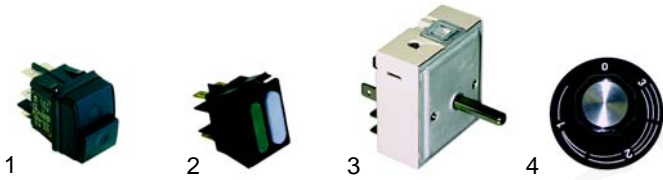

Item	Order	Description	Model	OEM
1	301086	switch		63.7.0860
2	359164	double signal lamp		63.7.0821
3	380015	energy regulator		63.7.0601
4	110075	knob		63.6.0280