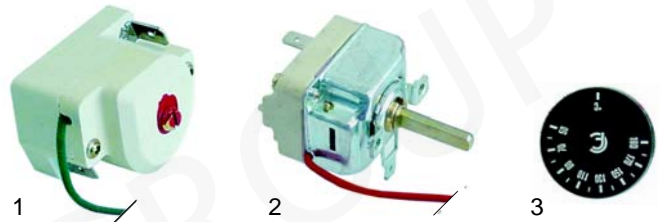

Item	Order	Description	Model	OEM
1	375263	safety thermostat		63.7.0632
2	375329	thermostat	FE_	63.7.0642
3	110567	knob		63.7.0263