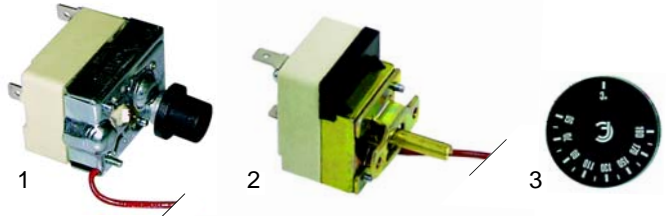

Item	Order	Description	Model	OEM
1	390028	safety thermostat		63.7.0630
2	390027	thermostat	universal	63.7.0640
3	110567	knob		63.7.0263