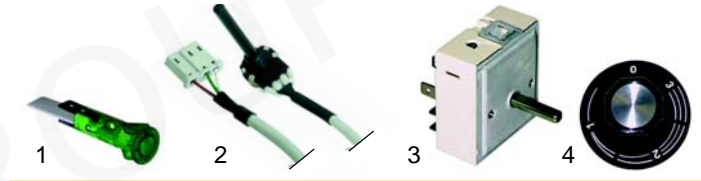

Item	Order	Description	Model	OEM
1	359139	signal lamp	TN30 Plus	63.7.0811
2	300138	potentiometer		63.7.0627
3	380015	energy regulator		63.7.0601
4	110075	knob		63.7.0280

Pizza ovens

Item	Order	Description	Model	OEM
1	416188	750W/230V		63.7.1088
2	359139	signal lamp	FP36	63.7.0811
3	359140	signal lamp	FP36R	63.7.0810
4	850014	firebrick	FP66R	