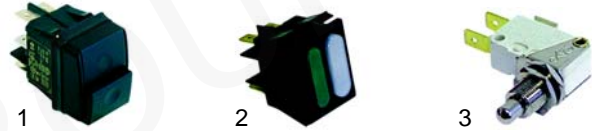

Item	Order	Description	Model	OEM
1	301061	switch	SEPC	63.7.0861
2	359157	signal lamp	SEP, SEPC,	63.7.0820
3	380015	energy regulator	SE1, SE2,	63.7.0601
4	110075	knob	SE1M, SE2M	63.7.0280

C

Suitable for CF

Small appliances and single devices

Vitrines

Item	Order	Description	Model	OEM
1	415699	400W/230V		63.7.1090
2	301077	switch + lamp (combination)	VEC510	63.7.0863
3	390006	thermostat	VEC520	63.7.0658
4	110559	knob		63.6.0262