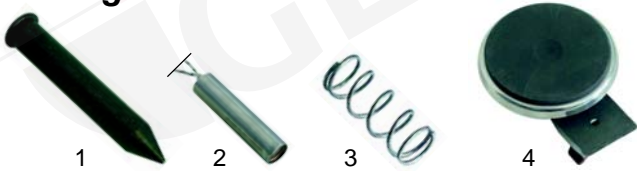

Hot dog-machines

Item	Order	Description	Model	OEM
1	693065	bread skewer	PT40	Punzone
2	416190	80W/230V	PT60	63.7.1040
3	700176	spring	HD20, HD40	63.3.0870
4	416191	80W/230V, cooker, Ø90mm	HD20, HD40	63.7.1030