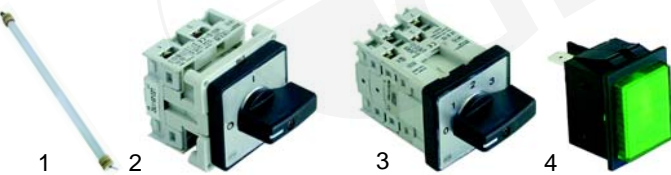

Conveyor belt toasters

Item	Order	Description	Model	OEM
1	416187	400W/115V	TN30, TN30 Plus	63.7.1096
2	345572	switch 20A		63.7.0850
3	345573	changer switch	TN30	63.7.0851
4	359157	signal lamp	TN30	63.7.0820