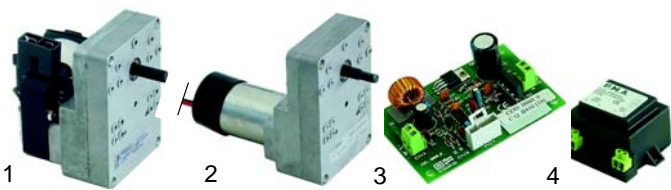

Item	Order	Description	Model	OEM
1	500495	motor	CW6/CW8	63.7.0751
2	693062	toothed wheel		63.3.1003
3	693063	chain	CW6	63.3.1100
3	693064	chain	CW8	63.3.1101

Item	Order	Description	Model	OEM
1	301030	rocker switch	T920, T930, T920C, T930C	63.7.0852
2	359156	signal lamp	T940, T960, T940C, T960C	63.7.0805
3	350044	timer 15'	T920, T930, T940, T960, T920C, T930C, T940C, T960C	63.7.0665
4	110568	knob		63.6.0295

Pos.	Order	Description	Model	OEM
1	690010	pliers	universal	63.3.3095

Conveyor belt toasters

Item	Order	Description	Model	OEM
1	416187	400W/115V	TN30, TN30 Plus	63.7.1096
2	345572	switch 20A		63.7.0850
3	345573	changer switch	TN30	63.7.0851
4	359157	signal lamp	TN30	63.7.0820

Item	Order	Description	Model	OEM
1	500495	motor 230V	TN30	63.7.0751
2	500496	motor 24V DC		63.7.0752
3	400579	p.c.b.	TN30 Plus	63.7.0630
4	400583	transformer		63.7.0701

C
Suitable for CF

Item	Order	Description	Model	OEM
1	301086	switch		63.7.0860
2	359164	double signal lamp		63.7.0821
3	380015	energy regulator		63.7.0601
4	110075	knob		63.6.0280