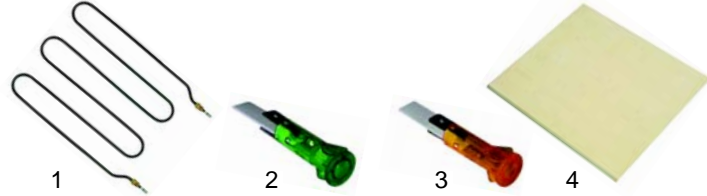

Pizza ovens

Item	Order	Description	Model	OEM
1	416188	750W/230V		63.7.1088
2	359139	signal lamp	FP36	63.7.0811
3	359140	signal lamp	FP36R	63.7.0810
4	850014	firebrick	FP66R