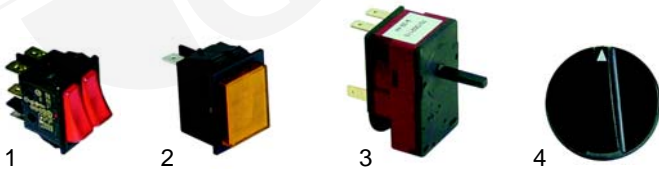

Item	Order	Description	Model	OEM
1	500495	motor	CW6/CW8	63.7.0751
2	693062	toothed wheel		63.3.1003
3	693063	chain	CW6	63.3.1100
3	693064	chain	CW8	63.3.1101

Item	Order	Description	Model	OEM
1	301030	rocker switch	T920, T930, T920C, T930C	63.7.0852
2	359156	signal lamp	T940, T960, T940C, T960C	63.7.0805
3	350044	timer 15'	T920, T930, T940, T960, T920C, T930C, T940C, T960C	63.7.0665
4	110568	knob		63.6.0295