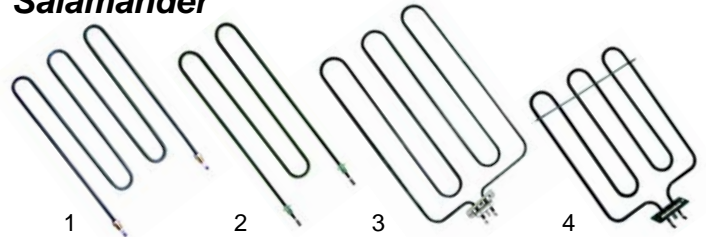

Salamander

Item	Order	Description	Model	OEM
1	415694	2000W/230 V	SEP, SEPC	63.7.1084
2	416199	1000W/230 V	SEPC	63.7.1083
3	415757	2400W/230 V	SE1, SE1M	63.7.1021
4	415723	1900W/230 V	SE2, SE2M	63.7.1022