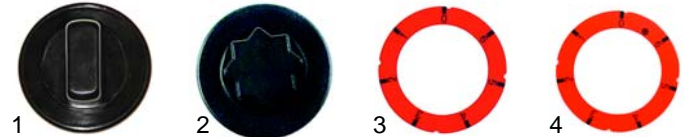

Item	Order	Description	Model	OEM
1	110078	knob		536013800
2	111726	knob		536019700
3	110584	symbol, 1-circuit		539018500
4	110589	symbol, 2-circuit		539018000