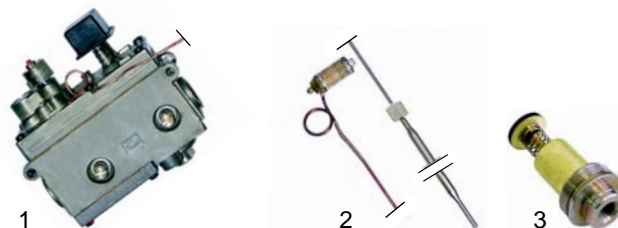

Item	Order	Description	Model	OEM
1	104198	burner	FG_	531013900
2	105419	jet rod	FMG_	531025600
3	104140	burner	FPG_, FMPG_	531006400
4	105420	aeration sleeve		544147400

Item	Order	Description	Model	OEM
1	390046	thermostat, 180°	FEC-4	537000600
2	550060	retainer	FE_	537001200
3	300091	switch	FEM_	537000400
4	359027	signal lamp, 230V	FPE_	537014100
5	359021	signal lamp, 230V	FMPE_	537014200