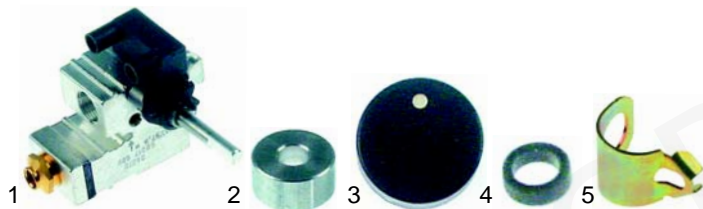

Item	Order	Description	Model	OEM
1	101825	gas tap	(from No 0303)	531034500
2	101826	micro trigger	PC61GF/62GF, CF10GF/A,	536021900
3	111724	knob	CF10G6F/A, CF_GEM/A,	536002501
4	101827	gasket	CFM_GEM/A, CF10GEM6/A,	536020100
5	101828	clamp	CFM10GEM6/A	533076900