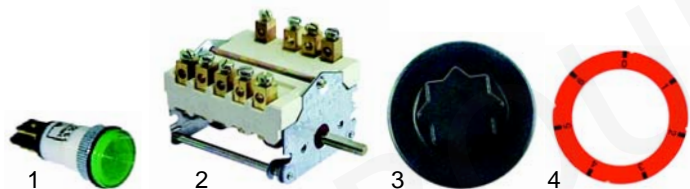

Item	Order	Description	Model	OEM
1	359027	signal lamp		537014100
2	300106	switch	series 90	537027700
3	111726	knob		536019700
4	110561	symbol		539018100