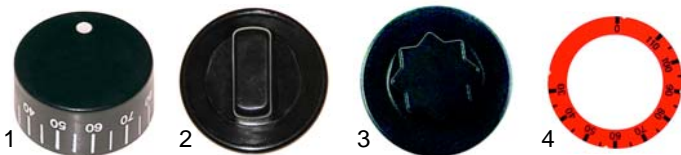

Item	Order	Description	Model	OEM
1	110321	knob	CP61EM,	536002200
			CP62ET	
2	110078	knob	CP4ET/6ET	536013800
3	111726	knob	CP74ET/78ET,	536019700
			CP94ET/98ET	
4	110566	symbol		539018600