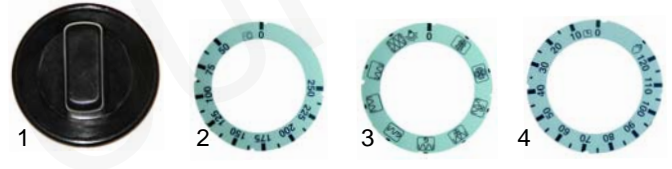

Item	Order	Description	Model	OEM
1	110078	knob		536013800
2	110644	symbol/thermostat	series 60, series 65	539023500
3	110645	symbol/switch		539023300
4	110646	symbol/timer		539023400