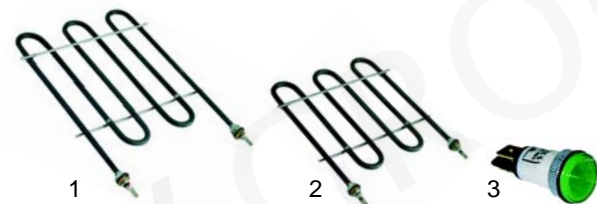

Salamander

Item	Order	Description	Model	OEM
1	416646	2000W/230V	SA-400, SA-600	537020600
2	416647	2000W/230V	SL-600	537020500
3	359027	signal lamp		537014100