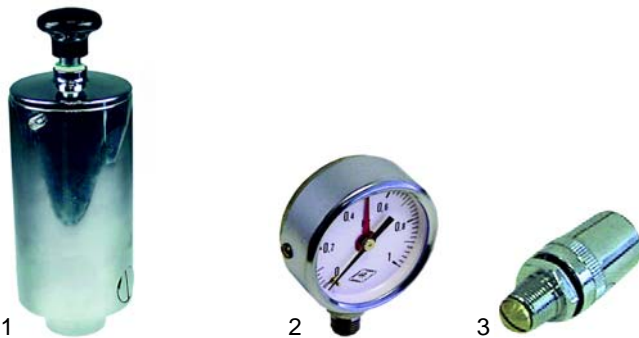

Item	Order	Description	Model	OEM
1	514276	safety valve		11032
2	541062	manometer	universal	10022
3	540825	pressure relief valve		14945