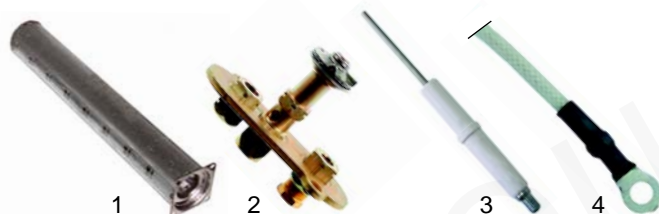

Bratt pans (gas) - boiling kettles

Item	Order	Description	Model	OEM
1	104142	burner		531013800
2	100056	pilot burner, 3FL		533011000
3	100701	electrode	BR-62G, BR6G	537003000
4	100166	ignition cable		547002700