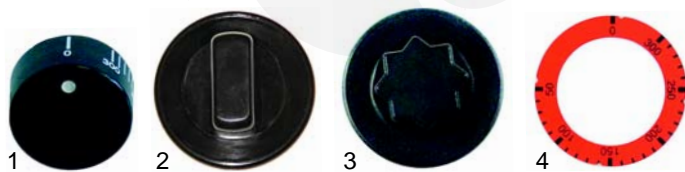

Item	Order	Description	Model	OEM
1	110667	knob	FT61ET/62ET/ 63EET/64ET	537002300
2	110078	knob	FT-4ET/6ET/8ET	536013800
3	111726	knob	FT_94E/98E	536019700
4	110588	symbol	FT74E/78E/712E	539018400