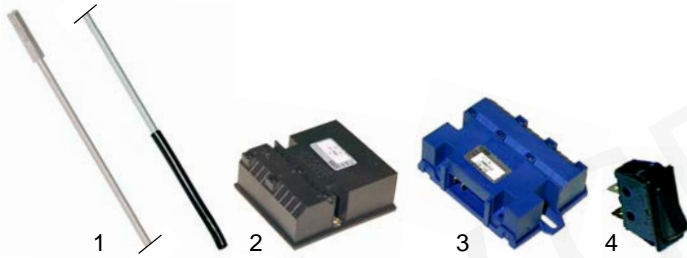

Item	Order	Description	Model	OEM
1	100037	ignition cable	PC74G, PC78G, PC712G,	547003400
2	101003	ignition unit, 4Fl.	TD-712G, CF4/8G, CF-	547006600
3	101004	ignition unit, 6Fl.	8GEM, CF-78G/GE, CF6-	547005600
4	301014	ignition switches	712G/GR/GC/GEV	537015600