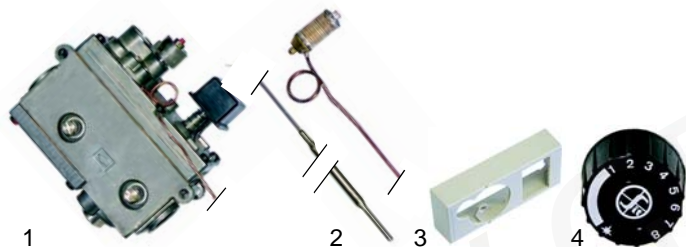

Fry tops (electric)

Item	Order	Description	Model	OEM
1	101132	Minisit controller, 340°		531002600
2	102102	sensor	series 60, FT_61G, FT_62G, FT_63G,	531014000
3	101137	cover	FT_64G	536000700
4	110068	knob		536000600