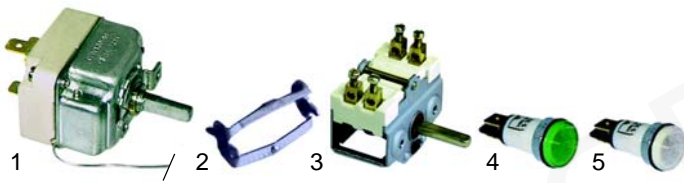

Pasta cookers (mechanical)

Item	Order	Description	Model	OEM
1	375231	thermostat, 90°, 1-pole		537001500
2	550060	retainer		537001200
3	300091	switch, 2-pole	CP61EM	537000400
4	359027	signal lamp		537014100
5	359021	signal lamp		537014200