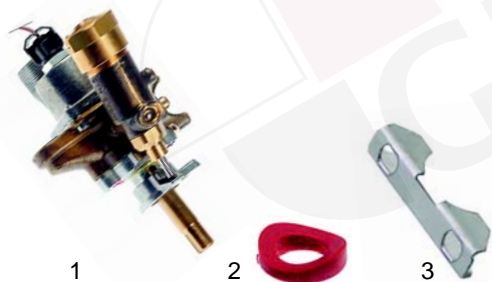

Item	Order	Description	Model	OEM
1	101679	gas thermostat		531024700 531031800
2	101376	gasket	series 65	536000801
3	101335	fixing strap		533018100