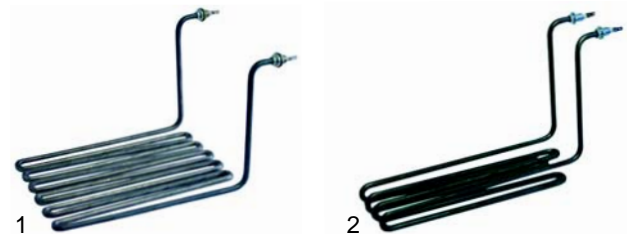

Fryers (electric)

Item	Order	Description	Model	OEM
1	416648	2500W/230V	FQ61EM/62EM, FQ4EM/6EM	537003300
2	415704	1800W/230V	FQ61ET/62ET, FP62ET, FP-6ET, FQ4ET/6ET	537003500