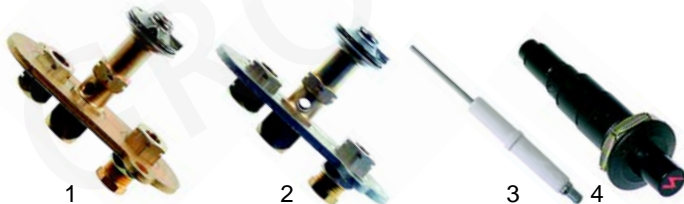

Item	Order	Description	Model	OEM
1	100056	pilot burner, 3FL	BM61GF/62GF, BM4G/6G/8G	533011000
2	100054	pilot burner, 2FL	BM74G/78G, BM94G/98G	533011500
3	100701	electrode	BM61GF/62GF,	537003000
4	100009	piezoelectric igniter	BM4G/6G/8G, BM74G/78G, BM94G/98G	537002800