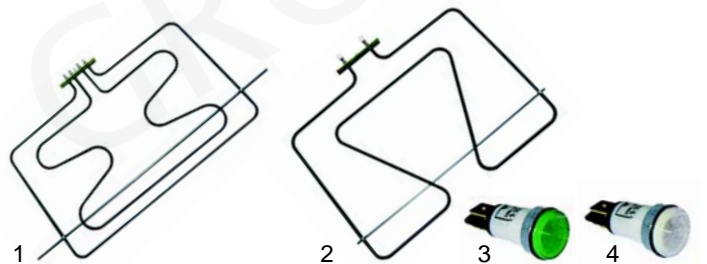

Item	Order	Description	Model	OEM
1	415774	3050W/230V (upper)		537006200
2	415775	1750W/230V (lower)	series 60	537006300
3	359027	signal lamp		537014100
4	359021	signal lamp		537014200