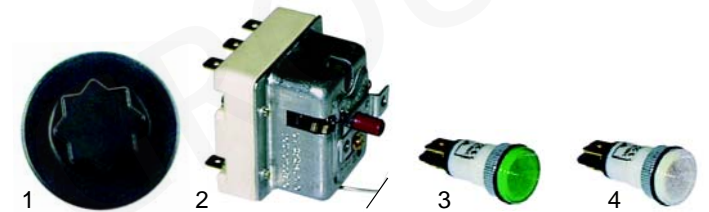

Item	Order	Description	Model	OEM
1	111726	knob	BRF74ET,	536019700
2	390181	safety thermostat	BRF78ET,	537012800
3	359027	signal lamp/green	BRF94ET,	537014100
4	359021	signal lamp/clear	BRF98ET	537014200