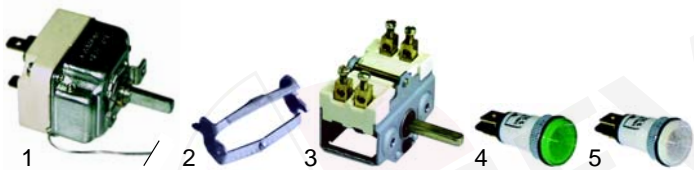

Item	Order	Description	Model	OEM
1	390046	thermostat, 1-pole		537014300 537000600
2	550060	retainer	FQ61EM/62EM, FQ-4EM/6EM,	537001200
3	300091	switch, 2-pole	F13-74ET, F2/13-74ET,	537000400
4	359027	signal lamp	F18-74ET/78ET,	537014100
5	359021	signal lamp	FP62ET	537014200