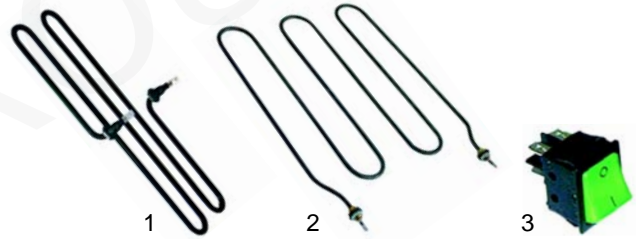

Item	Order	Description	Model	OEM
1	415700	1300W/230V	MP-62EM	537004800
2	416644	750W/230V	RV	537003200
3	301003	switch		537001700