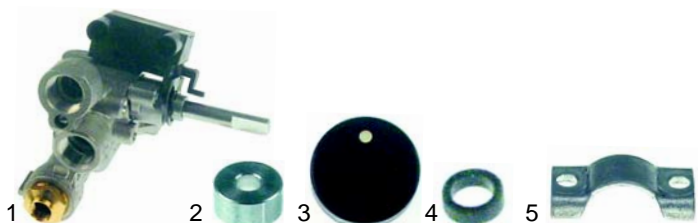

Item	Order	Description	Model	OEM
1	101829	gas tap	(from No 0303)	531034600
2	101826	micro trigger	PC61GF/62GF, CF10GF/A,	536021900
3	111819	knob	CF10G6F/A,	536020200
4	101827	gasket	CF_GEM/A,	536020100
5	101832	clamp	CFM_GEM/A, CF10GEM6/A, CFM10GEM6/A	533077000