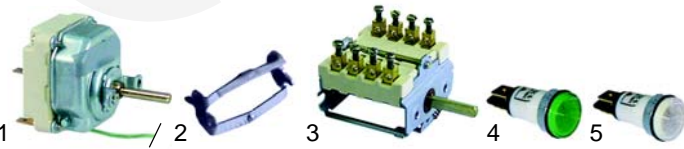

Item	Order	Description	Model	OEM
1	375411	thermostat, 90°, 3-pole		537000800
2	550060	retainer		537001200
3	300080	switch, 4-pole	CP61ET	537000200
4	359027	signal lamp		537014100
5	359021	signal lamp		537014200