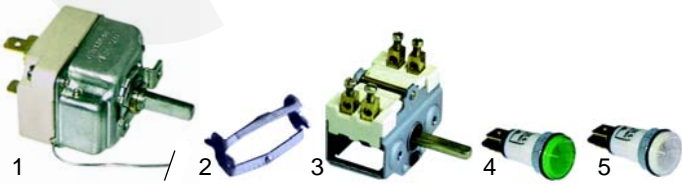

Item	Order	Description	Model	OEM
1	375231	thermostat, 90°, 1-pole		537001500
2	550060	retainer		537001200
3	300091	switch	BS61EM/62EM, BS4EM, BS74EM	537000400
4	359027	signal lamp		537014100
5	359021	signal lamp		537014200