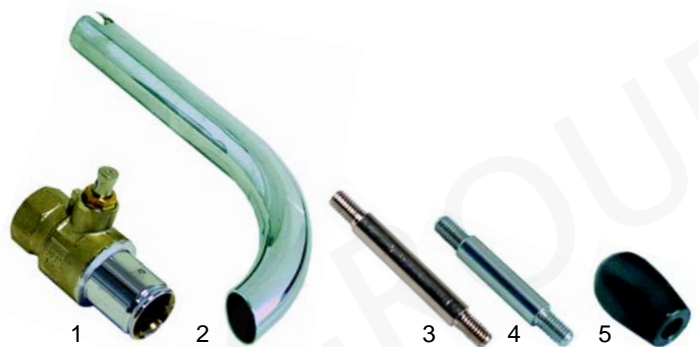

Item	Order	Description	Model	OEM
1	540259	drain tap	FQ61/62, FP62, FQ4/6, FP6	5331000100
2	514006	drain pipe		544120300
3	540755	lever	FQ61/62, FP60	533009600
4	540748	lever	FQ4/6, FP6	533027200
5	540749	handle	universal	536000300