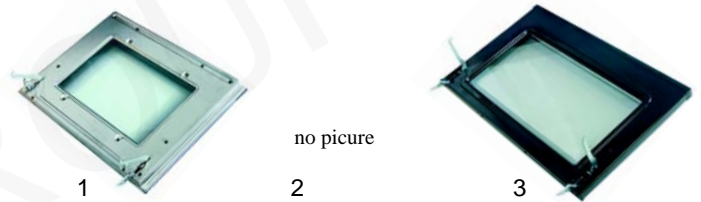

Item	Order	Description	Model	OEM
1	693071	door/complete	CF-62	531012500
2	693072	door/complete	CF_8, CF_10	531012700
3	693073	door/complete		531009600