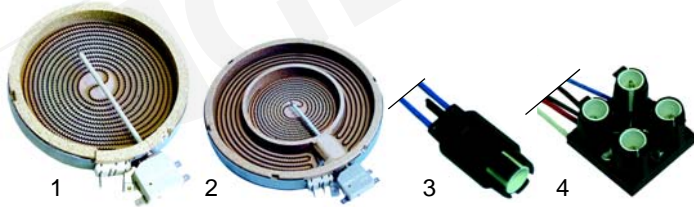

Item	Order	Description	Model	OEM
1	490116	1200W/230V	(from No 211) series 60	537014501
2	490114	2100W/230V		537015301
3	359327	residual temperature lamp		537013601
4	359326	residual temperature lamp, 4-compartment		537020001