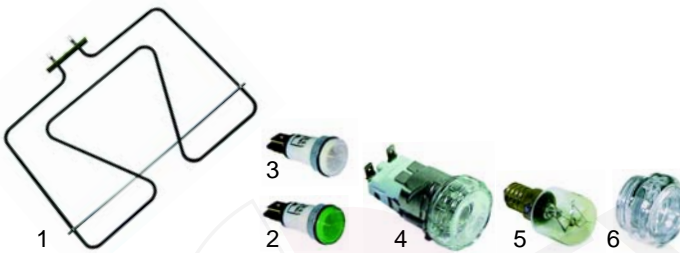

Item	Order	Description	Model	OEM
1	415775	1700W/230V (lower)		537006300
2	359027	signal lamp		537014100
3	359021	signal lamp	series 60, series 65	537014200
4	359718	bulb + housing		537007900
5	359610	lamp, 15W		537005400
6	359709	lens nipple		-