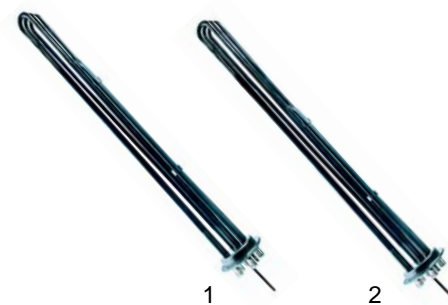

Boiling pans (electric)

Item	Order	Description	Model	OEM
1	418040	6000 W/240 V	PI100-98ET, PIA100-98ET,	10062
2	418041	8000 W/240 V	PI150-98ET, PIA150-98ET	16600