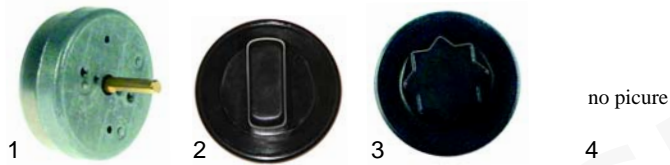

Item	Order	Description	Model	OEM
1	350075	time clock	series 70/90	531024800
2	110078	knob	series 70	536013800
3	111726	knob	series 90	536019700
4	111728	symbol	series 70/90	539023600