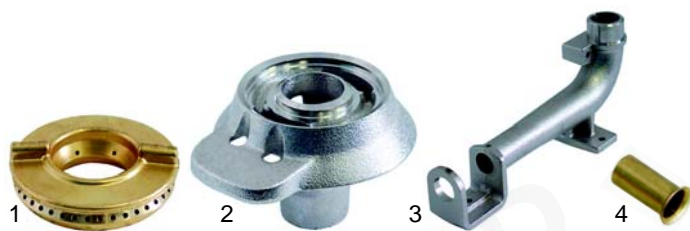

Item	Order	Description	Model	OEM
1	105413	burner cover		532001700
2	105414	burner base	PC_G, CF_GEM, TP2-712G, CF4-78G/GE,	532001500
3	105415	Venturi	CF6-712G/GV/GE/GEV	532001300
4	105043	aeration sleeve		533053000