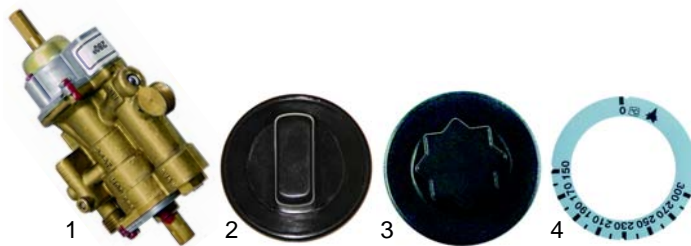

Item	Order	Description	Model	OEM
1	101172	gas thermostat, PEL25ST	series 70/90 (2/1), 531031600 series 70/90 (3/1) 531033800 531033400 531033900	
2	110081	knob		536017000
3	111725	knob	series 70	536019800
4	110600	symbol		539008100