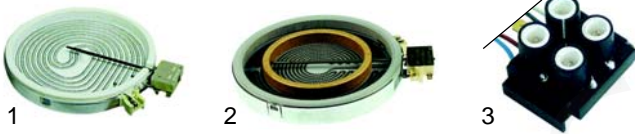

Ceramic hobs

Item	Order	Description	Model	OEM
1	490024	1200W/230V	series 60	537014500
2	490119	1700W/230V		537014600
3	359269	residual temperature lamp, 4-compartment		537020000