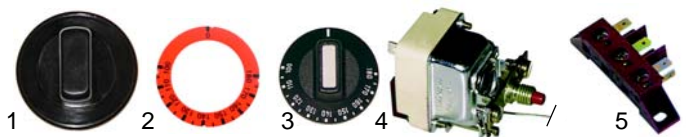

Item	Order	Description	Model	OEM
1	110078	knob	FE_, FEM_	536013800
2	110585	symbol ring	FME, FPE_	539016400
3	110242	knob	FEC-4	531000300
4	375233	safety thermostat	FEM-6,	537001300
5	550278	connector block	FEM-2/6	537007600