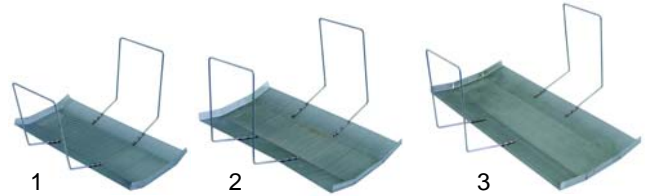

Item	Order	Description	Model	OEM
1	970274	batter filter	FEM_ FE-8	531006100
2	970275	batter filter	FE-10, FME-10	531006200
3	970276	batter filter	FME-15	531006300