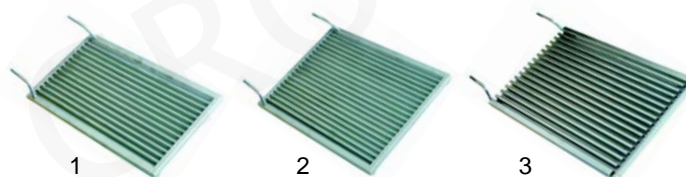

Item	Order	Description	Model	OEM
1	211016	shelf	CW61ET/62ET, CW6ET	541057300
2	211017	shelf	CW4ET	541065100
3	211018	shelf	CW74ET/78ET	541108700