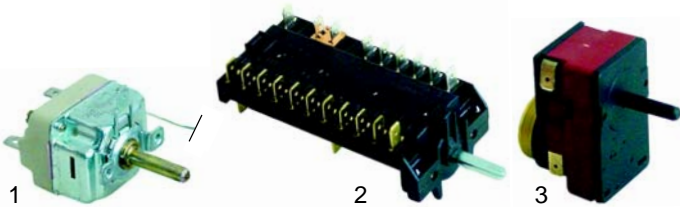

Item	Order	Description	Model	OEM
1	375314	thermostat, twin sensor		537019100
2	300135	switch	series 60, series 65	537019200
3	350061	timer		537019300