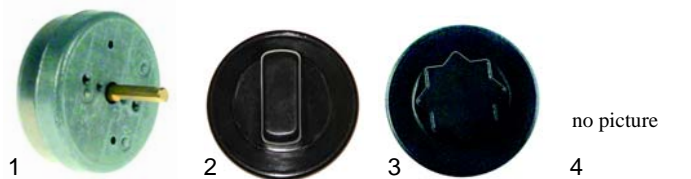

Item	Order	Description	Model	OEM
1	350075	time clock		531024800
2	110078	knob		536013800
3	111726	knob	series 70, series 90	536019700
4	111728	symbol		539023600