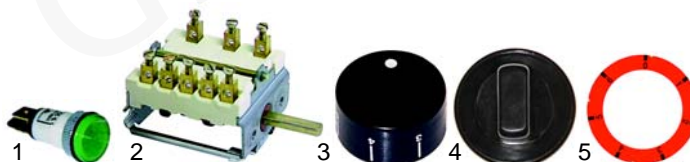

Item	Order	Description	Model	OEM
1	359027	signal lamp		537014100
2	300025	switch	series 60, series 65, series 70	537000300
3	110320	knob		536002100
4	110078	knob	series 60	536013800
5	110561	symbol	series 65, series 70	539018100