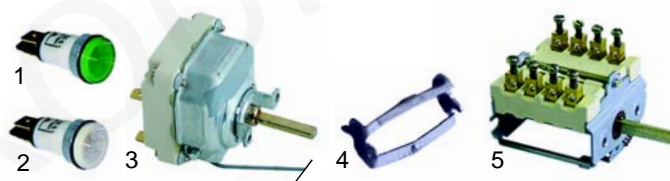

Chargrills

Item	Order	Description	Model	OEM
1	415770	2000W/230V	CW61ET/62ET, CW4ET/6ET	537010700
2	416520	2000W/230V	CW74ET/78ET	537022000
3	418070	2600W/230V	CW94ET/98ET	537029801

Item	Order	Description	Model	OEM
1	359027	signal lamp		537014100
2	359021	signal lamp		537014200
3	375412	thermostat, 3-pole	CW61ET/62ET, CW4ET/6ET,	537000900
4	550060	retainer	CW74ET/78ET,	537001200
5	300080	switch	CW94ET/98ET	537000200