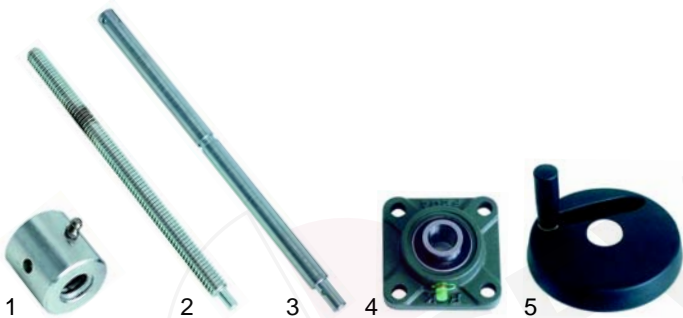

Item	Order	Description	Model	OEM
1	693109	nut		SC022-00
2	693110	threaded rod		SMB0128-00
3	693111	extension	BR50-78G, BR50-78ET	SMB0130-00
4	693112	bearing/complete		20400012
5	693113	hand wheel		SMB0136-00