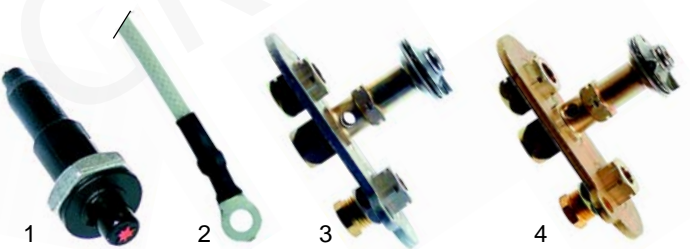

Item	Order	Description	Model	OEM
1	100013	piezoelectric igniter	CW61G/62G,	537008500
2	100166	ignition cable	CW4G/6G, CW74G/78G	547002700
3	100054	pilot burner, 2FL	CW61G/62G, CW4G/6G	533011500
4	100056	pilot burner, 3FL	CW74G/78G, EW94G/98G	533011000