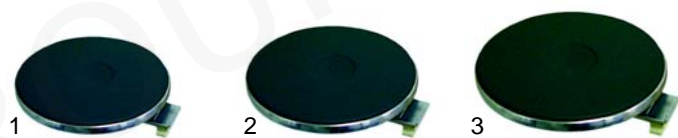

Open tops (electric)

Item	Order	Description	Model	OEM
1	490010	1000W/230V (145)		537002100
2	490014	1500W/230V (180)	60 series, 65 series	537002200
3	490018	2000W/230V (220)		537002300