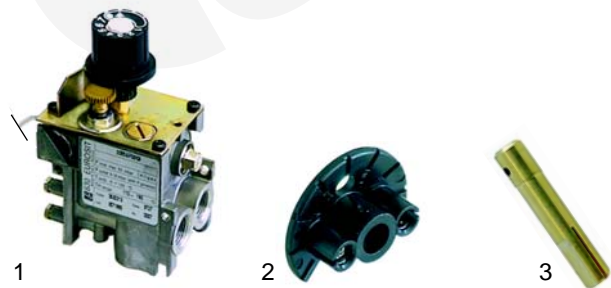

Item	Order	Description	Model	OEM
1	101125	Eurosit controller, 340°		531025300
2	101392	adapter	series 65/70, FT4G, FT_6G, FT_8G,	536017200
3	100924	axis	FT_74G, FT_78G, FT_712G	533052600