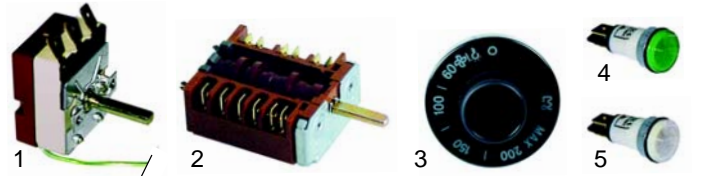

Item	Order	Description	Model	OEM
1	375011	thermostat		537006100
2	300141	switch		537009600
3	110643	knob	CF-GL (until no. 0309)	536006600
4	359027	signal lamp		537014100
5	359021	signal lamp		537014200