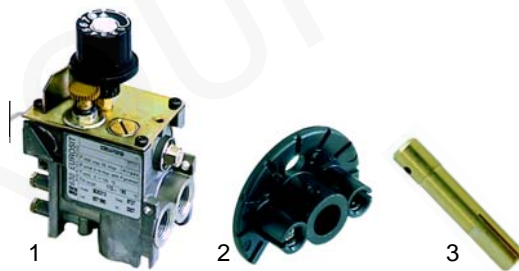

Item	Order	Description	Model	OEM
1	101413	Eurosit controller	BM4G, BM6G,	531025100
2	101392	adapter	BM8G, BM74G,	536017200
3	100924	axis	BM78G	533052600