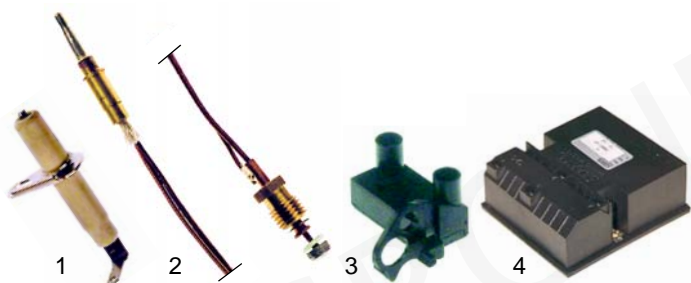

Item	Order	Description	Model	OEM
1	102326	electrode	(from No 0303)	537021700
2	102260	thermocouple	PC61GF/62GF, CF10GF/A,	533077100
3	101038	ignition switches	CF10G6F/A, CF_GEM/A,	537023600
4	101003	ignition unit	CFM_GEM/A, CF10GEM6/	537006600
			A, CFM10GEM6/A