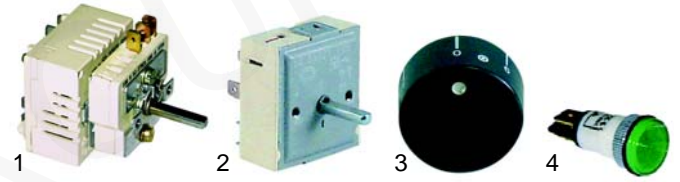

Item	Order	Description	Model	OEM
1	380016	energy regulator, 2-circuit	series 65	537013400
2	380027	energy regulator, 2-circuit	series 70/90	537021500
3	110583	knob, 2-circuit		536013500
4	359027	signal lamp	universal	537014100