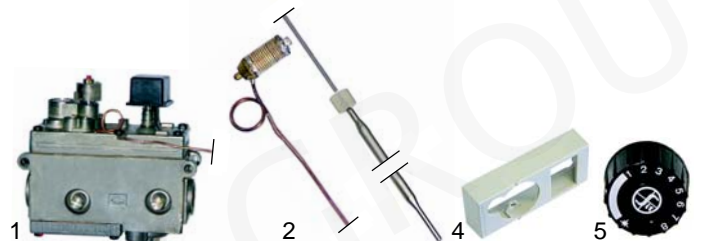

Item	Order	Description	Model	OEM
1	101131	Minisit controller, 190°C		531002700
2	102103	sensor	FQ61GF/62GF, FP62G	531014100
3	101137	cover		536000700
4	110068	knob		536000600

Suitable for Lotus