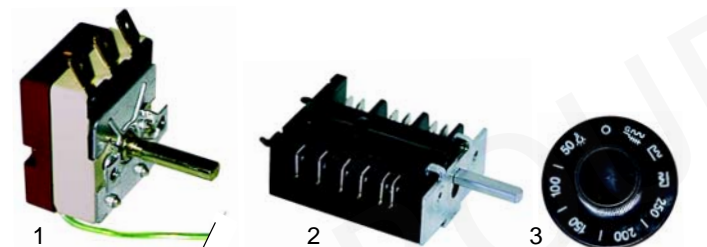

Item	Order	Description	Model	OEM
1	375011	thermostat		537006100
2	300119	switch	series 60	537005700
3	110338	knob		536002800