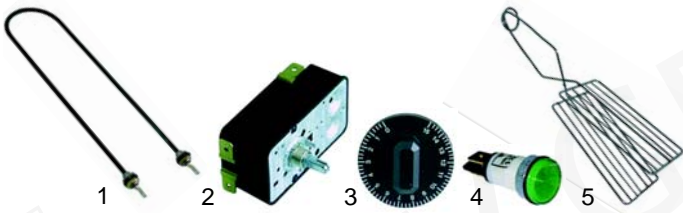

Toasters

Item	Order	Description	Model	OEM
1	416643	850W/230V		537004500
2	350013	timer, 15min		537001100
3	110743	knob, 15min	TS-3	536002000
4	359027	signal lamp	TS-6	537014100
5	690010	pliers		531004500