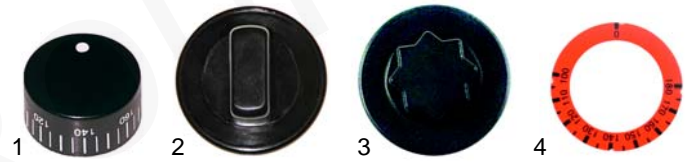

Item	Order	Description	Model	OEM
1	110322	knob	FQ61EM/ET, FQ62EM/ET	536002400
2	110078	knob	FQ4_/FQ6_	536013800
3	111726	knob	F_74/78ET, F_94/98ET	536019700
4	110585	symbol		539016400