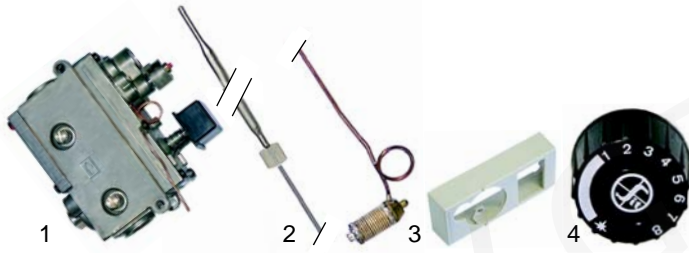

Item	Order	Description	Model	OEM
1	101689	Minisit controller, 110°		531001900
2	102100	sensor	CP62G	531014200
3	101137	cover		536000700
4	110068	knob		536000600

Item	Order	Description	Model	OEM
1	100056	pilot burner, 3FL	CP62G, CP-6G	533011000
2	100054	pilot burner, 2FL	CPM62G, CPM-6G, CP74G/78G/94G/98G	530011500
3	100009	piezoelectric igniter	CP62G, CP-6G + CPM62G, CPM-6G,	537002800
4	100701	electrode	CP74G/78G/94G/98G	537003000