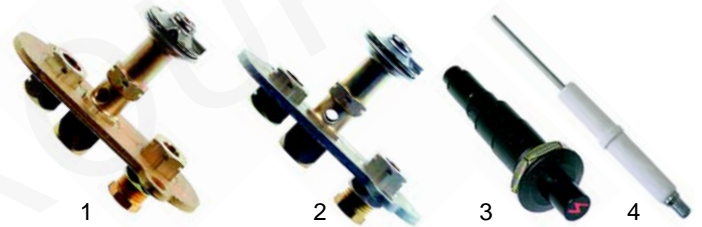

Item	Order	Description	Model	OEM
1	101689	Minisit controller, 110°		531001900
2	102100	sensor	CP62G	531014200
3	101137	cover		536000700
4	110068	knob		536000600

Item	Order	Description	Model	OEM
1	100056	pilot burner, 3FL	CP62G, CP-6G	533011000
2	100054	pilot burner, 2FL	CPM62G, CPM-6G, CP74G/78G/94G/98G	530011500
3	100009	piezoelectric igniter	CP62G, CP-6G + CPM62G, CPM-6G,	537002800
4	100701	electrode	CP74G/78G/94G/98G	537003000