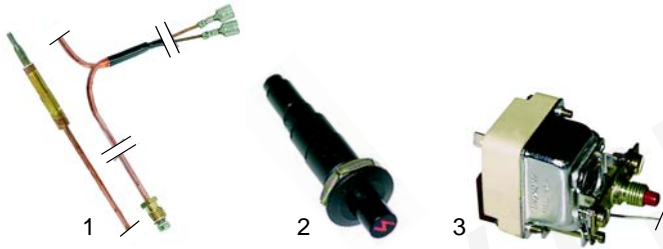

Item	Order	Description	Model	OEM
1	102115	thermocouple	FG_	533067200
2	100009	piezoelectric igniter	FMG_	537022800
3	390061	safety thermostat	FPG_	537010000