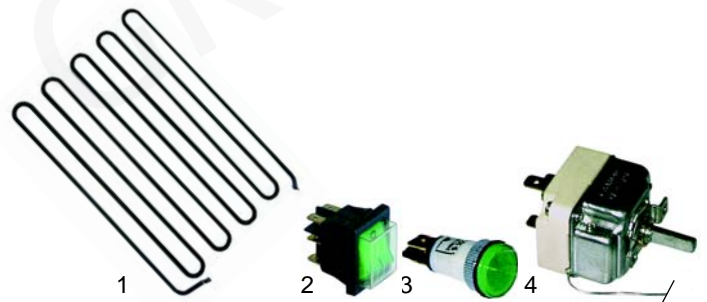

Hot plates

Item	Order	Description	Model	OEM
1	415702	2653W/230V		537004100
2	345982	switch, 2-pole		537001700
3	359027	signal lamp	WP	537014100
4	390046	thermostat		537000600