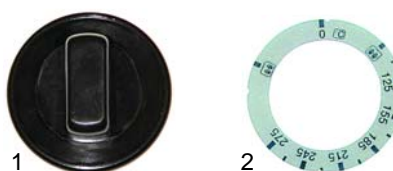

Item	Order	Description	Model	OEM
1	110081	knob	series 60 (from no 0310), series 65 (from no 0309)	536017100
2	111727	symbol		539023201