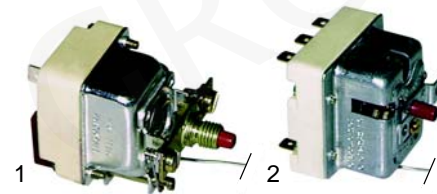

Item	Order	Description	Model	OEM
1	375233	safety thermostat, 1-pole	FQ_EM	537001300
2	375016	safety thermostat, 3-pole	FQ-ET, F13-ET, FP-ET, F18-ET	537001400