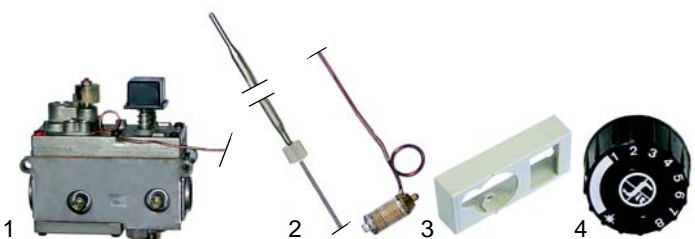

Item	Order	Description	Model	OEM
1	101130	Minisit controller, 90°		531002800
2	102100	sensor	BM61GF, BM626F	531014200
3	101137	cover plate		536000700
4	110068	knob		536000600