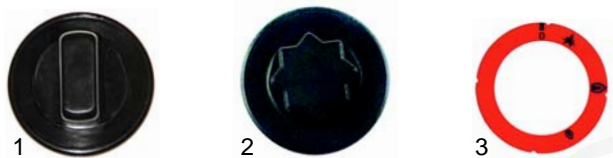

Item	Order	Description	Model	OEM
1	110081	knob		536017100
2	111725	knob		536019800
3	110579	symbol		539022600