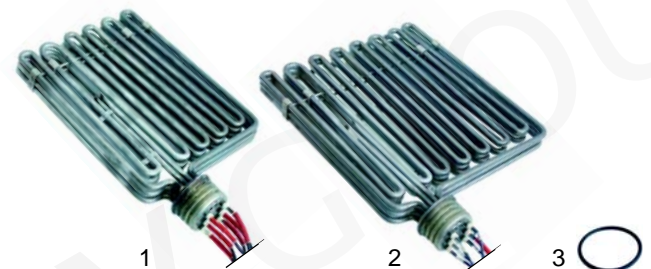

Item	Order	Description	Model	OEM
1	416525	9750W	F13_ (from N. 0210_)	537021301
2	416527	13500W/3 phases 230V	F18_ (from N. 0210_)	537021401
3	550494	gasket		536009800