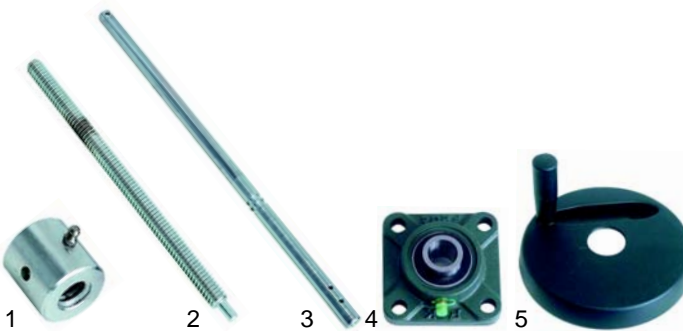

Item	Order	Description	Model	OEM
1	693109	nut		SC0022-00
2	693110	threaded rod		SMB0128-00
3	693114	extension	BR80-98G, BR80-98ET	SMB0630-00
4	693112	bearing/complete		20400012
5	693115	hand wheel		SMB0636-00