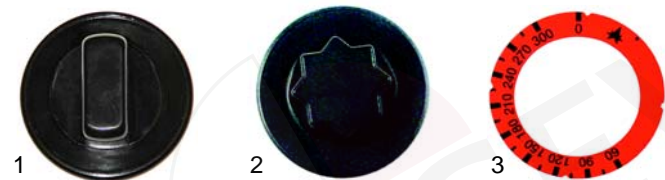

Item	Order	Description	Model	OEM
1	110081	knob	series 65/70	536017100
2	111725	knob	series 90	536019800
3	110648	symbol		539022900