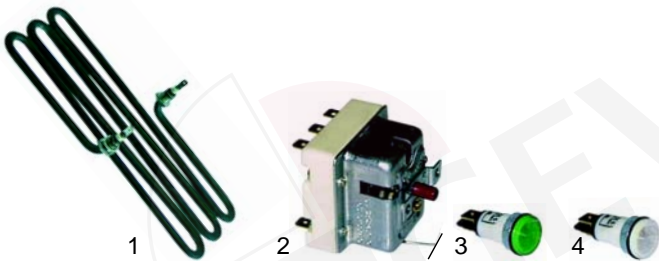

Bratt pans/boiling kettles (electrical)

Item	Order	Description	Model	OEM
1	415771	2000 W/230 V		537015100
2	390181	safety thermostat	BR62ET, BR6ET	537012800
3	359027	signal lamp		537014100
4	359021	signal lamp		537014200

no picture
1

no picture
2

Item	Order	Description	Model	OEM
1	105782	burner	BRF94G	531044600
2	105783	burner	BRF98G	531044700