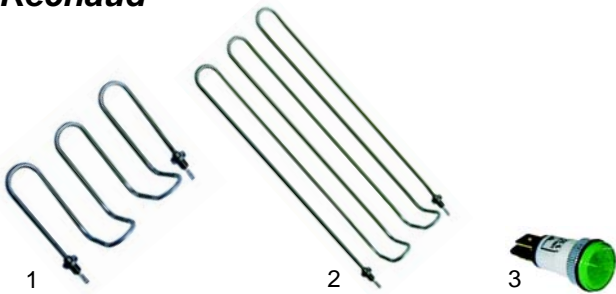

Rechaud

Item	Order	Description	Model	OEM
1	415707	700W/230V	SP-5	537004600
2	415708	1400W/230V	SP-10	537004700
3	359027	signal lamp	SP-5/10	537014100