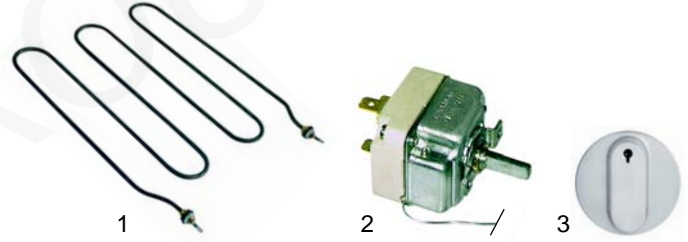

Pizza ovens

Item	Order	Description	Model	OEM
1	416644	750W/230V		537003200
2	375232	thermostat, 1-pole	TS-1	537001600
3	110090	knob		536003000