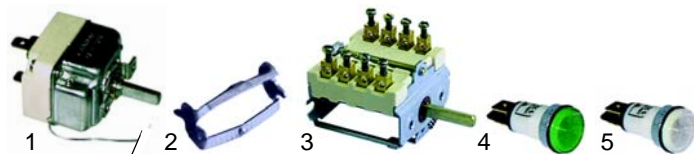

Fryers (mechanical)

Item	Order	Description	Model	OEM
1	390046	thermostat, 1-pole		537000600 537014300
2	550060	retainer	FQ61ET/62ET, FP62ETL, FP6ET,	537001200
3	300080	switch	F_74ET/78ET,	537000200
4	359027	signal lamp	F_94ET/98ET	537014100
5	359021	signal lamp		537014200