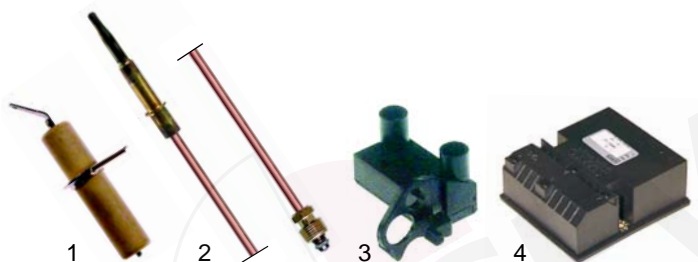

Item	Order	Description	Model	OEM
1	102327	electrode	(from No 0303)	537021800
2	102261	thermocouple	PC61GF/62GF, CF10GF/A, CF10G6F/A,	533077200
3	101038	ignition switches	CF_GEM/A, CFM_GEM/A,	537023600
4	101003	ignition unit	CF10GEM6/A, CFM10GEM6/A	537006600