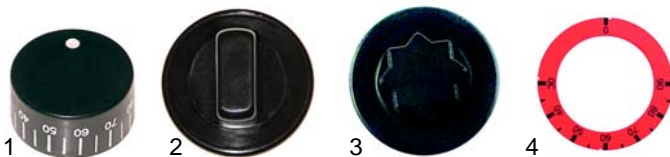

Item	Order	Description	Model	OEM
1	110321	knob	BM61EM/62EM/62ET	536002200
2	110078	knob	BM4EM/6EM/8EM/10EM, BM74EM/78EM	536013800
3	111726	knob		536019700
4	110586	symbol		539018200