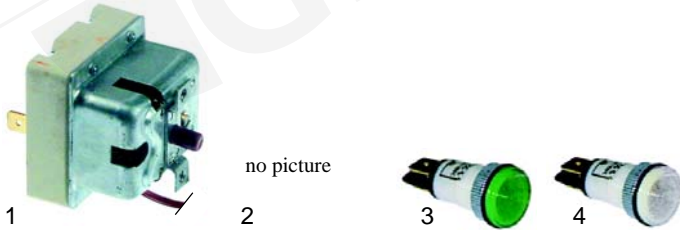

Item	Order	Description	Model	OEM
1	375622	safety thermostat		10064
2	541346	pressure switch	PI100/150-98ET,	16994
3	359027	signal lamp	PIA100/150-98ET	537014100
4	359021	signal lamp		537014200