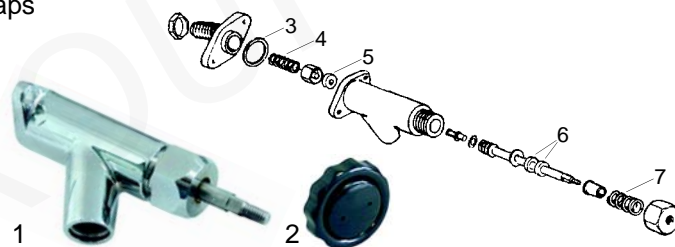

Taps

Item	Order	Description	Model
1	528491	Tap/complete, (steam/water)	E 61
2	111028	Knob