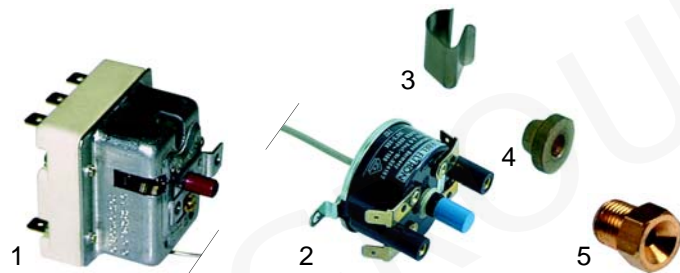

Thermostats

Item	Order	Description	OEM
1	390166	Safety thermostat, 3 poles	3231-133006
2	390154	Stiebel-safety thermostat	
3	550006	Clamp spring	
4	550350	Special-cone (Stiebel)	
5	550351	Pipe upper nut (Stiebel)