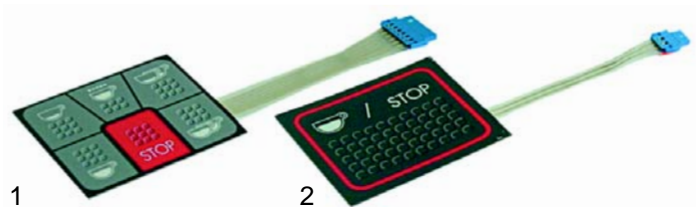

Item	Order	Description	Model	OEM
1	400674	Key push button	E 97 A Express	3301-134529
2	400675	Key push button	E 97S Special	3301-134530