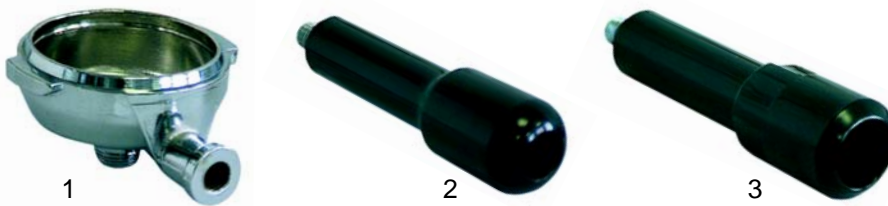

Item	Order	Description
1	529041	Filter holder, M12
2	529045	Handle/black, M12
3	529052	Filter holder, E 98

Item	Order	Description
3	529044	Handle/brown, M12