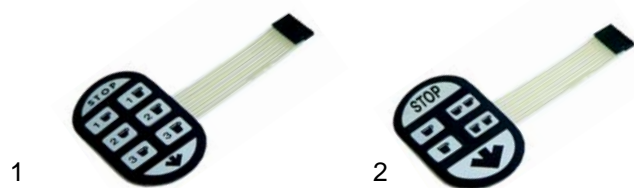

Key push buttons

Item	Order	Description	Model	OEM
1	400080	Key push button	Express	
2	400081	Key push button	Compact	3761-131514