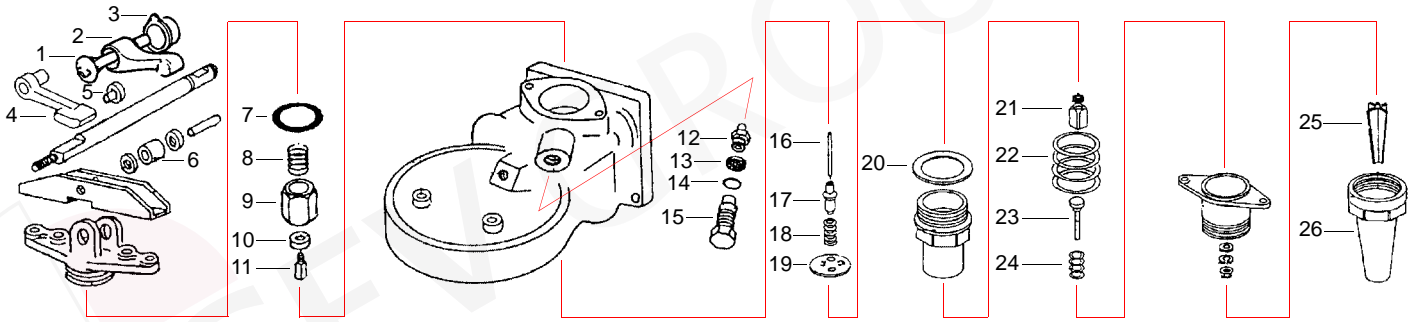

Group No-Stop, Compact

F

Suitable for Faema

Item	Order	Description	Item	Order	Description	Item	Order	Description
1	528572	Cap	10	528558	Gasket, 13 x 4 x 4mm	19	528587	Spring guide
2	528573	Lever handle	11	528581	Valve guide	20	528588	Gasket (teflon)
3	528574	Lever	12	528582	Jet	21	528589	Valve
4	528575	Lever	13	528562	Filter	22	528590	Spring
5	528576	Stopper	14	528583	O-ring	23	528591	Thrust shaft
6	528577	Bearing	15	528584	Screw	24	528592	Spring
7	528578	O-ring	16	528585	Shaft	25	528593	Perlator
8	528579	Spring	17	528586	Valve, infusion	26	528594	Funnel
9	528580	Solenoid square base	18	528566	Spring