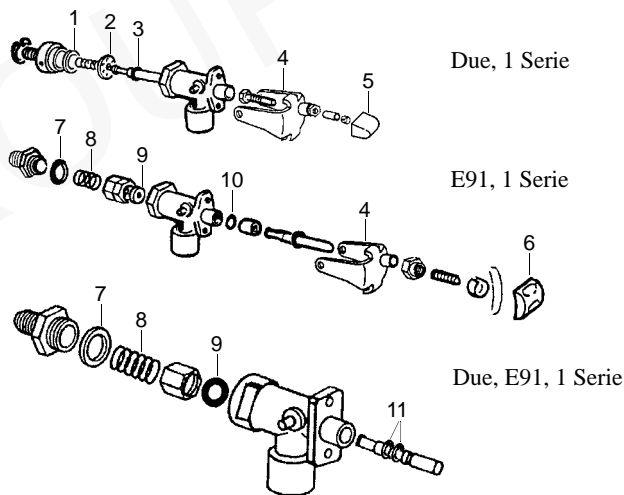

## Delivery pipes

Item	Order	Description
1	529506	Steam pipe (No-Stop, Compact, Prestige, Express, Special)
1	529549	Steam pipe /stainless steel (No-Stop, Compact, Prestige, Express, Special)
2	529568	Water pipe (No-Stop, Prestige, Express)
3	529505	Steam pipe/right (Star, Tronic)
3	529504	Steam pipe/left (Star, Tronic)
4	528504	O-ring
5	529701	Spring
6	529703	Washer
7	529702	Circlip ring

## Taps

E91, Due

Item	Order	Description	Model	OEM
1	529502	Tap/cpl., new	Due, E91	2221-134646