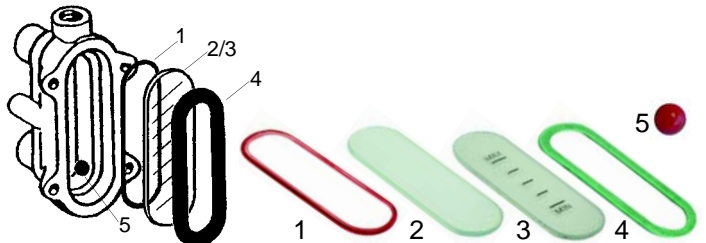

Level glass

Item	Order	Description
1	529362	O-ring
2	529366	Glass (E91, E97, Due, Tronic)
3	529365	Glass (Compact)
4	529363	Gasket
5	529355	Plastic ball