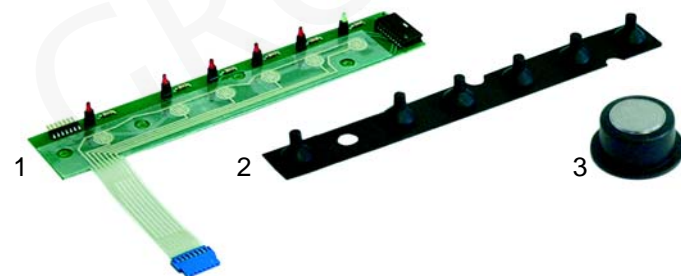

Item	Order	Description	Model	OEM
1	400300	Key push button/left	E91 A	3301-132570
2	400303	Cover/left	E91 A	4831-132300
3	400582	Push button/grey	E91 A	3533-133931