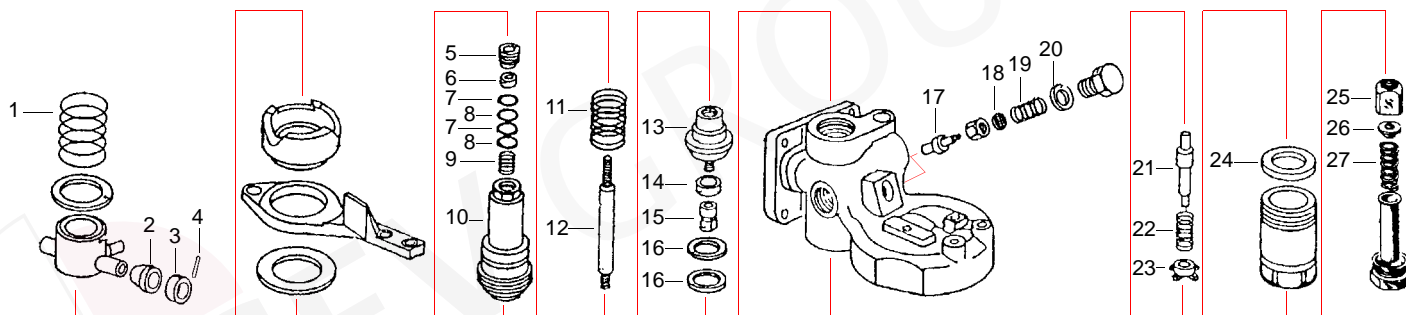

Group E64, E66, P4, P6

no picture!

Item	Order	Description	Item	Order	Description	Item	Order	Description
1	528544	Spring	10	528554	Connector	19	528563	Spring
2	528545	Bush	11	528555	Spring	20	528564	Gasket (teflon)
3	528546	Adjust ring	12	528556	Shaft	21	528565	Shaft
4	528547	Pivot	13	528557	Bush	22	528566	Spring
5	528548	Press Bush	14	528558	Gasket, 13 x 4 x 4mm	23	528567	Valve guide
6	528549	Bush	15	528559	Screw	24	528568	Cu-gasket
7	528550	Washer	16	528560	Cu-gasket	25	528569	Solenoid square base
8	528551	O-ring	17	528561	Jet	26	528570	Spring guide
9	528552	Spring	18	528562	Filter	27	528571	Spring
10	528553	Commutator/cpl. (pict. 5 - 16)