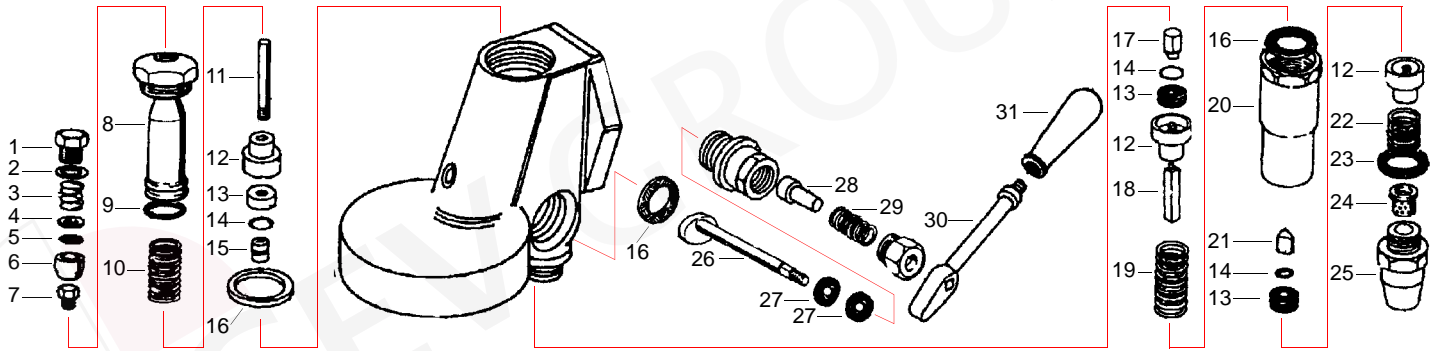

Group E61

F

Suitable for Faema

Item	Order	Description	Item	Order	Description	Item	Order	Description
1	528519	End cap	12	528528	Bush	22	528475	Spring
2	528520	Cu-gasket	13	528494	Gasket, 13 x 4 x 4mm	23	528508	Cu-gasket
3	528521	Spring	14	528529	Washer	24	528537	Perlator
4	528522	Washer	15	528530	Hat nut, 11 mm	25	528538	Drain end part
5	528326	Filter	16	528524	Gasket (teflon)	26	528539	Shaft, eccentric
6	528321	Bush	17	528531	Hat nut, 12mm	27	528495	Gasket
7	528486	Jet	18	528532	Srew/long, infusion	28	528541	Bush
8	528523	Trumpet	19	528533	Spring	29	528542	Spring
9	528525	O-ring	20	528534	Connector	30	528543	Lever
10	528526	Spring	21	528535	Hat nut	31	111056	Handle
11	528527	Shaft