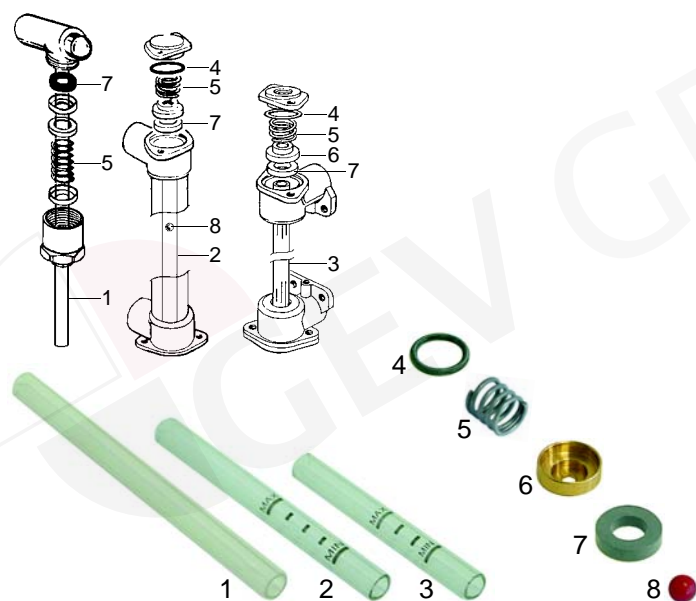

Level glass

Item	Order	Description
1	529352	Level glass, 12 x 175 mm (E61)
2	529351	Level glass, 12 x 135 mm (E61 - E64)
2	529350	Level glass, 12 x 130 mm (P4 - P6, No-Stop)
3	529353	Level glass, 12 x 107 mm, (Startronic)
4	529357	Gasket
5	529356	Spring
6	529358	Bush
7	529354	Gasket
8	529355	Plastic ball

Drain sump

Item	Order	Description
1	528609	Drain sump (E61)