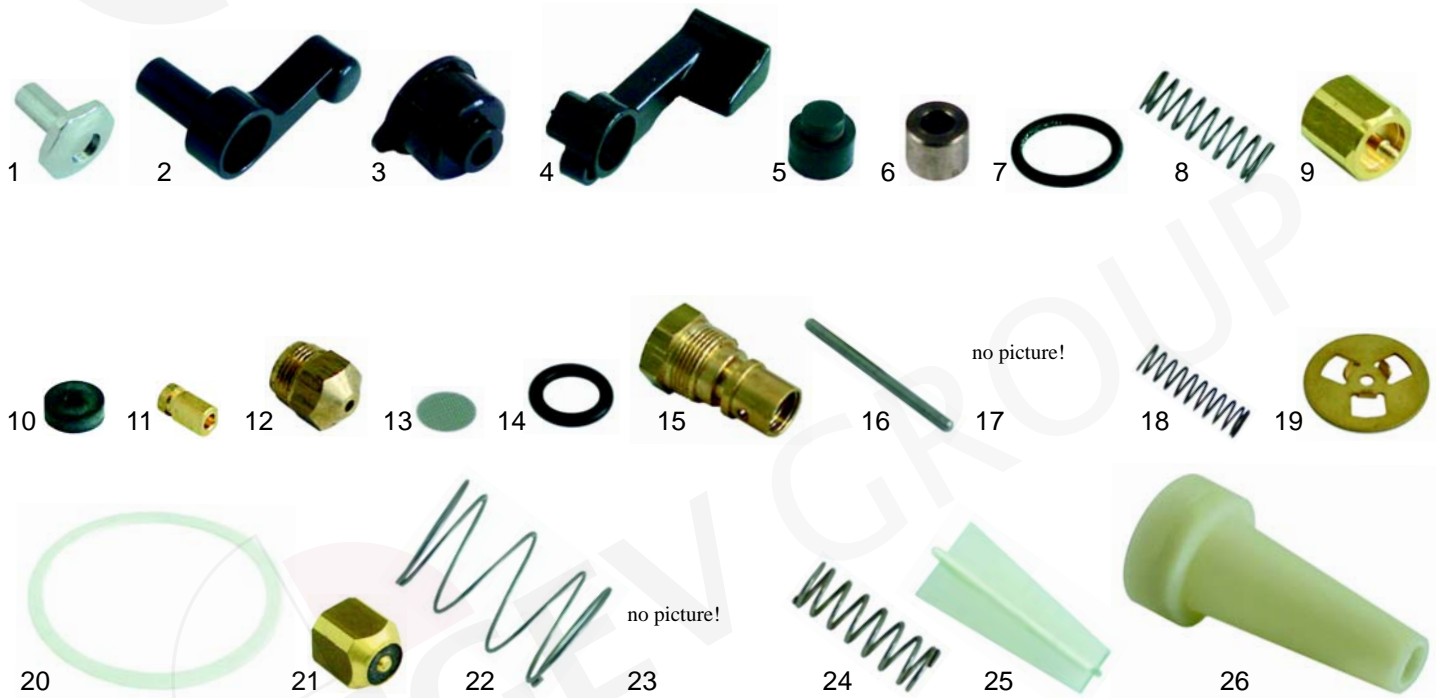

## Group E61

F

Suitable for Faema

Item	Order	Description	Item	Order	Description	Item	Order	Description
1	528519	End cap	12	528528	Bush	22	528475	Spring
2	528520	Cu-gasket	13	528494	Gasket, 13 x 4 x 4mm	23	528508	Cu-gasket
3	528521	Spring	14	528529	Washer	24	528537	Perlator
4	528522	Washer	15	528530	Hat nut, 11 mm	25	528538	Drain end part
5	528326	Filter	16	528524	Gasket (teflon)	26	528539	Shaft, eccentric
6	528321	Bush	17	528531	Hat nut, 12mm	27	528495	Gasket
7	528486	Jet	18	528532	Srew/long, infusion	28	528541	Bush
8	528523	Trumpet	19	528533	Spring	29	528542	Spring
9	528525	O-ring	20	528534	Connector	30	528543	Lever
10	528526	Spring	21	528535	Hat nut	31	111056	Handle
11	528527	Shaft						

Group E64, E66, P4, P6

no picture!

Item	Order	Description	Item	Order	Description	Item	Order	Description
1	528544	Spring	10	528554	Connector	19	528563	Spring
2	528545	Bush	11	528555	Spring	20	528564	Gasket (teflon)
3	528546	Adjust ring	12	528556	Shaft	21	528565	Shaft
4	528547	Pivot	13	528557	Bush	22	528566	Spring
5	528548	Press Bush	14	528558	Gasket, 13 x 4 x 4mm	23	528567	Valve guide
6	528549	Bush	15	528559	Screw	24	528568	Cu-gasket
7	528550	Washer	16	528560	Cu-gasket	25	528569	Solenoid square base
8	528551	O-ring	17	528561	Jet	26	528570	Spring guide
9	528552	Spring	18	528562	Filter	27	528571	Spring
10	528553	Commutator/cpl. (pict. 5 - 16)						

## Group No-Stop, Compact

F

Suitable for Faema

Item	Order	Description	Item	Order	Description	Item	Order	Description
1	528572	Cap	10	528558	Gasket, 13 x 4 x 4mm	19	528587	Spring guide
2	528573	Lever handle	11	528581	Valve guide	20	528588	Gasket (teflon)
3	528574	Lever	12	528582	Jet	21	528589	Valve
4	528575	Lever	13	528562	Filter	22	528590	Spring
5	528576	Stopper	14	528583	O-ring	23	528591	Thrust shaft
6	528577	Bearing	15	528584	Screw	24	528592	Spring
7	528578	O-ring	16	528585	Shaft	25	528593	Perlator
8	528579	Spring	17	528586	Valve, infusion	26	528594	Funnel
9	528580	Solenoid square base	18	528566	Spring			