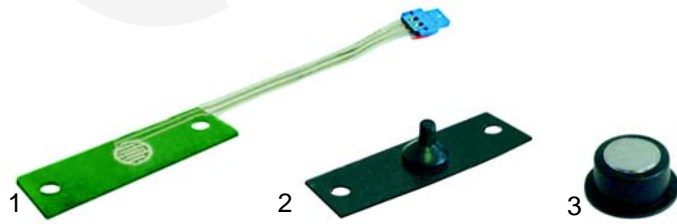

Item	Order	Description	Model	OEM
1	400580	Key push button	E 91 NS	3301-133922
2	400581	Cover	E 91 NS	4831-134255
3	400582	Push button/grey	E91 NS	3533-133931