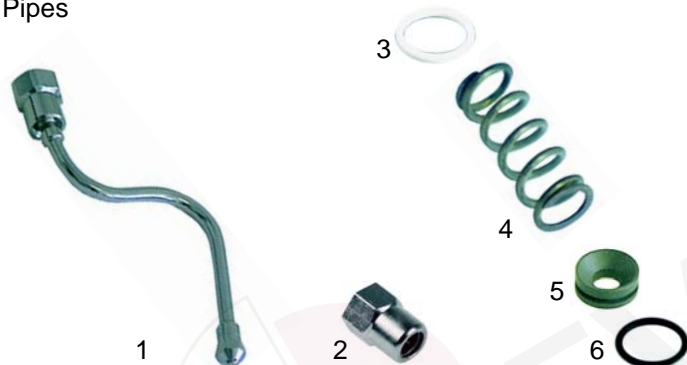

Pipes

Item	Order	Description
1	529512	Steam pipe
1	529575	Steam pipe (stainless steel)
2	529707	Union nut
3	528205	Gasket
4	529708	Spring
5	528204	Bush
6	529545	O-ring