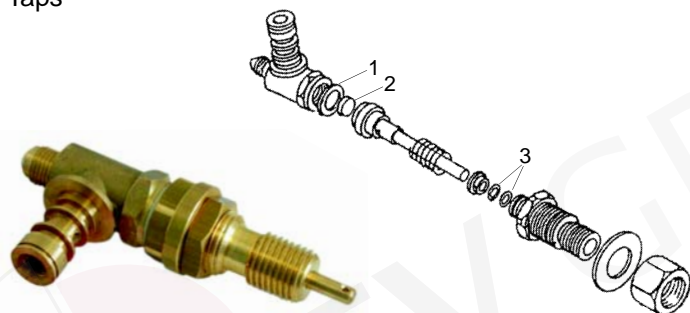

Taps

Item	Order	Description	Model
1	529500	Steam/Water tap/cpl., 1 mm gradient	2221-091783