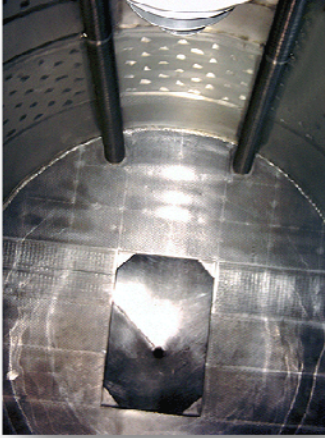

Winificator

Tank for wine

Tank for stabilization

Detail – tank

Fermentor for red wine

Tank with isolation

Detail - system for bedew

Detail - grille obliquely bottom – Winificator

Detail - grille obliquely bottom - Winificator

Detail - Command panel

Detail - Winificator for red wine