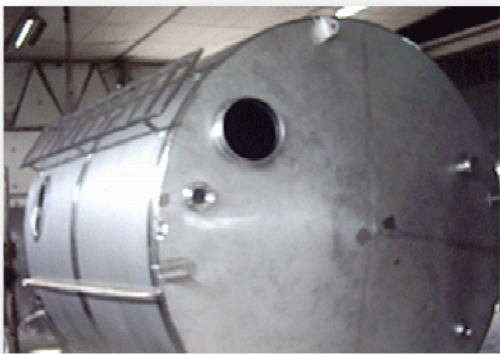

Winificator

Tank for wine

Tank for stabilization

Detail – tank

Fermentor for red wine

Tank with isolation

Detail - system for bedew

Detail - grille obliquely bottom – Winificator

Detail - grille obliquely bottom - Winificator

Detail - Command panel

Detail - Winificator for red wine