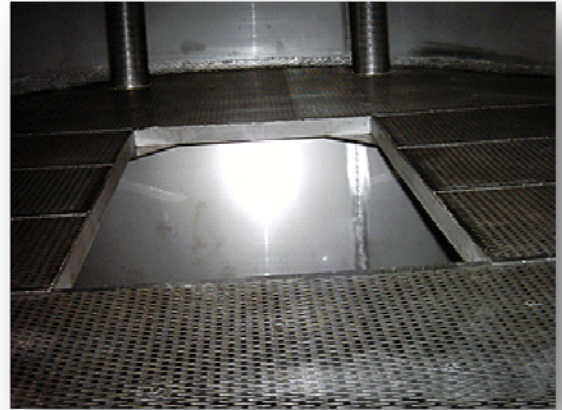

Winificator

Tank for wine

Tank for stabilization

Detail – tank

Fermentor for red wine

Tank with isolation

Detail - system for bedew

Detail - grille obliquely bottom – Winificator

Detail - grille obliquely bottom - Winificator

Detail - Command panel

Detail - Winificator for red wine