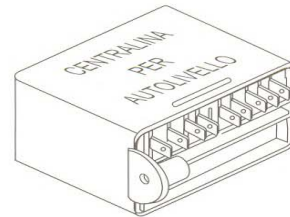

12 - 271 RL /303ES/F V. 230

26 - 015 RL /30DT/F V. 230

26 - 067 RL /301E/F V. 230

14 - 165 RL /301E2C/F V. 230

26 - 268 RL /304ESS/F V. 230