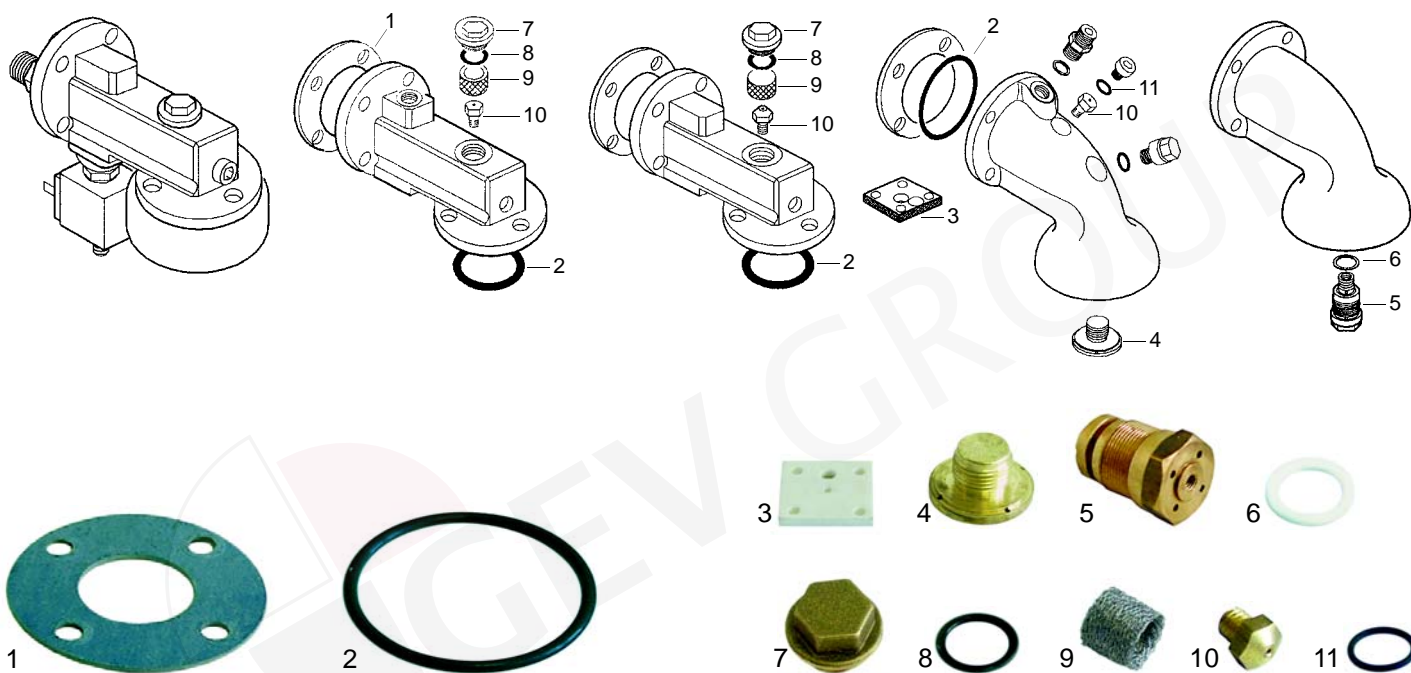

Item	Order	Description	Model	OEM
1	528152	Gasket		12002
2	528178	O-ring		12304
3	528186	Iso-board		12013
4	528174	Divider		25422004
5	528180	Jet unit		25739500
6	528179	Gasket (teflon)		12012001
7	528316	Screw cap		25789

Item	Order	Description	Model	OEM
8	528251	O-ring		12303
9	528317	Filter		10252
10	528175	Jet, 0,6		10300A
10	528176	Jet, 0,7		10300001
10	528177	Jet, 0,8		10300
11	528950	O-ring		12330