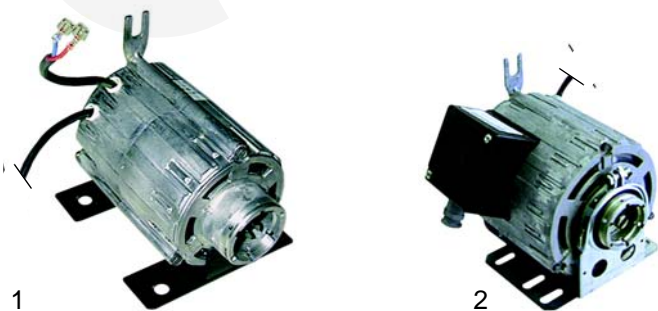

Motors

Item	Order	Description	Model	OEM
1	500072	RPM, 100 W	Compact	18304
2	500061	RPM, 165 W	Argenta, Brava, Divina	18300, 18301, 18312