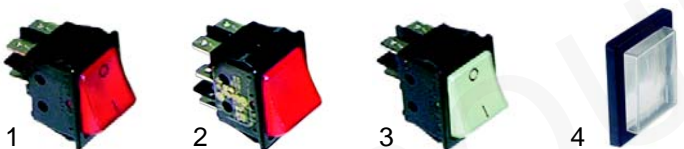

## Main switches

Item	Order	Description	OEM
1	346104	Switch, 0 - I, 3-pol, 20A	18201 18211
2	346105	Switch, 0 - I, 3-pol, 32A	18207
3	346100	Changer-switch, I - 0 - 2, 20A	18104

Item	Order	Description	Model	OEM
1	346101	Changer-switch, 32A		18105
2	110205	Knob		15271
3	111155	Knob	Brava	15277999

## Switches (30 x 22 mm)

Item	Order	Description	Model	OEM
1	301020	Push button (lit/red)	Compact	18266
1	301001	Switch (lit/red)	Compact Argenta Brava Divina	18260
2	301015	Changer-switch (lit/red)	Compact	18135
3	301009	Switch (lit/clear)	Argenta Brava	18262
4	301036	Protecting cover	Compact	19049