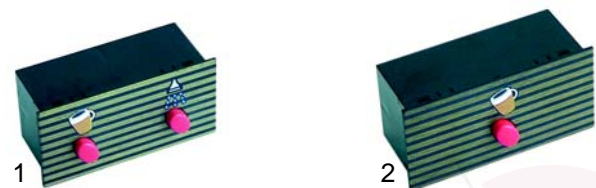

Item	Order	Description	Model	OEM
1	400546	1 switch (coffee) 1 push button (water)	AEP	18371021
2	400547	1 switch (coffee)	AEP	18371017