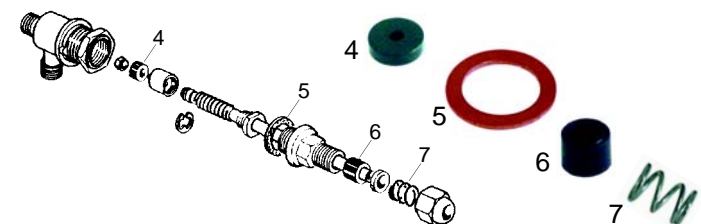

Item	Order	Description	Model	OEM
4	528308	Gasket, 15 x 4 x 4 mm		12203
5	528312	Gasket		20350
6	528313	Shaft gasket		12204
7	529719	Spring, 11,5 x 16 mm		10452