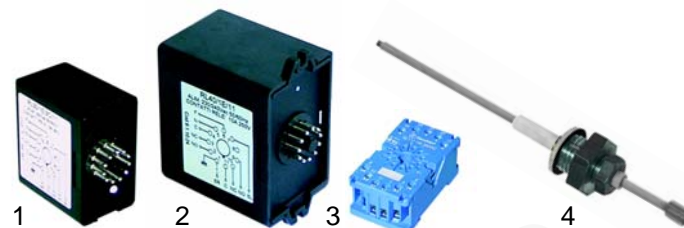

## Thermostats

Item	Order	Description	OEM
1	390431	Safety thermostat, 2-pol, 40A, 250 V	20300006
2	390434	Safety thermostat, 2-pol, 20A, 400 V	20301
3	390433	Safety thermostat, 2-pol, 20A, 400 V	20302

Item	Order	Description	OEM
1	390436	Contact thermostat, 160°C, 16A, 250 V	20300009
2	390435	Contact thermostat, 180°C, 16A, 250 V	20300011
3	390370	Safety thermostat, 145°C, M4-16A, 250 V	20304

## Level controllers

Item	Order	Description	Model	OEM
1	400530	RMFC2SN, 230 V	Compact	18045
2	400019	RL 30/1E-2C/F, 230 V	Argenta	18080
3	400537	RL 30/1E-2C/F Time Out, 230 V	Brava Divina	18080001
4	400538	Led Time Out	Divina	22625