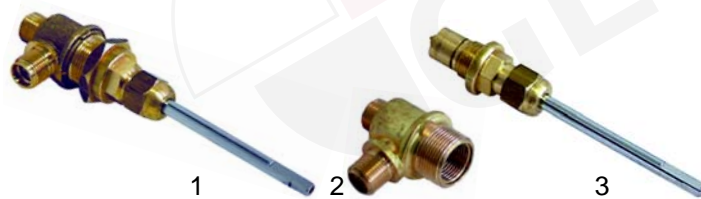

## Water inlet valve

Item	Order	Description	Model	OEM
1	529632	Water inlet valve assembly	Compact	56210
2	111092	Knob M8	Argenta, Brava, Divina	20361

3	528309	Gasket		12205
4	528308	Piston gasket		12203
5	528310	Piston		25615
6	528311	Spring		10451

## Taps

Item	Order	Description	Model	OEM
1	529770	Steam tap/cpl.	Compact	56110
2	111151	Knob	Compact	15251

Item	Order	Description	Model	OEM
1	529621	Tap/cpl.		
2	529670	Body		53003
3	529658	Front part/cpl.		56100