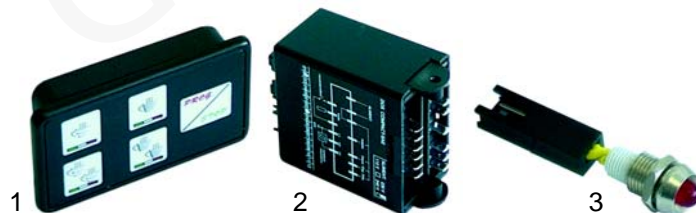

Electronics, Keyboards Compact

Item	Order	Description	Model	OEM
1	400532	5 push buttons	Compact	18371008
2	400531	Electronic box, 1gr	Compact	18045001
3	400538	Led	Compact	22623