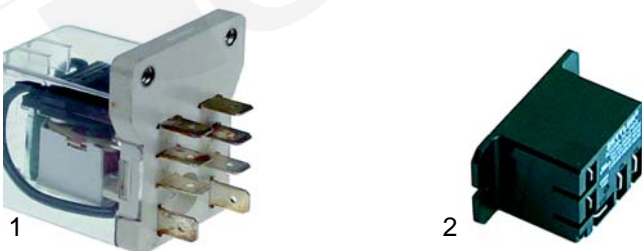

Relays

Item	Order	Description	Model	OEM
1	380315	2NO, 16A	Compact	18452
2	380307	1 changeover, 16A		18460001