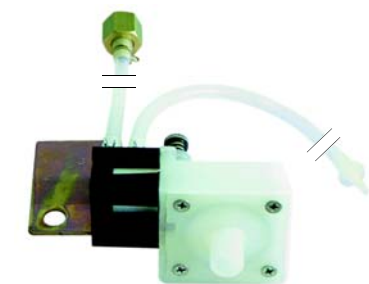

Item	Order	Description	Model	OEM
1	802108	Milk foamer/cpl.		83300000