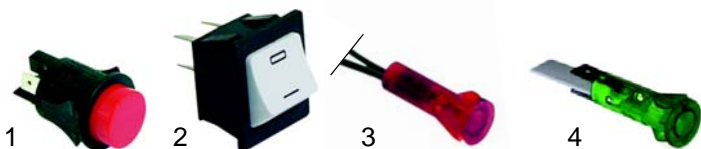

## Pressure switches/switches

Item	Order	Description	OEM
1	541021	Pressure switch	
2	520139	Membrane-set	
3	541089	Pressure switch, 1/8"	20155

## Main switches

Item	Order	Description	OEM
1	346104	Switch, 0 - I, 3-pol, 20A	18201 18211
2	346105	Switch, 0 - I, 3-pol, 32A	18207
3	346100	Changer-switch, I - 0 - 2, 20A	18104

Item	Order	Description	Model	OEM
1	346101	Changer-switch, 32A		18105
2	110205	Knob		15271
3	111155	Knob	Brava	15277999

## Switches (30 x 22 mm)

Item	Order	Description	Model	OEM
1	301020	Push button (lit/red)	Compact	18266
1	301001	Switch (lit/red)	Compact Argenta Brava Divina	18260
2	301015	Changer-switch (lit/red)	Compact	18135
3	301009	Switch (lit/clear)	Argenta Brava	18262
4	301036	Protecting cover	Compact	19049