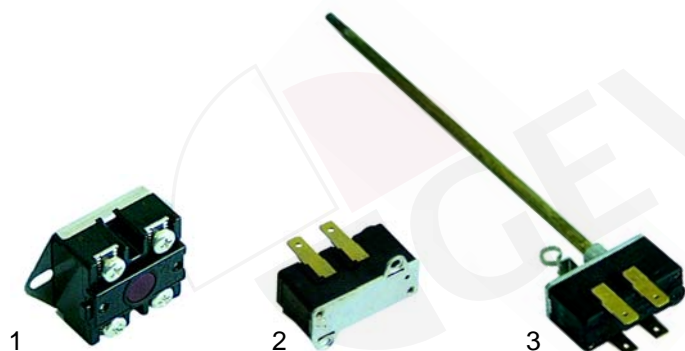

Thermostats

Item	Order	Description	OEM
1	390431	Safety thermostat, 2-pol, 40A, 250 V	20300006
2	390434	Safety thermostat, 2-pol, 20A, 400 V	20301
3	390433	Safety thermostat, 2-pol, 20A, 400 V	20302