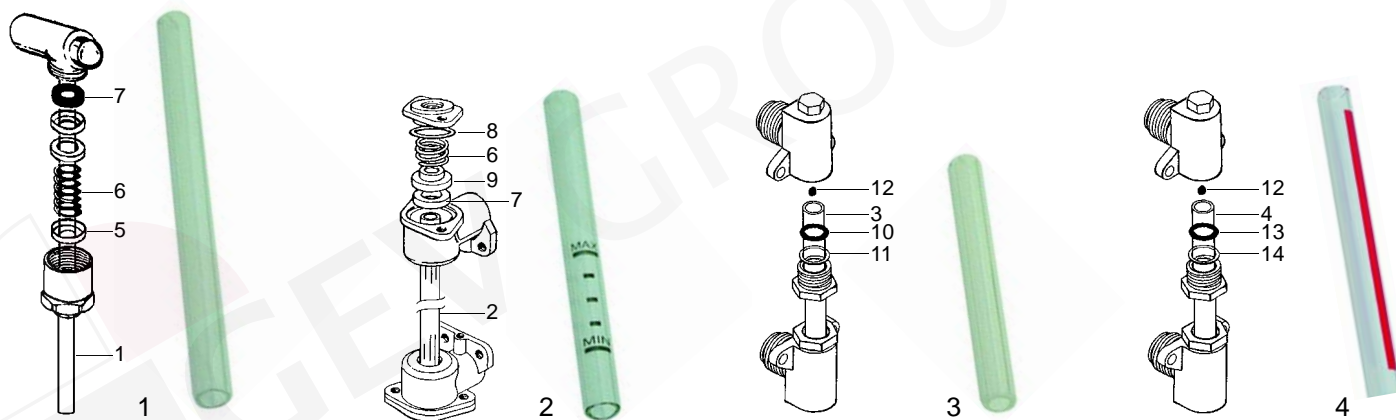

Level glass

Item	Order	Description
1	529352	Level glass, 12 x 175 mm, (E61)
2	529351	Level glass, 12 x 135 mm, (CFA, CFS)

Item	Order	Description
3	529367	Level glass, (Ariete, Rimini)
4	529387	Level glass, (Ariete, Rimini) - new