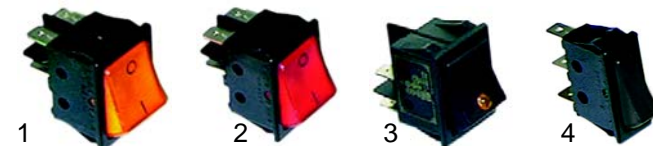

Member of the  **GEV GROUP**

Solenoid valves

Scem/Parker

Item	Order	Description
1	370057	cpl., 3 ways, 230V AC
2	370060	cpl., 230V, 3 ways, with cable
3	370062	Solenoid square base

Item	Order	Description
1	370206	cpl., 2 ways, 1/8", 230V AC
2	371029	Magnetic coil, 230V AC
3	371033	Magnetic coil, with cable, 230V AC

Item	Order	Description
1	371090	Plug
2	371095	O-ring (viton)
3	371100	O-ring (Silicon)

Pressure switches, thermostats

Item	Order	Description
1	541021	Pressure switch
2	390324	Safety thermostat

Switches

Item	Order	Description
1	345148	Main switch
2	111162	Knob
3	345032	Microswitch
4	345104	Microswitch

Item	Order	Description
1	301002	Group switch, 30 x 22 mm
2	301001	Group switch, 30 x 22 mm
3	301061	Group switch, 30 x 22 mm
4	301013	Group switch, 30 x 11 mm

Signal lamps

Item	Order	Description
1	359142	Signal lamp/green, 13 mm
2	359143	Signal lamp/yellow, 13 mm

Level controller

Item	Order	Description
1	400010	Level controller (RL70/1E/2C8)
2	380137	Base, 8 poles
3	400020	Level probe, 150 mm

Item	Order	Description
1	400408	Level controller
2	400409	Level controller