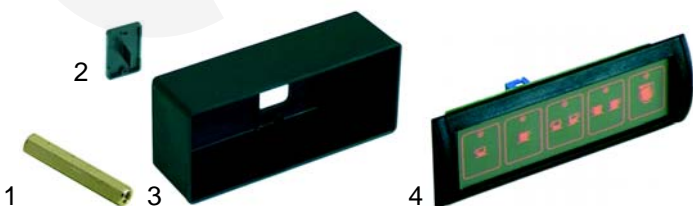

Key push buttons

Item	Order	Description
1	400324	Distance bolt
2	400326	Cover
3	400325	Case
4	400323	Key push button