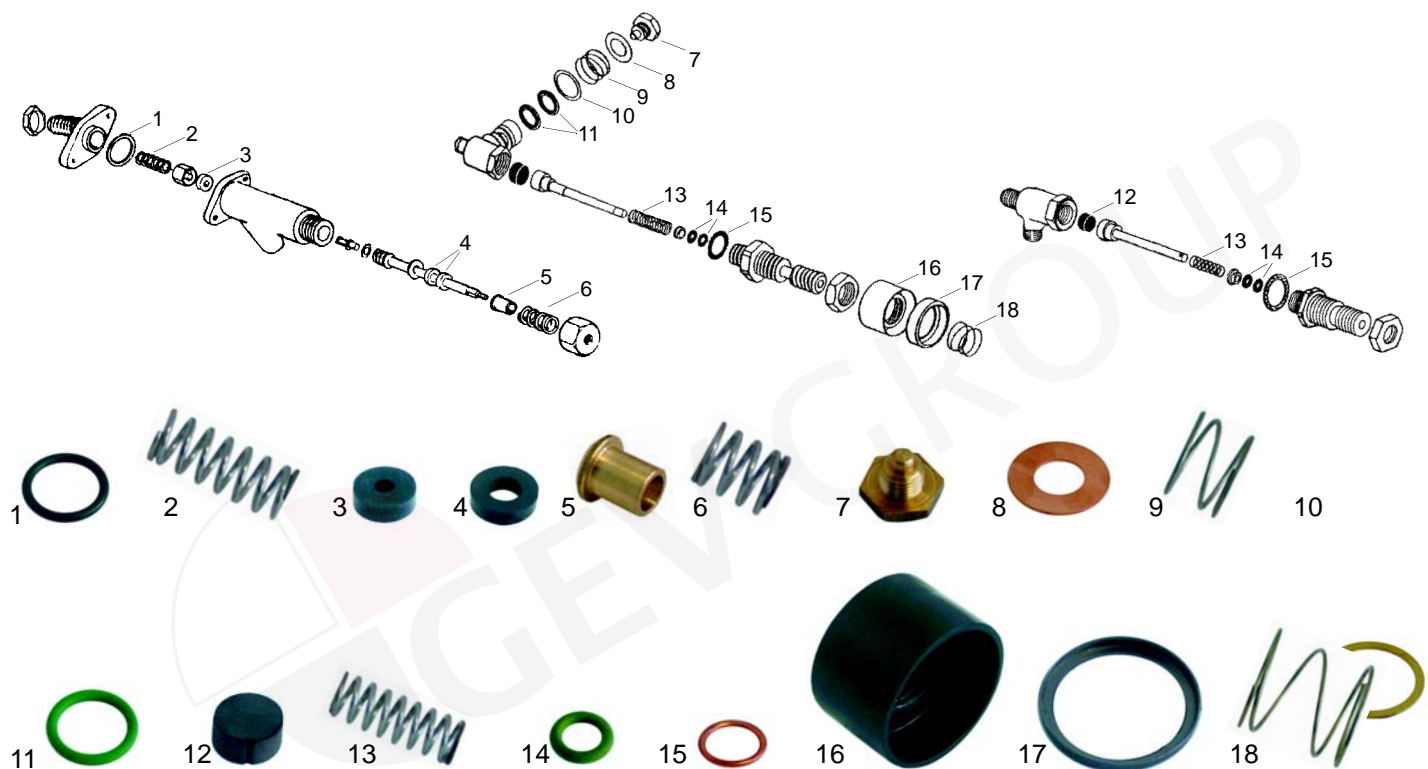

Item	Order	Description
5	528426	Bush
6	529356	Spring
7	529354	Gasket
8	529357	O-ring
9	529358	Bush

Item	Order	Description
10	529368	O-ring
11	529369	Washer
12	529355	Plastic ball
13	528583	Gasket
14	528682	Pressure washer

Water inlet valves

Item	Order	Description
1	529524	Water inlet tap/cpl.
2	529525	Water inlet tap/cpl.

Item	Order	Description
3	111020	Knob
4	529528	Inlet valve/electric

Item	Order	Description
5	528420	Cu-gasket
6	528423	Spring
7	528595	Bush
8	528596	Gasket
9	528469	O-ring

Item	Order	Description
10	528597	Shaft extension, 17mm
11	528598	Shaft extension, 42mm
12	528478	O-ring
13	528422	Ball (stainless steel)
14	528551	O-ring

Taps

Item	Order	Description
1	528491	Steam/Water tap/cpl.
2	111028	Knob
3	529520	Steam/Water tap/cpl.
4	111109	Knob/black
5	111111	Knob/brown

Item	Order	Description
6	528427	Steam/Water tap/cpl.
7	111112	Knob
8	111113	Screen/steam
9	111114	Screen/water

Item	Order	Description
1	528640	O-ring
2	528497	Spring
3	528494	Gasket
4	528641	Gasket
5	528642	Bush
6	528498	Spring