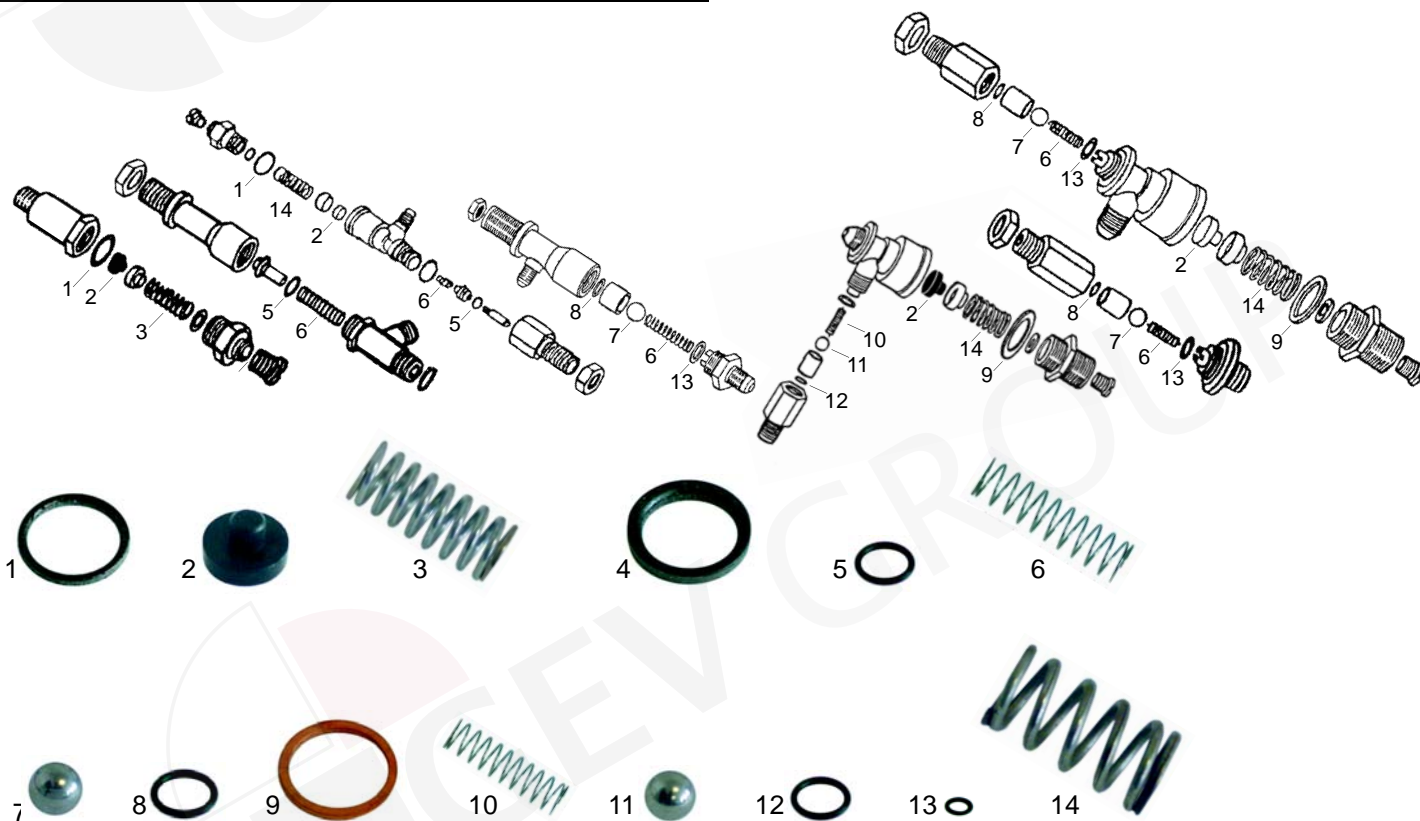

Boiler flanges

Item	Order	Description
1	528109	Flange/12 holes, (E61, Ariete)
2	528111	Flange/12 holes, (E61, Ariete)
3	528106	Ring/16 holes, (E61, Ariete)
3	528112	Ring/12 holes, (E61, Ariete)

Expansion and non-return valve

Item	Order	Description
1	528479	Gasket (klingerit)
2	528425	Gasket
3	528475	Spring
4	528401	Gasket (klingerit)
5	528478	O-ring
6	528392	Spring
7	528419	Ball (stainless steel)

Item	Order	Description
8	528229	O-ring (viton)
9	528420	Cu-gasket
10	528421	Spring
11	528422	Ball (stainless steel)
12	528478	O-ring (viton)
13	529368	O-ring
14	528424	Spring