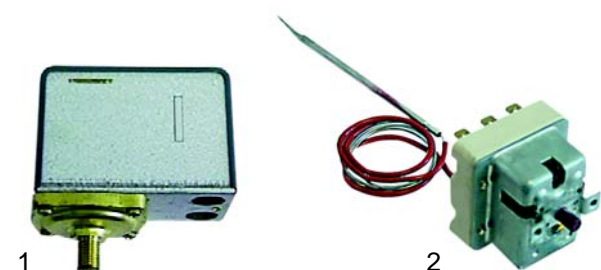

Member of the  **GEV GROUP**

Solenoid valves

Scem/Parker

Item	Order	Description
1	370057	cpl., 3 ways, 230V AC
2	370060	cpl., 230V, 3 ways, with cable
3	370062	Solenoid square base

Item	Order	Description
1	370206	cpl., 2 ways, 1/8", 230V AC
2	371029	Magnetic coil, 230V AC
3	371033	Magnetic coil, with cable, 230V AC

Item	Order	Description
1	371090	Plug
2	371095	O-ring (viton)
3	371100	O-ring (Silicon)

Pressure switches, thermostats

Item	Order	Description
1	541021	Pressure switch
2	390324	Safety thermostat

Switches

Item	Order	Description
1	345148	Main switch
2	111162	Knob
3	345032	Microswitch
4	345104	Microswitch