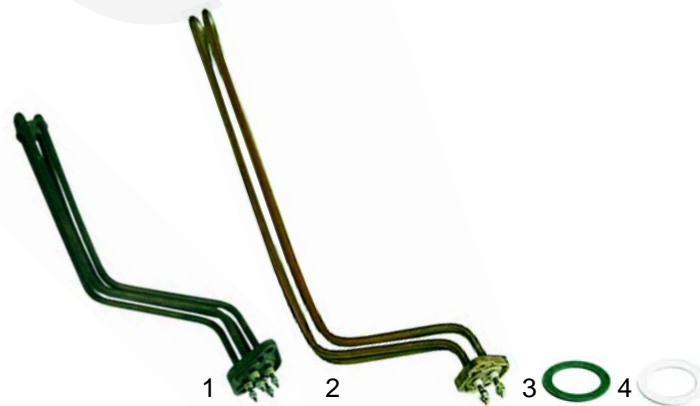

Elements

With immersion socket

Item	Order	Description
1	417116	1 group, 1800W, 230V
2	417001	2 groups 2600W, 230V
3	417109	3 groups 3700W, 230V

Manometers

Item	Order	Description
1	541200	Manometer, 0 - 3 bar (E61)
2	541201	Manometer, 0 - 16 bar (E61)
3	541281	Manometer, 0 - 20 bar

Item	Order	Description
1	541208	Manometer, double scale
2	541282	Manometer, 0 - 2 bar (CFE)

Valves

Item	Order	Description
1	529312	Safety valve, 1,8 bar, 3/8"
2	529316	Safety valve/sealed, 1,8 bar, 3/8"
3	529303	Empty valve (stainless steel), 1/4"
4	529304	Empty valve, 1/4"
5	529361	Cu-gasket, 1/4"
6	529349	Cu-gasket, 3/8"