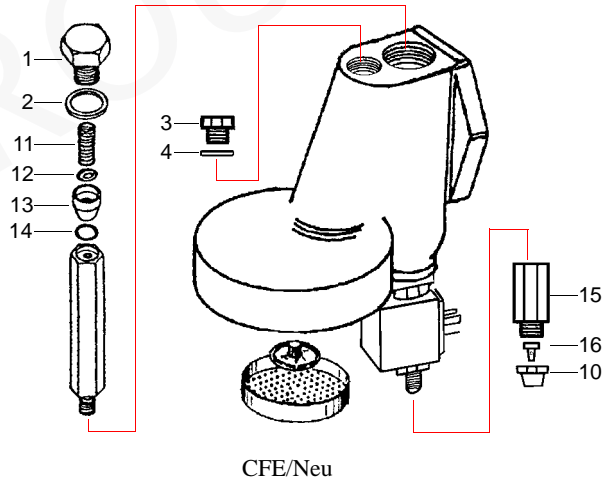

Group CFE/Solenoid valve, Ariete/new

Item	Order	Description
1	528659	End cap
2	528660	Cu-gasket
3	528661	End cap
4	528662	Cu-gasket
5	370060	Solenoid
6	528663	Union nut
7	528664	Spring
8	528665	Spring guide

Item	Order	Description
9	528666	Nipple
10	528667	Nut
11	528668	Spring
12	528669	Filter
13	528670	Jet
14	528469	O-ring
15	528671	Nipple
16	528672	Bush