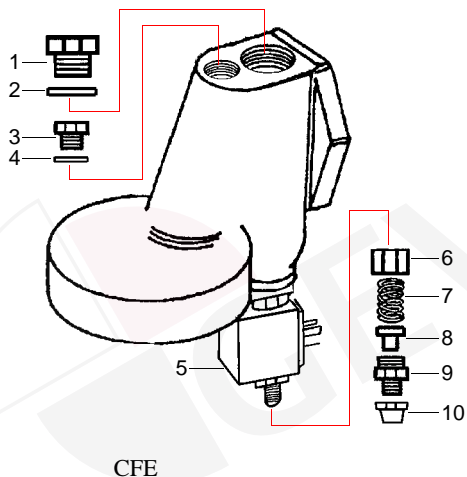

Group CFE/Solenoid valve, Ariete/new

Item	Order	Description
1	528659	End cap
2	528660	Cu-gasket
3	528661	End cap
4	528662	Cu-gasket
5	370060	Solenoid
6	528663	Union nut
7	528664	Spring
8	528665	Spring guide

Item	Order	Description
9	528666	Nipple
10	528667	Nut
11	528668	Spring
12	528669	Filter
13	528670	Jet
14	528469	O-ring
15	528671	Nipple
16	528672	Bush