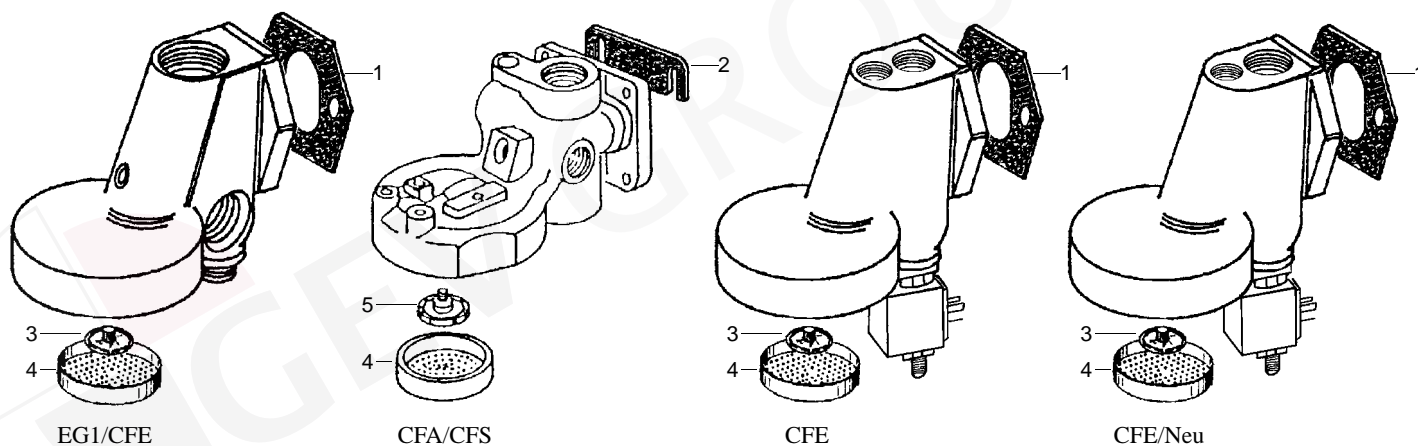

Group CFE/Solenoid valve, Ariete/new

F

Suitable for Futurmat

Item	Order	Description
1	528115	Group gasket
2	528113	Group gasket
3	529081	Perlator

Item	Order	Description
4	529080	Shower
5	529082	Perlator/cpl