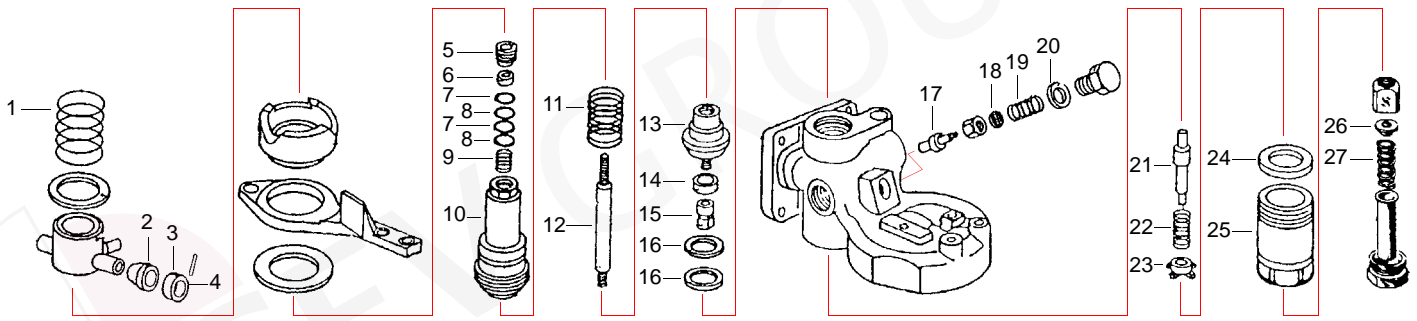

Group CFA/CFS

F

Suitable for Futurmat

no picture!

Item	Order	Description	Item	Order	Description	Item	Order	Description
1	528544	Spring	10	528554	Connector bell	19	528563	Spring
2	528545	Bush	11	528555	Spring	20	528564	Gasket/teflon
3	528546	Adjust ring	12	528556	Shaft	21	528565	Shaft
4	528547	Pivot	13	528557	Bush	22	528566	Spring
5	528548	Press bush	14	528558	Gasket, 13 x 4 x 4mm	23	528567	Valve guide
6	528549	Bush	15	528559	Screw	24	528568	Cu-gasket
7	528550	Washer/teflon	16	528560	Cu-gasket	25	528569	Solenoid square base
8	528551	O-ring	17	528561	Jet	26	528570	Spring guide
9	528552	Spring	18	528562	Filter	27	528571	Spring
10	528553	Connector/cpl.